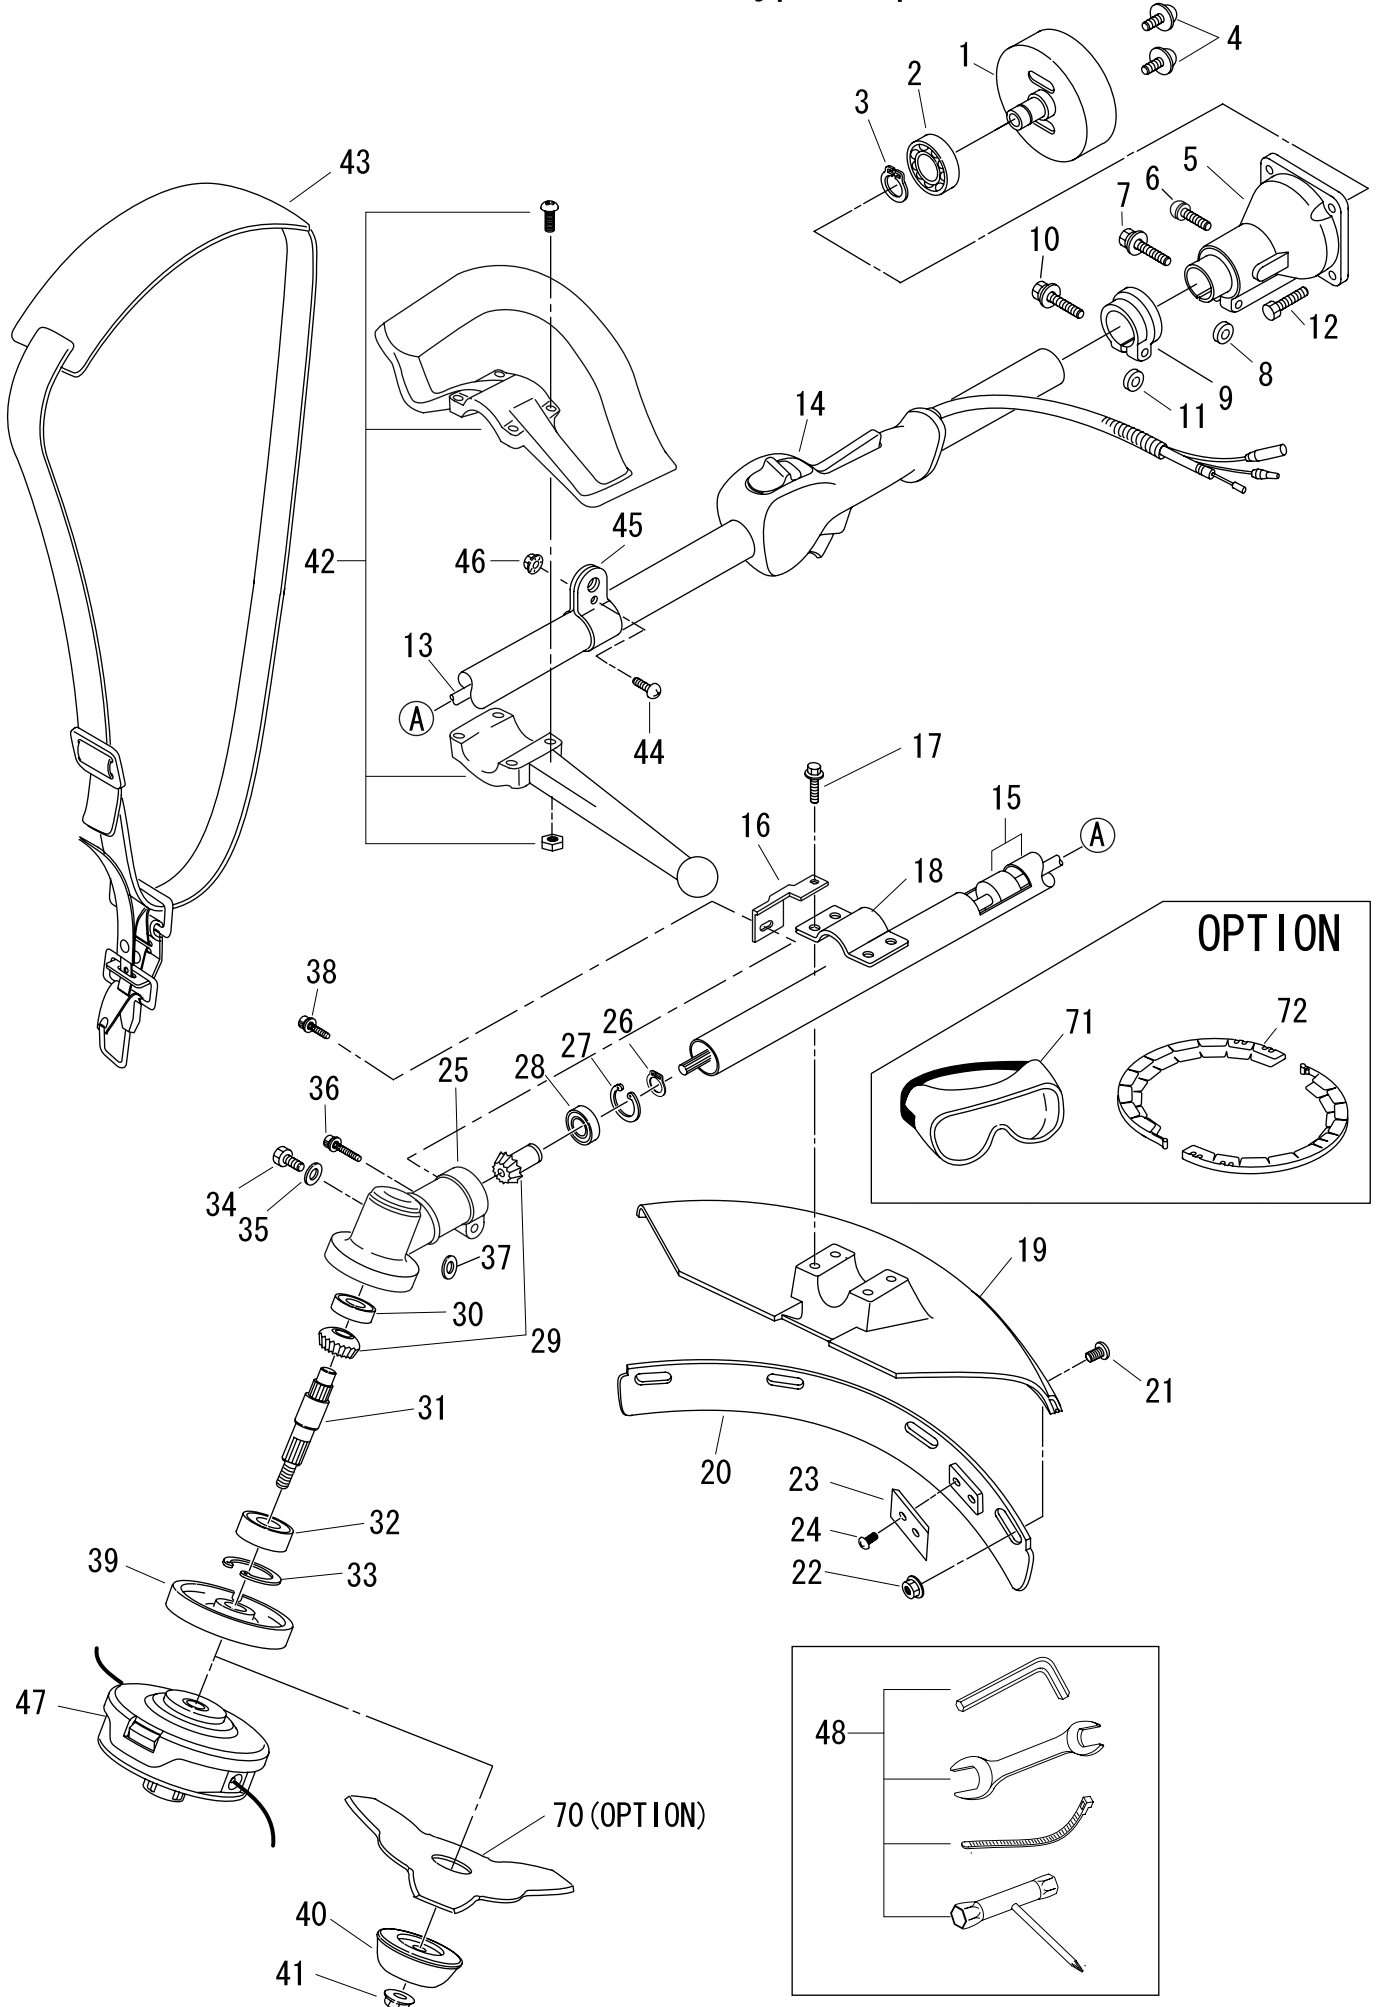

BRUSH CUTTER NFP4CD-TJ27 Type Exploded View (Vi la Grancha)

4299-0703Z