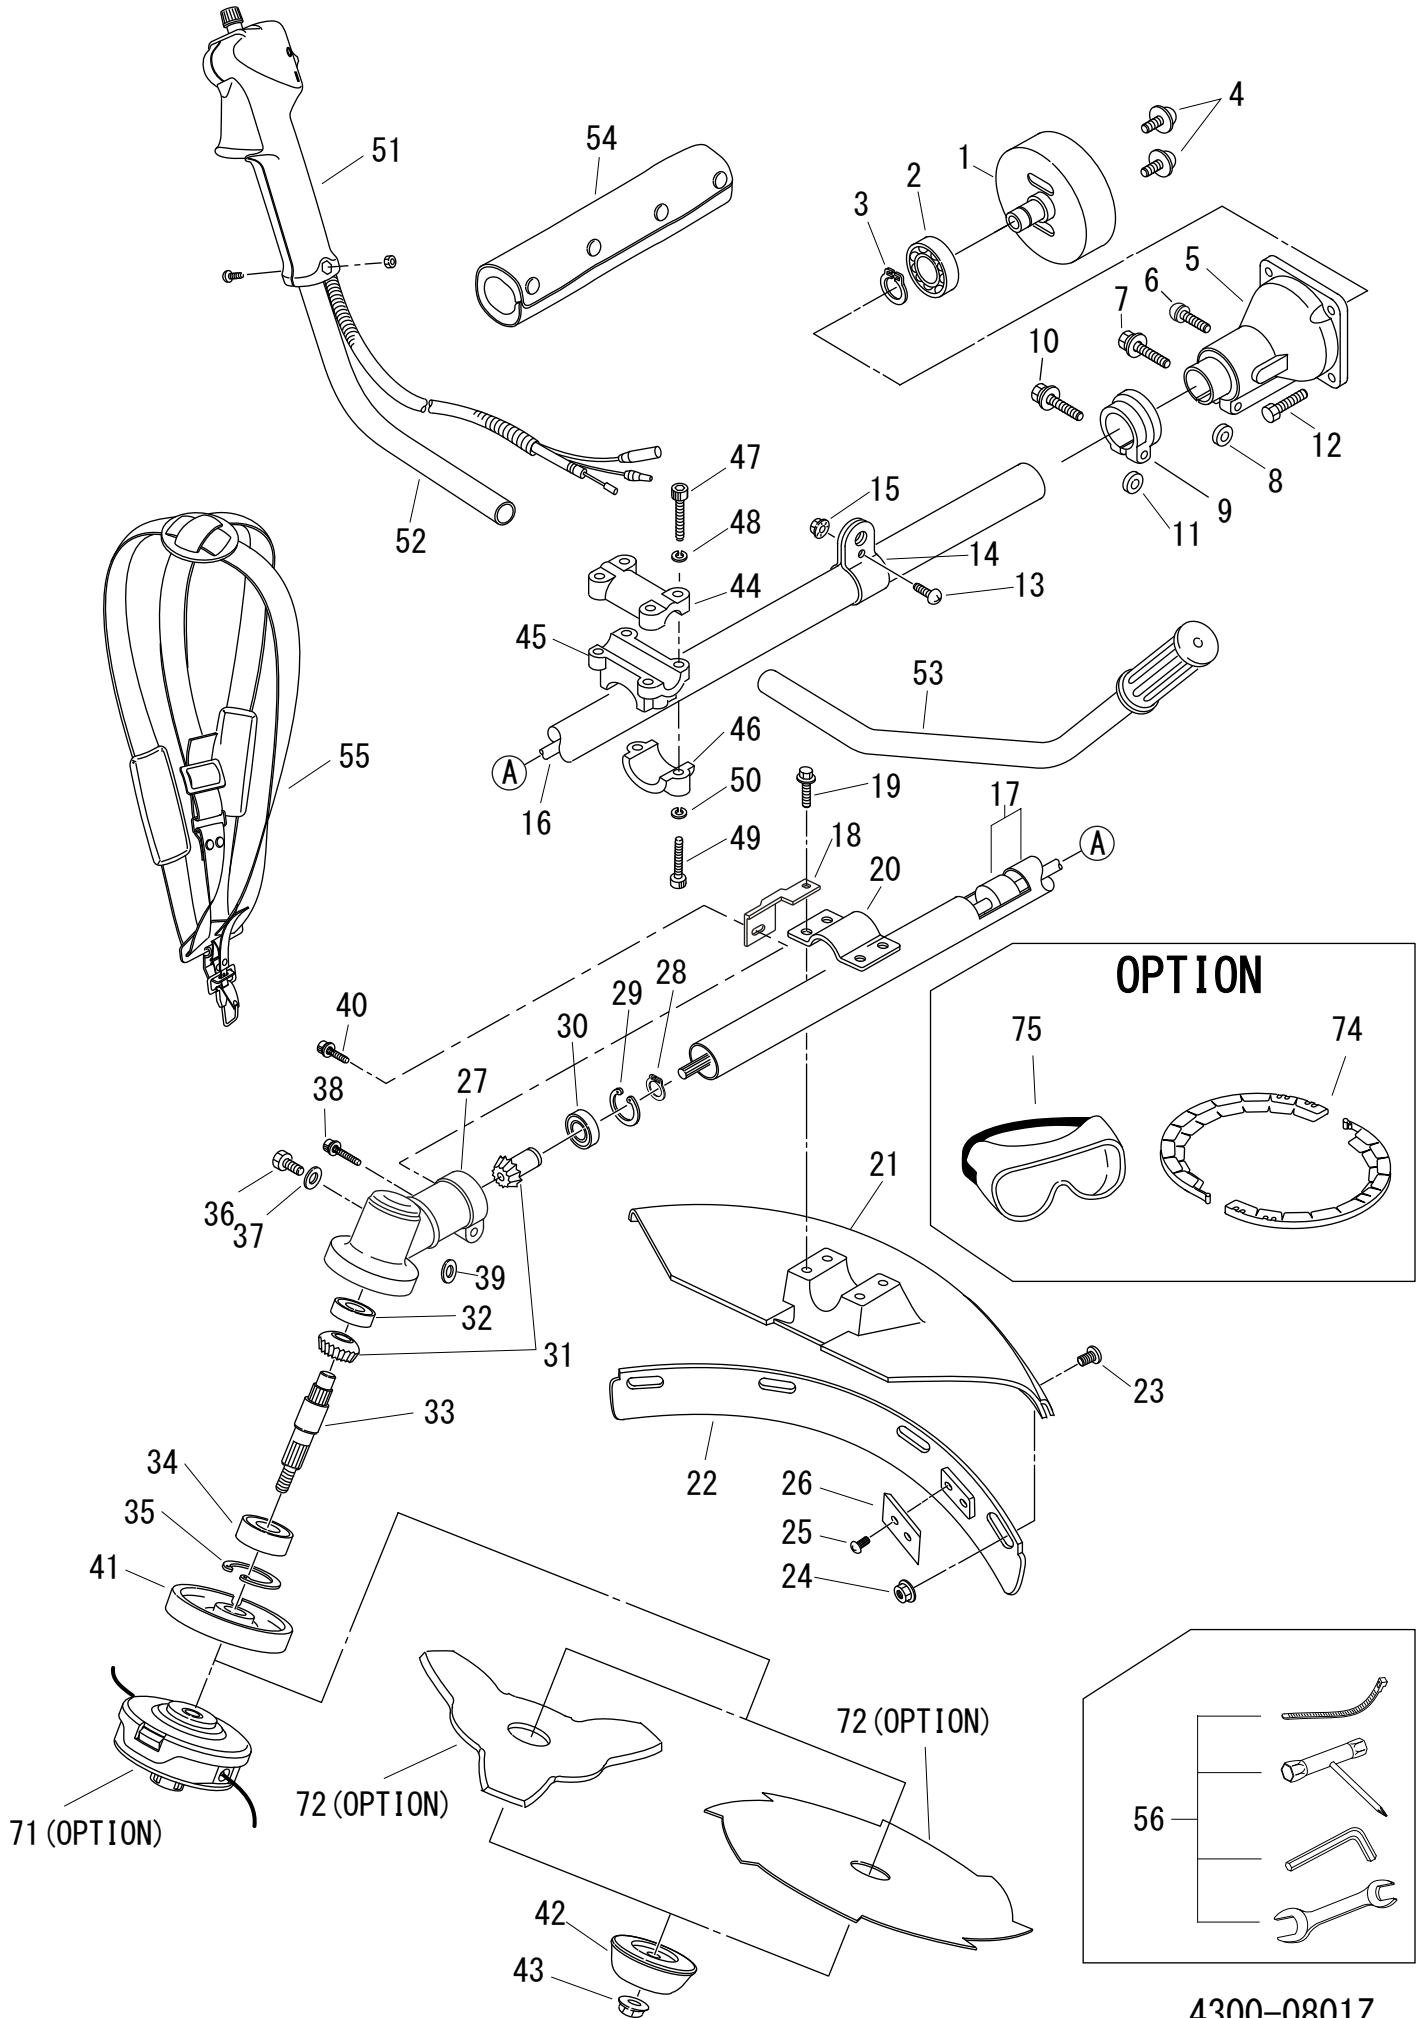

BRUSH CUTTER NFB4CD Type Exploded View (P/No. 063246~)

4300-0801Z