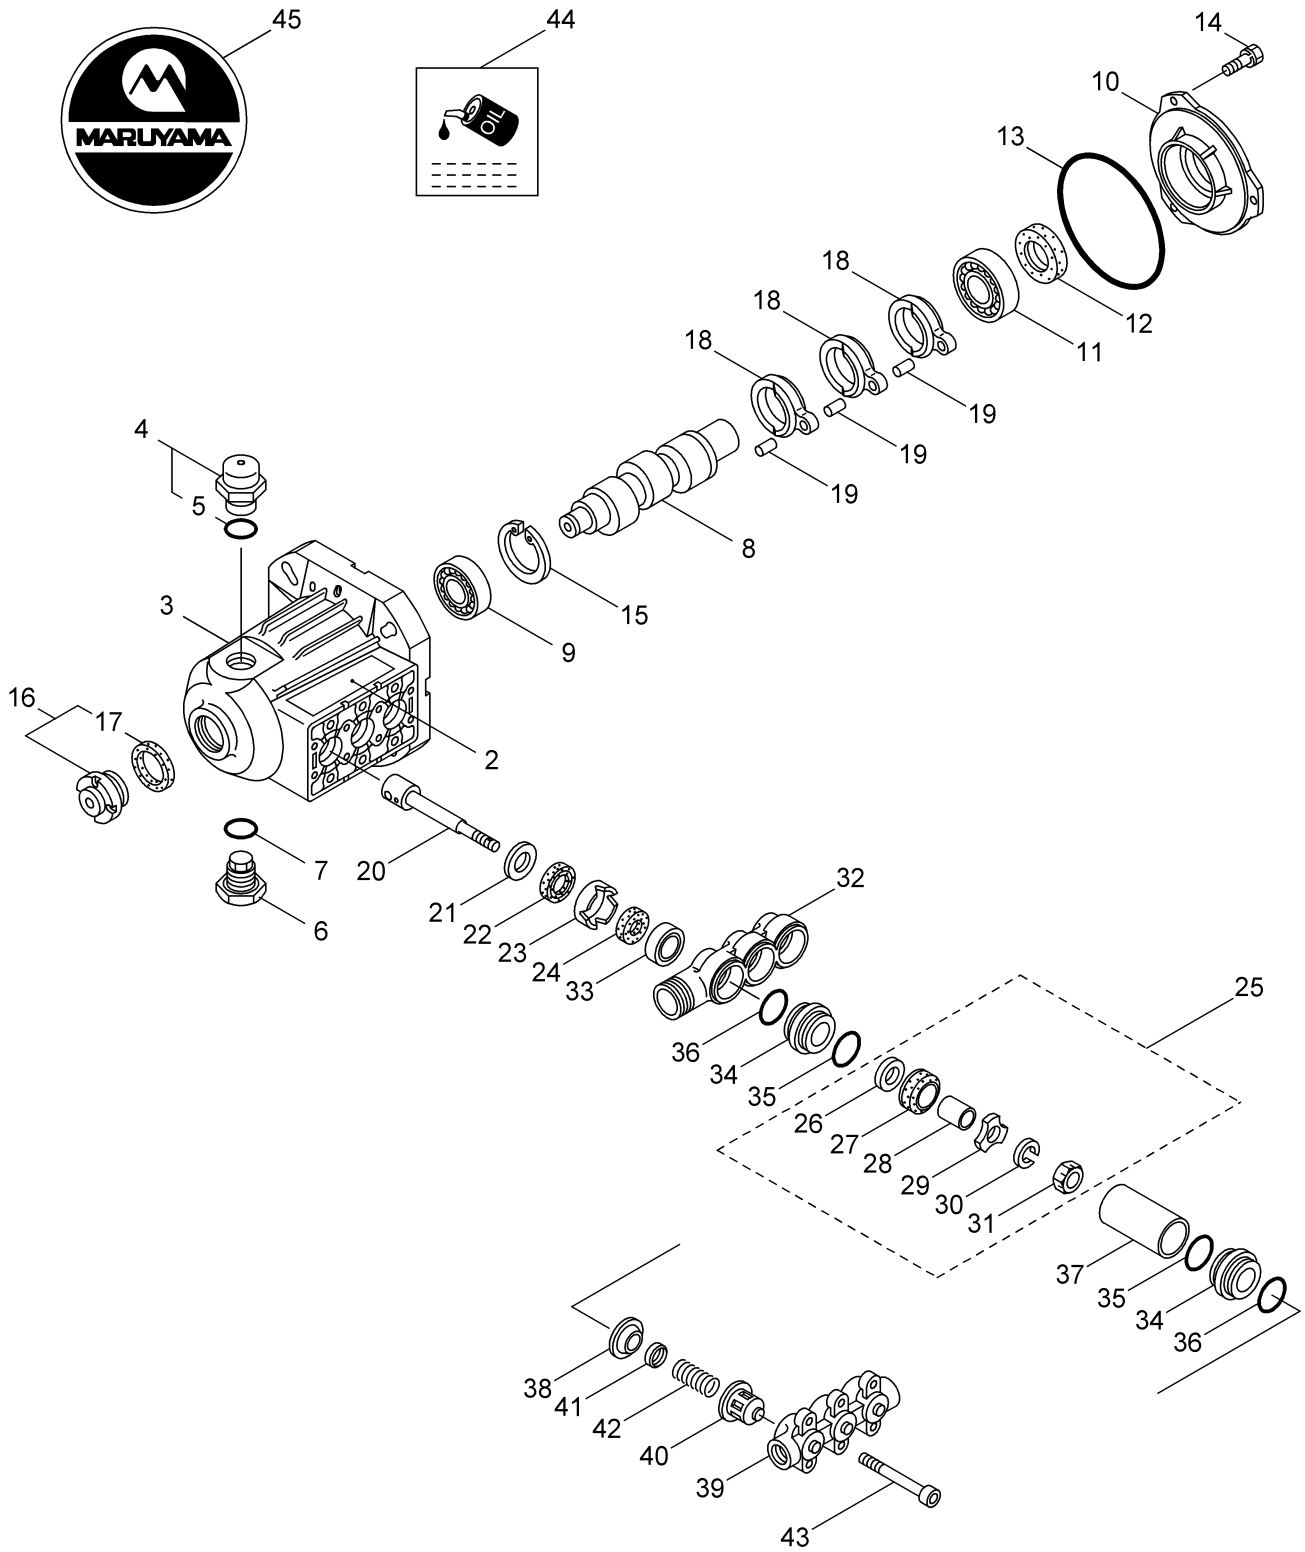

PARTS LIST

MSD41 (3/4IN)

CONTENTS

1. POWER SPRAYER (CRANK CASE,INLET VALVE).....	1 ~ 2
2. POWER SPRAYER (PRESSURE REGURATOR VALVE)	3 ~ 4
3. ACCESSORIES	5 ~ 6

2006.04

MARUYAMA

P/N. 522160

1. MSD41 (3/4IN) POWER SPRAYER (CRANK CASE, INLET VALVE)

2. MSD41 (3/4IN) POWER SPRAYER (PRESSURE REGURATOR VALVE)

Ref.No.	Parts No.	Parts Name	Q'ty	Remarks
2-1	546849	Pressure Regurlator Vavle, Ass'y	1	Incl.2-18
2-2	540936	Grip	1	
2-3	088913	Hexagon Socket Screw	1	M8X35
2-4	081039	Nut	1	M8
2-5	087483	Screw	2	M3XP0.5X5
2-6	088912	Hexagon Socket Screw	1	M4X6
2-7	106495	Guide	1	
2-8	106499	Washer	1	16X21X0.7T
2-9	541769	Spring Seat	1	15XT2.5
2-10	548819	Spring	1	3.0-31L
2-11	546500	Body	1	
2-12	107221	Spring	1	0.6-7L
2-13	106498	Valve Ball	1	5/32
2-14	543591	Piston Ass'y	1	
2-15	103306	Sleeve	1	
2-16	019261	O-Ring	1	P16
2-17	543507	Valve Seat	1	
2-18	019261	O-Ring	1	P16
2-19	542258	Cheese	1	R3/8XR3/8
2-20	541796	Ball Cock	1	R3/8XG1/4