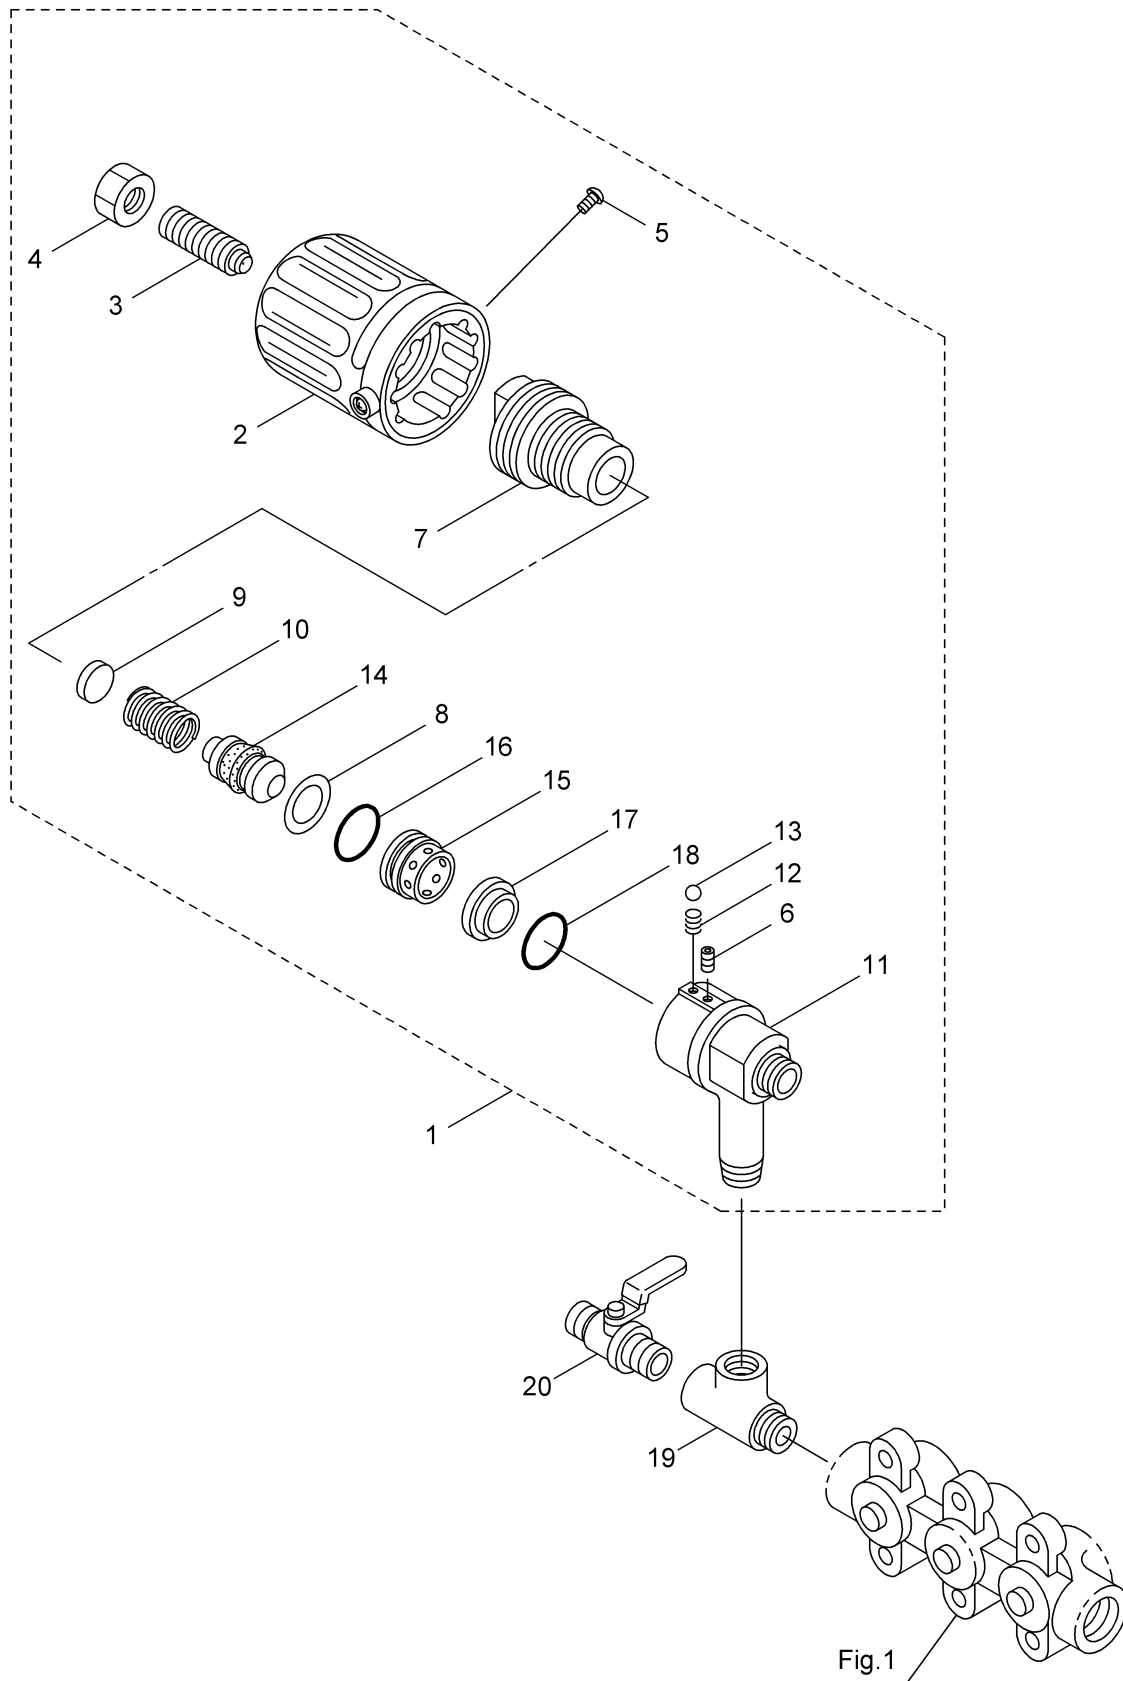

PARTS LIST

MSD41 (3/4IN)

CONTENTS

1. POWER SPRAYER (CRANK CASE,INLET VALVE).....	1 ~ 2
2. POWER SPRAYER (PRESSURE REGURATOR VALVE)	3 ~ 4
3. ACCESSORIES	5 ~ 6

2006.04

MARUYAMA

P/N. 522160

1. MSD41 (3/4IN) POWER SPRAYER (CRANK CASE, INLET VALVE)

2. MSD41 (3/4IN) POWER SPRAYER (PRESSURE REGURATOR VALVE)

Ref.No.	Parts No.	Parts Name	Q'ty	Remarks
2-1	546849	Pressure Regurlator Vavle, Ass'y	1	Incl.2-18
2-2	540936	Grip	1	
2-3	088913	Hexagon Socket Screw	1	M8X35
2-4	081039	Nut	1	M8
2-5	087483	Screw	2	M3XP0.5X5
2-6	088912	Hexagon Socket Screw	1	M4X6
2-7	106495	Guide	1	
2-8	106499	Washer	1	16X21X0.7T
2-9	541769	Spring Seat	1	15XT2.5
2-10	548819	Spring	1	3.0-31L
2-11	546500	Body	1	
2-12	107221	Spring	1	0.6-7L
2-13	106498	Valve Ball	1	5/32
2-14	543591	Piston Ass'y	1	
2-15	103306	Sleeve	1	
2-16	019261	O-Ring	1	P16
2-17	543507	Valve Seat	1	
2-18	019261	O-Ring	1	P16
2-19	542258	Cheese	1	R3/8XR3/8
2-20	541796	Ball Cock	1	R3/8XG1/4