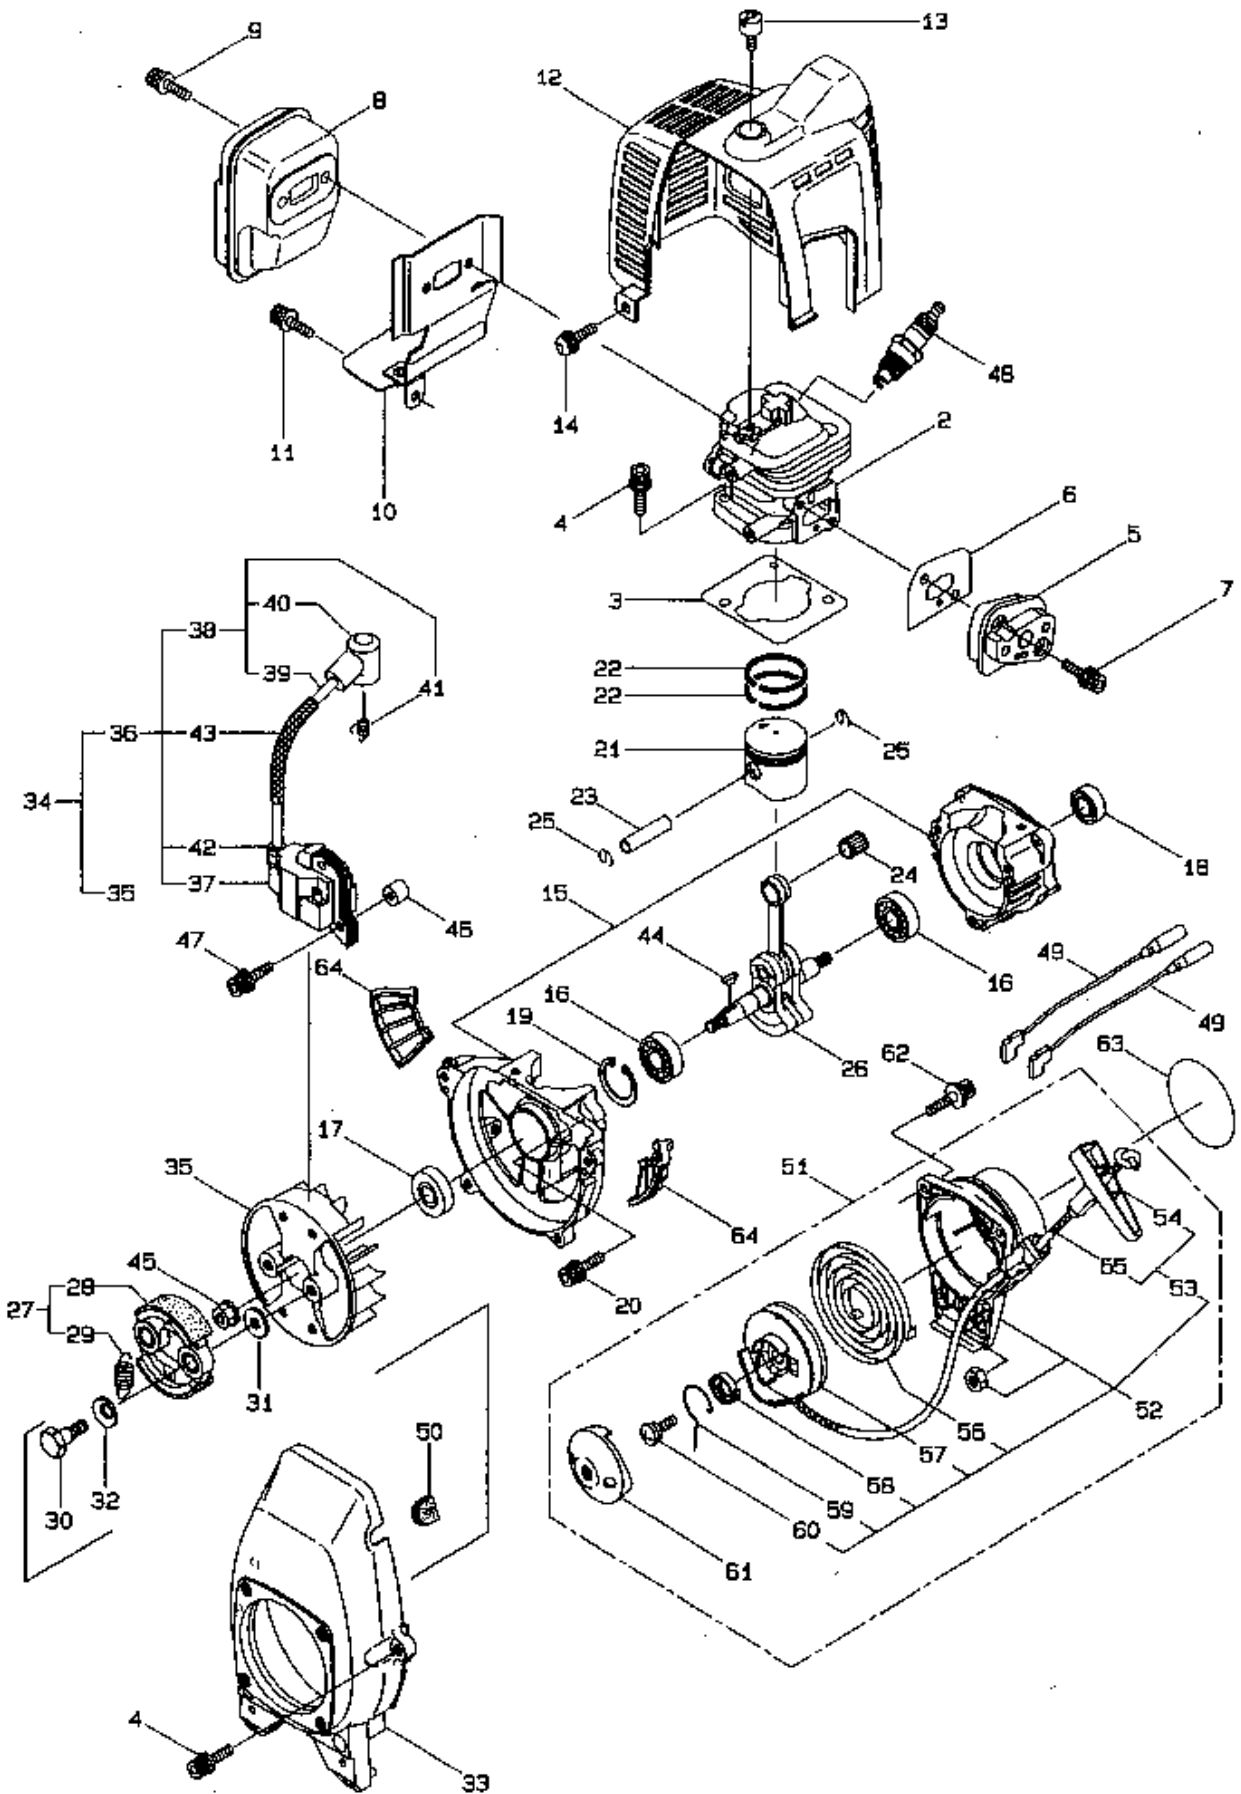

4•MS073D ENGINE

Ref.No.	Part No.	Part Name	Q'ty	Remarks
4-1		Engine	1	BE230P/06(850500/122110)
4-2	266249	Cylinder	1	New gasket required
4-3	267178	Gasket	1	
4-4	261250	Cap Screw	6	M5x20
4-5	265802	Insulator	1	New gasket required
4-6	267049	Gasket	1	
4-7	265924	Cap Screw	2	M5x25
4-8	267466	Muffler Comp.	1	
4-9	266264	Cap Screw	2	M5x50
4-10	267189	Gasket Comp.	1	
4-11	261607	Cap Screw	1	M5x16
4-12	267550	Top Cover	1	
4-13	264022	Knob	1	
4-14	267177	Screw	1	M5x16
4-15	267063	Crankcase	1	
4-16	261491	Bearing	2	#6001C3
4-17	261492	Oil Seal	1	ISCD12287
4-18	261386	Oil Seal	1	ISCD12227
4-19	055185	Snap Ring	1	#28
4-20	261612	Cap Screw	3	M5x30
4-21	266467	Piston	1	
4-22	264891	Piston Ring	2	(2)required
4-23	261036	Piston Pin	1	
4-24	263957	Bearing,Needle	1	KTV81112EG01 B2
4-25	261576	Clip,Piston	2	
4-26	267193	Crankshaft/Conn.Rod Ass'y	1	
4-27	264887	Clutch Ass'y	1	Incl.28,29
4-28	264888	Clutch Shoe	2	(2)required
4-29	264889	Spring,Clutch	1	
4-30	264505	Bolt	2	
4-31	261189	Washer	2	6x16.5xt1.2
4-32	261777	Wave Washer	2	
4-33	268306	Fan Cover	1	
4-34	267172	Magneto Ass'y	1	Incl.35-43
4-35	265017	Rotor/Fan	1	
4-36	267173	Ignition Coil Ass'y	1	Incl.37-43
4-37	267174	Coil	1	
4-38	267403	Spark Plug Wire Ass'y	1	Incl.39-41
4-39	267404	Spark Plug Wire	1	
4-40	261074	Plug Boot	1	
4-41	261075	Connector	1	
4-42	261072	Cap	1	
4-43	267402	Insulator	1	
4-44	261076	Woodruff Key	1	3x10
4-45	261417	Nut,Rotor	1	M8