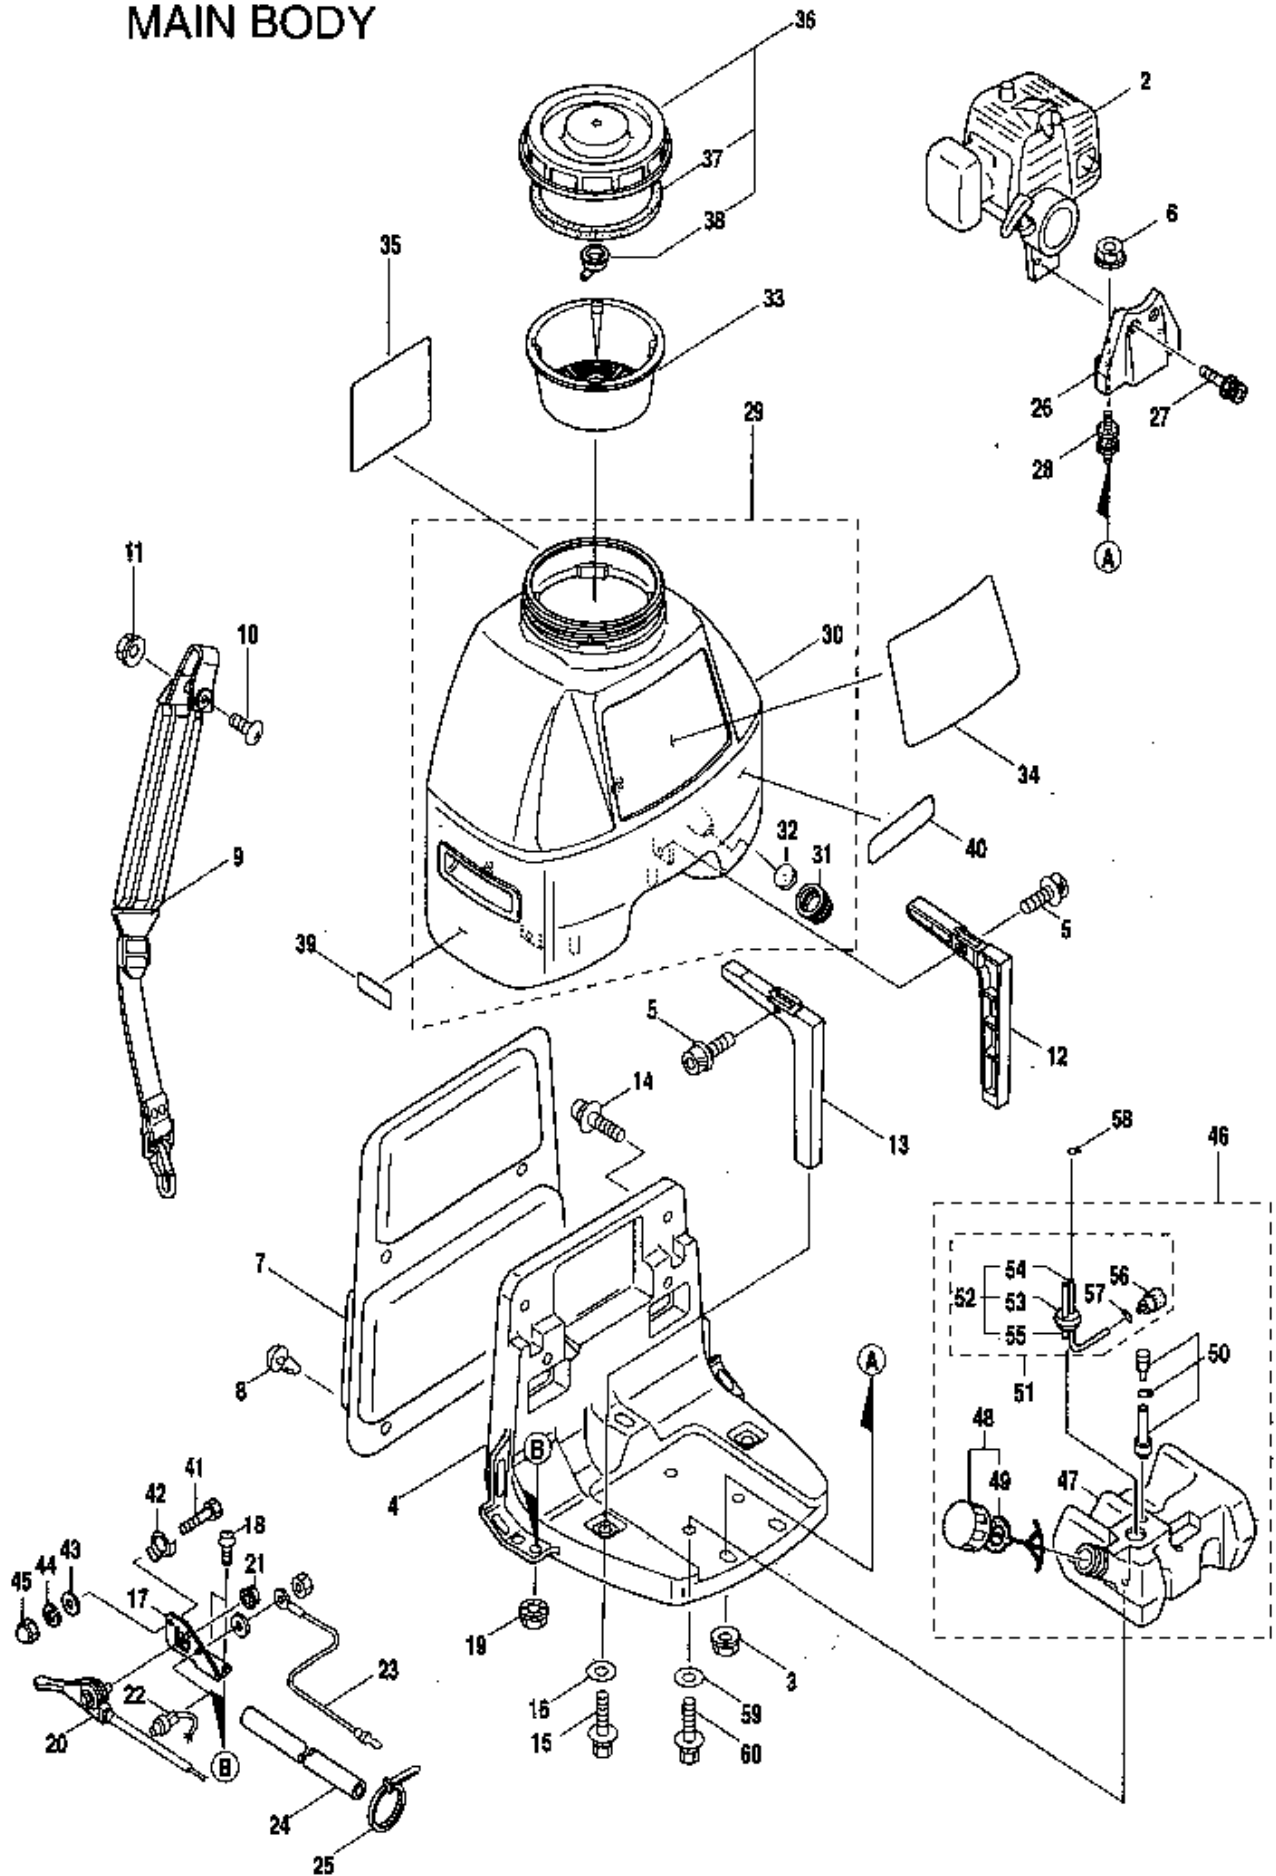

PARTS LIST

MS073D

CE

CONTENTS

1• MAIN BODY	1 ~ 4
2• POWER SPRAYER	5 ~ 6
3• REDUCTION GEAR	7 ~ 8
4• ENGINE	9 ~ 12
5• CARBURETOR, AIR FILTER	13 ~ 14
6• ACCESSORIES	15

2001.1.

MARUYAMA

P/N 521342

1 · MS073D MAIN BODY

Ref.No.	Part No.	Part Name	Q'ty	Remarks
1-1	354333	MS073D	1	CE
1-2		Engine	1	BE230P/06(850500/122110)
1-3	109704	Nut	2	M6
1-4	118514	Base	1	
1-5	120619	Bolt	2	M6x14
1-6	081030	Nut	2	M6
1-7	119541	Cushion Pad	1	
1-8	100749	Fastener	6	#7
1-9	119668	Knapsack Band	2	Black
1-10	083445	Screw	2	M6x16
1-11	550132	Nut	2	M6
1-12	118002	Stay (R)	1	
1-13	118004	Stay (L)	1	
1-14	818015	Screw	2	M6x13
1-15	092519	Bolt	2	M6x16
1-16	019056	Washer	2	6.5x18xt1
1-17	113874	Stay	1	
1-18	081415	Screw	2	M5x16
1-19	103549	Nut	2	M5
1-20	115148	Throttle Lever	1	
1-21	103549	Nut	1	M5
1-22	114895	Stop Button	1	
1-23	114896	Earth Cord	1	
1-24	114901	Vinyl Hose	1	8x9x240L
1-25	157753	Band	1	CV-150A
1-26	264529	Bracket	1	
1-27	261807	Cap Screw	2	M5x16
1-28	109246	Buffer	2	
1-29	119028	Chemical Tank Ass'y	1	Incl.30-32
1-30	119030	Chemical Tank	1	
1-31	118147	Cap	1	
1-32	029299	Packing	1	36xt3.0
1-33	106330	Strainer	1	
1-34	122113	Label	1	MS073D
1-35	119360	Label	1	
1-36	118145	Cap, Chemical Tank	1	Incl.37,38
1-37	022362	Packing	1	
1-38	022363	Inner Cap	1	
1-39	106067	Level	1	Coution
1-40	288958	Label	1	
1-41	082084	Bolt	1	M6x10
1-42	108571	Stopper	1	
1-43	012488	Washer	1	M6
1-44	012502	Spring Washer	1	M6
1-45	089750	Nut	1	M6