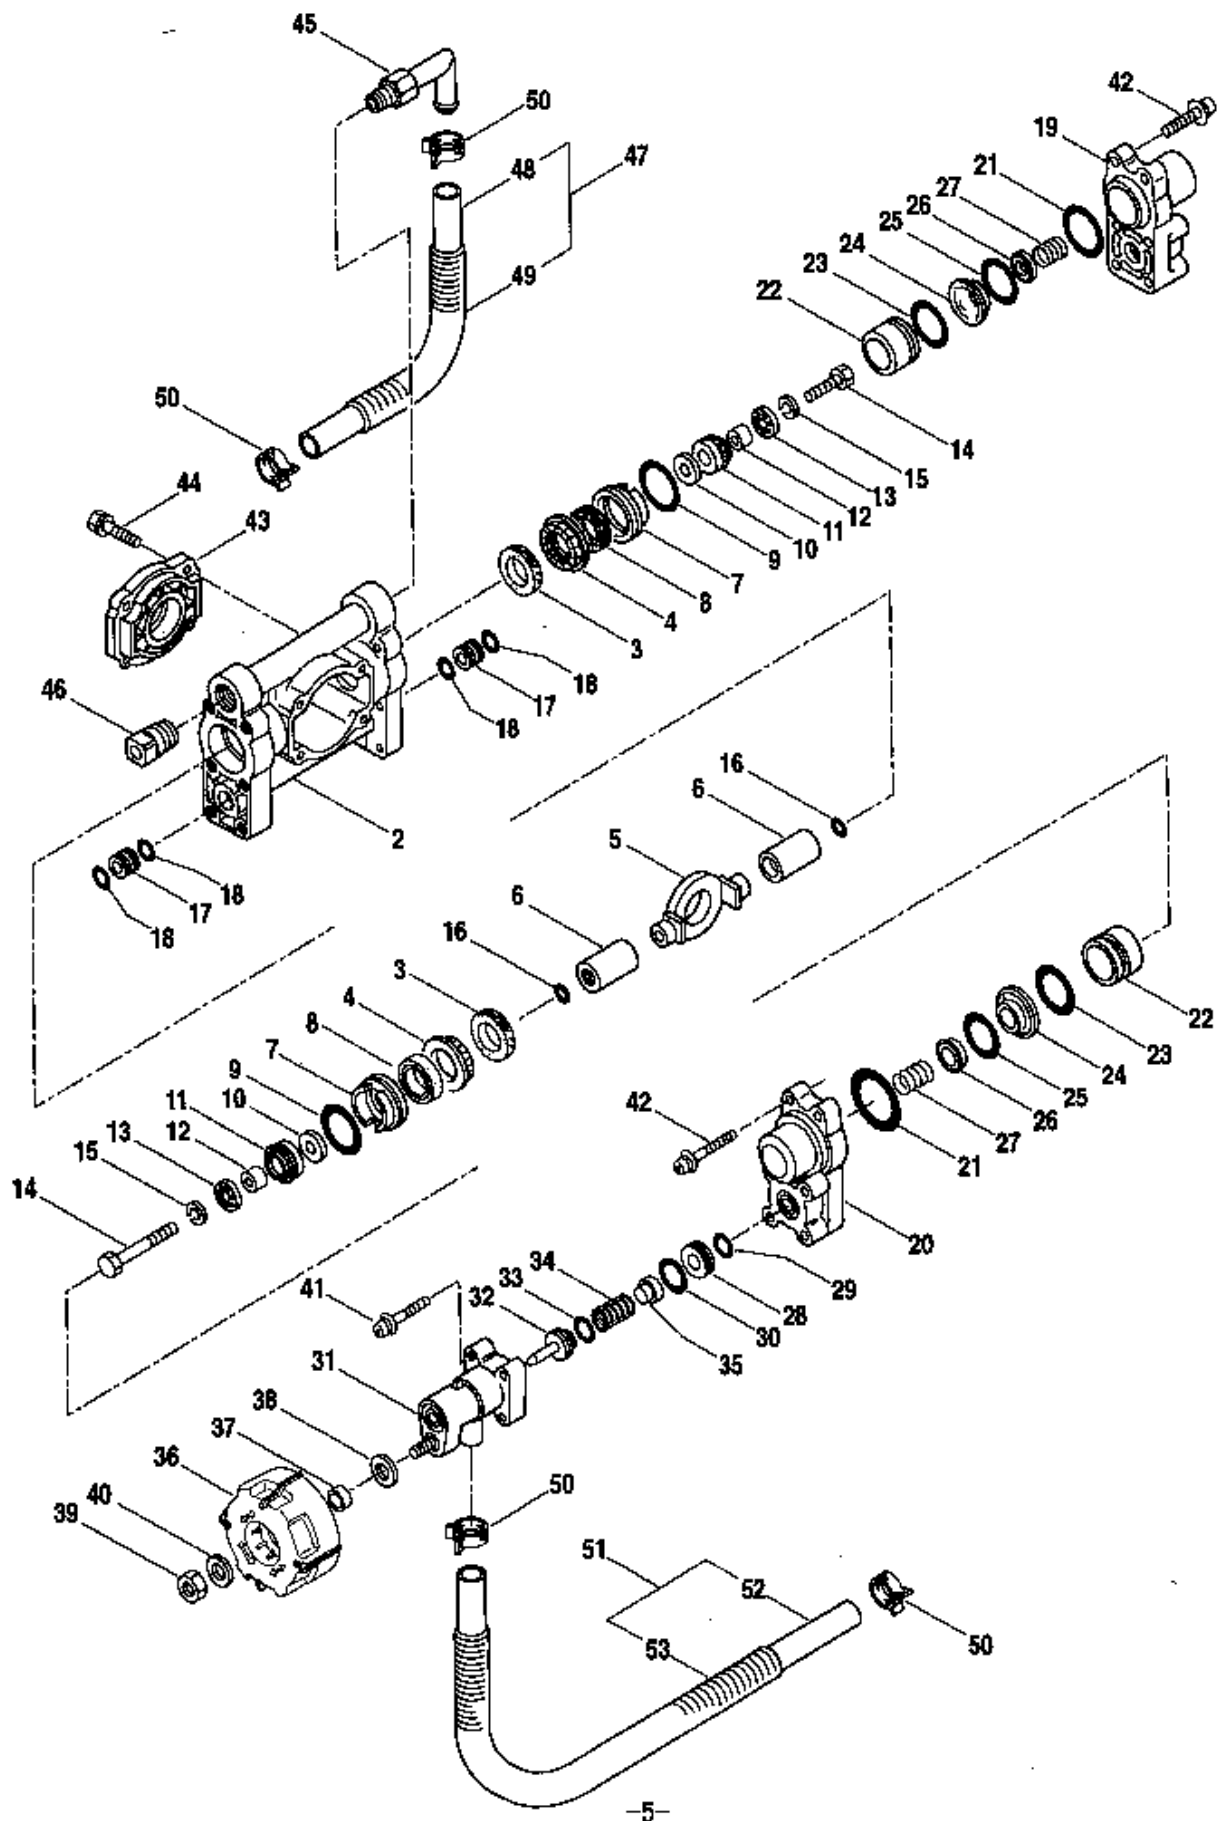

2 . MS073D POWER SPRAYER

Ref.No.	Part No.	Part Name	Q'ty	Remarks
2-1	121817	Pump Ass'y	1	Incl.2-2~2-53, 3-1~3-18
2-2	121832	Crankcase	1	
2-3	102683	Oil Seal	2	G16244
2-4	106190	Collar	2	
2-5	121179	Connecting Rod	1	
2-6	118055	Sleeve	2	15x28.5
2-7	102358	Seal Retainer	2	
2-8	112252	Packing	2	
2-9	013977	O-Ring	2	S26
2-10	043426	Suction Valve Seat	2	5x17xt2.8
2-11	100441	Piston Packing	2	20.5
2-12	023357	Suction Valve Collar	2	5x8x10L
2-13	022023	Suction Valve Stopper	2	5x16xt3
2-14	118357	Bolt	2	M5x45x22
2-15	015848	Spring Washer	2	M5
2-16	021549	O-Ring	2	P5
2-17	100554	Spacer Pipe	2	6x12x10
2-18	014175	O-Ring	4	P9
2-19	103128	Cylinder Head (A)	1	
2-20	102634	Cylinder Head (B)	1	
2-21	013983	O-Ring	2	S31.5
2-22	103130	Cylinder Pipe	2	20x28x18L
2-23	023172	O-Ring	2	P22
2-24	118018	Valve Seat	2	
2-25	103575	O-Ring	2	23x1.5
2-26	043723	Discharge Valve	2	
2-27	043360	Discharge Valve Spring	2	
2-28	103746	Valve Seat	1	
2-29	011343	O-Ring	1	P10A
2-30	011346	O-Ring	1	P14
2-31	103132	Spring Case	1	
2-32	121618	Spring Retainer	1	
2-33	011682	O-Ring	1	P10
2-34	121620	Compression Coil Spring	1	
2-35	121618	Discharge Valve	1	
2-36	107198	Handle	1	
2-37	103270	Collar	1	8x10x5.3L
2-38	020012	Washer	5	8.5x14xt0.5
2-39	081039	Nut	1	M8
2-40	014065	Washer	1	M8
2-41	121956	Screw	8	M5x32
2-42	816036	Screw	4	M5x60
2-43	118006	Bearing Case	1	
2-44	118085	Bolt	4	M6x55
2-45	102661	Elbow	1	
2-46	108460	Plug	1	PT3/8
2-47	118358	Hose Ass'y	1	Incl.48,49
2-48	118359	Hose	1	10x15x390L
2-49	118337	Tube	1	15x19.5x180L
2-50	103033	Band	4	150-05-00
2-51	118360	Hose Ass'y	1	Incl.52,53
2-52	118361	Hose	1	10x15x350L
2-53	118337	Tube	1	15x19.5x180L