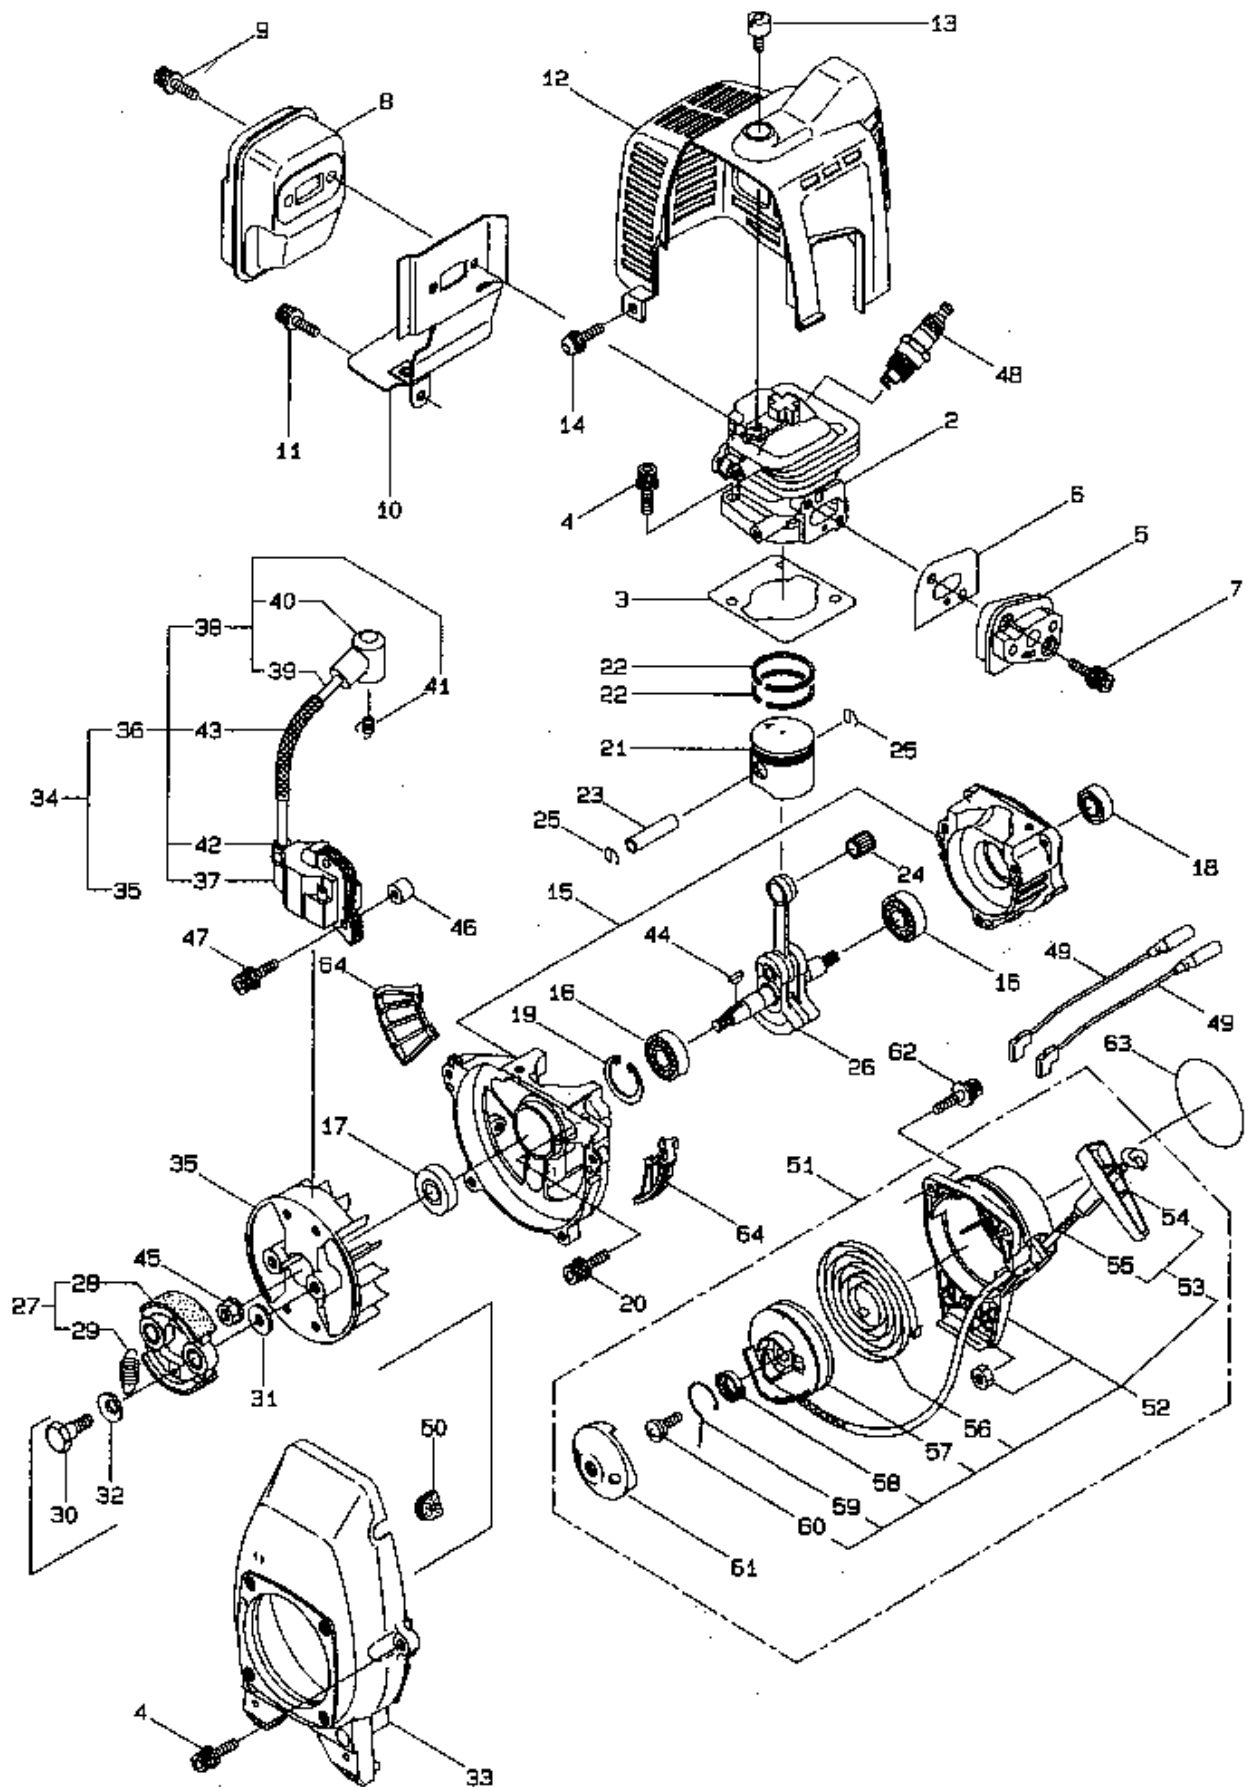

1 · MS073D MAIN BODY

Ref.No.	Part No.	Part Name	Q'ty	Remarks
1-1	354333	MS073D	1	CE
1-2		Engine	1	BE230P/06(850500/122110)
1-3	109704	Nut	2	M6
1-4	118514	Base	1	
1-5	120619	Bolt	2	M6x14
1-6	081030	Nut	2	M6
1-7	119541	Cushion Pad	1	
1-8	100749	Fastener	6	#7
1-9	119668	Knapsack Band	2	Black
1-10	083445	Screw	2	M6x16
1-11	550132	Nut	2	M6
1-12	118002	Stay (R)	1	
1-13	118004	Stay (L)	1	
1-14	818015	Screw	2	M6x13
1-15	092519	Bolt	2	M6x16
1-16	019056	Washer	2	6.5x18xt1
1-17	113874	Stay	1	
1-18	081415	Screw	2	M5x16
1-19	103549	Nut	2	M5
1-20	115148	Throttle Lever	1	
1-21	103549	Nut	1	M5
1-22	114895	Stop Button	1	
1-23	114896	Earth Cord	1	
1-24	114901	Vinyl Hose	1	8x9x240L
1-25	157753	Band	1	CV-150A
1-26	264529	Bracket	1	
1-27	261807	Cap Screw	2	M5x16
1-28	109246	Buffer	2	
1-29	119028	Chemical Tank Ass'y	1	Incl.30-32
1-30	119030	Chemical Tank	1	
1-31	118147	Cap	1	
1-32	029299	Packing	1	36xt3.0
1-33	106330	Strainer	1	
1-34	122113	Label	1	MS073D
1-35	119360	Label	1	
1-36	118145	Cap, Chemical Tank	1	Incl.37,38
1-37	022362	Packing	1	
1-38	022363	Inner Cap	1	
1-39	106067	Level	1	Coution
1-40	288958	Label	1	
1-41	082084	Bolt	1	M6x10
1-42	108571	Stopper	1	
1-43	012488	Washer	1	M6
1-44	012502	Spring Washer	1	M6
1-45	089750	Nut	1	M6

4-MS073D ENGINE

Ref.No.	Part No.	Part Name	Q'ty	Remarks
4-46	261078	Spacer	2	
4-47	261256	Cap Screw	2	M4x25
4-48	262483	Spark Plug	1	NGK BPMR6Y
4-49	267492	Lead	2	130L
4-50	261202	Grommet	1	
4-51	268308	Recoil Starter Ass'y	1	Incl.52-61
4-52	268309	Recoil Ass'y	1	Incl.53-60
4-53	267217	Rope Ass'y	1	Incl.54,55
4-54	267219	Starter Grip	1	
4-55	267218	Starter Rope	1	
4-56	267214	Spiral Spring	1	
4-57	267212	Pulley	1	
4-58	267215	Collar	1	
4-59	267216	Swing Arm	1	
4-60	267213	Screw	1	
4-61	267098	Starter Pulley	1	
4-62	265728	Cap Screw	3	M4x16
4-63	265728	Label	1	
4-64	264582	Screen	2	