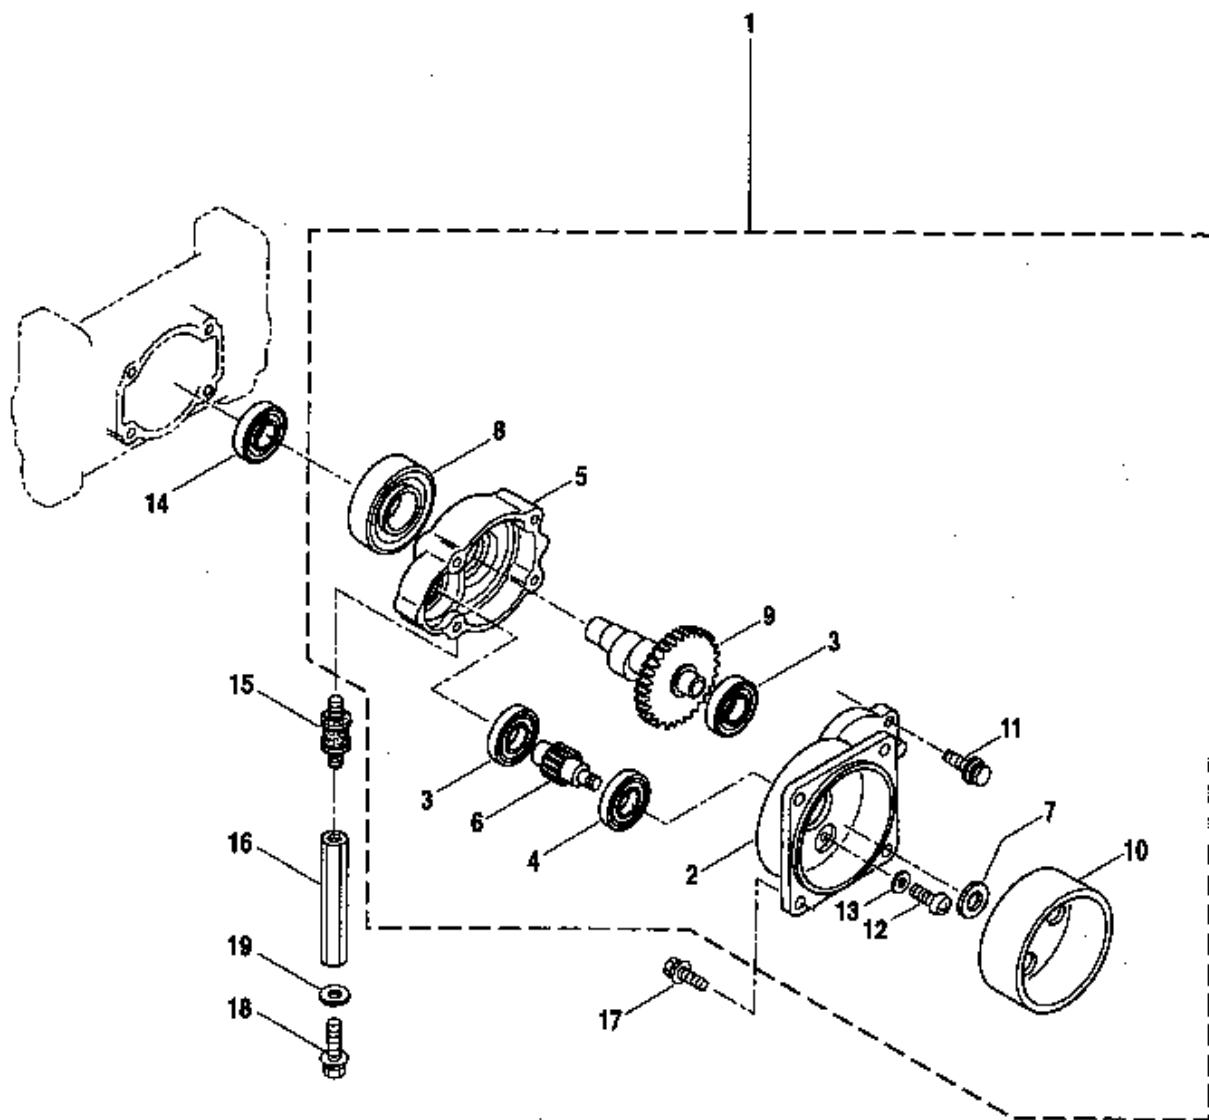

3 · MS073D REDUCTION GEAR

Ref.No.	Part No.	Part Name	Q'ty	Remarks
3-1	121621	Reduction Gear Ass'y	1	Incl.2-13
3-2	103137	Clutch Case	1	
3-3	102680	Bearing	2	#6000ZZ
3-4	112184	Bearing	1	#6000DDU
3-5	103138	Gear Case	1	
3-6	118200	Pinion Gear	1	
3-7	107740	Washer	1	7.5x13xt1.2
3-8	103144	Bearing	1	#6004ZZ
3-9	121622	Crankshaft	1	
3-10	103627	Clutch Drum	1	
3-11	092519	Bolt	2	M6x16
3-12	081456	Screw	2	M8x20
3-13	107736	Spack	2	
3-14	102680	Bearing	1	#6000ZZ
3-15	104706	Buffer	1	
3-16	118304	Nut	1	M6x60L
3-17	092548	Bolt	4	M5x15
3-18	092519	Bolt	1	M6x16
3-19	019056	Washer	1	6.5x18xt1