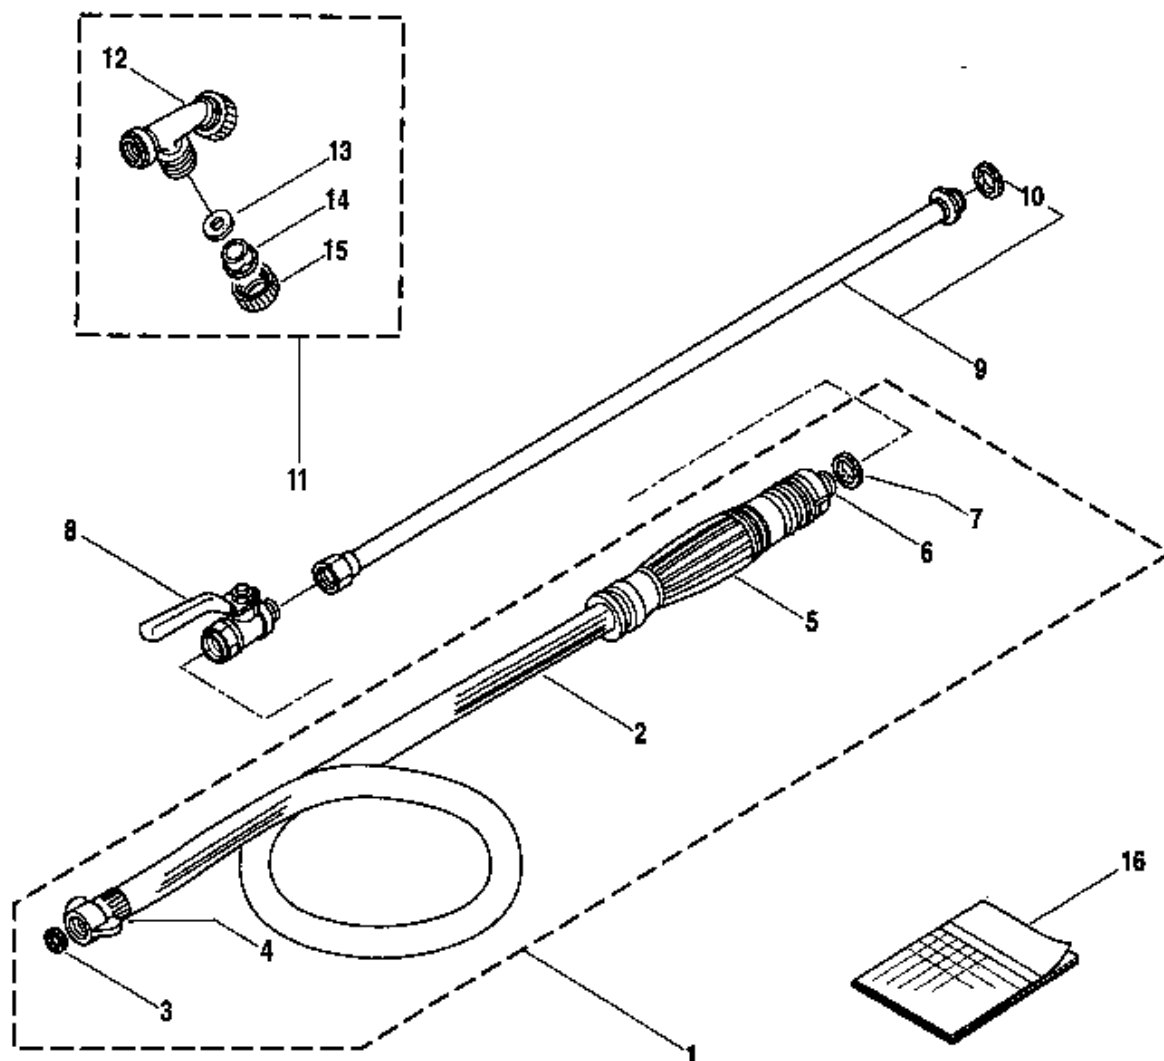

6 · MS073D ACCESSORIES

Ref.No.	Part No.	Part Name	Q'ty	Remarks
6-1	118267	Hose Ass'y	1	Incl.2-7
6-2	118268	Hose	1	7.5x1300L
6-3	013572	Packing	1	11.5x16xt1.5
6-4	098800	Hose Coupling	1	PF1/4
6-5	111370	Knob	1	
6-6	074366	Hose Coupling	1	PF1/4
6-7	074369	Packing	1	7x11.5xt1.5
6-8	105891	Ball Cock	1	PF1/4xPF1/4
6-9	113063	Nozzle Pipe	1	Incl.10
6-10	112850	Packing	1	11.5x15.5xt1.5
6-11	117958	Wide Nozzle Ass'y	1	NH-V-2M-2-D5, Incl.12-15
6-12	103170	Nozzle Pipe	1	H-806
6-13	996076	Packing	2	H-704
6-14	118266	Nozzle Plate	2	NN-D-5
6-15	103173	Cap	2	
6-16	122115	Instruction Manual	1	MS073D