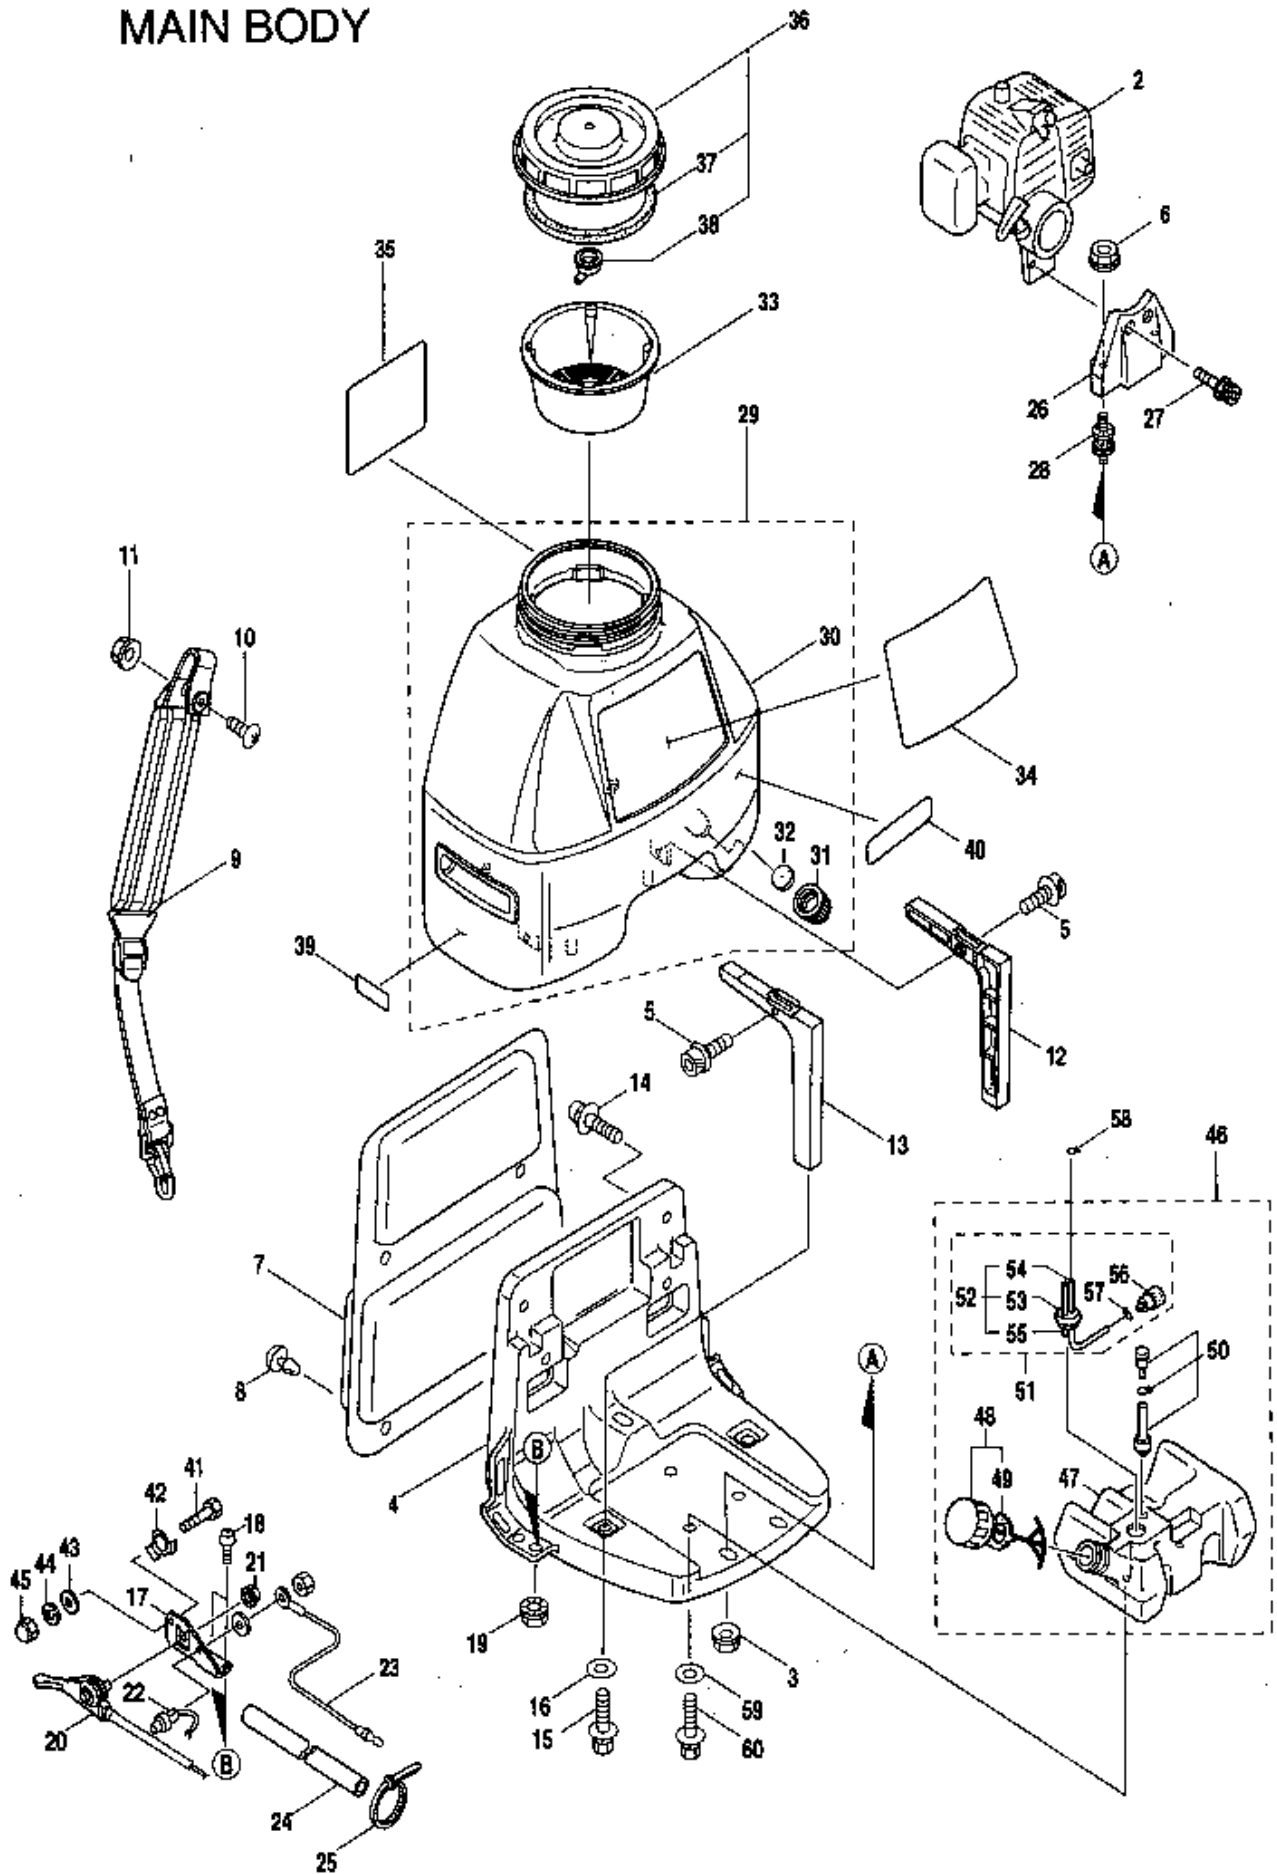

1 · MS073D MAIN BODY

Ref.No.	Part No.	Part Name	Q'ty	Remarks
1-46	122112	Fuel Tank Ass'y	1	Incl.47-57
1-47	121626	Fuel Tank	1	
1-48	262726	Fuel Tank Cap Ass'y	1	Incl.49
1-49	261105	Gasket	1	
1-50	261696	Breather Ass'y	1	
1-51	265952	Fuel Pipe Pick-up Ass'y	1	Incl.52-57
1-52	265867	Fuel Pipe Ass'y	1	Incl.53-55
1-53	265869	Grommet	1	
1-54	261690	Fuel Pipe	1	140L
1-55	263038	Return Pipe	1	3x6x85L
1-56	264653	Filter Ass'y	1	
1-57	261117	Clip	1	
1-58	261117	Clip	1	
1-59	015479	Washer	2	5.3x16xt1.6
1-60	081414	Screw	2	M5x14