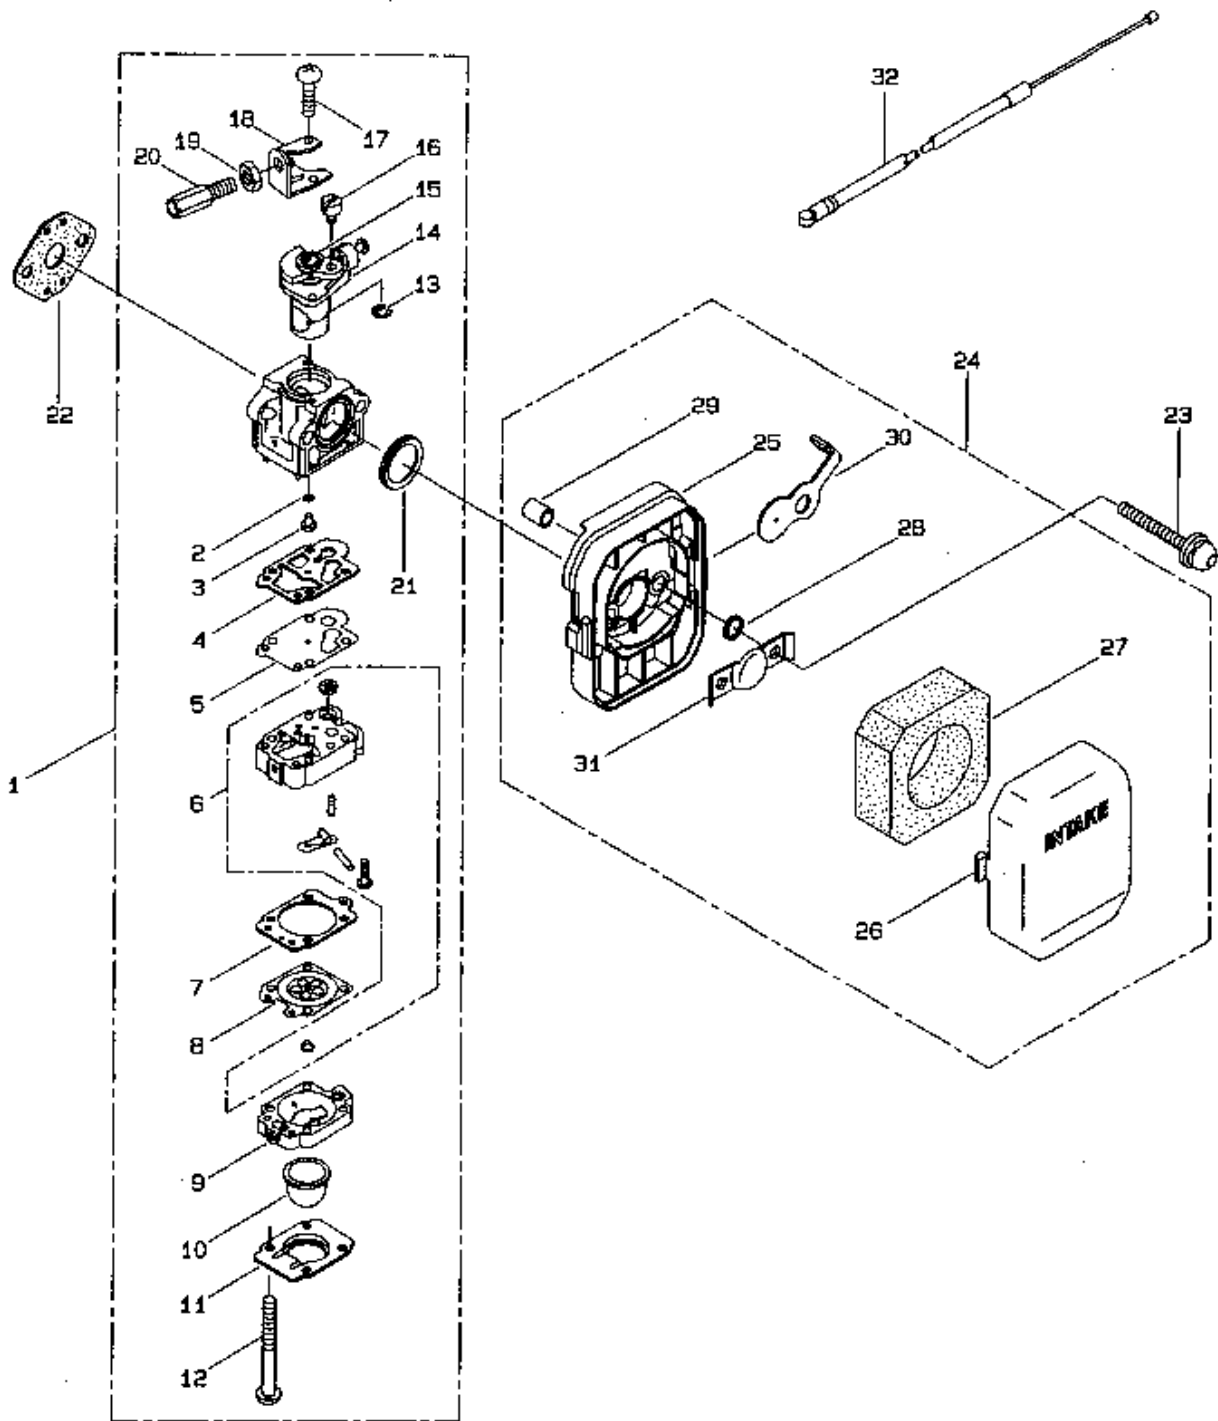

5-MS073D CARBURETOR

Ref.No	Part No.	Part Name	Q'ty	Remarks
5-1	268313	Carburetor Ass'y	1	Incl.2-21 New gasket required
5-2	261871	O-Ring	1	
5-3	262120	Main Jet	1	#40
5-4	262995	Gasket	1	
5-5	262994	Diaphragm,Fuel Pump	1	
5-6	263739	Pump Body	1	
5-7	262993	Gasket	1	
5-8	261873	Diaphragm,Metering	1	
5-9	262991	Purge Body	1	
5-10	261874	Primer Bulb	1	
5-11	262992	Cover Plate	1	
5-12	262996	Screw	4	
5-13	261876	E-Ring	1	
5-14	265448	Throttle Valve Ass'y	1	
5-15	261652	Plug	1	
5-16	261658	Swivel	1	
5-17	261875	Screw	2	
5-18	261659	Bracket	1	
5-19	261878	Nut	1	
5-20	261877	Adapter	1	
5-21	261657	Packing	1	
5-22	261864	Gasket	1	
5-23	264016	Cap Screw	2	M5x60
5-24	266422	Air Filter Ass'y	1	Incl.25-31
5-25	263005	Housing	1	
5-26	262998	Cover	1	
5-27	263006	Element	1	
5-28	263000	Washer	1	
5-29	263001	Sleeve	2	
5-30	266423	Choke Valve	1	
5-31	263003	Plate	1	
5-32	121616	Throttle Cable	1