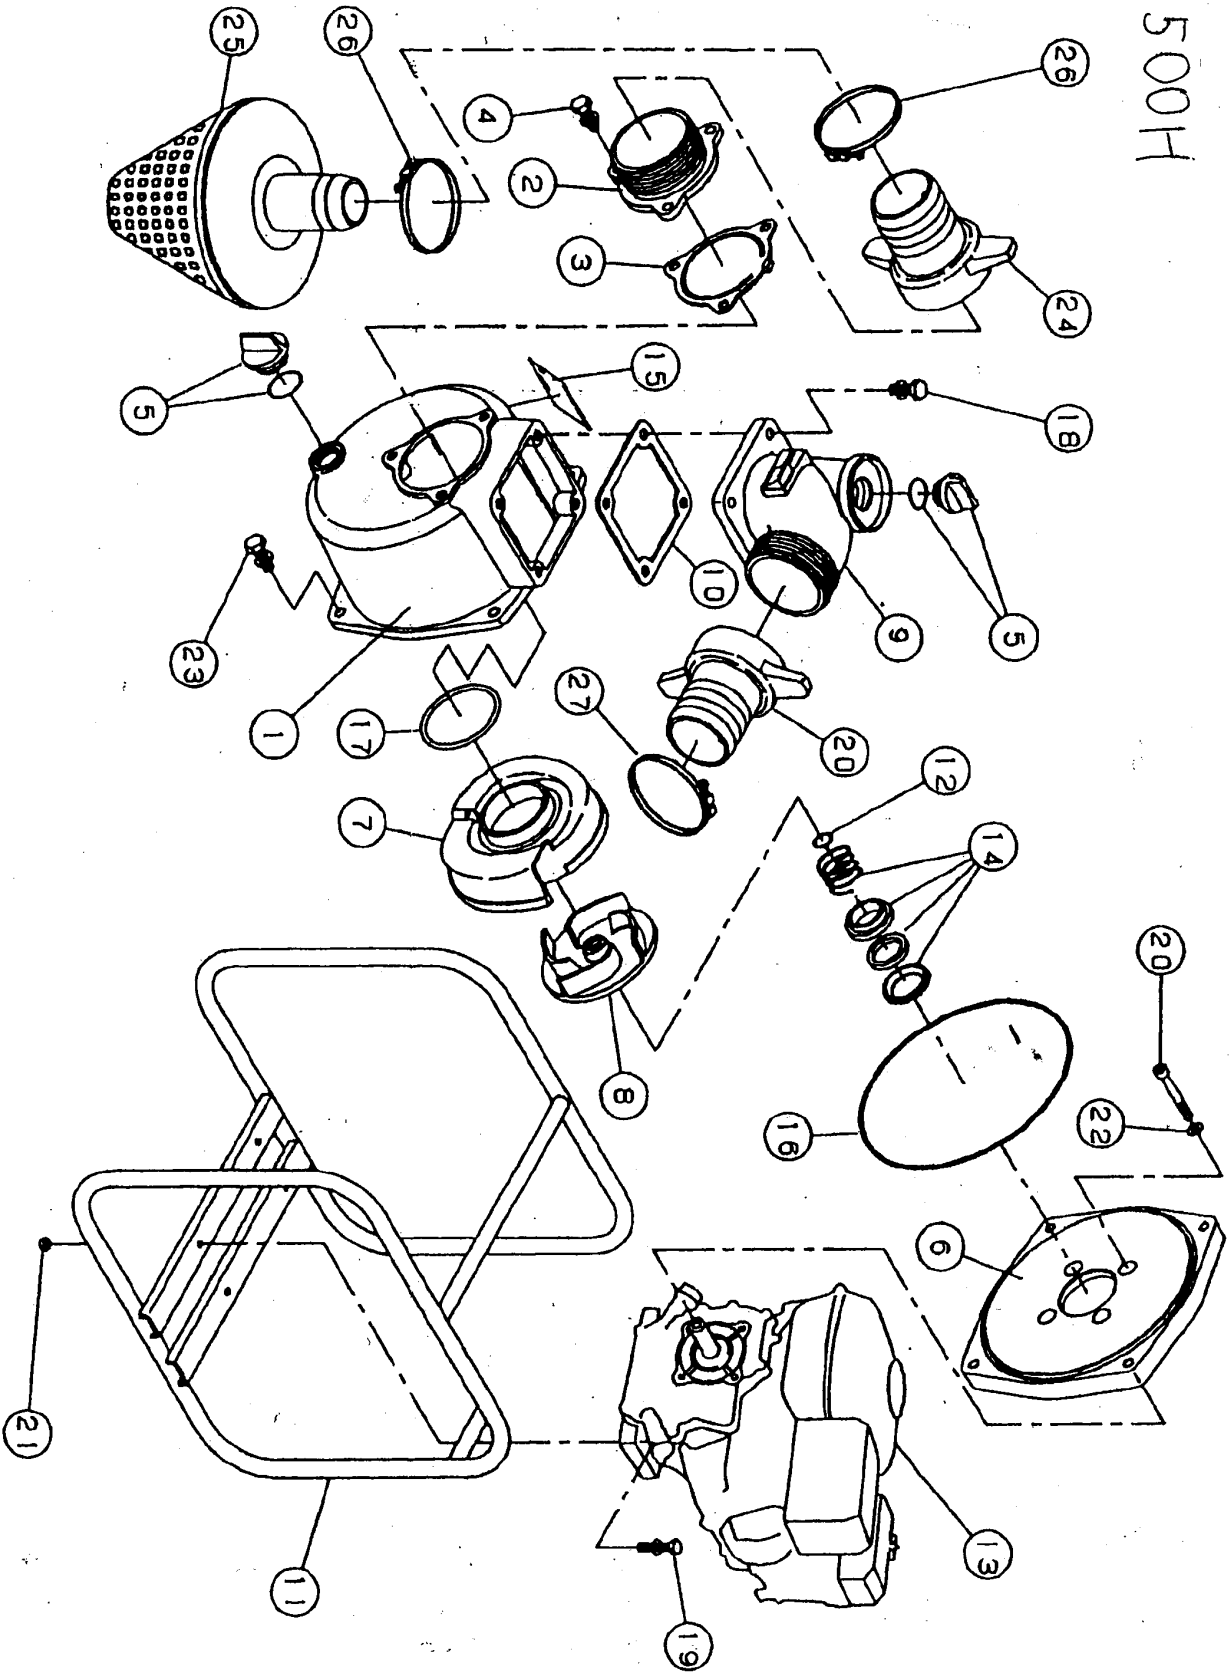

MP500H

SPARE PARTS LIST FOR MP500H(2"X2")

No.	PARTS CODE	PARTS NAME	QTY	MATERIAL	SIZE
1	0112578	SE-50X PUMP CASING	1	ADC	
2	0112662	SE-50X SUCTION FLANGE	1	ADC	
3	0112665	SE-50X CHECK VALVE	1	NBR	
4	743119045	HEXAGON BOLT	3	SWRM	M8X20
5	0118078	20A PLUG SET	2		
6	0112579	SE-50X FLANGE BRACKET	1	ADC	
7	0114640	SE-50X-1F VOLUTE CASING	1	FC-20	
8	0113532	SE-50X-1 IMPELLER	1	FC-20	
9	0113245	SE-50L-1 DELIVERY FLANGE	1		
10	0110541	SE-50L-1 DELIVERY FLANGE PACKING	1	CR	
11	0117522	BASE SET	1		
12	0110466	SE-50L IMPELLER ADJUSTING WASHER	3	BSP	
13	0114304	ENGINE	1	HONDA GX120K1WMA3R8	
14	0110688	SE-50L MECHANICAL SEAL	1	CARBON CERAMIC	φ 18
15	0116153	MP500H NAME PLATE	1		
16	0115014	O-RING	1	NBR	1517-425
17	0112792	O-RING	1	NBR	P54
18	743119047	HEXAGON BOLT	4	SWRM	M8X25
19	743119051	HEXAGON BOLT	4	SWRM	M8X35
20	734532076	HEXAGON SOCKET BOLT	4	SCM	M8X60
21	827419008	HEXAGON NUT	4	SWRM	M8
22	854255008	SEAL WASHER	4		φ 8
23	743119046	HEXAGON BOLT	4	SWRM	M8X22
24	0117026	SE-50X COUPLING SET	2	ABS	
25	0118159	SE-50L STRAINER SET	1	PP	
26	940019060	HOSE BAND	3		φ 60