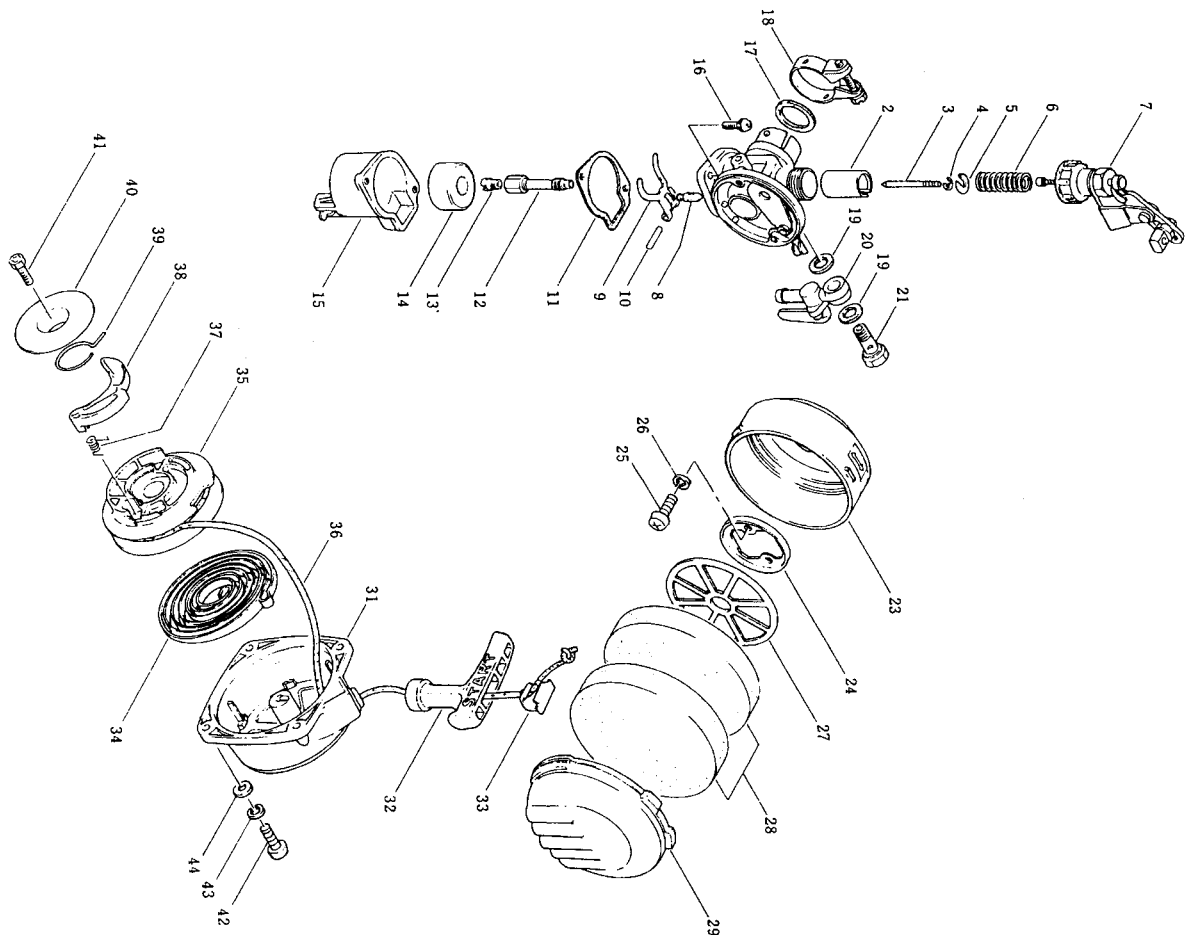

4. ENGINE (CARBURETOR, RECOIL STARTER)

Ref.No.	Parts No.	Parts Name	Qty	Ref.No.	Parts No.	Parts Name	Qty
4-1	576253	• Carburetor, ass'y	1	4-41	979945	• Set bolt	1
4-2	576256	• Throttle valve	1	4-42	971917	• Screw (M5×15)	4
4-3	576255	• Jet needle, ass'y	1	4-43	910018	• Spring washer (M5)	4
4-4	971875	• Jet needle clip	1	4-44	911015	• Washer (M5)	4
4-5	576254	• Throttle spring receive	1				
4-6	979966	• Throttle valve spring	1				
4-7	996133	• Link motion, ass'y	1				
4-8	979970	• Needle valve	1				
4-9	979974	• Float hinge	1				
4-10	979972	• Float pin	1				
4-11	575173	• Gasket	1				
4-12	576259	• Needle jet	1				
4-13	576268	• Main jet	1				
4-14	576271	• Float	1				
4-15	576270	• Float chamber, ass'y	1				
4-16	975825	• Screw (M4×10)	2				
4-17	573882	• Packing	1				
4-18	576267	• Body band, ass'y	1				
4-19	979256	• Packing	2				
4-20	972342	• Cock	1				
4-21	576272	• Ranjo boll, ass'y	1				
4-22	979922	• Air cleaner, ass'y	1				
4-23	576258	• Cleaner body	1				
4-24	979925	• Cleaner holder (B)	1				
4-25	970132	• Screw (M4×12)	2				
4-26	910017	• Spring washer (M4)	2				
4-27	574173	• Cleaner holder (A)	1				
4-28	979926	• Cleaner sponge	2				
4-29	979924	• Cleaner cap	1				
4-30	979933	• Recoil starter, ass'y	1				
4-31	979935	• Recoil starter body, ass'y	1				
4-32	979938	• Starter handle	1				
4-33	975807	• Handle cap	1				
4-34	979936	• Spiral spring	1				
4-35	979934	• Drive pulley	1				
4-36	979937	• Rope	1				
4-37	979941	• Return spring	1				
4-38	979939	• Starter pawl	1				
4-39	979943	• Friction spring	1				
4-40	979944	• Friction plate	1				