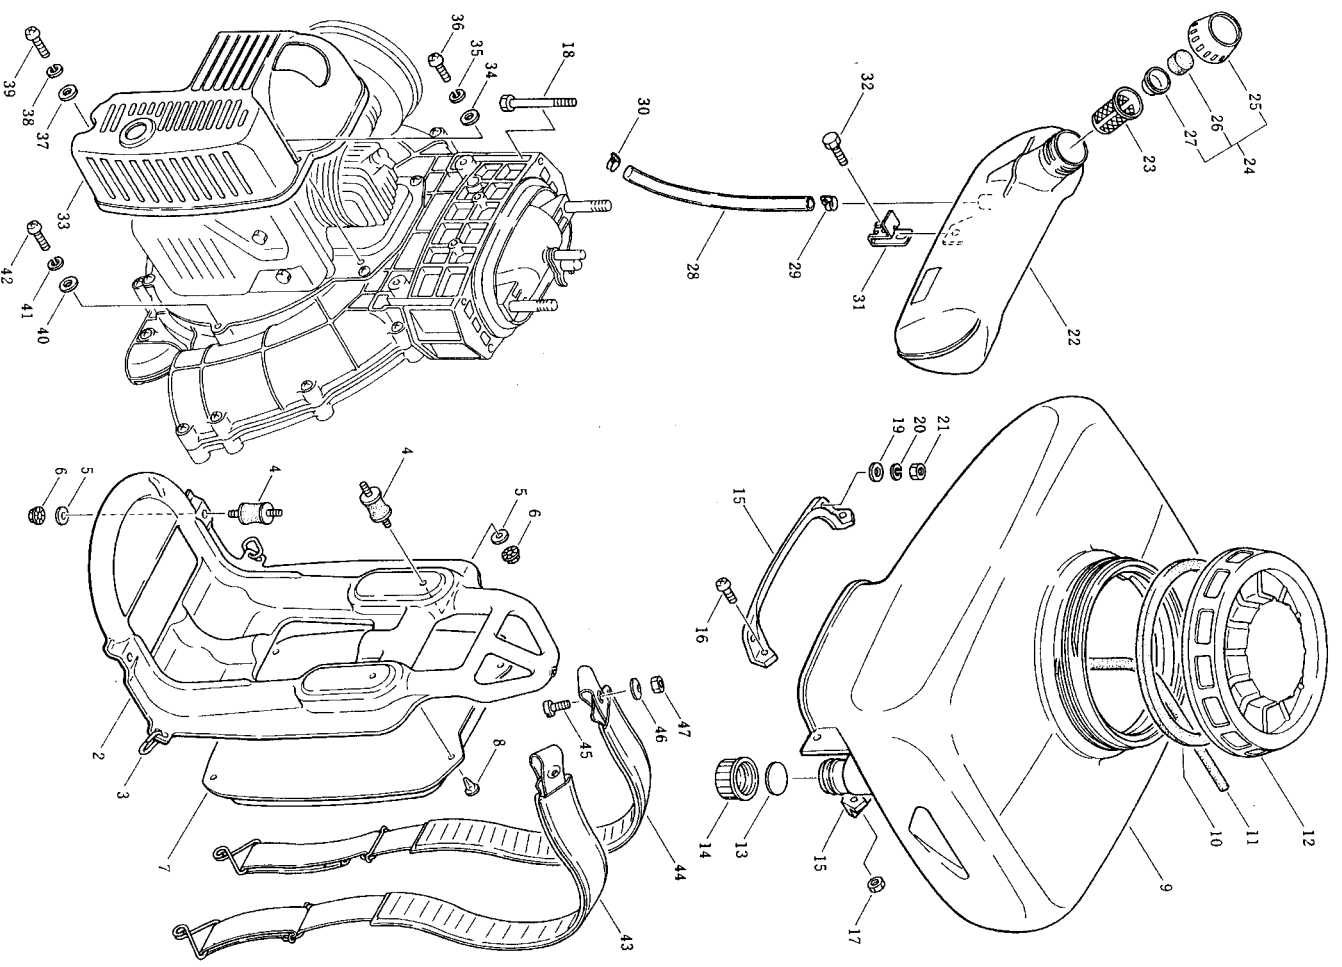

PARTS LIST 改訂版 81.07 MODEL MD150DX

1. MAIN BODY

MARUYAMA U.S., INC.

Ref.No.	Parts No.	Parts Name	Qty	Ref.No.	Parts No.	Parts Name	Qty
1-1	322066	MD150DX	1	1-41	015848	Spring washer (M5)	6
1-2	101684	Knapsack frame	1	1-42	088328	Screw (M5X16)	6
1-3	101353	Ring	2	1-43	101613	Knapsack band	1
1-4	026223	Buffer	4	1-44	101616	Knapsack band	1
1-5	019056	Washer (φ6.5Xφ18Xt1)	4	1-45	020654	Bolt (M6X14)	2
1-6	100420	Nut (M6)	4	1-46	100603	Washer (φ6Xφ23Xt1.6)	2
1-7	101683	Cushion pad	1	1-47	081030	Nut (M6)	2
1-8	100749	Fastener	4				
1-9	100890	Chemical tank	1				
1-10	022362	Chemical tank lid packing	1				
1-11	025857	Rubber tube (φ7Xφ11X320L)	1				
1-12	101349	Chemical tank lid	1				
1-13	101325	Packing (φ26Xt2)	1				
1-14	022408	Hose joint cap	1				
1-15	026027	Tank bracket	2				
1-16	081457	Screw (M6X25)	2				
1-17	081031	Nut (M6)	2				
1-18	089042	Bolt (M6X105X25)	4				
1-19	019933	Washer (M6)	4				
1-20	015849	Spring washer (M6)	4				
1-21	081240	Nut (M6)	4				
1-22	100891	Fuel tank	1				
1-23	106920	Fuel strainer	1				
1-24	028391	Cap, ass'y	1				
1-25	026047	Cap	1				
1-26	022375	Packing	1				
1-27	022374	Fuel tank inner cap	1				
1-28	043991	Vinyl pipe (φ8Xφ12X310L)	1				
1-29	103067	Hose band	1				
1-30	043832	Hose band	1				
1-31	101698	Stop washer	2				
1-32	082099	Bolt (M6X18)	2				
1-33	103405	Muffler protector	1				
1-34	012487	Washer (M5)	2				
1-35	012501	Spring washer (M5)	2				
1-36	081416	Screw (M5X20)	2				
1-37	012488	Washer (M6)	1				
1-38	012502	Spring washer (M6)	1				
1-39	081456	Screw (M6X20)	1				
1-40	019051	Washer (M5)	6