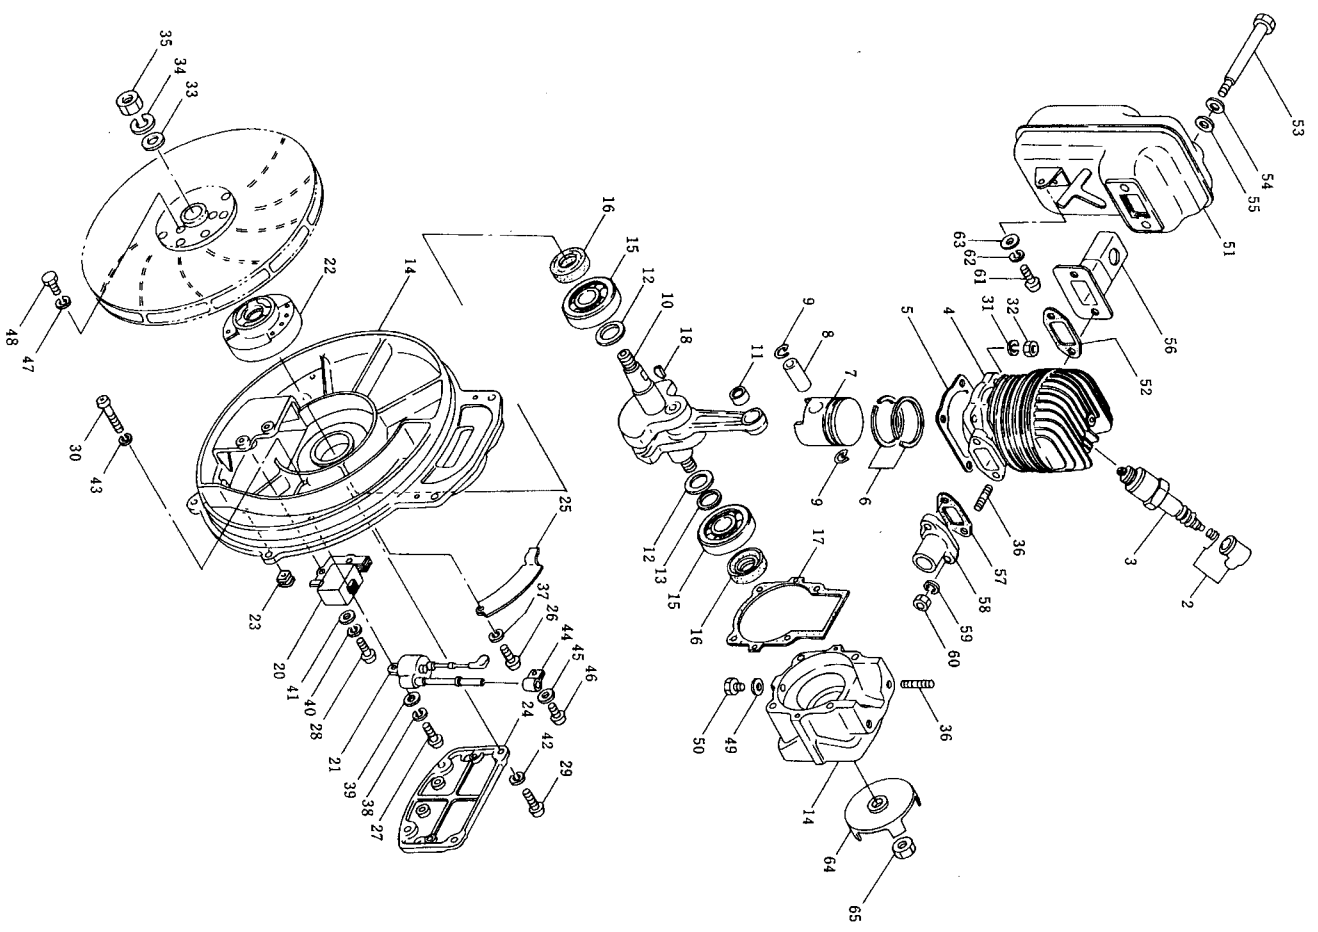

3. ENGINE (CRANKCASE, CYLINDER)

MARUYAMA U.S., INC.

Ref.No.	Parts No.	Parts Name	Qty	Ref.No.	Parts No.	Parts Name	Qty
3-1	105880	Engine (ME435A)	1	3-37	910018	Spring washer (M5)	1
3-2	972511	Spark plug cap, ass'y	1	3-38	910017	Spring washer (M4)	2
3-3	972176	Spark plug (B7S)	1	3-39	911020	Washer (M4)	2
3-4	576243	Cylinder	1	3-40	910018	Spring washer (M5)	2
3-5	979912	Cylinder packing	1	3-41	911834	Washer (M5)	2
3-6	979915	Piston ring	2	3-42	910018	Spring washer (M5)	4
3-7	575249	Piston, ass'y	1	3-43	073207	Spring washer (M6)	4
3-8	979914	Piston pin	1	3-44	979248	Clamp	1
3-9	576244	Snap ring	2	3-45	911015	Washer (M5)	1
3-10	~~992827~~	Crankshaft, ass'y	1	3-46	910310	Screw (M5×10)	1
3-11	972215	Needle bearing	1	3-47	073207	Spring washer (M6)	3
3-12	979917	Crankshaft washer	2	3-48	971921	Bolt (M6×16)	3
3-13	073238	Shim (0.05)	AR	3-49	576254	Packing	1
3-13	576245	Shim (0.10)	AR	3-50	576255	Bolt (M6×8)	1
3-13	576246	Shim (0.15)	AR	3-51	576256	Muffler, ass'y	1
3-13	576247	Shim (0.20)	AR	3-52	979930	Muffler packing	1
3-13	576248	Shim (0.30)	AR	3-53	576261	Muffler bolt	2
3-14	570853	Crankcase, ass'y	1	3-54	576260	Packing	2
3-15	570397	Ball bearing (# 6303 C3)	2	3-55	972679	Washer (M8)	2
3-16	970145	Oil seal (# 17307)	2	3-56	576259	Muffler pipe	1
3-17	576249	Crankcase packing	1	3-57	970075	Packing	1
3-18	970045	Key (3×13×5)	1	3-58	979921	Valve	1
3-19	570855	Magneto, ass'y	1	3-59	073207	Spring washer (M6)	2
3-20	570857	Generator coil, ass'y	1	3-60	970140	Nut (M6)	2
3-21	576250	Ignition coil, ass'y	1	3-61	947007	Screw (M6×12)	1
3-22	570856	Magneto rotor, ass'y	1	3-62	073207	Spring washer	1
3-23	991573	Crommet	1	3-63	947005	Washer	1
3-24	998107	Coil cover	1	3-64	576257	Starter pulley	1
3-25	576252	Blind metal	1	3-65	972214	Nut (M10)	1
3-26	910310	Screw (M5×10)	1				
3-27	576253	Screw (M4×15)	2				
3-28	911723	Screw (M5×22)	2				
3-29	971917	Screw (M5×16)	4				
3-30	947019	Screw (M6×35)	4				
3-31	073207	Spring washer (M6)	4				
3-32	947012	Nut (M6)	4				
3-33	970141	Washer (M10)	1				
3-34	972801	Spring washer (M10)	1				
3-35	979274	Nut (M10)	1				
3-36	970053	Stud bolt (M6×24)	6