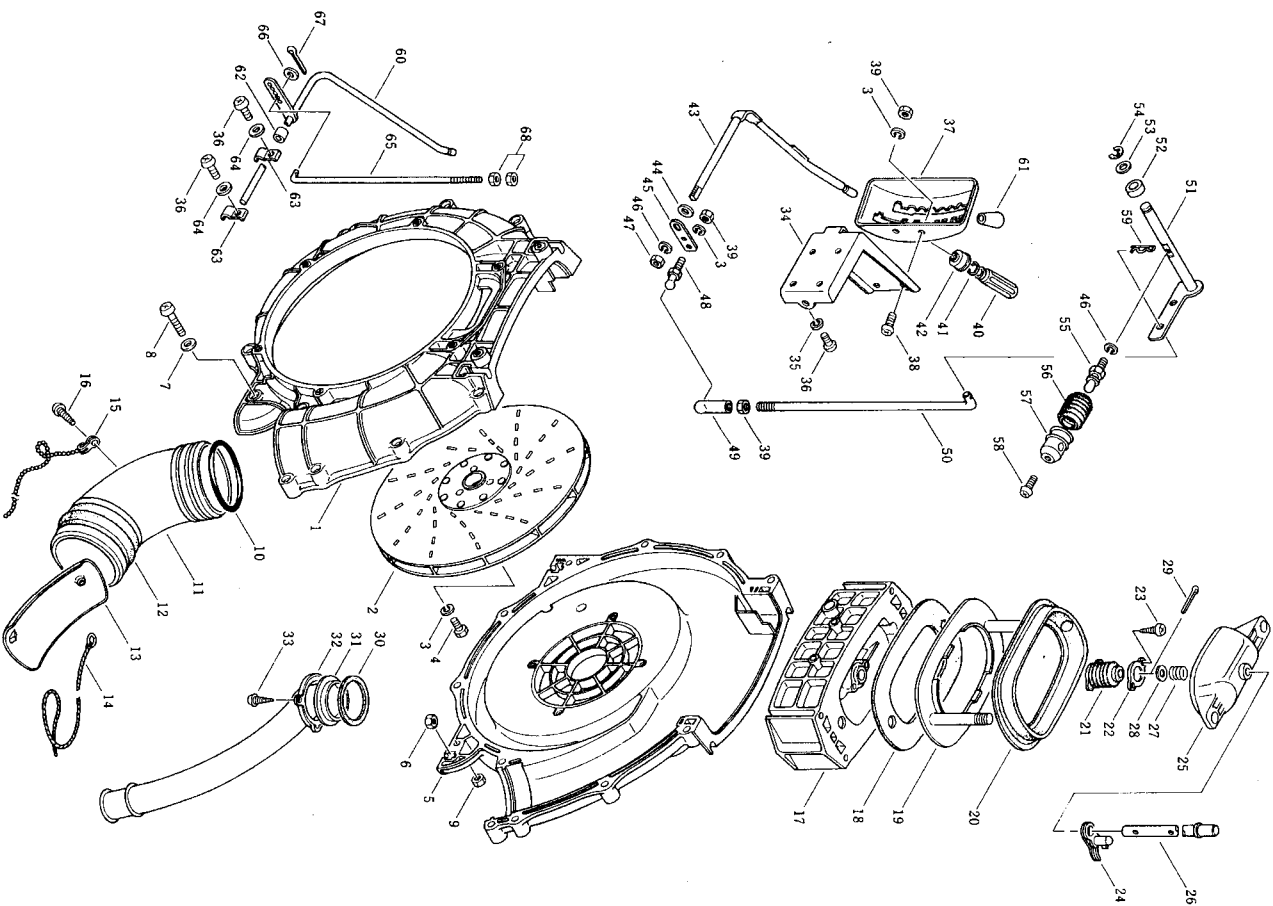

2. FAN

MARUYAMA U.S., INC.

Ref.No.	Parts No.	Parts Name	Qty	Ref.No.	Parts No.	Parts Name	Qty
2-1	104039	Fan case (E)	1	2-41	100633	Snap	1
2-2	100809	Fan	1	2-42	100726	Cap	1
2-3	012502	Spring washer (M6)	6	2-43	104040	Shutter lever	1
2-4	082098	Bolt (M6X16)	3	2-44	012489	Washer (M8)	1
2-5	101364	Fan case (S)	1	2-45	101197	Lever arm	1
2-6	100234	Nut (M6)	2	2-46	015845	Spring washer (M8)	2
2-7	101171	Washer (φ4.7Xφ9.8X10.8)	13	2-47	081039	Nut (M8)	1
2-8	081419	Screw (M5X35)	13	2-48	105779	Male universal joint	1
2-9	081028	Nut (M5)	13	2-49	030584	Female universal joint	1
2-10	011367	O-ring (V70)	1	2-50	107096	Joint rod	1
2-11	100889	Elbow pipe	1	2-51	108009	Link shaft	1
2-12	100808	Flexible pipe rubber joint	1	2-52	100535	Collar	1
2-13	101340	Elbow pipe reinforced plate	1	2-53	077804	Washer (φ12.5Xφ19X11)	1
2-14	100293	Earth code	1	2-54	026369	E-shaped snap ring (#9)	1
2-15	101618	Earth chain	1	2-55	025873	Male universal link	1
2-16	089535	Screw (M6X16)	1	2-56	028642	Bellows	1
2-17	100244	Shutter case	1	2-57	028061	Female universal link	1
2-18	100537	Packing	1	2-58	088329	Screw (M5X20)	1
2-19	025853	Tank bottom washer	1	2-59	065048	R-pin (φ6)	1
2-20	025852	Tank bottom packing	1	2-60	104041	Throttle lever	1
2-21	100247	Bellows	1	2-61	028612	Knob	1
2-22	100248	Bellows stopper	1	2-62	054109	Collar (φ6.5Xφ10.5X10L)	1
2-23	089531	Screw (M4X12)	2	2-63	101309	Throttle lever retainer	2
2-24	025863	Pipe holder	1	2-64	022905	Washer (M5)	2
2-25	028390	Shutter	1	2-65	104042	Throttle rod	1
2-26	100252	Shutter rod	1	2-66	012486	Washer (M4)	1
2-27	100253	Compression spring	1	2-67	013013	Cotter pin (φ1.6X10L)	1
2-28	100518	Washer (φ10.5Xφ16X11)	1	2-68	029795	Nut (M4XP0.7)	2
2-29	055480	Cotter pin (φ3X20L)	1				
2-30	100517	Packing (φ44Xφ50X11)	1				
2-31	101342	Discharge port	1				
2-32	100246	Discharge port stopper	1				
2-33	089532	Screw (M4X16)	3				
2-34	100741	Dial plate supporter	1				
2-35	012501	Spring washer (M5)	4				
2-36	081426	Screw (M5X15)	6				
2-37	100742	Dial plate	1				
2-38	081454	Screw (M6X14)	2				
2-39	081030	Nut (M6)	4				
2-40	100632	Knob	1