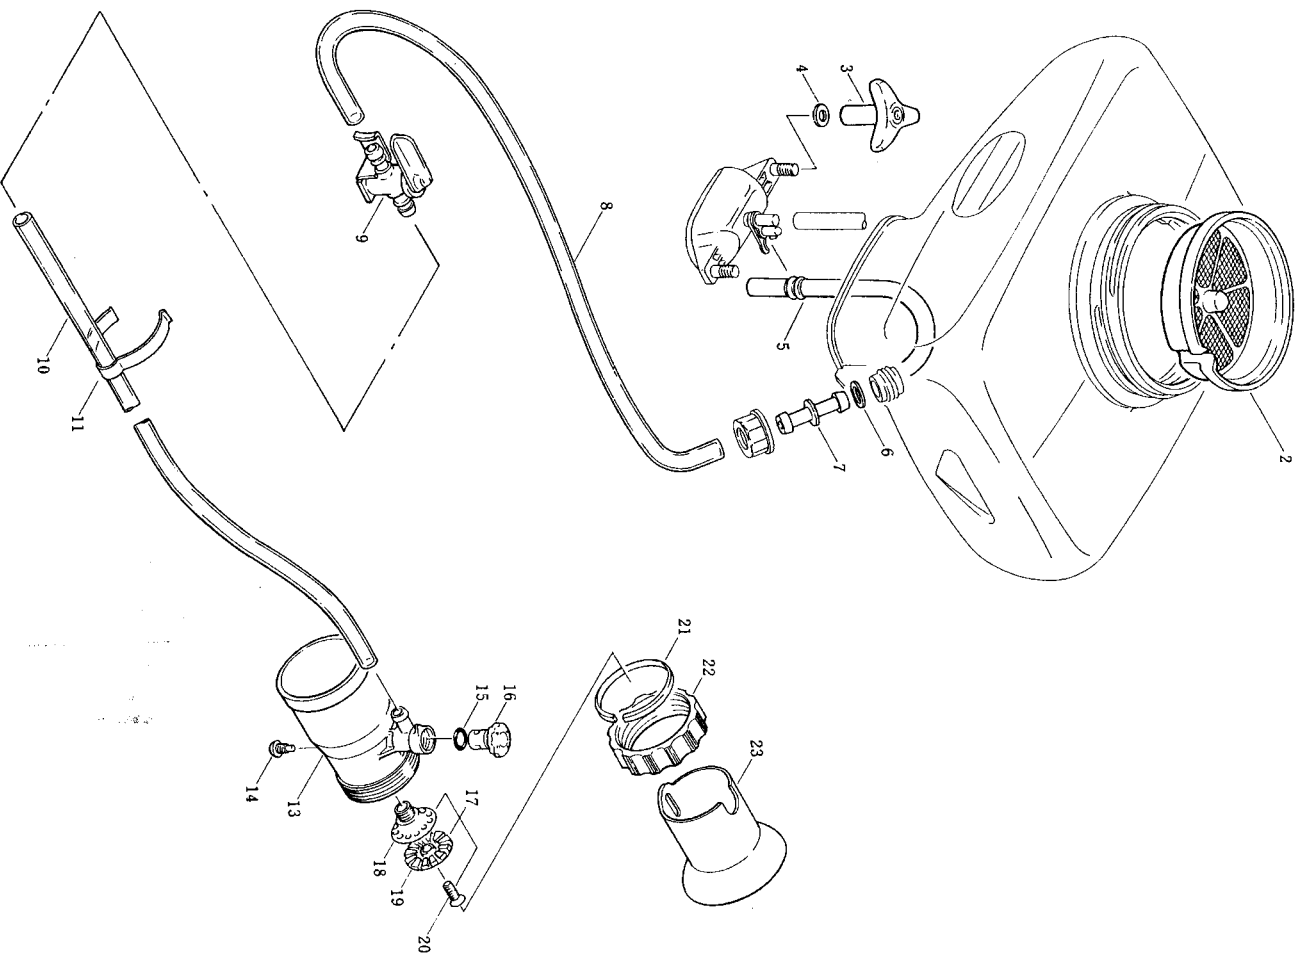

PARTS LIST

MODEL MD150DX

6. ACCESSORIES (MIST ATTACHMENT)

Ref.No.	Parts No.	Parts Name	Q'ty	Ref.No.	Parts No.	Parts Name	Q'ty
6-1	101387	Mist attachment, ass'y	1				
6-2	022410	Strainer	1				
6-3	025930	Handle nut	2				
6-4	012489	Washer (M8)	2				
6-5	025858	Discharge pipe	1				
6-6	028885	Packing (φ13Xφ26X12)	1				
6-7	022409	Hose joint	1				
6-8	024410	Vinyl pipe (φ9 Xφ12X700L)	1				
6-9	024408	Mist cock, ass'y	1				
6-10	024409	Vinyl pipe (φ9Xφ12X950L)	1				
6-11	024421	Stop ring	2				
6-12	024412	Mist nozzle, ass'y	1				
6-13	024413	Mist nozzle	1				
6-14	024811	Stopper	1				
6-15	011345	O-ring (P12)	1				
6-16	024805	Cock	1				
6-17	098228	Nozzle	1				
6-18	024801	Nozzle tip	1				
6-19	024802	Nozzle cap	1				
6-20	087499	Screw (M3X0.5X12)	1				
6-21	024800	Clamp ring	1				
6-22	024804	Nut	1				
6-23	024803	Collar, nozzle head	1