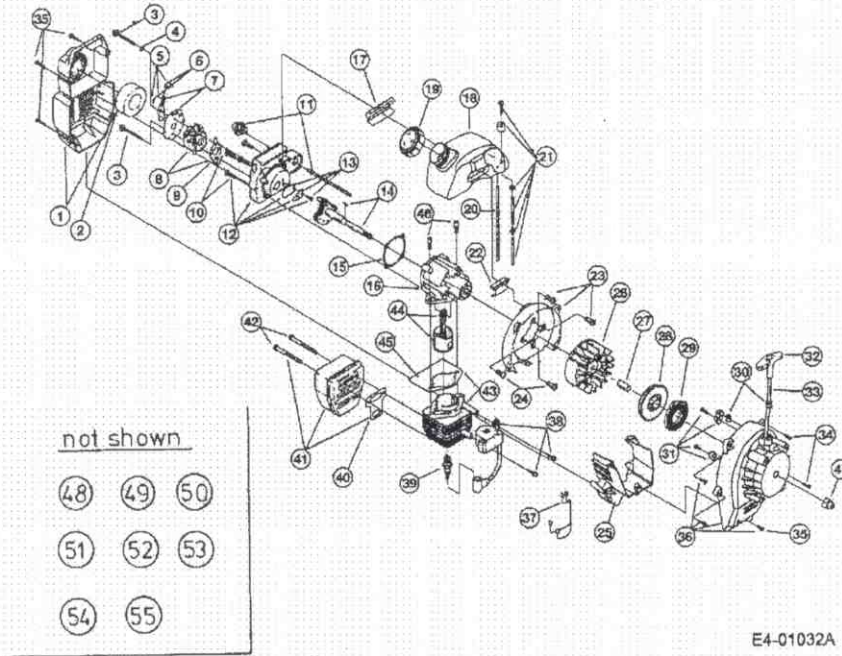

Engine

MBV 31

41ASGBVG678

Engine Parts
2-Cycle Gas Blower / Vacuum

Position	Partnumber	Quantity	Designation	DIN	Additional
1	RY-182059	1	AIR CLEANER/MUFFLER COVER ASSY		
+	791-182059		AIR CLEANER/MUFFLER COVER ASSY		
+	753-04511		AIR CLEAN./MUFFLER COVER ASSY		
2	RY-180350	1	AIR CLEANER FILTER		
+	791-180350B		AIR CLEANER FILTER		
3	RY-180351	1	CARBURETOR MOUNTING SCR. AMBLY		
+	791-180351		CARBURETOR MOUNTING SCR. AMBLY		
4	RY-180226	1	WAVEY WASHER		
+	791-180226		WAVEY WASHER		
5	RY-182061	1	PTO ENGAGE LEVER ASSEMBLY		
+	791-182061		CHOKE LEVER ASSY		
6	RY-182070	1	CHOKE KNOB AND SCREW		
+	791-182070		CHOKE KNOB AND SCREW		
7	RY-182060	1	CHOKE LEVER AND PLATE		incl. Ref. 5