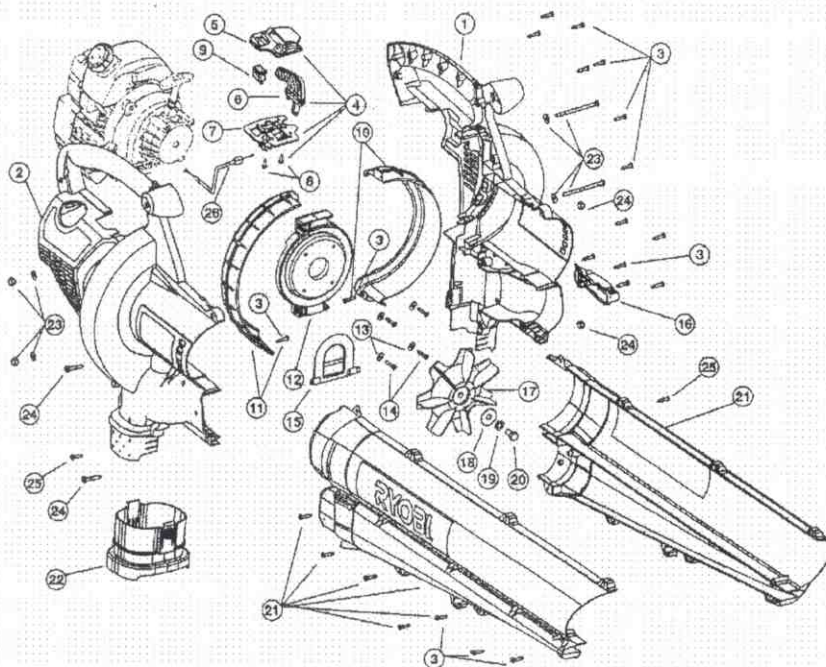

# MBV 31

41ASGBVG678

Gas Blower / Vacuum

(27) (28) (29) (30)

not shown

E4-01031A

Position	Partnumber	Quantity	Designation	DIN	Additional	
1	RY-182403	1	LEFT ENGINE COVER			
+	791-182403	LEFT ENGINE COVER				
2	RY-182404	1	RIGHT ENGINE COVER			
+	791-182404	RIGHT ENGINE COVER				
3	RY-181482	2	SCREW			
+	791-181482	Screw				
4	RY-182419	1	THROTTLE CONTROL ASSY		incl. Ref. 5-8	
+	791-182419	THROTTLE CONTROL ASSY				
5	RY-182420	1	UPPER THROTTLE CONTROL PLATE			
+	791-182420	UPPER THROTTLE CONTROL PLATE				
6	791-182728	1	THROTTLE TRIGGER			
7	RY-182422	1	LOWER THROTTLE CONTROL PLATE			