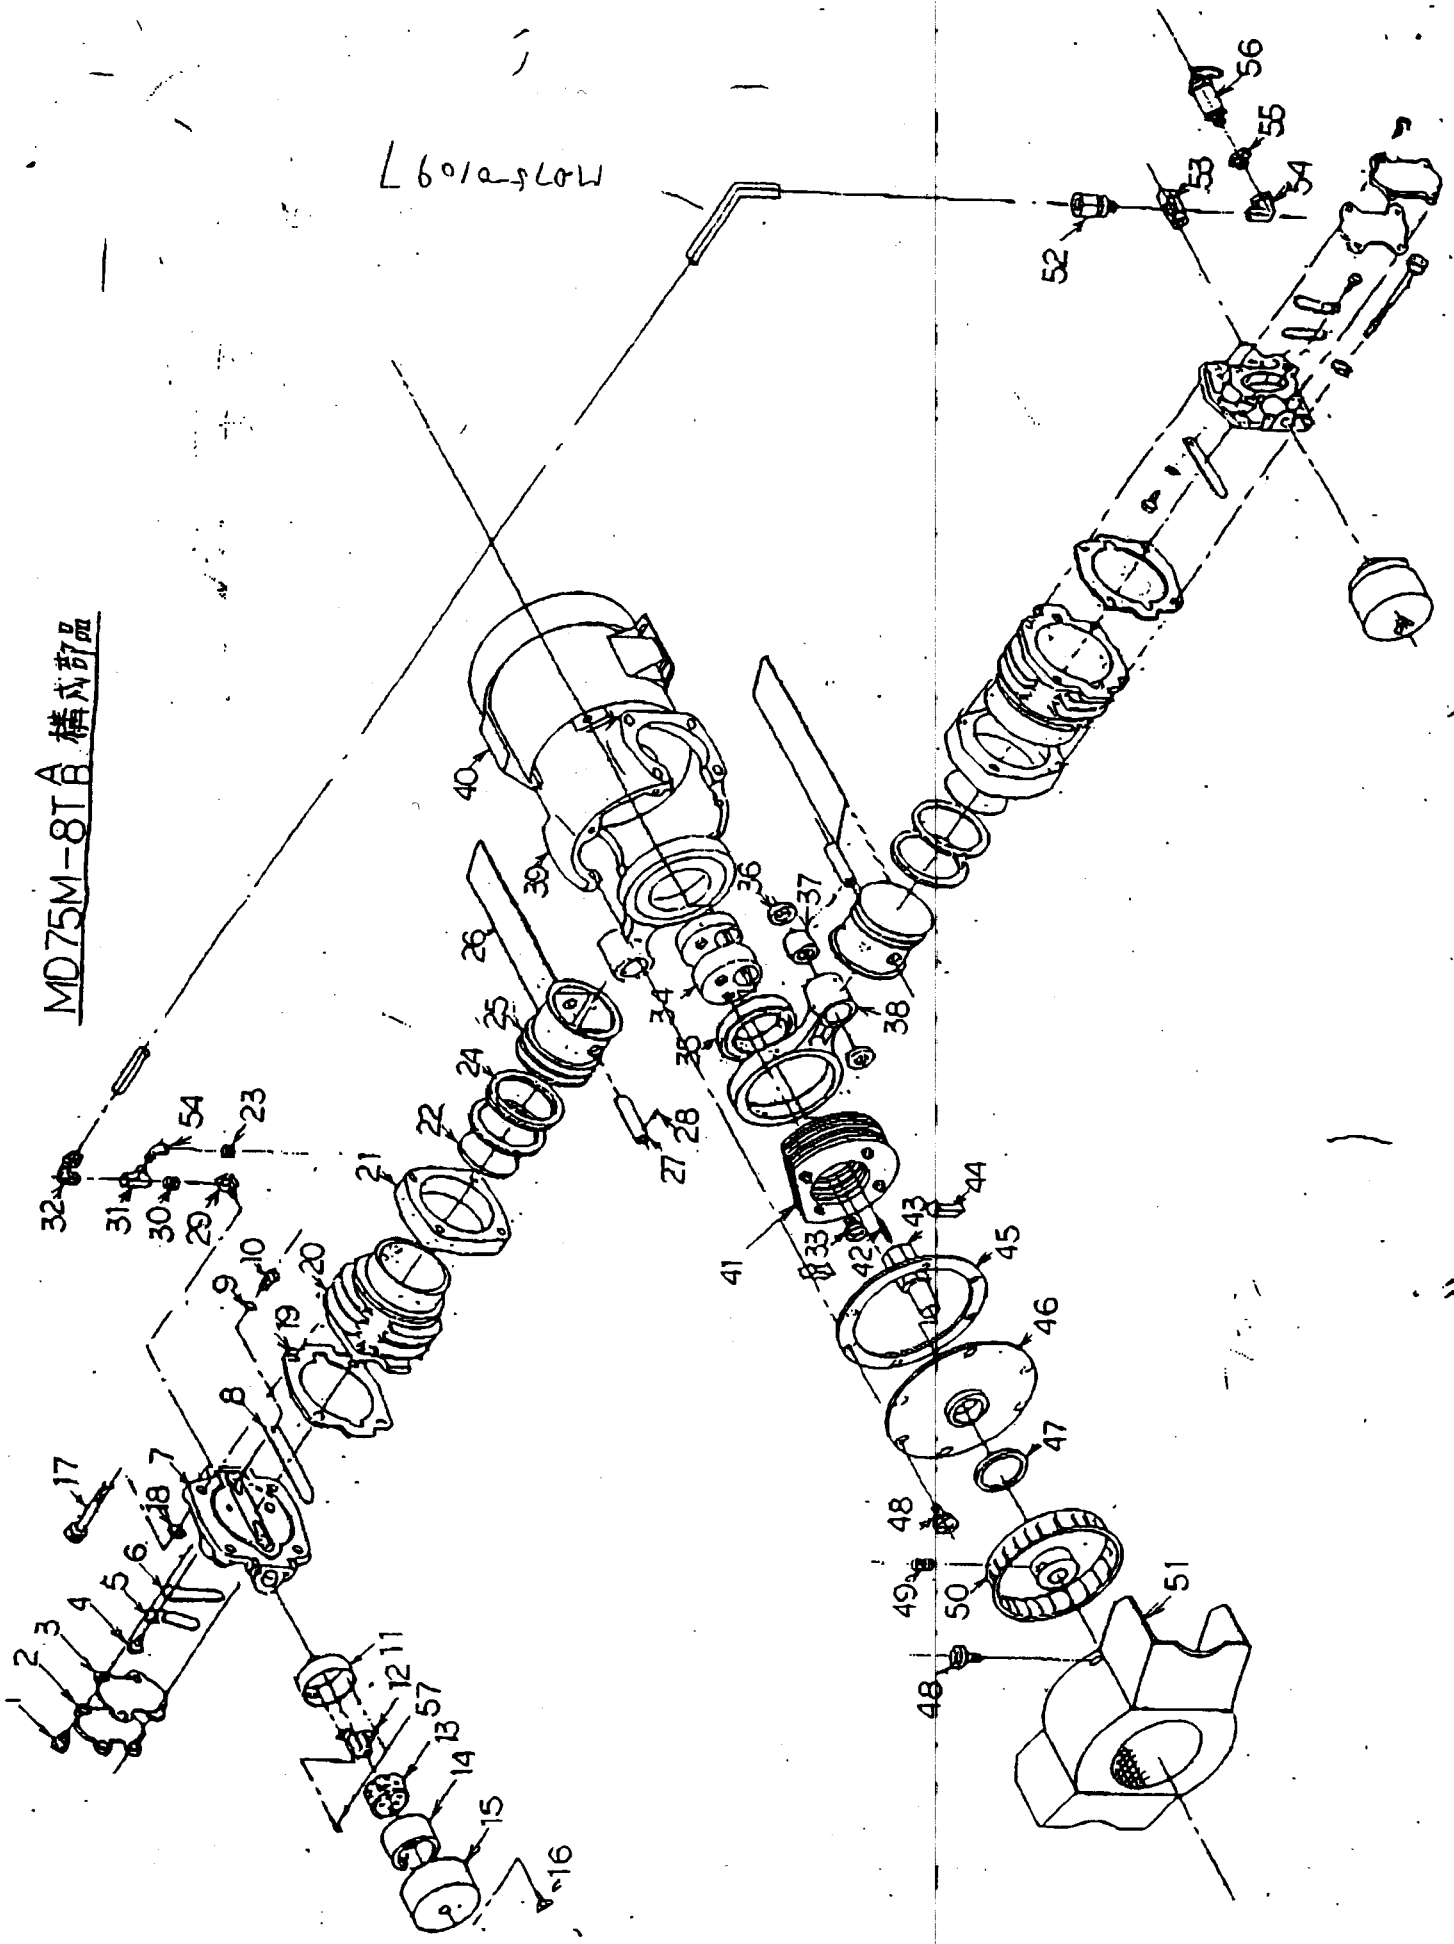

## MD75M-8T. A. B. PARTS LIST

No.	PART NO.	PART NAME	MARUYAMA PART NO.
1	MD40-01020	SCREW, CAP	992405
2	MD20-01100	PLATE, HEAD	992399
3	MD20-01200-01	GASKET, HEAD	992389
4	MD40-01019	BOLT	992386
5	MD20-01400	RETAINER, VALVE	992385
6	MD20-01300	VALVE, PLATE	992384
7	MD75-00780	HEAD SYLINDER	587321
8	AH1-01500-01	VALVE, PLATE	992383
9	MD1-304	WASHER, PLAIN	992382
10	MD1-302	SCREW, CAP	992381
11	MD75-00558	BODY	992419
12	MD75-00551	PLATE, HEAD	992420
13	MD75-00554	FILTER GUARD	992422
14	MD75-00557	FILTER	992423
15	MD75-00552	CAP	992424
16	MD75-00573	WING BOLT	992425
17	MD75-00510	SCREW, CAP	992417
18	AF450004	WASHER, PLAIN	992416
19	AH1-00200-01	GASKET, HEAD	992380
20	MD75-00010	CYLINDER (50HZ)	992387
	MD75-00710	CYLINDER (60HZ)	587324
21	MD75-00041	SPACER (50HZ)	587635
	MD75-00718	SPACER (60HZ)	587636
22	MY-571	RING, TENTION	992391
23	MD75-00659	PLUG	
24	MD40-05010	RING, SEAT	992392
25	MY-511	PISTON	587328
26	MD40-05020	RING, WEAR	992393
27	MY-580	PIN PISTON	587329
28	MD40-01066	SPRING PIN	587637
29	MD75-00595	ELBOW	
30	MD75-00330	NIPPLE	992428
31	MD75-00340	TEE	992427
32	MY-840	ELBOW UNION	587334

## MD75M-8T A,B PARTS LIST

NO	品番	CODE	NAME	MEMO
33	587644	AF350048	SCREW	
34		M075-00712	CAM,CRANKPIN	50HZ
		MD75-00721	CAM,CRANKPIN	60HZ
	620653		CONNECTING ROD ASSY	INC.35-38
35			BEARING BALL	
36			OIL SEAL	
37			BEARING NEEDLE	
38			CONNECTING ROD	
39		M075-00729	CASE,CRANK	
40		MD75-00726	MOTOR	50HZ
		MD75-00727	MOTOR	60HZ
41		MD75-00835	WHEEL FLY ASSY	50HZ
		MD75-00836	WHEEL FLY ASSY	60HZ
42	587344	AF406243	STUD	
43		MD75-0000895	SHAFT FAN	
44	587346	MD75-00565	FELT	
45	587347	MD75-00656	GASKET	
46		MD75-00560	COVER	
47	587650	MD40-01075	O-RING	
48	587350	AF350046	SCREW	
49		MD75-00837	SCREW SET	
50	599803	MD75-00564	FAN	
51		MD75-004501-01	COVER FAN	
52	587354	MD75-00687	HALF UNION	
53		MD075-00594	CROSS JOINT	
54	992433	MD75-00522	ELBOW STREET	
55	992436	MD40-02200	CUSHING	
56	992435	MD20-07503	VALVE SAFETY	
57	992421	MD75-00555	SCREW	