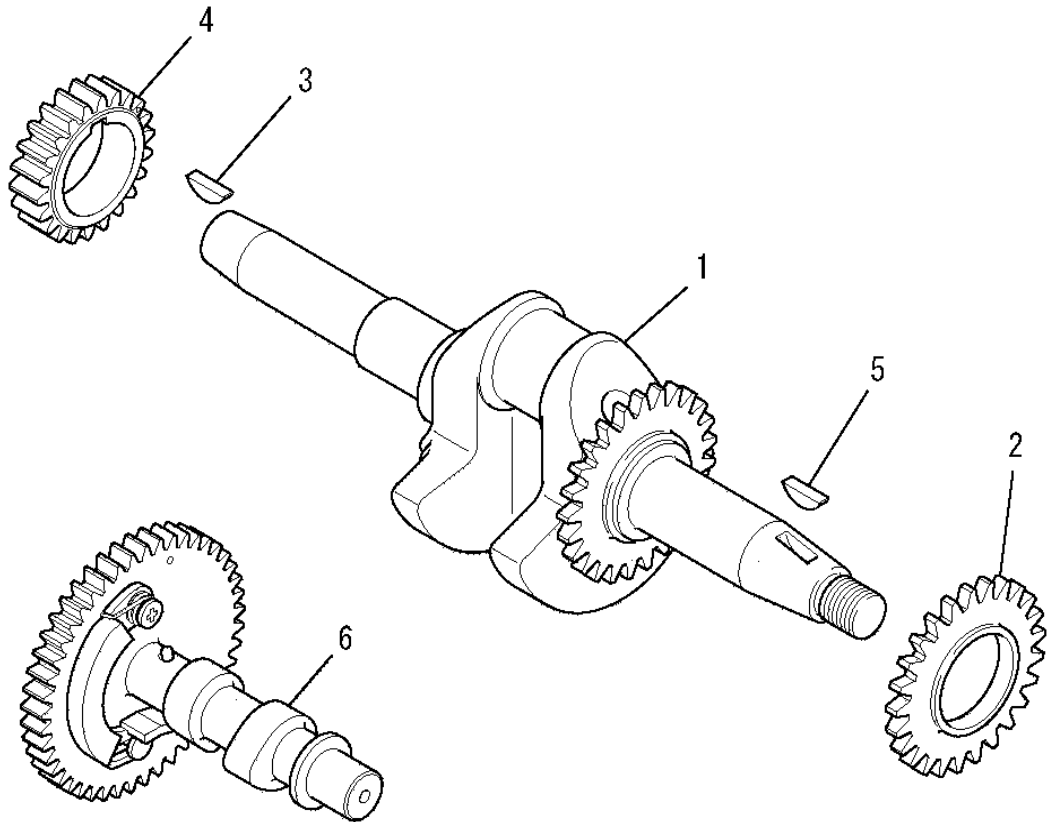

(E) CRANKSHAFT GROUP

No.	R/N	Parts No.	Parts Name	No. Req'd	Inte	Remarks	Serial No. (From~To)
1		LD02063CA	CRANKSHAFT ASSY	1		INCL. NO. 2, 3	
2		LD63049AA	GEAR	1			
3		LW430B05X016	KEY, WOODRUFF	1			
4		LD63046AA	GEAR, CRANKSHAFT	1			
5		LW430B05X016	KEY, WOODRUFF	1			
6		LV01201AA	CAMSHAFT GEAR ASSY	1