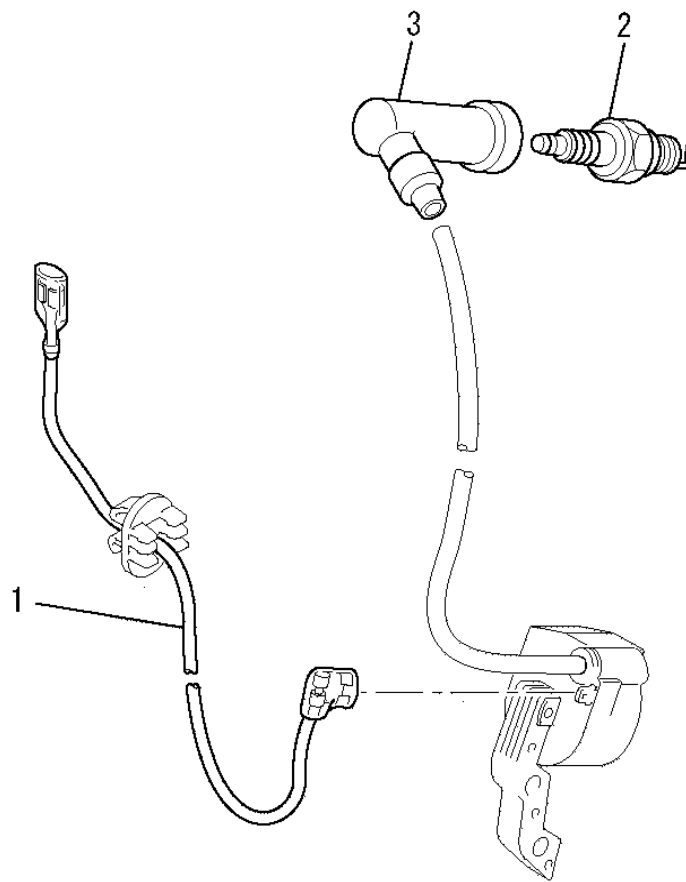

# (U) SWITCH GROUP

No.	R/N	Parts No.	Parts Name	No. Req'd	Inte	Remarks	Serial No. (From~To)
1		LE80021AA	SWITCH, STOP	1			
2		LE90190AA	WIRE, LEAD	1			
3		LE90191AA	WIRE, LEAD	1			

**(X) COVER GROUP**

No.	R/N	Parts No.	Parts Name	No. Req'd	Inte	Remarks	Serial No. (From~To)
1		LR40031DA	COVER, FRONT	1			
2		LU12025AA	TAP-SCREW	2			

## 2. LEAD WIRE, PLUG, CAP

No.	R/N	Parts No.	Parts Name	No. Req'd	Inte	Remarks	Serial No. (From~To)
1		LE90069AA	WIRE, LEAD	1			
2		LE41014BA	PLUG, SPARK	1			
3		KE42027AA	CAP, PLUG	1			