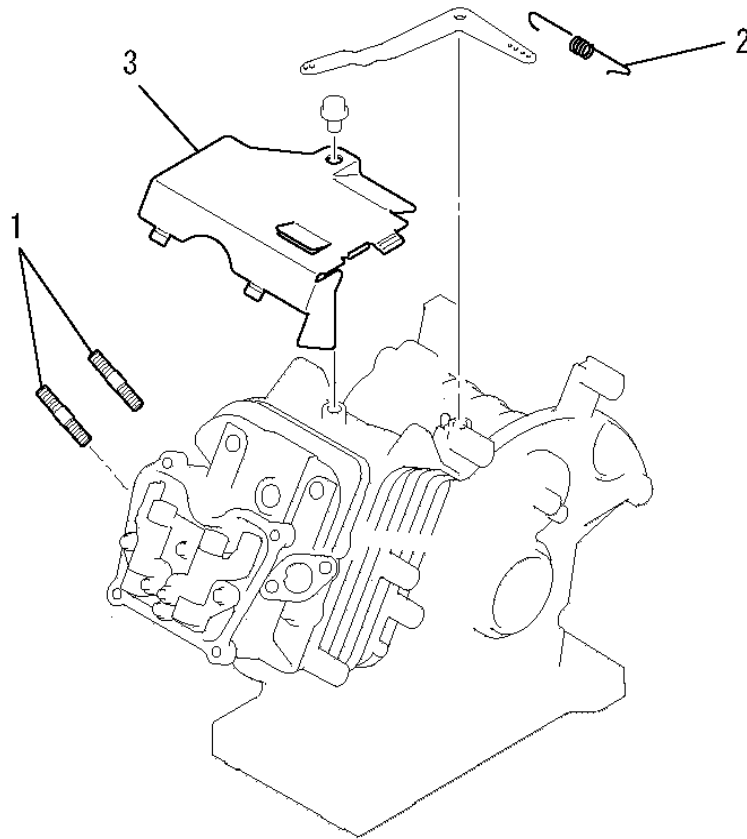

1. BOLT, SPRING, COVER

No.	R/N	Parts No.	Parts Name	No. Req'd	Inte	Remarks	Serial No. (From~To)
1		LB151B08020	BOLT, STUD	2			
2		LG34037HA	SPRING, GOV	1			
3		LH40073AA	COVER, TOP	1