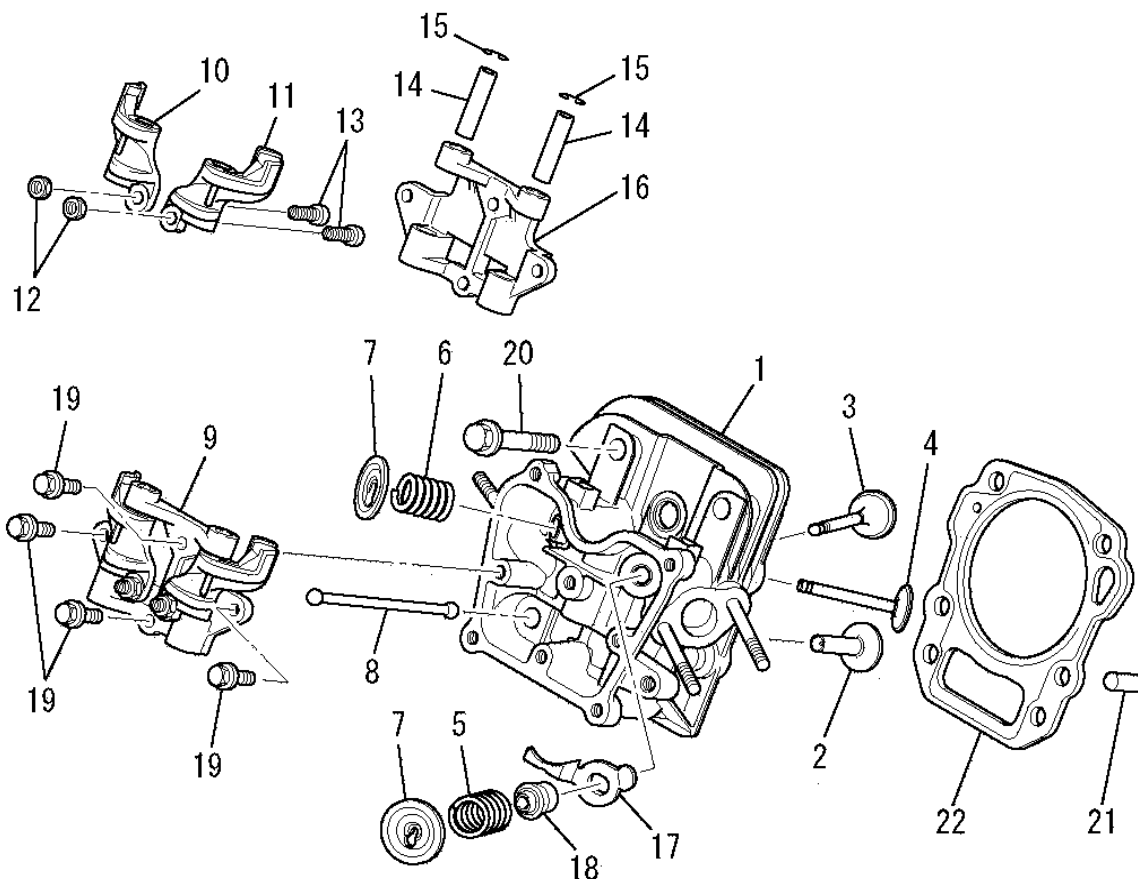

(B) CYLINDER HEAD GROUP

No.	R/N	Parts No.	Parts Name	No. Req'd	Inte	Remarks	Serial No. (From~To)
1		LC02056AA	CYLINDER HEAD ASSY	1		WITH LB151B06075	
2		LV24011AA	TAPPET	2			
3		LV34005AA	VALVE, INTAKE	1			
4		LV43007AA	VALVE, EXHAUST	1			
5		LV55009AA	SPRING, VALVE	1			
6		LV55008AA	SPRING, VALVE	1			
7		LV64004AA	RETAINER, VALVE SPG	2			
8		LV71010AA	ROD, PUSH	2			
9		LV02004BA	ROCKER ARM ASSY	1		INCL. NO. 10-16	
10		LV72016AA	ARM, ROCKER	1			
11		LV72017AA	ARM, ROCKER	1			
12		LU23013AA	NUT	2