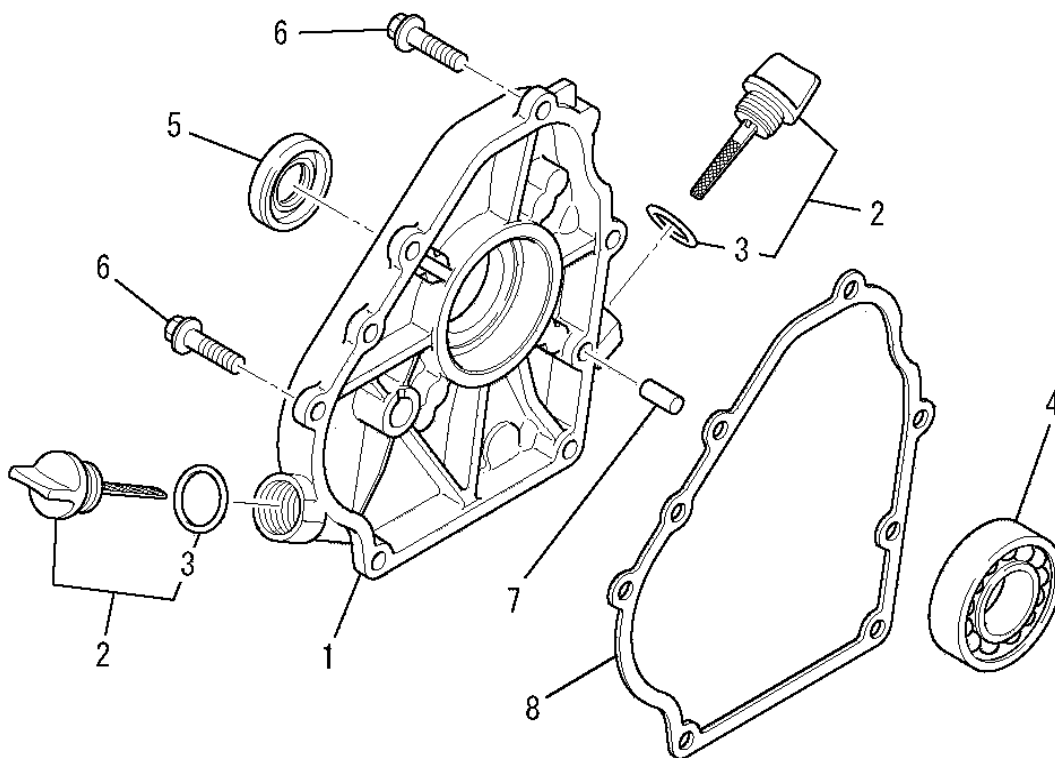

(D) CASE COVER GROUP

No.	R/N	Parts No.	Parts Name	No. Req'd	Inte	Remarks	Serial No. (From~To)
1		LB64013FA	COVER, CRANKCASE	1			
2		LL21016BA	GAUGE, OIL	2		INCL. NO. 3	
3		LW23003AA	O-RING	2			
4		LW11019AA	BEARING, BALL	1			
5		LW25010AA	OIL SEAL	1			
6		LB800B08030	BOLT, FLANGE	6			
7		LU44001AA	PIN, DOWEL	2			
8		LW31015AA	GASKET, CRANKCASE	1