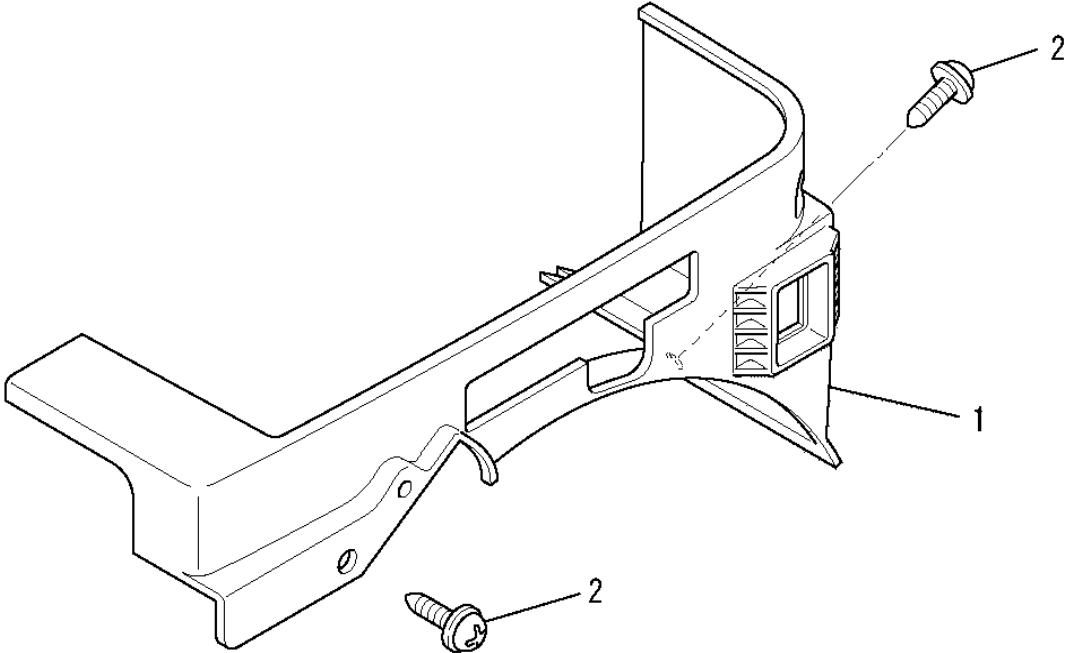

# (U) SWITCH GROUP

No.	R/N	Parts No.	Parts Name	No. Req'd	Inte	Remarks	Serial No. (From~To)
1		LE80021AA	SWITCH, STOP	1			
2		LE90190AA	WIRE, LEAD	1			
3		LE90191AA	WIRE, LEAD	1			

**(X) COVER GROUP**

No.	R/N	Parts No.	Parts Name	No. Req'd	Inte	Remarks	Serial No. (From~To)
1		LR40031DA	COVER, FRONT	1			
2		LU12025AA	TAP-SCREW	2			