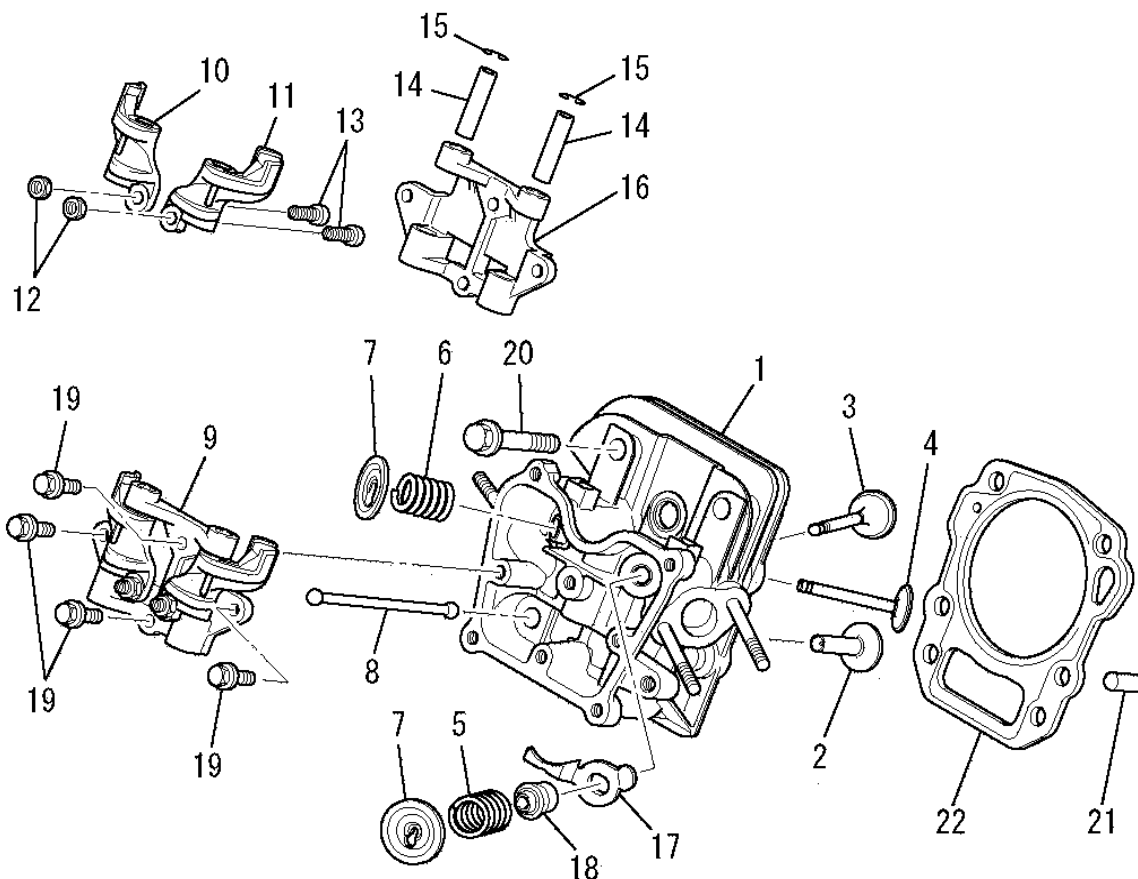

# (A) CYLINDER BLOCK GROUP

No.	R/N	Parts No.	Parts Name	No. Req'd	Inte	Remarks	Serial No. (From~To)
1		LB44013AA	CYLINDER BLOCK	1			
2		LG01003BA	GOVERNOR GEAR ASSY	1		INCL. NO. 3	
3		LG14004AA	SLIDER, GOV	1			
4		LG22022AA	SHAFT, GOV	1			
5		LL22003AA	PLUG, DRAIN	2			
6		LW25011AA	OIL SEAL	1			
7		LW11024AA	BEARING, BALL	1			
8		LW200H06	WASHER	1			
9		LW39070AA	GASKET	2			

## (B) CYLINDER HEAD GROUP

No.	R/N	Parts No.	Parts Name	No. Req'd	Inte	Remarks	Serial No. (From~To)
1		LC02056AA	CYLINDER HEAD ASSY	1		WITH LB151B06075	
2		LV24011AA	TAPPET	2			
3		LV34005AA	VALVE, INTAKE	1			
4		LV43007AA	VALVE, EXHAUST	1			
5		LV55009AA	SPRING, VALVE	1			
6		LV55008AA	SPRING, VALVE	1			
7		LV64004AA	RETAINER, VALVE SPG	2			
8		LV71010AA	ROD, PUSH	2			
9		LV02004BA	ROCKER ARM ASSY	1		INCL. NO. 10-16	
10		LV72016AA	ARM, ROCKER	1			
11		LV72017AA	ARM, ROCKER	1			
12		LU23013AA	NUT	2			

## (B) CYLINDER HEAD GROUP

No.	R/N	Parts No.	Parts Name	No. Req'd	Inte	Remarks	Serial No. (From~To)
13		LV73005AA	SCREW, ADJUST	2			
14		LV75009BA	SHAFT	2			
15		LFR34111	CLIP, PISTON PIN	2			
16		LV74005AA	PLATE	1			
17		LV90016AA	PLATE	1			
18		LW21023AA	SEAL, VALVE STEM	1			
19		LB800A06016	BOLT, FLANGE	4			
20		LB800B08055	BOLT, FLANGE	4			
21		LU44001AA	PIN, DOWEL	2			
22		LC66015AA	GASKET, HEAD	1			

## 4. TOOL SET

No.	R/N	Parts No.	Parts Name	No. Req'd	Inte	Remarks	Serial No. (From~To)
1		LN12004DA	SPANNER, BOX	1			
2		LN13001AA	DRIVER, SCREW	1			
3		LFA21533D	BAG, TOOL	1			