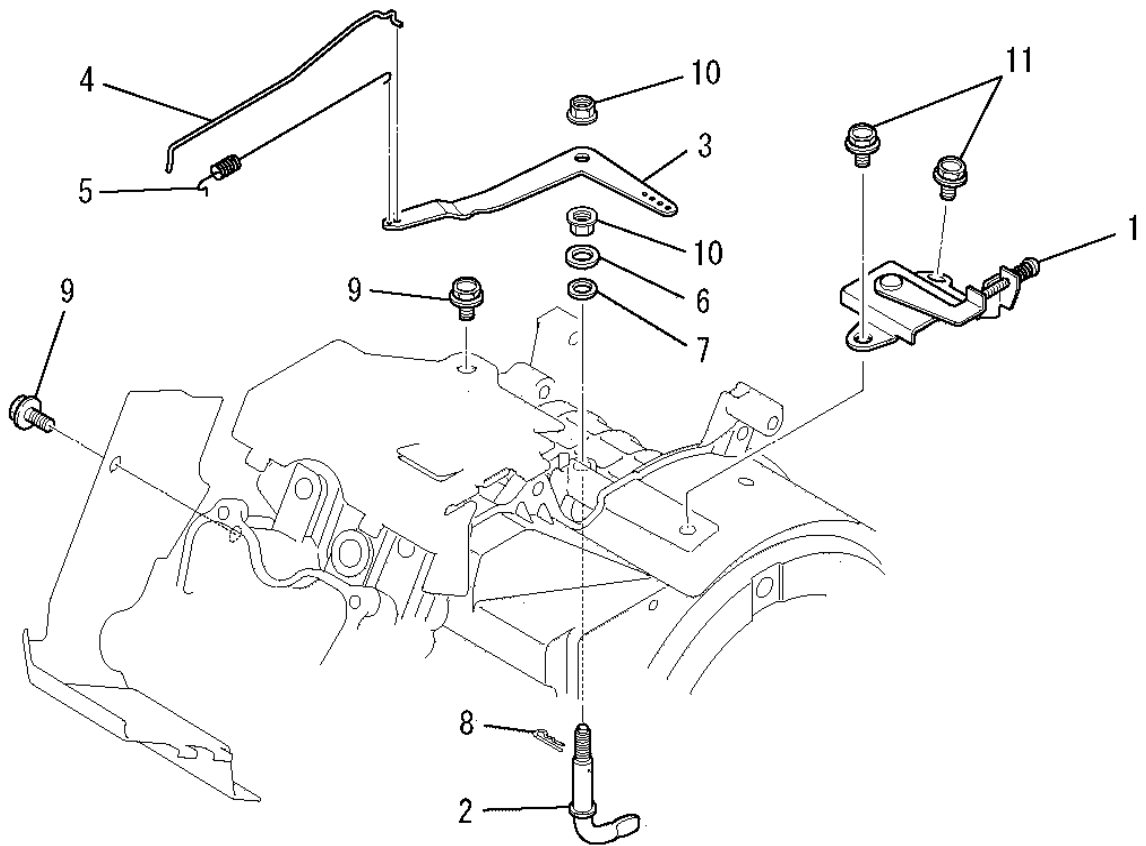

(J) CONTROL PANEL GROUP

No.	R/N	Parts No.	Parts Name	No. Req'd	Inte	Remarks	Serial No. (From~To)
1		LG03031AA	PANEL, CONTROL	1			
2		LG22018AA	SHAFT, GOV	1			
3		LG31030AA	LEVER, GOV	1			
4		LG41023AA	ROD, GOV	1			
5		LG42024AA	SPRING, ROD	1			
6		LG90015AA	WASHER	1			
7		LG90016AA	SEAL, DUST	1			
8		LU70006AA	CLIP	1			
9		LB800A06012	BOLT, FLANGE	2			
10		LFR42734	NUT, FLANGE	2			
11		LB800A06008K	BOLT, FLANGE	2