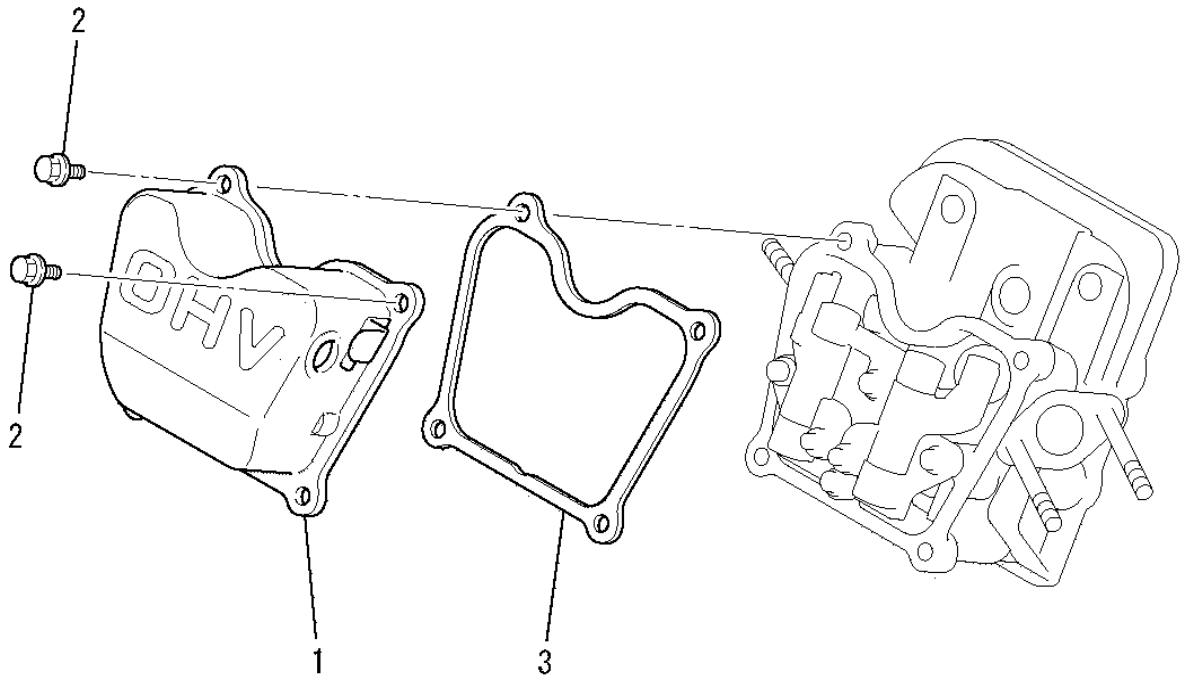

# (A) CYLINDER BLOCK GROUP

No.	R/N	Parts No.	Parts Name	No. Req'd	Inte	Remarks	Serial No. (From~To)
1		LB44013AA	CYLINDER BLOCK	1			
2		LG01003BA	GOVERNOR GEAR ASSY	1		INCL. NO. 3	
3		LG14004AA	SLIDER, GOV	1			
4		LG22022AA	SHAFT, GOV	1			
5		LL22003AA	PLUG, DRAIN	2			
6		LW25011AA	OIL SEAL	1			
7		LW11024AA	BEARING, BALL	1			
8		LW200H06	WASHER	1			
9		LW39070AA	GASKET	2			

## (B) CYLINDER HEAD GROUP

No.	R/N	Parts No.	Parts Name	No. Req'd	Inte	Remarks	Serial No. (From~To)
1		LC02056AA	CYLINDER HEAD ASSY	1		WITH LB151B06075	
2		LV24011AA	TAPPET	2			
3		LV34005AA	VALVE, INTAKE	1			
4		LV43007AA	VALVE, EXHAUST	1			
5		LV55009AA	SPRING, VALVE	1			
6		LV55008AA	SPRING, VALVE	1			
7		LV64004AA	RETAINER, VALVE SPG	2			
8		LV71010AA	ROD, PUSH	2			
9		LV02004BA	ROCKER ARM ASSY	1		INCL. NO. 10-16	
10		LV72016AA	ARM, ROCKER	1			
11		LV72017AA	ARM, ROCKER	1			
12		LU23013AA	NUT	2			

## (B) CYLINDER HEAD GROUP

No.	R/N	Parts No.	Parts Name	No. Req'd	Inte	Remarks	Serial No. (From~To)
13		LV73005AA	SCREW, ADJUST	2			
14		LV75009BA	SHAFT	2			
15		LFR34111	CLIP, PISTON PIN	2			
16		LV74005AA	PLATE	1			
17		LV90016AA	PLATE	1			
18		LW21023AA	SEAL, VALVE STEM	1			
19		LB800A06016	BOLT, FLANGE	4			
20		LB800B08055	BOLT, FLANGE	4			
21		LU44001AA	PIN, DOWEL	2			
22		LC66015AA	GASKET, HEAD	1			

# (C) HEAD COVER GROUP

No.	R/N	Parts No.	Parts Name	No. Req'd	Inte	Remarks	Serial No. (From~To)
1		LC09014AA	COVER, HEAD	1			
2		LB800A06012	BOLT, FLANGE	4			
3		LW33007AA	GASKET, HEAD COVER	1			