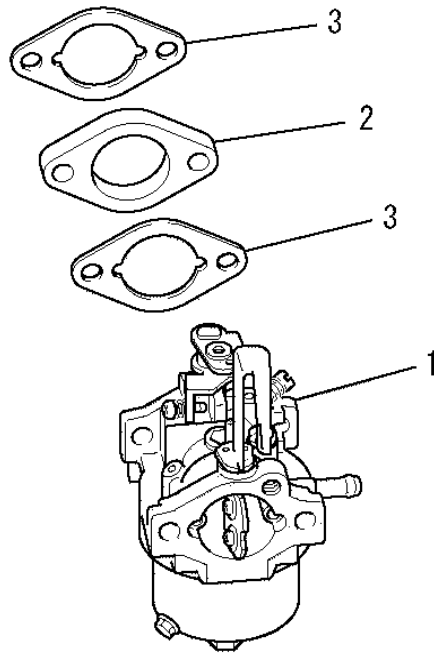

(I) CARBURETOR GROUP

No.	R/N	Parts No.	Parts Name	No. Req'd	Inte	Remarks	Serial No. (From~To)
1		LK13039EB	CARBURETOR (F)	1			
2		LK33005AA	INSULATOR	1			
3		LW34029AA	GASKET, CARBURETOR	2