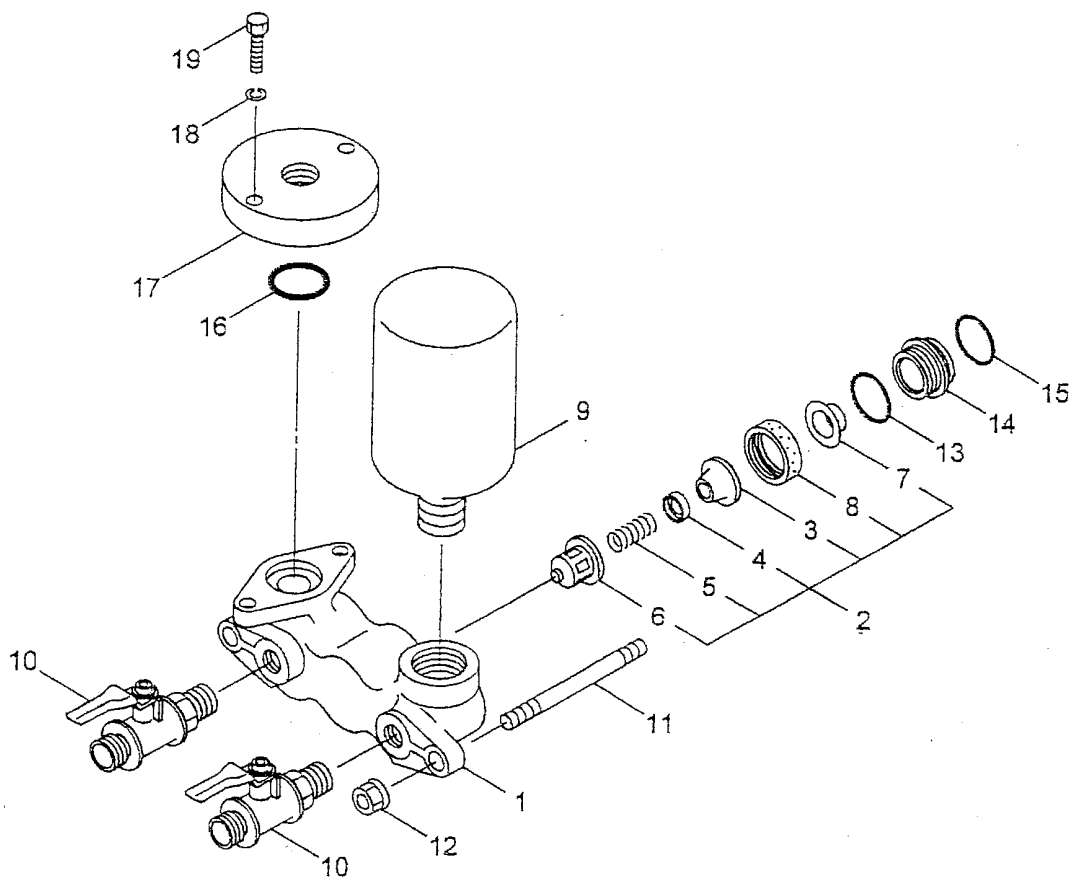

6. POWER SPRAYER Discharge Valve

Ref.No.	Part No.	Part Name	Q'ty	Remarks
6-1	118409	Discharge Manifold	1	
6-2	105510	Discharge Valve Ass'y	3	Incl.3-8
6-3	105511	Discharge Valve Seat	3	
6-4	022842	Discharge Valve	3	
6-5	022031	Spring	3	
6-6	105512	Retainer	3	
6-7	105513	Packing Ring	3	
6-8	105514	Valve Case	3	
6-9	117813	Air Chamber	1	
6-10	117609	Cock Ass'y	2	PF1/4xPT1/4
6-11	085203	Stud	2	M8x150x11x18
6-12	101804	Nut	2	M8
6-13	023172	O-Ring	3	P22
6-14	022931	Adapter	3	
6-15	015862	O-Ring	3	P21
6-16	014179	O-Ring	1	P20
6-17	547353	Flange	1	
6-18	012502	Spring Washer	2	M6
6-19	082105	Bolt	2	M6x25