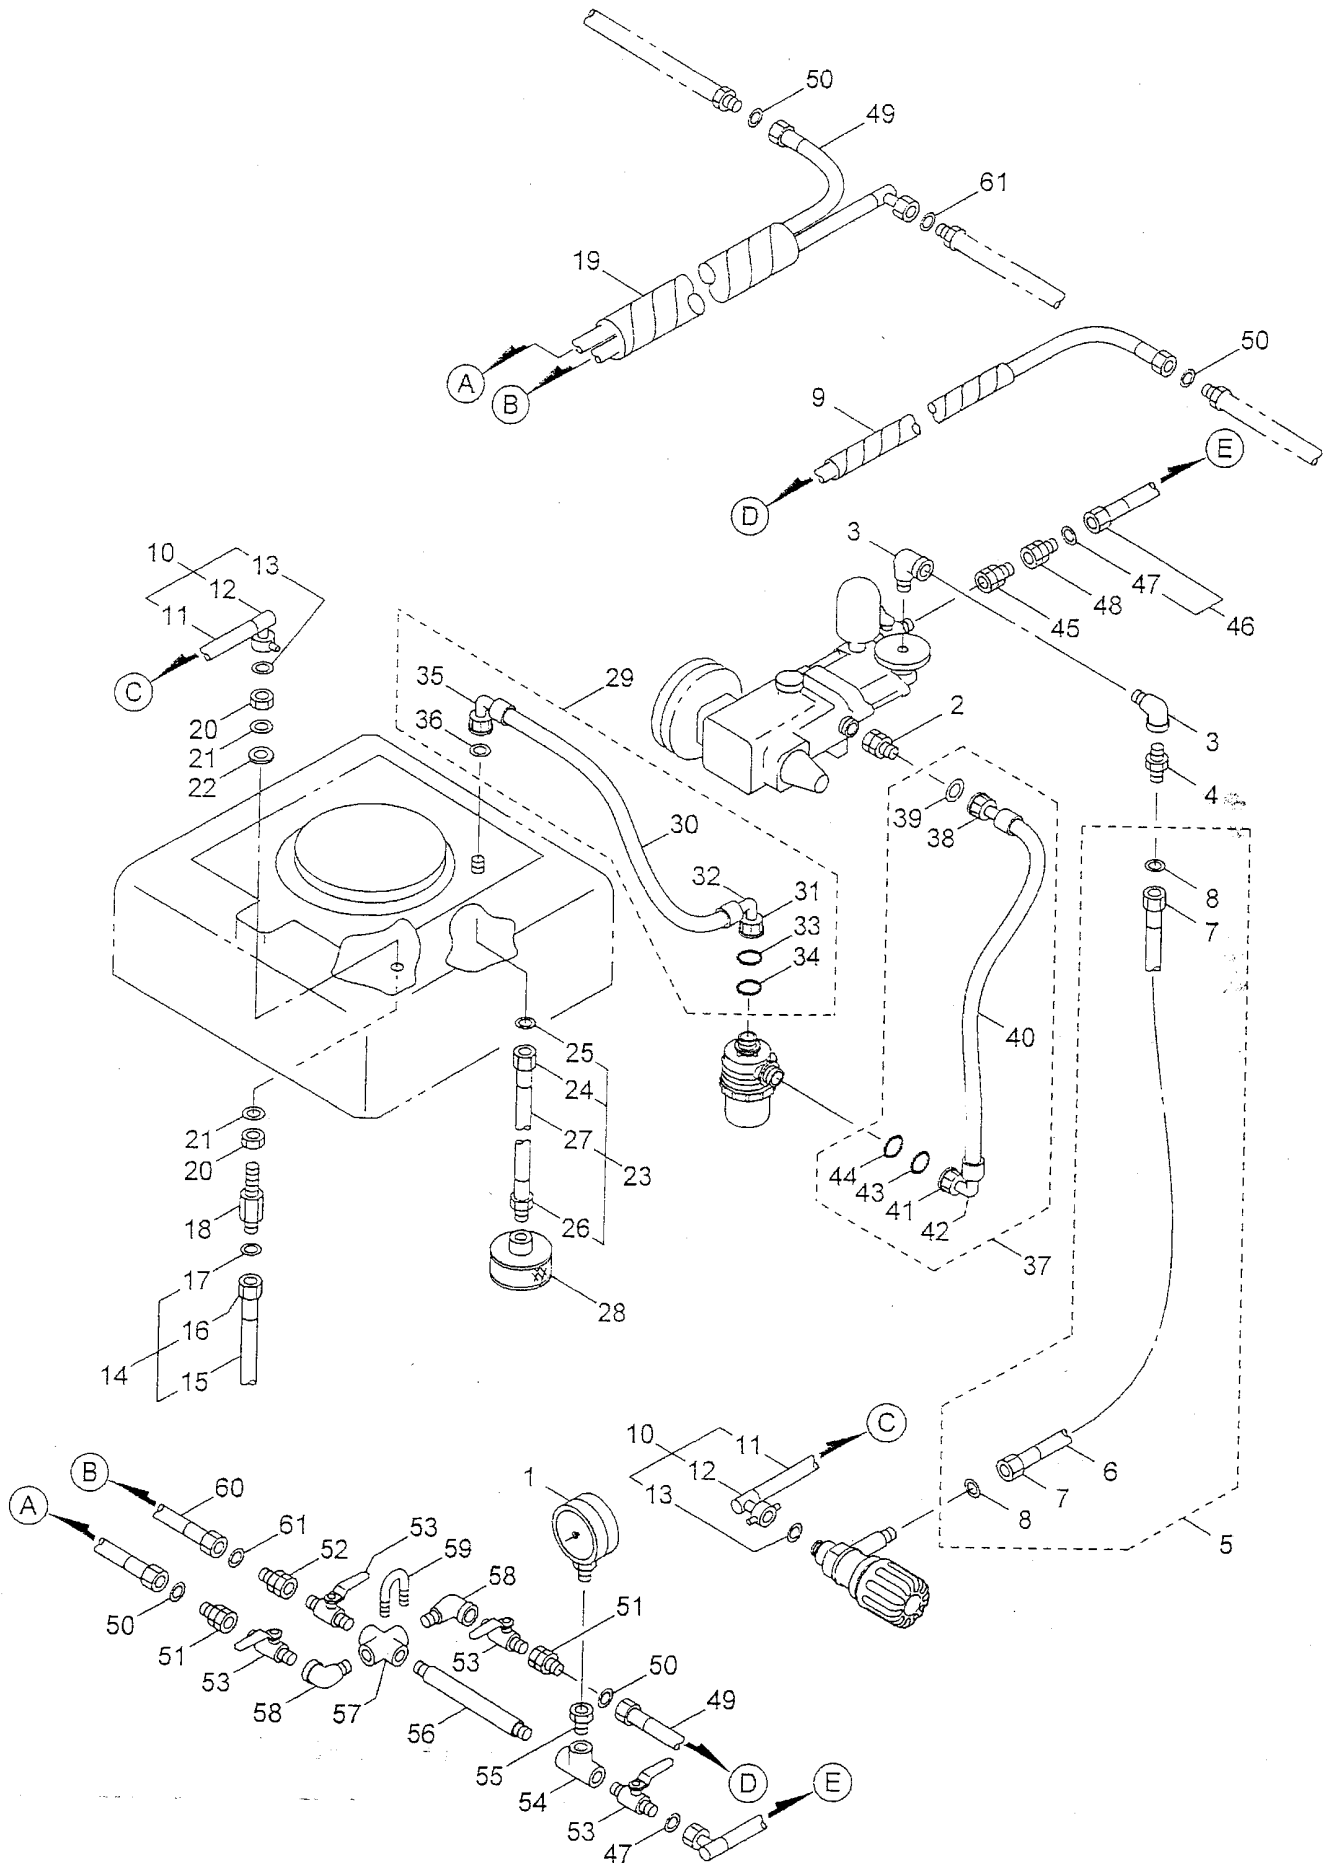

2. PIPING

Ref.No.	Part No.	Part Name	Q'ty	Remarks
2-46	548495	Hose Ass'y	1	Incl.47
2-47	111569	Packing	2	9.5x15xt1.5
2-48	572868	Hose Coupling	1	
2-49	548082	Hose Ass'y	2	Incl.50
2-50	111569	Packing	4	9.5x15xt1.5
2-51	572868	Hose Coupling	2	
2-52	572868	Hose Coupling	1	
2-53	140040	Ball Cook	4	R3/8xG3/8
2-54	547469	Tee	1	3/8
2-55	168116	Bush	1	
2-56	547470	Long Nipple	1	3/8x200L
2-57	542181	Cross	1	VC-2033(3/8)
2-58	149153	Elbow	2	PT3/8
2-59	543001	U-Bolt	2	M8x20A
2-60	548084	Hose Ass'y	1	Incl.61
2-61	111569	Packing	2	9.5x15xt1.5