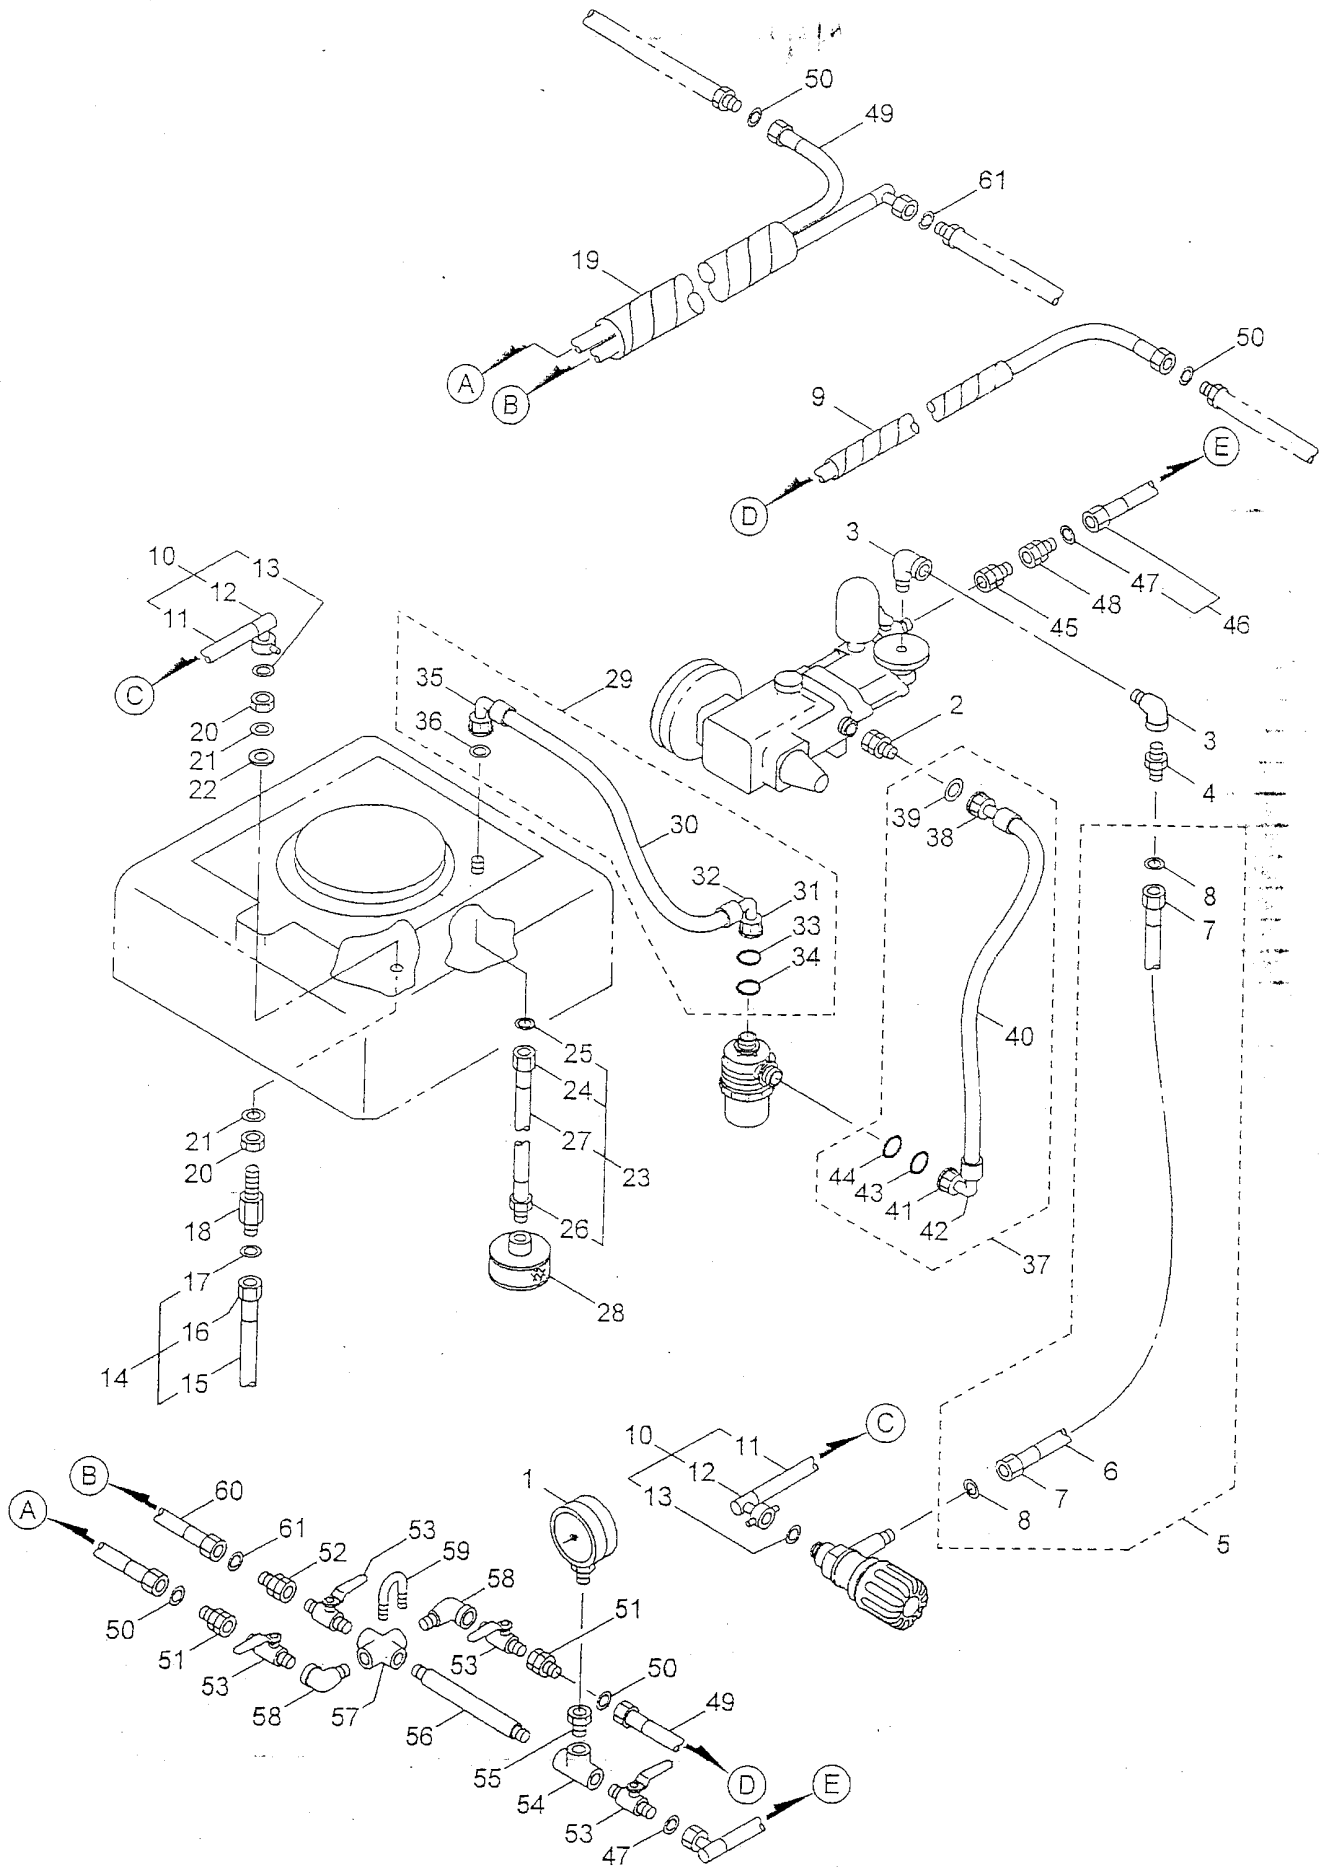

2. PIPING

Ref.No.	Part No.	Part Name	Q'ty	Remarks
2-1	547464	Pressure Gauge	1	AT-60X6MPAPT1/4
2-2	580405	Hose Coupling	1	PF3/4xPF1
2-3	149153	Elbow	2	PT3/8
2-4	058464	Nipple	1	PT3/8xPF3/8
2-5	548487	Hose Ass'y	1	Incl.6-8
2-6	548488	Hose	1	10x1750L
2-7	572868	Hose Coupling	2	
2-8	111569	Packing	2	9.5x15xt1.5
2-9	548093	Hose Protector	8	23x300L
2-10	548489	Hose Ass'y	1	Incl.11-13
2-11	548490	Hose	1	13x520L
2-12	061435	Hose Coupling	2	PF1/2
2-13	011119	Packing	2	12x18.5xt1.5
2-14	548491	Hose Ass'y	1	Incl.15-17
2-15	548492	Hose	1	13x350L
2-16	098009	Hose Coupling	1	G1/2
2-17	103685	Packing	1	12x18.5xt1.5
2-18	546517	Coupling	1	1/2x45L
2-19	548092	Hose Protector	8	18x300L
2-20	060622	Nut	2	PF1/2
2-21	022901	Washer	2	M16
2-22	103687	Packing	1	23.5x30xt2
2-23	548090	Hose Ass'y	1	Incl.24-27
2-24	098011	Hose Coupling	1	G1
2-25	103687	Packing	1	23.5x30xt2
2-26	028657	Hose Coupling	1	G1
2-27	548091	Hose	1	25x290L
2-28	122017	Suction Strainer Ass'y	1	
2-29	548493	Hose Ass'y	1	Incl.30-36
2-30	548089	Hose	1	25x770L
2-31	189944	Nut	1	
2-32	161692	Hose Coupling	1	1 1/4
2-33	161307	O-Ring	1	
2-34	161308	O-Ring	1	
2-35	061798	Hose Coupling	1	PF1
2-36	023335	Packing	1	23x30xt2
2-37	548494	Sution Hose Ass'y	1	Incl.38-44
2-38	098011	Hose Coupling	1	G1
2-39	103687	Packing	1	23.5x30xt2
2-40	548087	Hose	1	25x510L
2-41	189944	Nut	1	
2-42	161692	Hose Coupling	1	1 1/4
2-43	161307	O-Ring	1	
2-44	161308	O-Ring	1	
2-45	576242	Extension	1	PF1/4xPF3/8