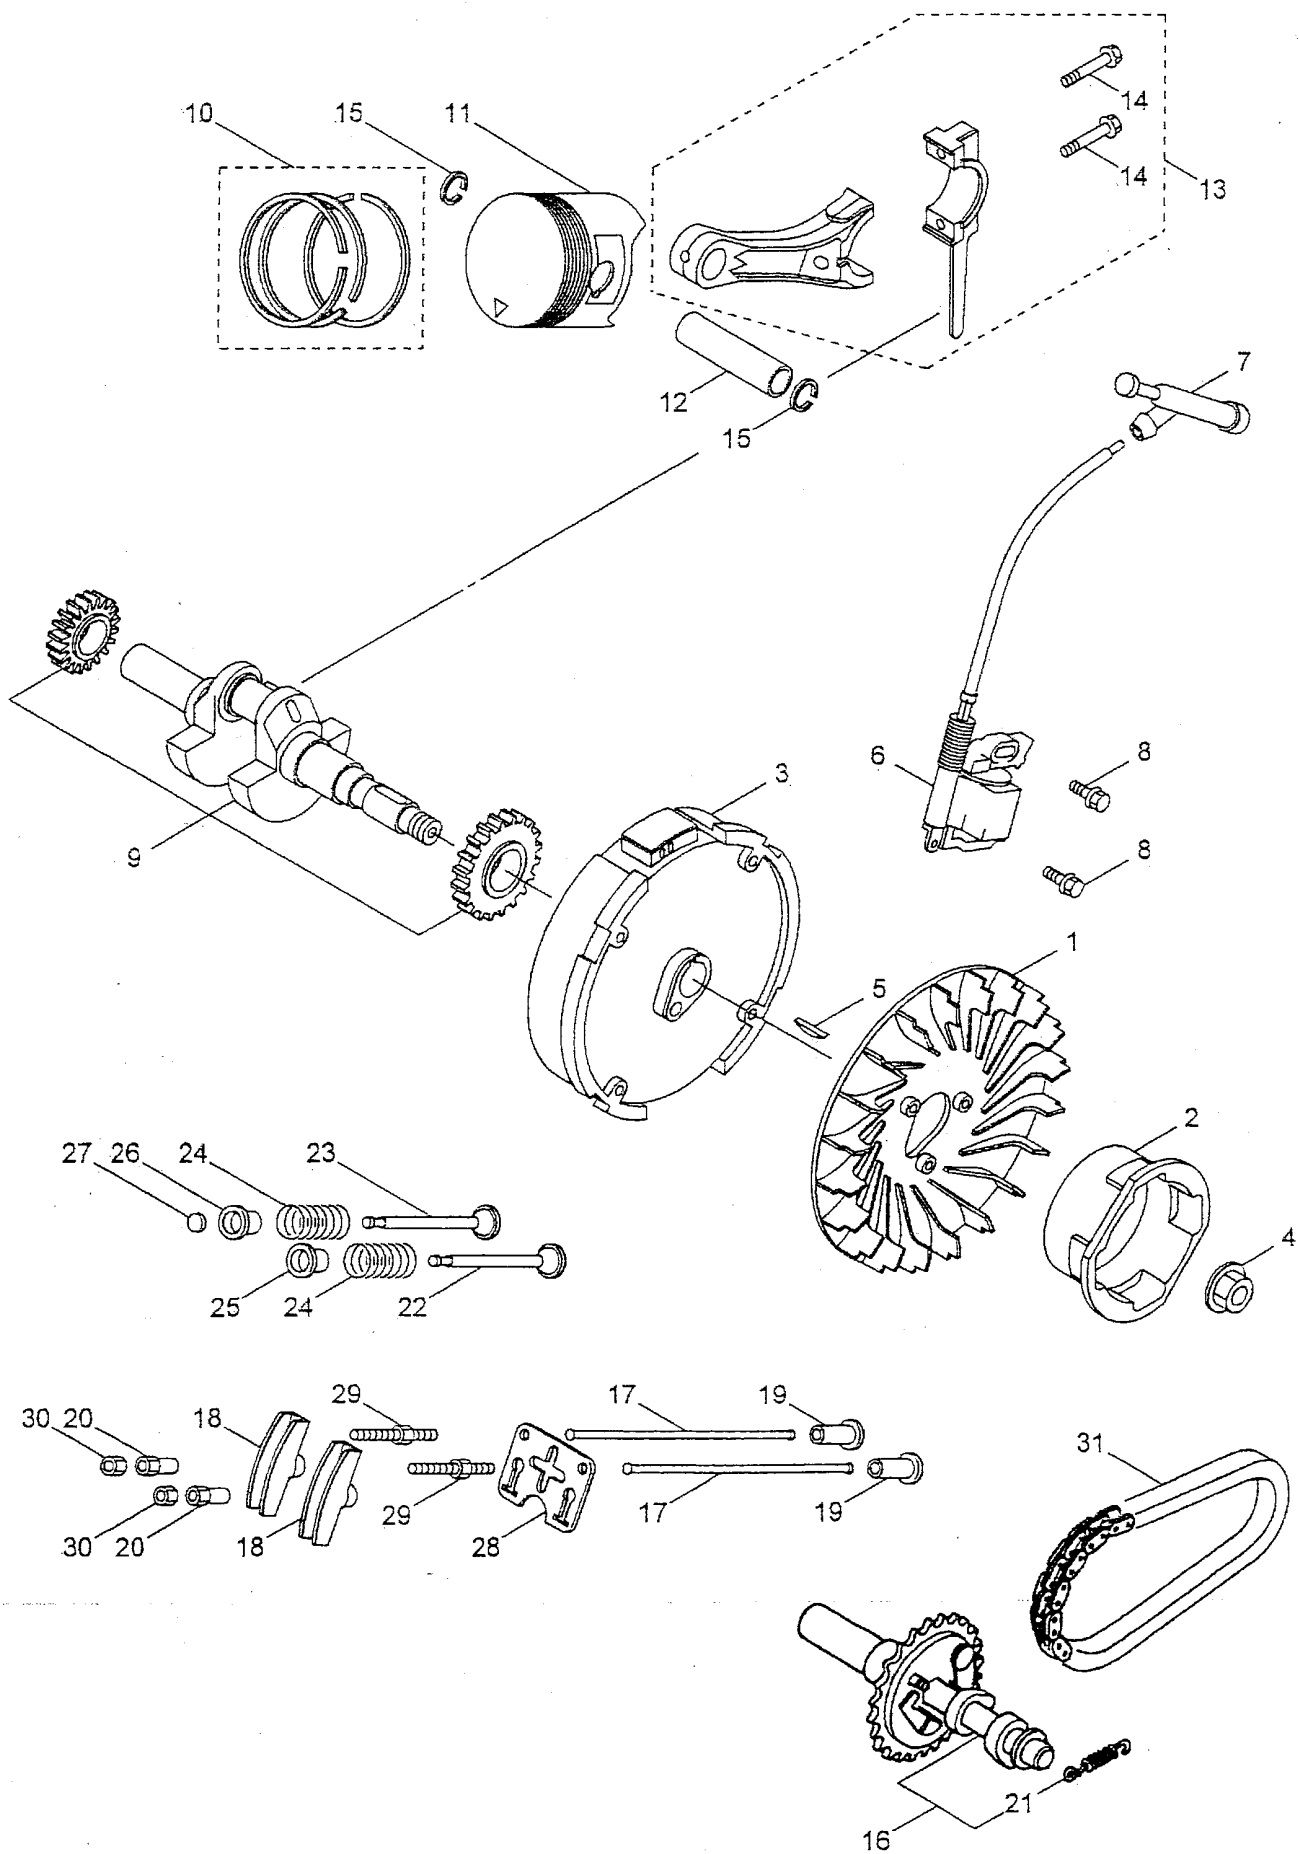

8. ENGINE
Flywheel, Piston

Ref.No.	Part No.	Part Name	Q'ty	Remarks
8-1	626384	Cooling Fan	1	19511-ZE1-000
8-2	626385	Starter Pulley	1	28451-ZH8-003
8-3	629361	Flywheel Comp.	1	31100-ZE1-010
8-4	626388	Special Nut	1	90201-878-003
8-5	626383	Special Woodruff Key	1	13331-357-000
8-6	625232	Ignition Coil Ass'y	1	30500-ZE1-033
8-7	620768	High Tension Terminal Ass'y	1	30600-ZE1-013
8-8	998214	Flange Bolt	2	6X25 90121-952-000
8-9	645994	Crankshaft Comp.	1	13310-ZH8-690
8-10	629363	Piston Ring Set	1	13010-ZH8-941
8-11	625254	Piston	1	13101-ZH8-000
8-12	626355	Piston Pin	1	13111-ZE1-000
8-13	626356	Connecting Rod Ass'y	1	Incl.14 13200-ZE1-010
8-14	626357	Connecting Rod Bolt	2	90001-ZE1-000
8-15	626358	Piston Pin Clip	2	90551-ZE1-000
8-16	645995	Camshaft Ass'y	1	Incl.21 14100-ZH8-690
8-17	626347	Push Rod	2	14410-ZE1-010
8-18	626348	Valve Rocker Arm	2	14431-ZE1-000
8-19	625234	Valve Lifter	2	14441-ZE1-010
8-20	625929	Rocker Arm Pivot	2	14451-ZE1-013
8-21	625925	Weight Return Spring	1	14568-ZE1-000
8-22	625255	Inlet Valve	1	14711-ZF1-000
8-23	625256	Exhaust Valve	1	14721-ZF1-000
8-24	626350	Valve Spring	2	14751-ZF1-000
8-25	626351	Retainer	1	14771-ZE1-000
8-26	626352	Retainer	1	14773-ZE1-000
8-27	626353	Valve Rotator	1	14781-ZE1-000
8-28	626354	Push Rod Guide Plate	1	14791-ZE1-010
8-29	625938	Pivot Bolt	2	90012-ZE0-010
8-30	625939	Pivot Adjusting Nut	2	90206-ZE1-000
8-31	645996	Chain	1	14411-ZH7-V91