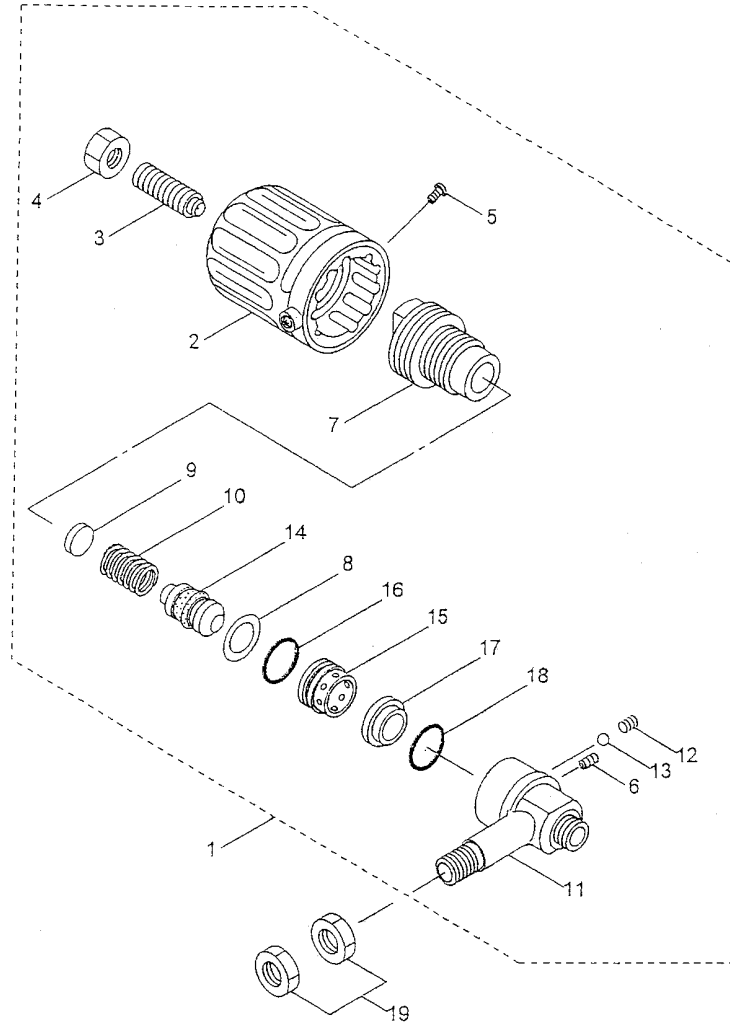

2005. 12.

MARUYAMA

P/N 521807-1

1. MAIN BODY

Ref.No.	Part No.	Part Name	Q'ty	Remarks
1-1	925223	BSW-200	1	SPAIN
1-2		Engine	1	GX160K1-NDM4
1-3	547927	Truck Ass'y	1	
1-4	548310	Side Arm	2	
1-5	548309	Main Arm	1	
1-6	547304	Spring	2	
1-7	547579	Washer	4	
1-8	547580	Nut	2	
1-9	547463	Chemical Tank	1	
1-10	645726	Wheel	2	7N1195-37001
1-11	645727	Axle	2	7N1185-37011
1-12	645728	Tire	1	7E1140-37000
1-13	645729	Tire	1	7E1140-37010
1-14	174228	Strainer	1	
1-15	150772	Elbow	2	
1-16	150773	Packing	2	17x25x4
1-17	022901	Washer	2	M16
1-18	018994	Nut	2	
1-19	548497	Float	1	
1-20	548498	Tube	1	
1-21	645721	Clutch Wire	1	1E1140-51000
1-22	645722	Brake Wire	1	1E1140-51010
1-23	645723	Clutch Wire	2	1E1140-51020
1-24	645724	Clutch Wire	1	1E1140-51030
1-25	645725	Throttle Wire	1	1E1140-51060
1-26	548094	Instruction Manual	1	BSW-200
1-27	400388	Shaft	2	
1-28	400389	Sprocket	2	
1-29	400390	Sprocket	2	
1-30	400391	Chain Case	2	
1-31	400392	Chain Case	2	
1-32	400393	Shaft	2	
1-33	400394	Shaft Case	2	
1-34	400395	Bearing	4	
1-35	400396	Key	2	
1-36	400397	Chain	2	
1-37	400398	Joining Link	2	
1-38	400399	Plug	2	

Ref.No.	Part No.	Part Name	Q'ty	Remarks
4-1	546849	Pressure Regulator Valve	1	Incl.2-18
4-2	540936	Grip	1	
4-3	088913	Cap Screw	1	M8x35
4-4	081039	Nut	1	M8
4-5	087483	Screw	2	M3xP0.5x5
4-6	088912	Cap Screw	1	M4x6
4-7	106495	Guide	1	
4-8	106499	Washer	1	16x21xt0.7
4-9	541769	Retainer	1	15xt2.5
4-10	109298	Spring	1	
4-11	546500	Body	1	
4-12	107221	Spring	1	0.6-7L
4-13	106498	Ball	1	5/32(3.9688)
4-14	543591	Piston Ass'y	1	
4-15	103306	Sleeve	1	
4-16	019261	O-Ring	1	P16
4-17	543507	Valve Seat	1	
4-18	019261	O-Ring	1	P16
4-19	045070	Nut	2	M18x1