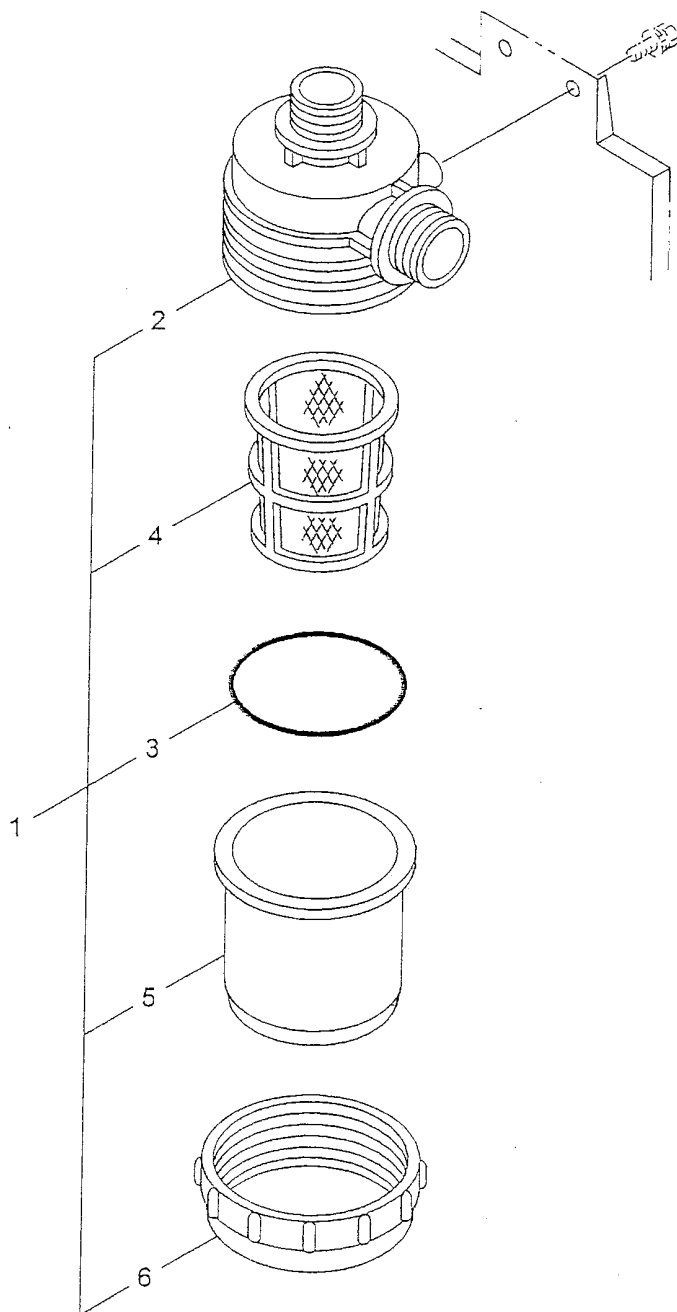

3. STRAINER

Ref.No.	Part No.	Part Name	Q'ty	Remarks
3-1	163117	Strainer Ass'y	1	Incl.2-6
3-2	161652	Body	1	
3-3	161653	O-Ring	1	
3-4	163118	Strainer	1	
3-5	161655	Cap	1	
3-6	161656	Nut	1