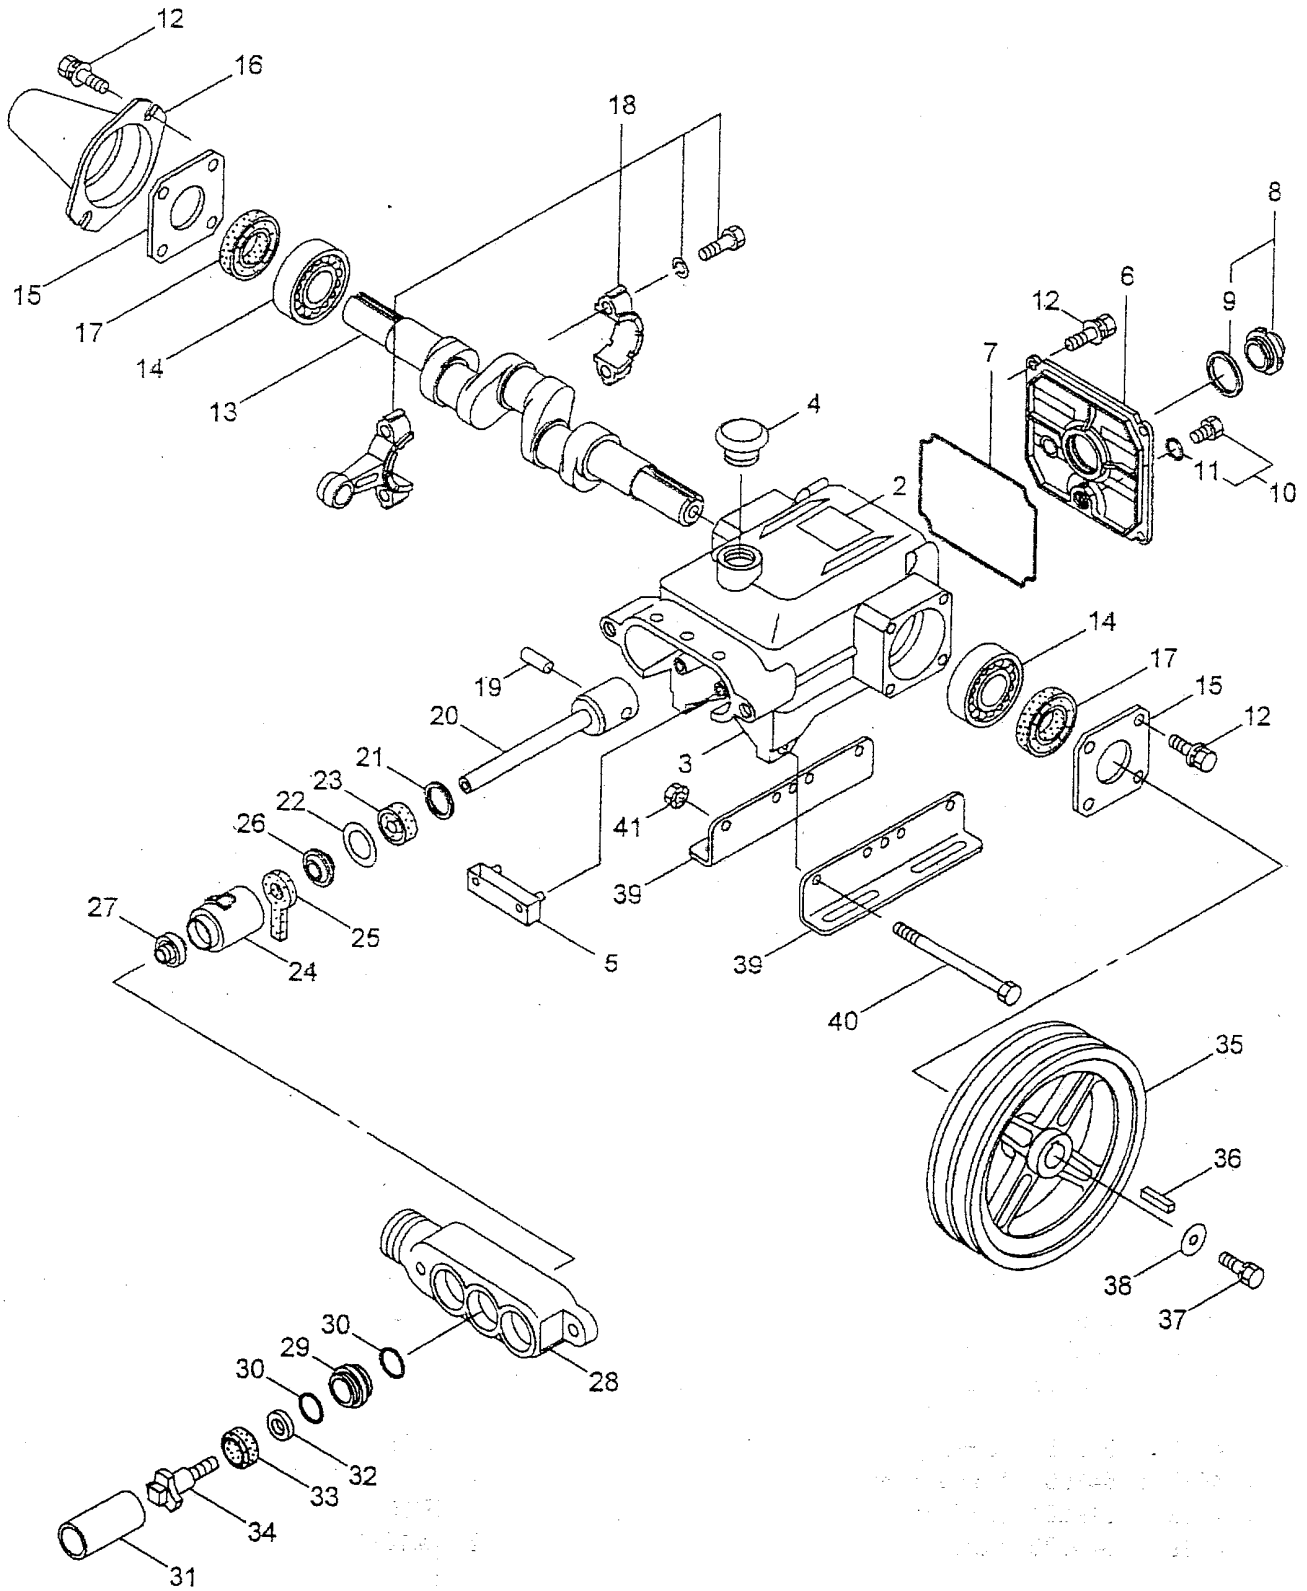

5. POWER SPRAYER Crankcase, Inlet Valve

Ref.No.	Part No.	Part Name	Q'ty	Remarks
5-1		Power Sprayer	1	MS330
5-2	118232	Label	1	
5-3	118176	Crankcase	1	
5-4	117420	Oil Filler Cap	1	
5-5	027712	Oil Pan	1	
5-6	118646	Rear Cover, Crankcase	1	
5-7	014041	O-Ring	1	S100
5-8	092241	Oil Gauge Ass'y	1	Incl.9
5-9	044428	Packing	1	25x34xt2.5
5-10	091376	Drain Plug	1	Incl.11 PF1/4
5-11	023170	O-Ring	1	P12.5
5-12	092519	Bolt	12	M6x16
5-13	103921	Crankshaft	1	
5-14	014487	Bearing	2	#6304
5-15	117424	Plate	2	
5-16	025130	Shaft Protector	1	
5-17	117423	Oil Seal	2	TC20528
5-18	048734	Connecting Rod Ass'y	3	
5-19	016948	Piston Pin	3	9x22L
5-20	118183	Piston Rod	3	
5-21	020017	Washer	3	17x24xt1.2
5-22	026854	Washer	3	20x28xt1.2
5-23	025461	Oil Seal	3	S10.5247
5-24	027710	Seal Retainer	3	
5-25	027711	Felt Packing	3	
5-26	026853	Packing	3	
5-27	100015	Seal	3	
5-28	027713	Inlet Manifold	1	
5-29	016957	Adapter	3	
5-30	015862	O-Ring	6	P21
5-31	022929	Cylinder Pipe	3	25x28.5x55L
5-32	014122	Inlet Valva Seat	3	6.1x20xt2.8
5-33	116121	Piston Packing	3	
5-34	118628	Piston Retainer	3	
5-35	100837	V-Pulley	1	152-Ax2
5-36	014543	Key	1	5x5x25L
5-37	092521	Bolt	1	M8x20
5-38	100836	Washer	1	8.5x30xt3.2
5-39	117438	Angle Rail	2	
5-40	080275	Bolt	2	M8x115x30
5-41	101804	Nut	2	M8