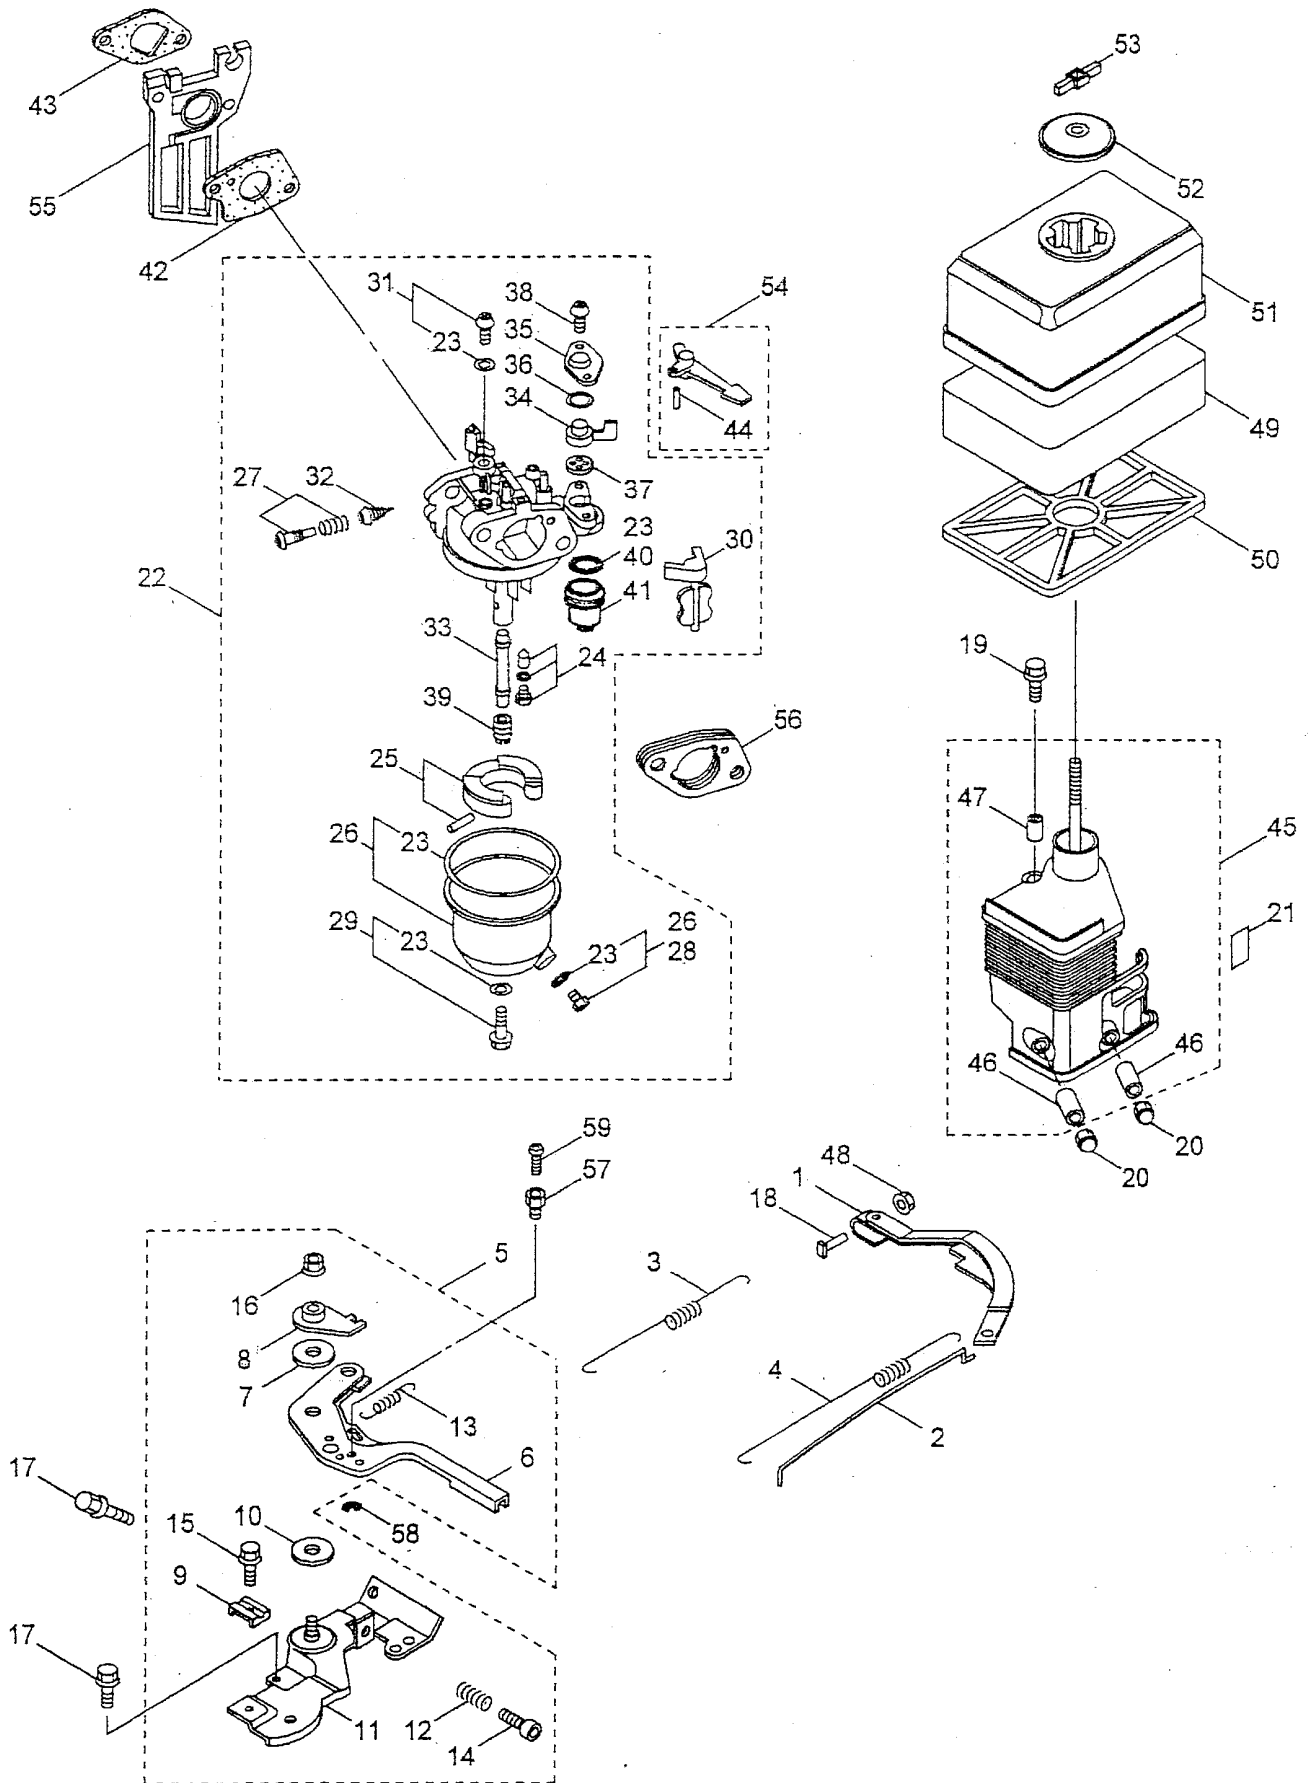

9. ENGINE

Carburetor, Air Cleaner

Ref.No.	Part No.	Part Name	Q'ty	Remarks
9-1	626379	Governor Arm	1	16551-ZE0-010
9-2	626380	Governor Rod	1	16555-ZE1-000
9-3	583715	Governor Spring	1	16561-ZE1-020
9-4	626382	Throttle Return Spring	1	16562-ZE1-020
9-5	645997	Control Ass'y	1	Incl.6-16 16500-ZH8-812
9-6	645998	Control Lever	1	16571-ZH8-010
9-7	998280	Lever Spring	1	16574-ZE1-000
9-8	620829	Control Lever Washer	1	16575-ZH8-000
9-9	990418	Cable Holder	1	16576-891-000
9-10	998278	Control Lever Spacer	1	16578-ZE1-000
9-11	645999	Control Base Comp.	1	16580-ZH8-812
9-12	990419	Control Adjusting Spring	1	16584-883-300
9-13	583721	Cable Return Spring	1	16592-ZE1-810
9-14	638397	Pan Screw	1	93500-05016-0A
9-15	620832	Pan Screw	1	93500-05016-0A
9-16	583724	Self Lock Nut	1	90114-SA0-000
9-17	990467	Flange Bolt	2	6X12 90013-883-000
9-18	626007	Governor Arm Bolt	1	90015-ZE5-010
9-19	627203	Bolt	1	95701-0602000
9-20	990487	Flange Nut	2	94050-06000
9-21	620846	Choke Mark	1	87528-ZE1-810
9-22	627035	Carburetor Ass'y	1	Incl.23-41 16100-ZH8-822
9-23	627034	Gasket Set	1	16010-ZE1-812
9-24	998250	Float Valve Set	1	16011-ZE0-005
9-25	626364	Float Set	1	16013-ZE0-005
9-26	628314	Float Chamber Set	1	Incl.23,28 16015-ZE0-831
9-27	998257	Pilot Screw Set	1	16016-ZE0-005
9-28	998255	Drain Screw Set	1	Incl.23 16024-ZE1-811
9-29	626367	Screw Set	1	Incl.23 16028-ZE0-005
9-30	626368	Choke Set	1	16044-ZE0-005
9-31	998260	Pilot Jet Set	1	Incl.23 99204-ZE0-0350
9-32	998258	Throttle Stop Screw	1	16124-ZE0-005
9-33	625270	Main Nozzle	1	16166-ZH8-W50
9-34	627201	Cock Lever	1	16953-ZE1-812
9-35	998266	Lever Setting Plate	1	16954-ZE1-811
9-36	998265	Cock Lever Spring	1	16956-ZE1-811
9-37	620840	Gasket,Petcock	1	16957-ZE1-812
9-38	641858	Pan Screw	2	93500-03006-1H
9-39	646000	Main Jet (#70)	1	99101-ZH8-0700
9-40	626257	Fuel Strainer Cup Packing	1	16173-001-004
9-41	583742	Fuel Strainer Cup	1	16967-ZE0-811
9-42	625236	Carburetor Packing	1	16221-ZH8-801
9-43	625261	Insulator Gasket	1	16212-ZH8-800
9-44	626377	Spring Pin	1	94305-20122
9-45	583751	Air Cleaner Elbow Comp.	1	Incl.46,47 17410-ZE1-020