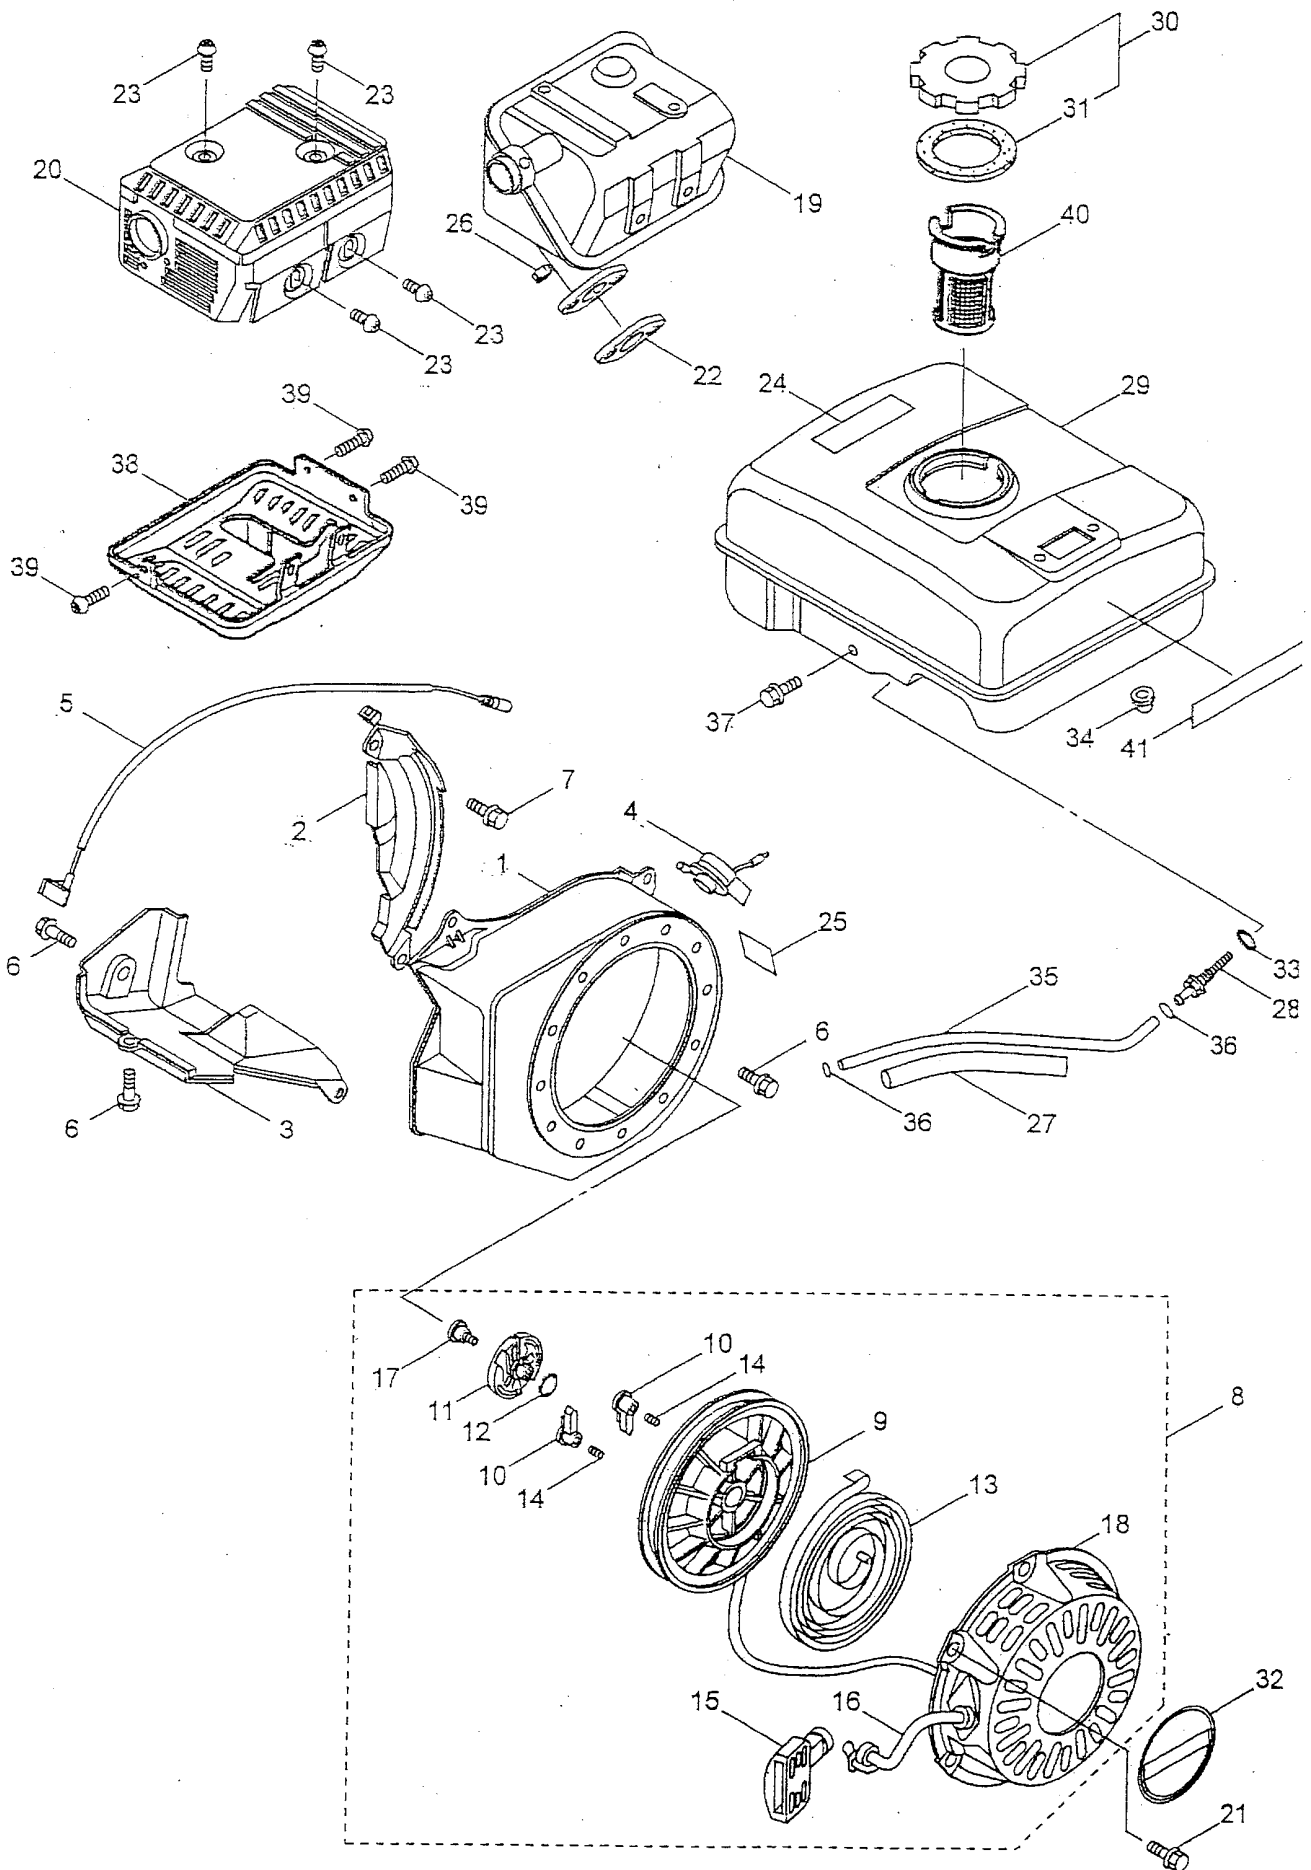

10. ENGINE
Recoil Starter, Muffler, Fuel Tank

Ref.No.	Part No.	Part Name	Q'ty	Remarks
10-1	625263	Fan Cover Comp.	1	19610-ZE1-000ZA
10-2	627033	Side Plate	1	19612-ZH8-000
10-3	625265	Shroud Comp.	1	19630-ZH8-000
10-4	581539	Stop Switch Ass'y	1	36100-ZE1-015
10-5	620851	Stop Switch Cord	1	36101-ZE1-010
10-6	990467	Flange Bolt	6	6X12 90013-883-000
10-7	626393	Flange Bolt	1	90022-888-010
10-8	620853	Recoil Starter Ass'y	1	Incl.9-18 28400-ZH8-013ZA
10-9	626448	Recoil Starter Reel	1	28420-ZH8-013
10-10	626449	Starter Ratchet	2	28422-ZH8-013
10-11	626450	Ratchet Guide	1	28433-ZH8-003
10-12	626451	Friction Spring	1	28441-ZH8-003
10-13	626452	Recoil Starter Spring	1	28442-ZH8-003
10-14	626453	Return Spring	2	28443-ZH8-003
10-15	620862	Recoil Starter Knob	1	28461-ZH8-003
10-16	626455	Recoil Starter Rope	1	28462-ZH8-003
10-17	626456	Setting Screw	1	90003-ZH8-003
10-18	620854	Recoil Starter Case Comp.	1	28410-ZH8-003ZA
10-19	627037	Muffler Comp.	1	18310-ZF1-000
10-20	620867	Muffler Protector	1	18320-ZF1-H01
10-21	626232	Flange Bolt	3	95701-06008-00
10-22	626624	Muffler Gasket	1	18381-ZH8-800
10-23	583785	Tapping Screw	4	90050-ZE1-000
10-24	627043	Label	1	87526-ZH8-000
10-25	627044	Label	1	87530-ZH8-820
10-26	626627	Nut	2	94001-080000S
10-27	620869	Supporter Rubber	1	16854-ZH8-000
10-28	583789	Fuel Tank Joint	1	16955-ZE1-000
10-29	625268	Fuel Tank Comp.	1	17510-ZE1-020ZA
10-30	627205	Fuel Filler Cap Comp.	1	Incl.31 17620-ZH7-023
10-31	620872	Gasket,Fuel Filler Cap	1	17631-ZH7-003
10-32	627042	Emblem	1	87521-ZH8-020
10-33	625228	O-Ring	1	91353-671-004
10-34	990487	Flange Nut	2	94050-06000
10-35	583795	Fuel Tube	1	95001-4514040
10-36	990499	Tube Clip	2	95002-02080
10-37	627204	Flange Bolt	1	95701-06025-00
10-38	583782	Lower Protector	1	18325-ZE1-010
10-39	640190	Screw,Tapping,4X6	3	90055-ZE1-000
10-40	622245	Fuel Filter	1	17672-ZE2-W01
10-41	627041	Label	1	87520-ZH8-000