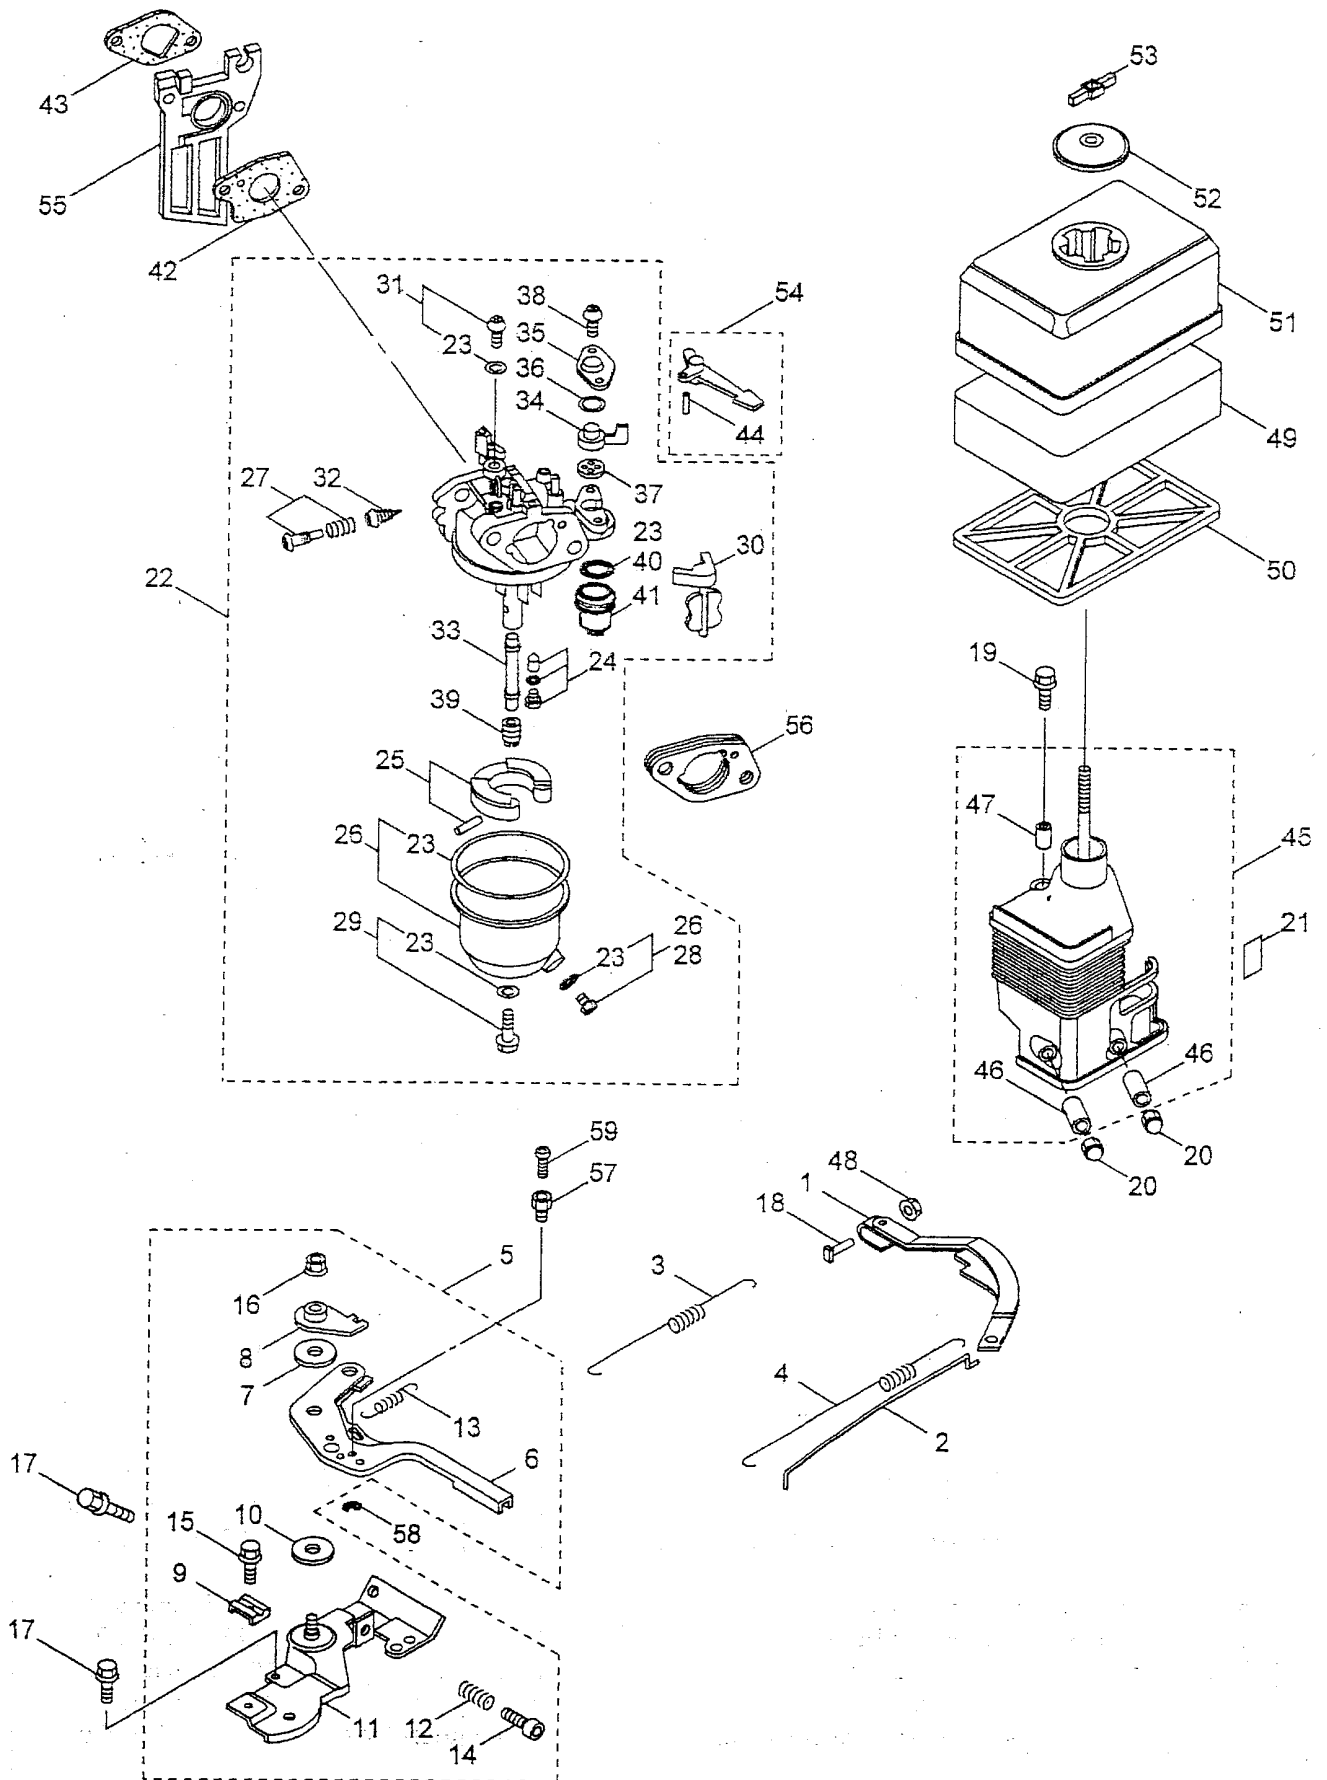

9. ENGINE

Carburetor, Air Cleaner

Ref.No.	Part No.	Part Name	Q'ty	Remarks
9-46	583749	Air Cleaner Collar	2	17238-ZE7-010
9-47	583750	Air Cleaner Collar B	1	17239-ZE1-000
9-48	990487	Flange Nut	1	94050-06000
9-49	583746	Air Cleaner Element	1	17211-ZE1-000
9-50	583747	Air Cleaner Grid	1	17212-ZE1-000
9-51	583748	Air Cleaner Cover	1	17231-ZE1-000
9-52	583752	Cleaner Cap	1	17421-ZE1-000
9-53	990471	Wingnut	1	90325-044-000
9-54	583740	Choke Lever Comp.	1	Incl.44 16610-ZE1-000
9-55	626374	Insulator	1	16211-ZE1-000
9-56	583737	Carburetor Spacer Comp.	1	16220-ZE1-020
9-57	627039	Wire Holder	1	16594-883-010
9-58	583725	Circlip	1	90605-230-000
9-59	627040	Pan Screw	1