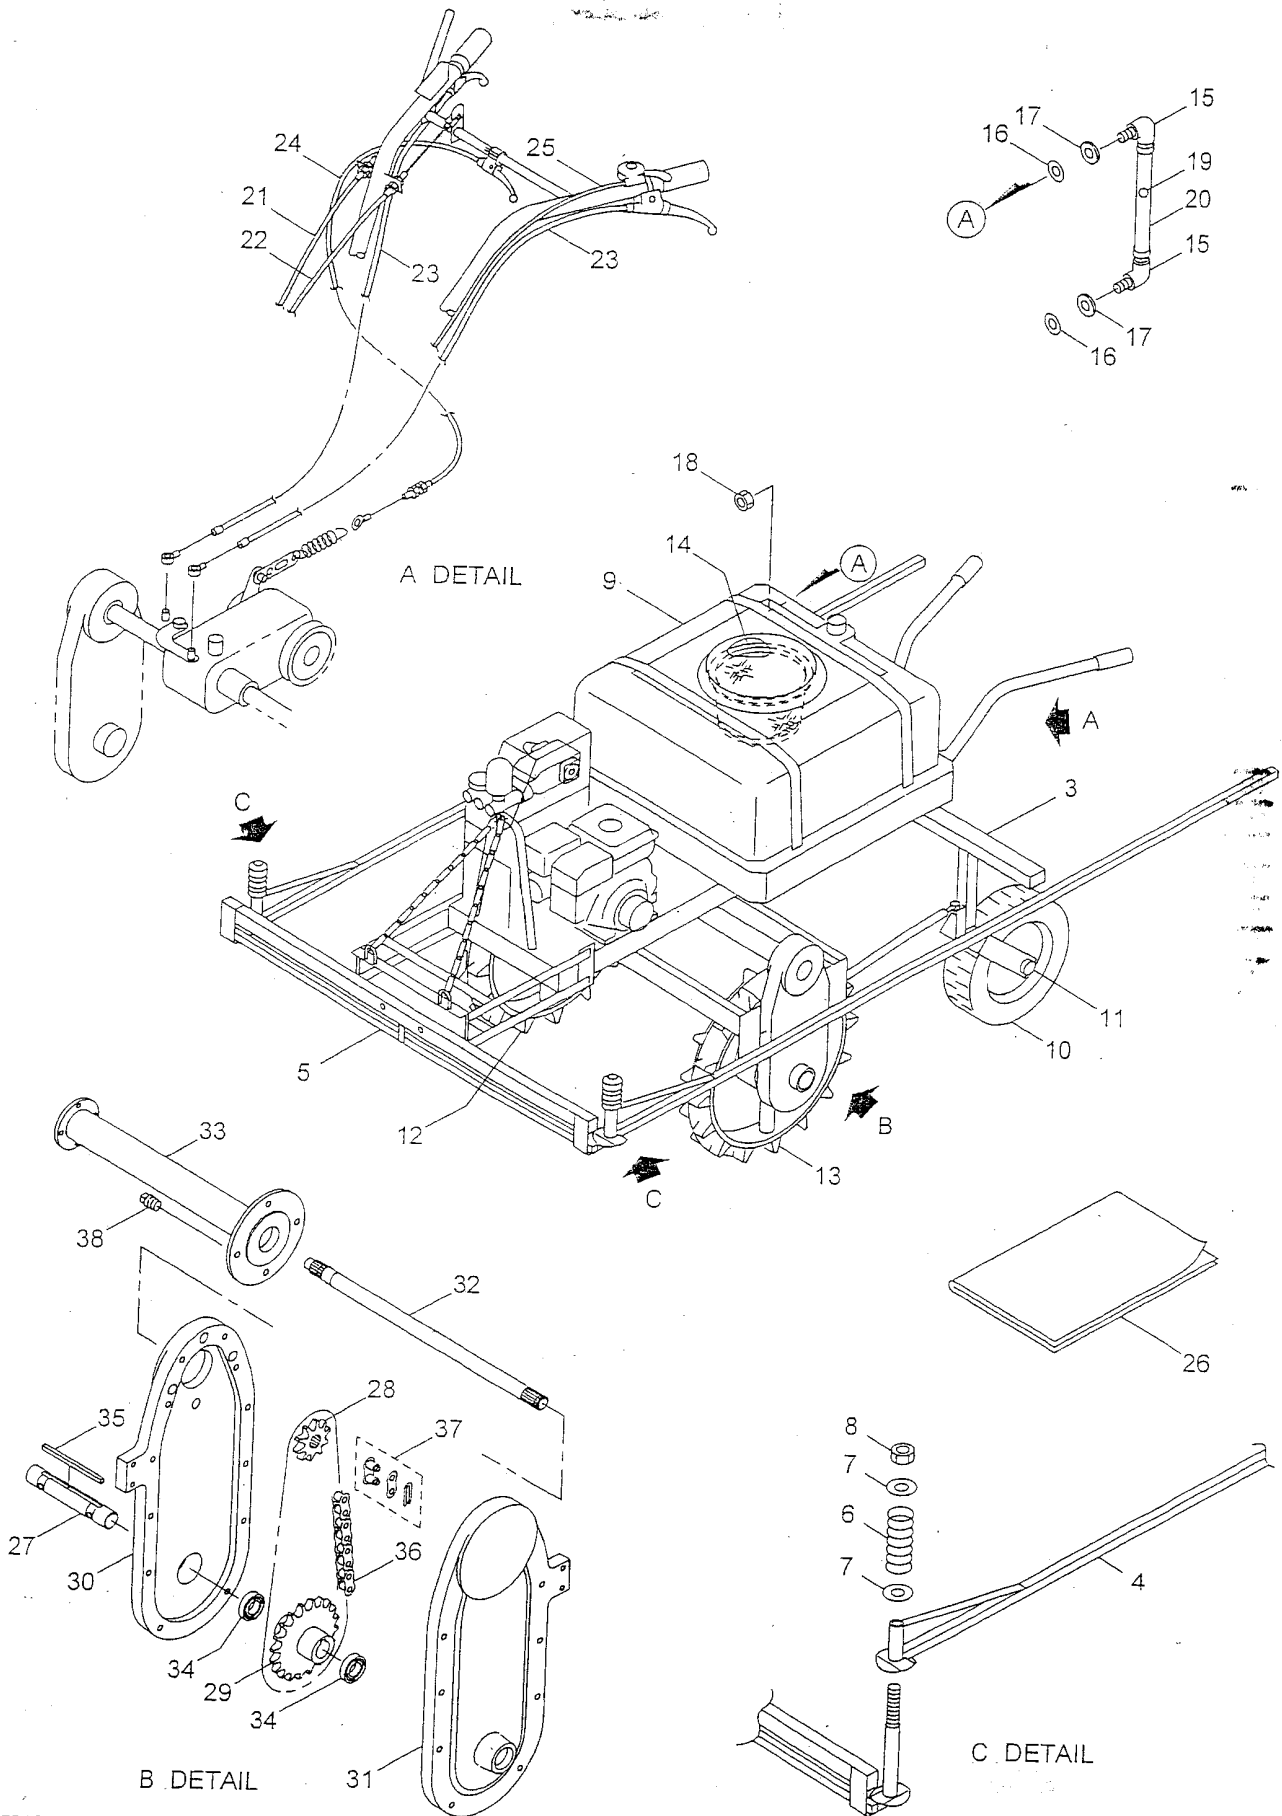

PARTS LIST

BSW-200

SPAIN

CONTENTS

1. MAIN BODY	1 ~ 2
2. PIPING	3 ~ 6
3. STRAINER	7
4. PRESSURE REGULATOR VALVE	8
5. POWER SPRAYER(Crankcase, Inlet Valve)	9 ~ 10
6. POWER SPRAYER(Dischage Valve)	11 ~ 12
7. ENGINE(Cylinder Head, Cylinder Barrel)	13 ~ 14
8. ENGINE(Flywheel, Piston)	15 ~ 16
9. ENGINE(Carburetor, Air Cleaner)	17 ~ 20
10. ENGINE(Recoil Starter, Muffler, Fuel Tank)	21 ~ 22

2005. 12.

MARUYAMA

P/N 521807-1

1. MAIN BODY

Ref.No.	Part No.	Part Name	Q'ty	Remarks
1-1	925223	BSW-200	1	SPAIN
1-2		Engine	1	GX160K1-NDM4
1-3	547927	Truck Ass'y	1	
1-4	548310	Side Arm	2	
1-5	548309	Main Arm	1	
1-6	547304	Spring	2	
1-7	547579	Washer	4	
1-8	547580	Nut	2	
1-9	547463	Chemical Tank	1	
1-10	645726	Wheel	2	7N1195-37001
1-11	645727	Axle	2	7N1185-37011
1-12	645728	Tire	1	7E1140-37000
1-13	645729	Tire	1	7E1140-37010
1-14	174228	Strainer	1	
1-15	150772	Elbow	2	
1-16	150773	Packing	2	17x25x4
1-17	022901	Washer	2	M16
1-18	018994	Nut	2	
1-19	548497	Float	1	
1-20	548498	Tube	1	
1-21	645721	Clutch Wire	1	1E1140-51000
1-22	645722	Brake Wire	1	1E1140-51010
1-23	645723	Clutch Wire	2	1E1140-51020
1-24	645724	Clutch Wire	1	1E1140-51030
1-25	645725	Throttle Wire	1	1E1140-51060
1-26	548094	Instruction Manual	1	BSW-200
1-27	400388	Shaft	2	
1-28	400389	Sprocket	2	
1-29	400390	Sprocket	2	
1-30	400391	Chain Case	2	
1-31	400392	Chain Case	2	
1-32	400393	Shaft	2	
1-33	400394	Shaft Case	2	
1-34	400395	Bearing	4	
1-35	400396	Key	2	
1-36	400397	Chain	2	
1-37	400398	Joining Link	2	
1-38	400399	Plug	2	