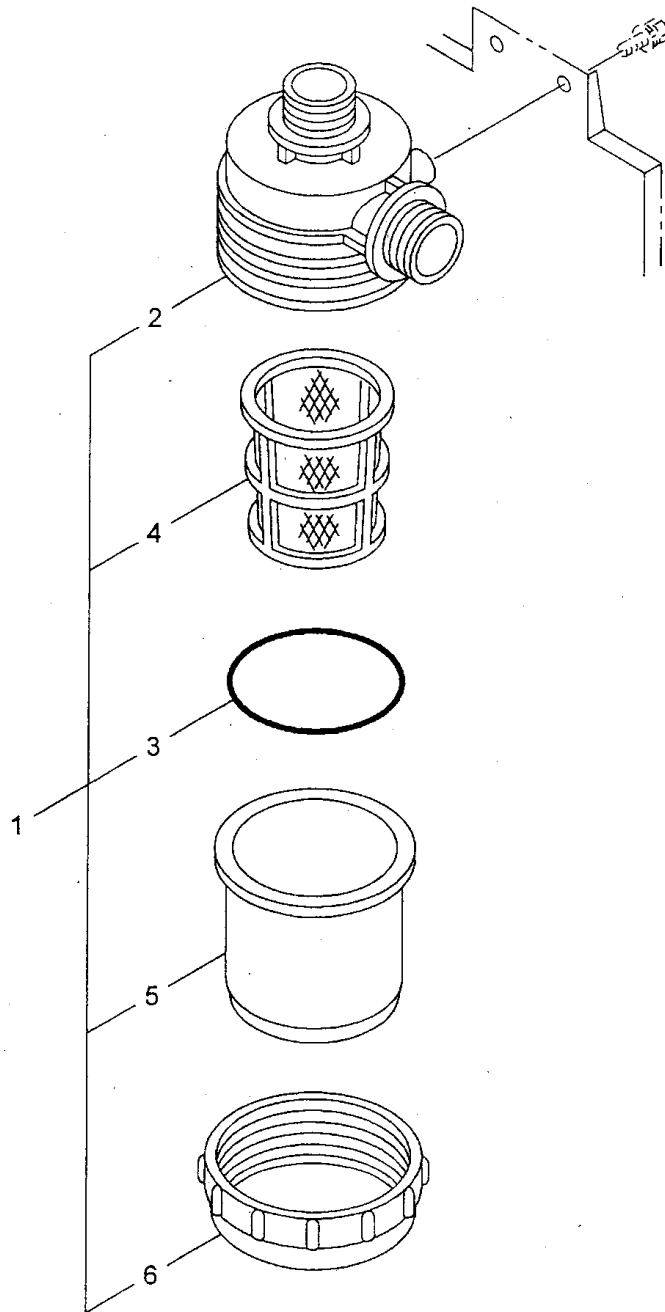

3. STRAINER

Ref.No.	Part No.	Part Name	Q'ty	Remarks
3-1	163117	Strainer Ass'y	1	Incl.2-6
3-2	161652	Body	1	
3-3	161653	O-Ring	1	
3-4	163118	Strainer	1	
3-5	161655	Cap	1	
3-6	161656	Nut	1