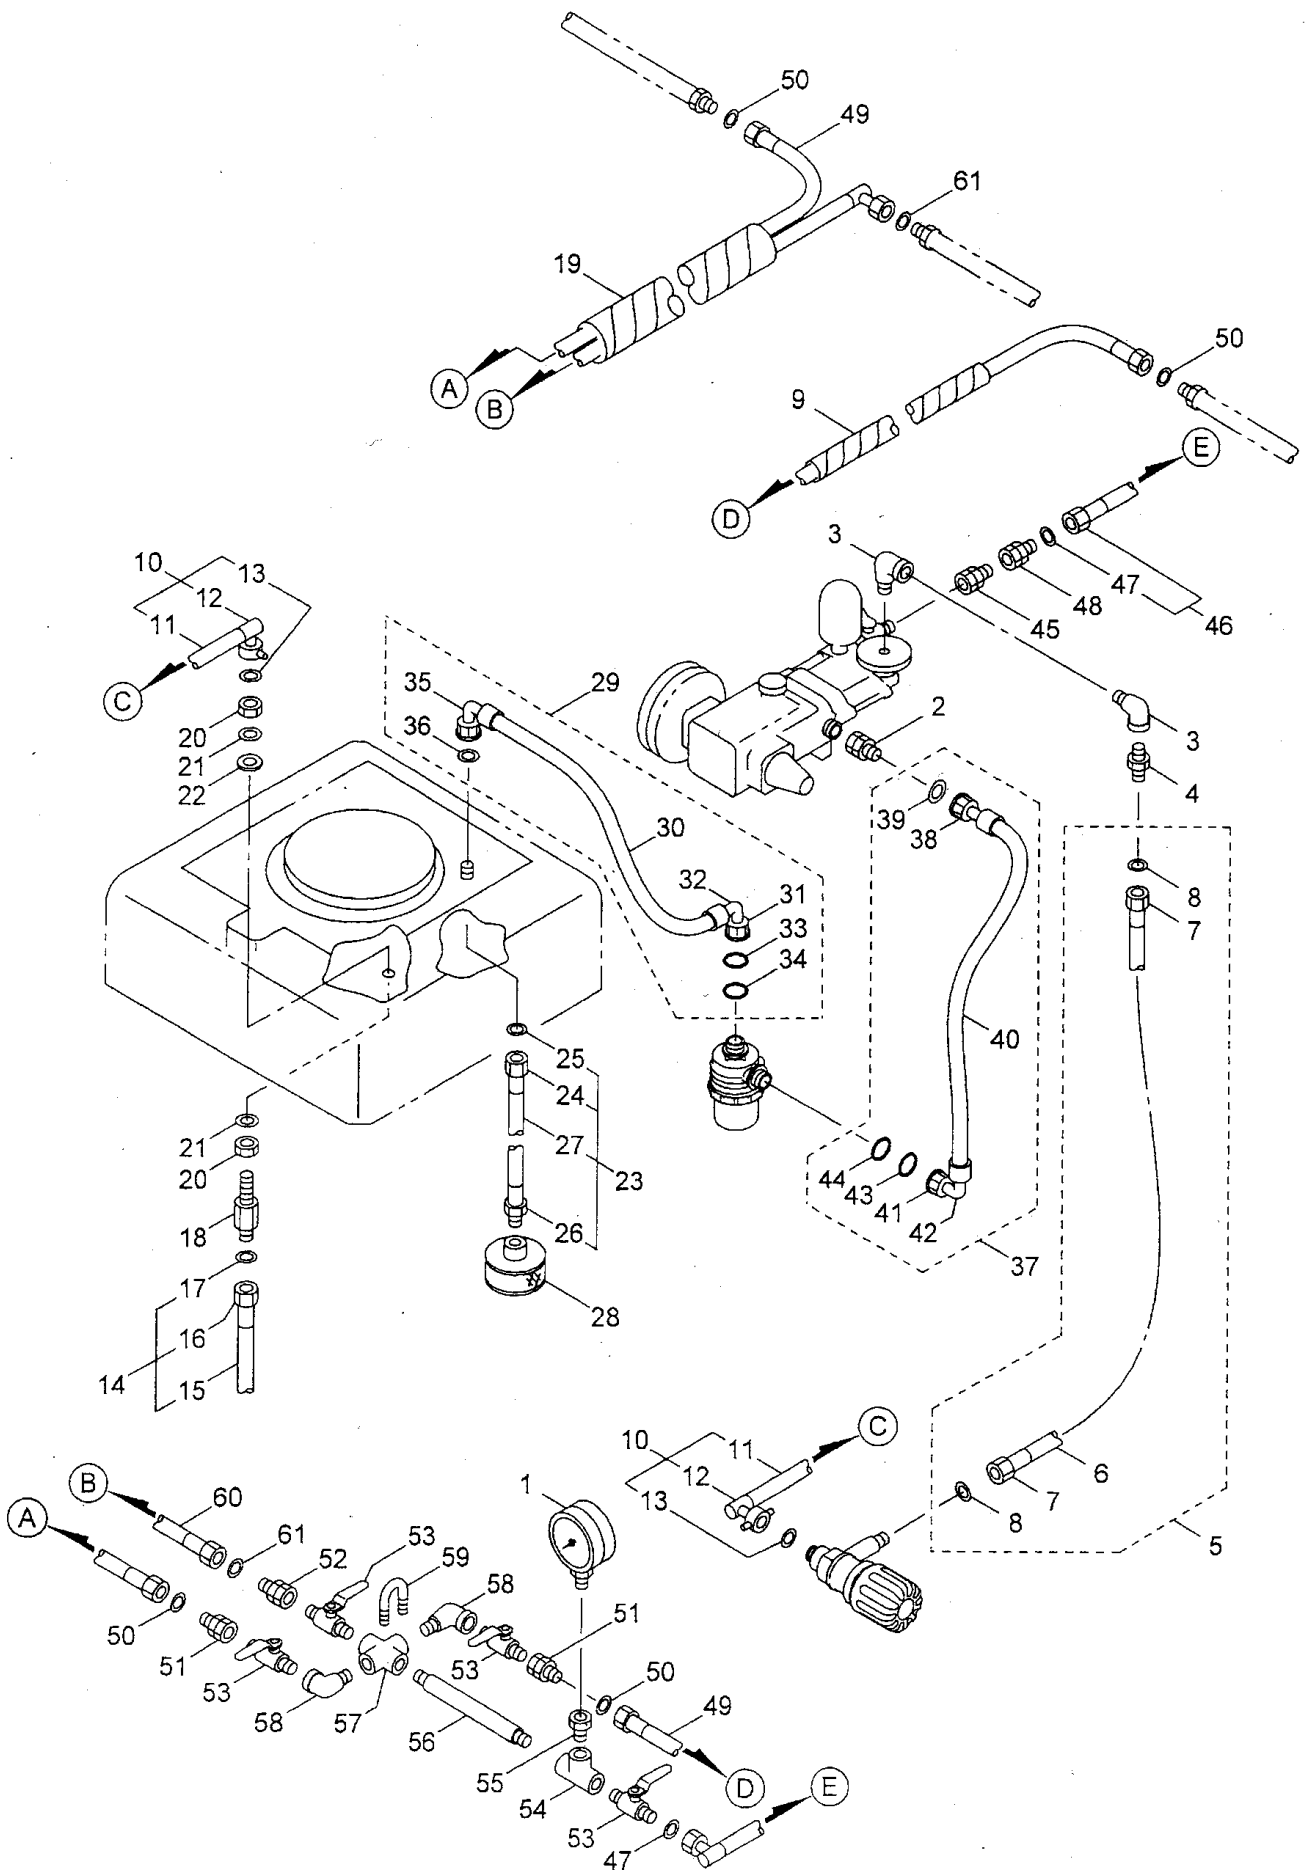

2. PIPING

Ref.No.	Part No.	Part Name	Q'ty	Remarks
2-1	547464	Pressure Gauge	1	AT-60X6MPAPT1/4
2-2	580405	Hose Coupling	1	PF3/4xPF1
2-3	149153	Elbow	2	PT3/8
2-4	058464	Nipple	1	PT3/8xPF3/8
2-5	548487	Hose Ass'y	1	Incl.6-8
2-6	548488	Hose	1	10x1750L
2-7	572868	Hose Coupling	2	
2-8	111569	Packing	2	9.5x15xt1.5
2-9	548093	Hose Protector	8	23x300L
2-10	548489	Hose Ass'y	1	Incl.11-13
2-11	548490	Hose	1	13x520L
2-12	061435	Hose Coupling	2	PF1/2
2-13	011119	Packing	2	12x18.5xt1.5
2-14	548491	Hose Ass'y	1	Incl.15-17
2-15	548492	Hose	1	13x350L
2-16	098009	Hose Coupling	1	G1/2
2-17	103685	Packing	1	12x18.5xt1.5
2-18	546517	Coupling	1	1/2x45L
2-19	548092	Hose Protector	8	18x300L
2-20	060622	Nut	2	PF1/2
2-21	022901	Washer	2	M16
2-22	103687	Packing	1	23.5x30xt2
2-23	548090	Hose Ass'y	1	Incl.24-27
2-24	098011	Hose Coupling	1	G1
2-25	103687	Packing	1	23.5x30xt2
2-26	028657	Hose Coupling	1	G1
2-27	548091	Hose	1	25x290L
2-28	122017	Suction Strainer Ass'y	1	
2-29	548493	Hose Ass'y	1	Incl.30-36
2-30	548089	Hose	1	25x770L
2-31	189944	Nut	1	
2-32	161692	Hose Coupling	1	1 1/4
2-33	161307	O-Ring	1	
2-34	161308	O-Ring	1	
2-35	061798	Hose Coupling	1	PF1
2-36	023335	Packing	1	23x30xt2
2-37	548494	Sution Hose Ass'y	1	Incl.38-44
2-38	098011	Hose Coupling	1	G1
2-39	103687	Packing	1	23.5x30xt2
2-40	548087	Hose	1	25x510L
2-41	189944	Nut	1	
2-42	161692	Hose Coupling	1	1 1/4
2-43	161307	O-Ring	1	
2-44	161308	O-Ring	1	
2-45	576242	Extension	1	PF1/4xPF3/8