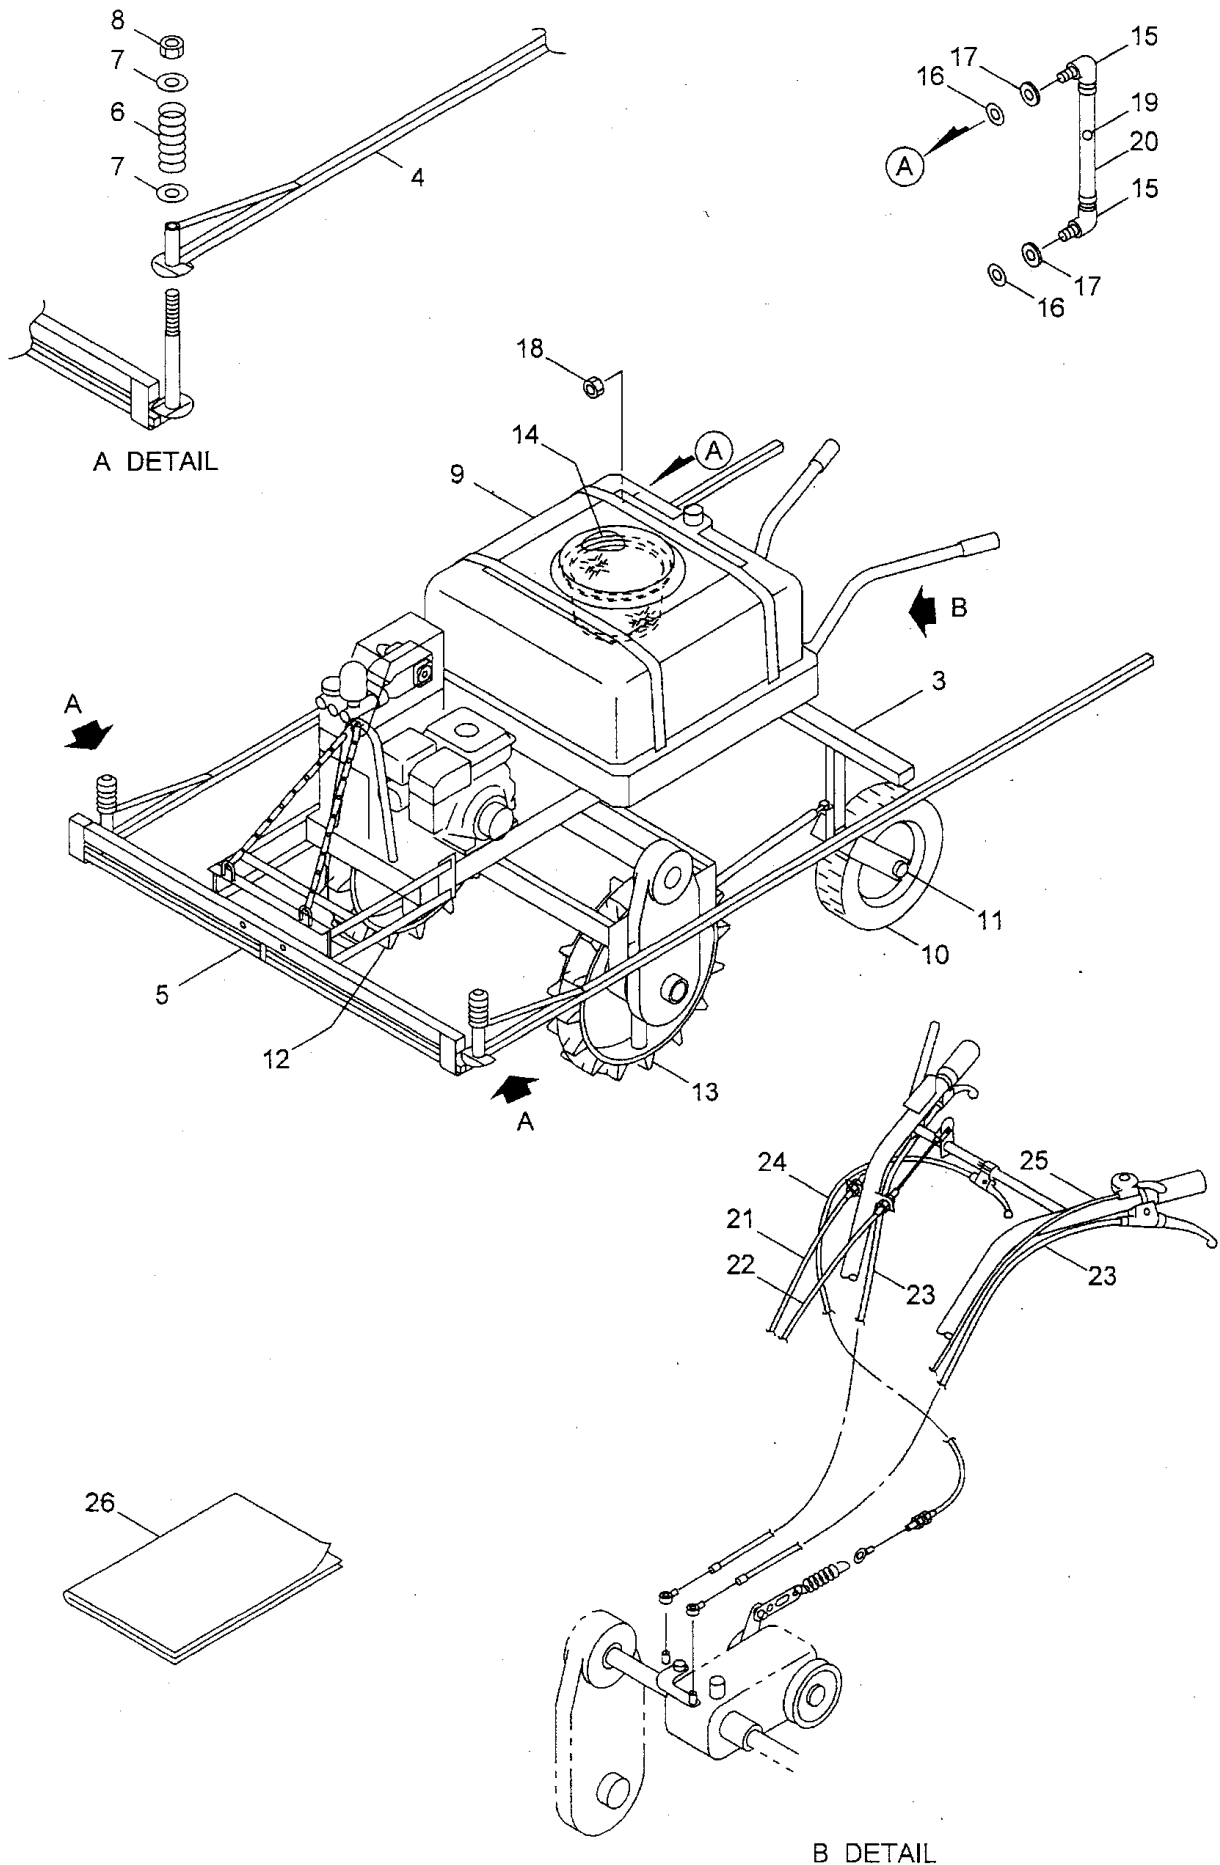

PARTS LIST

BSW-200 SPAIN

CONTENTS

1• MAIN BODY	1~ 2
2• PIPING	3~ 6
3• STRAINER	7
4• PRESSURE REGULATOR VALVE	8
5• POWER SPRAYER (Crankcase, Inlet Valve)	9~10
6• POWER SPRAYER (Discharge Valve)	11~12
7• ENGINE (Cylinder Head, Cylinder Barrel)	13~14
8• ENGINE (Flywheel, Piston)	15~16
9• ENGINE (Carburetor, Air Cleaner)	17~20
10• ENGINE (Recoil Starter, Muffler, Fuel Tank)	21~22

2004.9.

MARUYAMA

P/N.521807

1. MAIN BODY

Ref.No.	Part No.	Part Name	Q'ty	Remarks
1-1	925223	BSW-200	1	SPAIN
1-2		Engine	1	GX160K1-NDM4
1-3	547927	Truck Ass'y	1	
1-4	548310	Side Arm	2	
1-5	548309	Main Arm	1	
1-6	547304	Spring	2	
1-7	547579	Washer	4	
1-8	547580	Nut	2	
1-9	547463	Chemical Tank	1	
1-10	645726	Wheel	2	7N1195-37001
1-11	645727	Axle	2	7N1185-37011
1-12	645728	Tire	1	7E1140-37000
1-13	645729	Tire	1	7E1140-37010
1-14	174228	Strainer	1	
1-15	150772	Elbow	2	
1-16	150773	Packing	2	17x25x4
1-17	022901	Washer	2	M16
1-18	018994	Nut	2	
1-19	548497	Float	1	
1-20	548498	Tube	1	
1-21	645721	Clutch Wire	1	1E1140-51000
1-22	645722	Brake Wire	1	1E1140-51010
1-23	645723	Clutch Wire	2	1E1140-51020
1-24	645724	Clutch Wire	1	1E1140-51030
1-25	645725	Throttle Wire	1	1E1140-51060
1-26	548094	Instruction Manual	1	BSW-200

Ref.No.	Part No.	Part Name	Q'ty	Remarks
4-1	546849	Pressure Regulator Valve	1	Incl.2-18
4-2	540936	Grip	1	
4-3	088913	Cap Screw	1	M8x35
4-4	081039	Nut	1	M8
4-5	087483	Screw	2	M3xP0.5x5
4-6	088912	Cap Screw	1	M4x6
4-7	106495	Guide	1	
4-8	106499	Washer	1	16x21xt0.7
4-9	541769	Retainer	1	15xt2.5
4-10	109298	Spring	1	
4-11	546500	Body	1	
4-12	107221	Spring	1	0.6-7L
4-13	106498	Ball	1	5/32(3.9688)
4-14	543591	Piston Ass'y	1	
4-15	103306	Sleeve	1	
4-16	019261	O-Ring	1	P16
4-17	543507	Valve Seat	1	
4-18	019261	O-Ring	1	P16
4-19	045070	Nut	2	M18x1