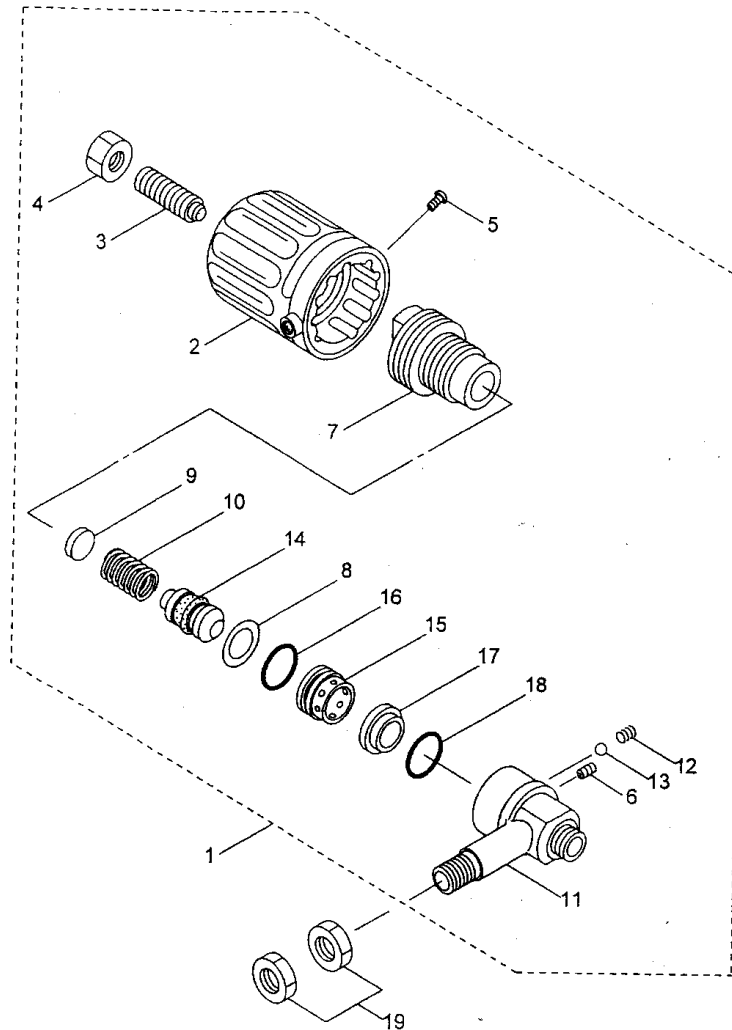

2004.9.

MARUYAMA

P/N.521807

1. MAIN BODY

Ref.No.	Part No.	Part Name	Q'ty	Remarks
1-1	925223	BSW-200	1	SPAIN
1-2		Engine	1	GX160K1-NDM4
1-3	547927	Truck Ass'y	1	
1-4	548310	Side Arm	2	
1-5	548309	Main Arm	1	
1-6	547304	Spring	2	
1-7	547579	Washer	4	
1-8	547580	Nut	2	
1-9	547463	Chemical Tank	1	
1-10	645726	Wheel	2	7N1195-37001
1-11	645727	Axle	2	7N1185-37011
1-12	645728	Tire	1	7E1140-37000
1-13	645729	Tire	1	7E1140-37010
1-14	174228	Strainer	1	
1-15	150772	Elbow	2	
1-16	150773	Packing	2	17x25x4
1-17	022901	Washer	2	M16
1-18	018994	Nut	2	
1-19	548497	Float	1	
1-20	548498	Tube	1	
1-21	645721	Clutch Wire	1	1E1140-51000
1-22	645722	Brake Wire	1	1E1140-51010
1-23	645723	Clutch Wire	2	1E1140-51020
1-24	645724	Clutch Wire	1	1E1140-51030
1-25	645725	Throttle Wire	1	1E1140-51060
1-26	548094	Instruction Manual	1	BSW-200

2. PIPING

Ref.No.	Part No.	Part Name	Q'ty	Remarks
2-46	548495	Hose Ass'y	1	Incl.47
2-47	111569	Packing	2	9.5x15xt1.5
2-48	572868	Hose Coupling	1	
2-49	548082	Hose Ass'y	2	Incl.50
2-50	111569	Packing	4	9.5x15xt1.5
2-51	572868	Hose Coupling	2	
2-52	572868	Hose Coupling	1	
2-53	140040	Ball Cook	4	R3/8xG3/8
2-54	547469	Tee	1	3/8
2-55	168116	Bush	1	
2-56	547470	Long Nipple	1	3/8x200L
2-57	542181	Cross	1	VC-2033(3/8)
2-58	149153	Elbow	2	PT3/8
2-59	543001	U-Bolt	2	M8x20A
2-60	548084	Hose Ass'y	1	Incl.61
2-61	111569	Packing	2	9.5x15xt1.5

Ref.No.	Part No.	Part Name	Q'ty	Remarks
4-1	546849	Pressure Regulator Valve	1	Incl.2-18
4-2	540936	Grip	1	
4-3	088913	Cap Screw	1	M8x35
4-4	081039	Nut	1	M8
4-5	087483	Screw	2	M3xP0.5x5
4-6	088912	Cap Screw	1	M4x6
4-7	106495	Guide	1	
4-8	106499	Washer	1	16x21xt0.7
4-9	541769	Retainer	1	15xt2.5
4-10	109298	Spring	1	
4-11	546500	Body	1	
4-12	107221	Spring	1	0.6-7L
4-13	106498	Ball	1	5/32(3.9688)
4-14	543591	Piston Ass'y	1	
4-15	103306	Sleeve	1	
4-16	019261	O-Ring	1	P16
4-17	543507	Valve Seat	1	
4-18	019261	O-Ring	1	P16
4-19	045070	Nut	2	M18x1