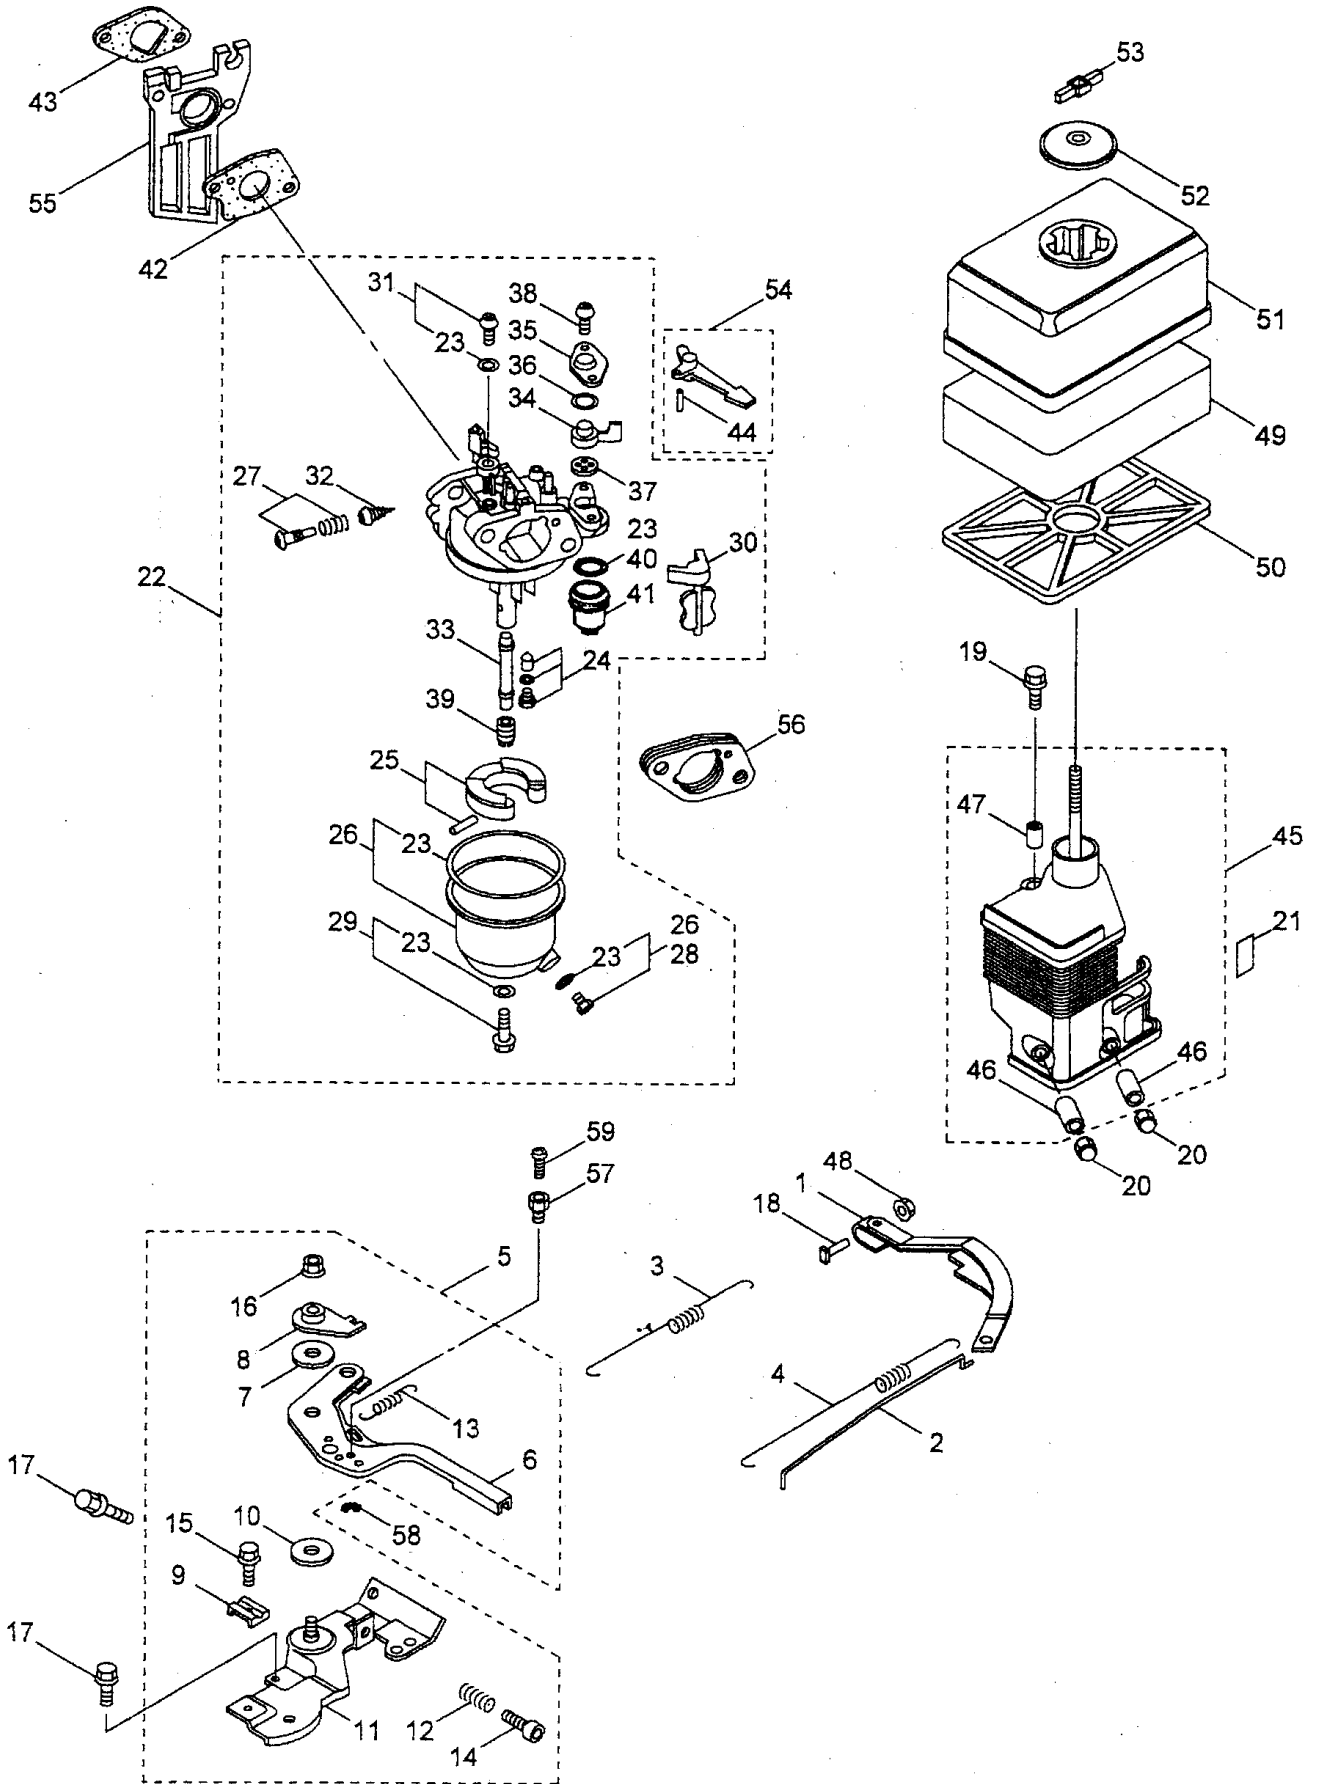

9. ENGINE

Carburetor, Air Cleaner

Ref.No.	Part No.	Part Name	Q'ty	Remarks
9-46	583749	Air Cleaner Collar	2	17238-ZE7-010
9-47	583750	Air Cleaner Collar B	1	17239-ZE1-000
9-48	990487	Flange Nut	1	94050-06000
9-49	583746	Air Cleaner Element	1	17211-ZE1-000
9-50	583747	Air Cleaner Grid	1	17212-ZE1-000
9-51	583748	Air Cleaner Cover	1	17231-ZE1-000
9-52	583752	Cleaner Cap	1	17421-ZE1-000
9-53	990471	Wingnut	1	90325-044-000
9-54	583740	Choke Lever Comp.	1	Incl.44 16610-ZE1-000
9-55	626374	Insulator	1	16211-ZE1-000
9-56	583737	Carburetor Spacer Comp.	1	16220-ZE1-020
9-57	627039	Wire Holder	1	16594-883-010
9-58	583725	Circlip	1	90605-230-000
9-59	627040	Pan Screw	1