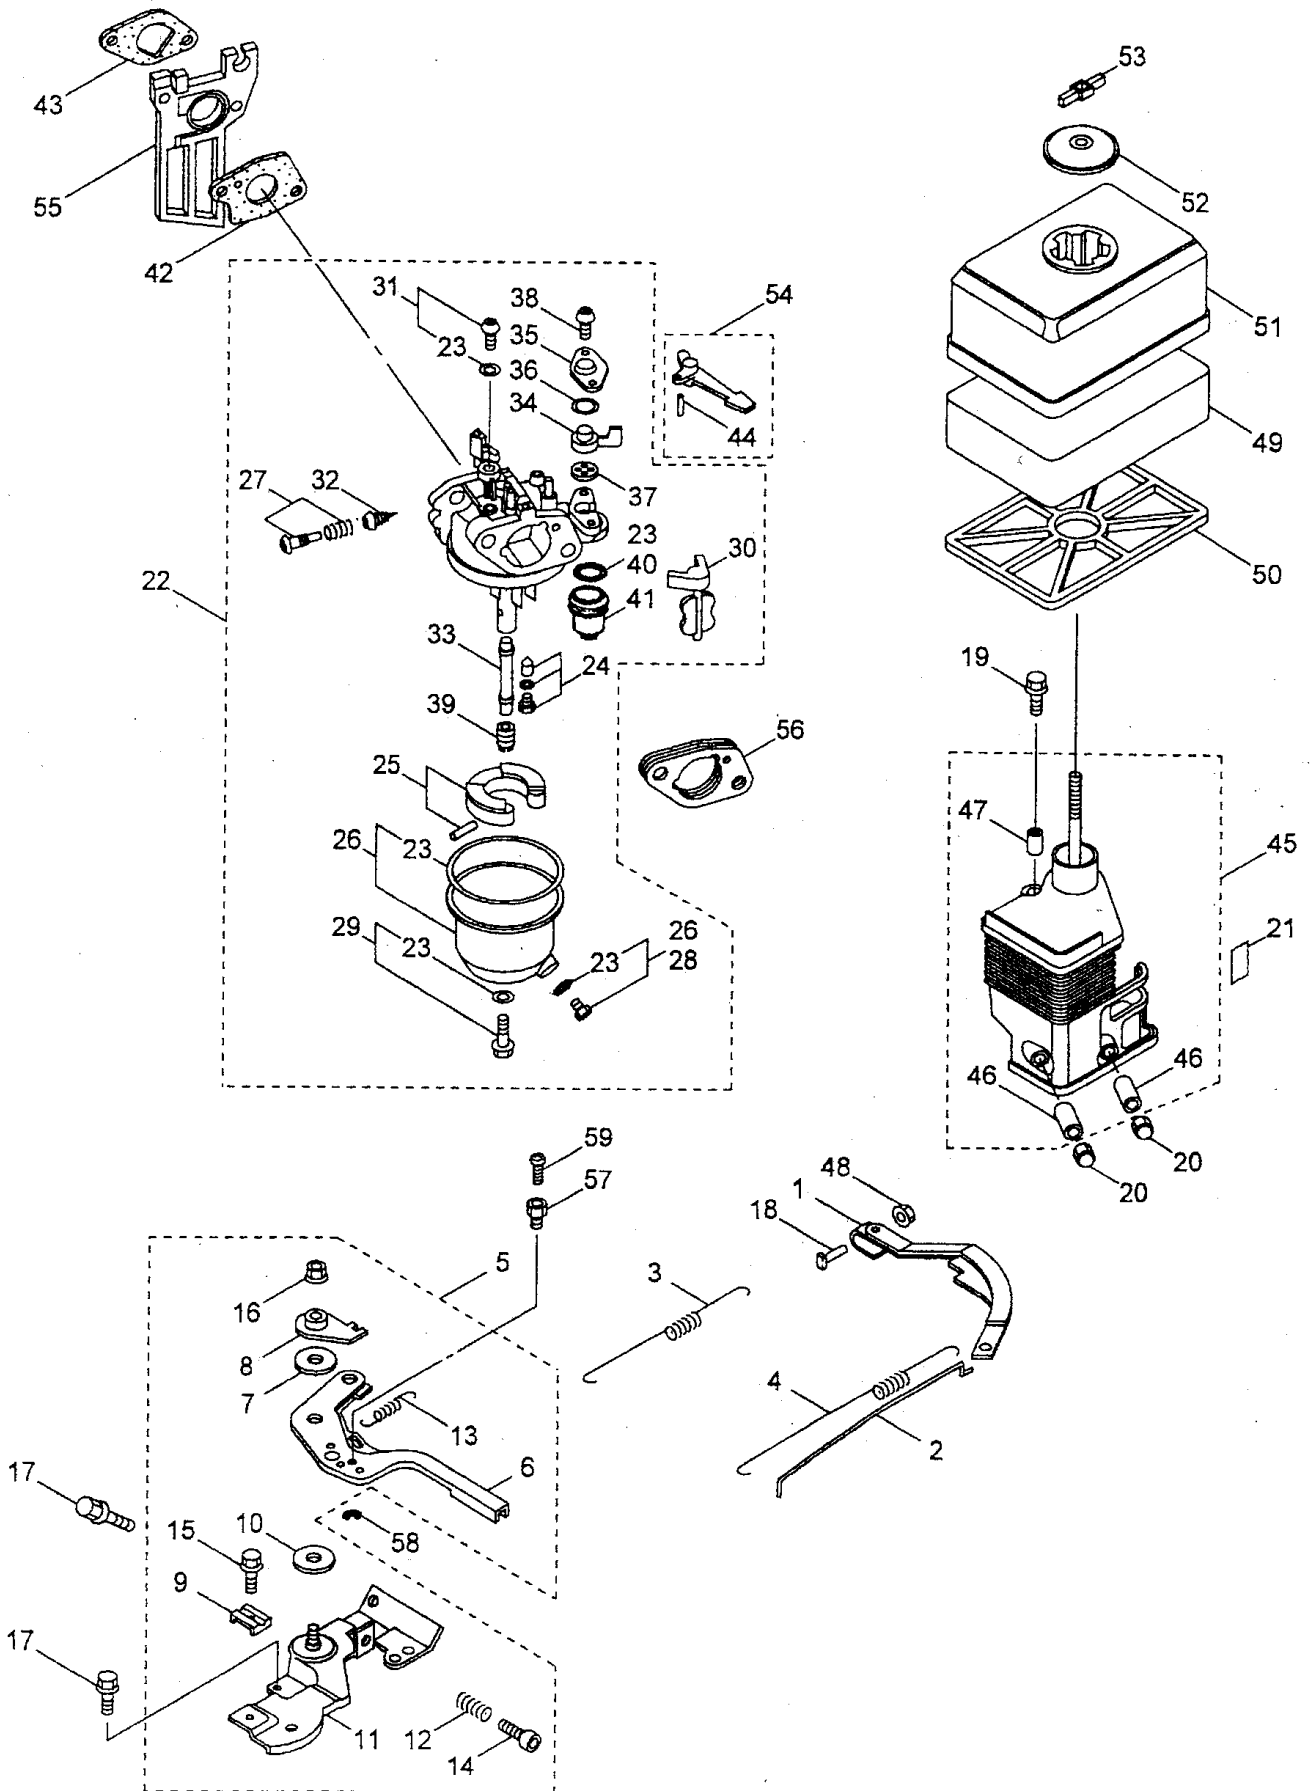

9. ENGINE

Carburetor, Air Cleaner

Ref.No.	Part No.	Part Name	Q'ty	Remarks
9-1	626379	Governor Arm	1	16551-ZE0-010
9-2	626380	Governor Rod	1	16555-ZE1-000
9-3	583715	Governor Spring	1	16561-ZE1-020
9-4	626382	Throttle Return Spring	1	16562-ZE1-020
9-5	645997	Control Ass'y	1	Incl.6-16 16500-ZH8-812
9-6	645998	Control Lever	1	16571-ZH8-010
9-7	998280	Lever Spring	1	16574-ZE1-000
9-8	620829	Control Lever Washer	1	16575-ZH8-000
9-9	990418	Cable Holder	1	16576-891-000
9-10	998278	Control Lever Spacer	1	16578-ZE1-000
9-11	645999	Control Base Comp.	1	16580-ZH8-812
9-12	990419	Control Adjusting Spring	1	16584-883-300
9-13	583721	Cable Return Spring	1	16592-ZE1-810
9-14	638397	Pan Screw	1	93500-05016-0A
9-15	620832	Pan Screw	1	93500-05016-0A
9-16	583724	Self Lock Nut	1	90114-SA0-000
9-17	990467	Flange Bolt	2	6X12 90013-883-000
9-18	626007	Governor Arm Bolt	1	90015-ZE5-010
9-19	627203	Bolt	1	95701-0602000
9-20	990487	Flange Nut	2	94050-06000
9-21	620846	Choke Mark	1	87528-ZE1-810
9-22	627035	Carburetor Ass'y	1	Incl.23-41 16100-ZH8-822
9-23	627034	Gasket Set	1	16010-ZE1-812
9-24	998250	Float Valve Set	1	16011-ZE0-005
9-25	626364	Float Set	1	16013-ZE0-005
9-26	628314	Float Chamber Set	1	Incl.23,28 16015-ZE0-831
9-27	998257	Pilot Screw Set	1	16016-ZE0-005
9-28	998255	Drain Screw Set	1	Incl.23 16024-ZE1-811
9-29	626367	Screw Set	1	Incl.23 16028-ZE0-005
9-30	626368	Choke Set	1	16044-ZE0-005
9-31	998260	Pilot Jet Set	1	Incl.23 99204-ZE0-0350
9-32	998258	Throttle Stop Screw	1	16124-ZE0-005
9-33	625270	Main Nozzle	1	16166-ZH8-W50
9-34	627201	Cock Lever	1	16953-ZE1-812
9-35	998266	Lever Setting Plate	1	16954-ZE1-811
9-36	998265	Cock Lever Spring	1	16956-ZE1-811
9-37	620840	Gasket,Petcock	1	16957-ZE1-812
9-38	641858	Pan Screw	2	93500-03006-1H
9-39	646000	Main Jet (#70)	1	99101-ZH8-0700
9-40	626257	Fuel Strainer Cup Packing	1	16173-001-004
9-41	583742	Fuel Strainer Cup	1	16967-ZE0-811
9-42	625236	Carburetor Packing	1	16221-ZH8-801
9-43	625261	Insulator Gasket	1	16212-ZH8-800
9-44	626377	Spring Pin	1	94305-20122
9-45	583751	Air Cleaner Elbow Comp.	1	Incl.46,47 17410-ZE1-020