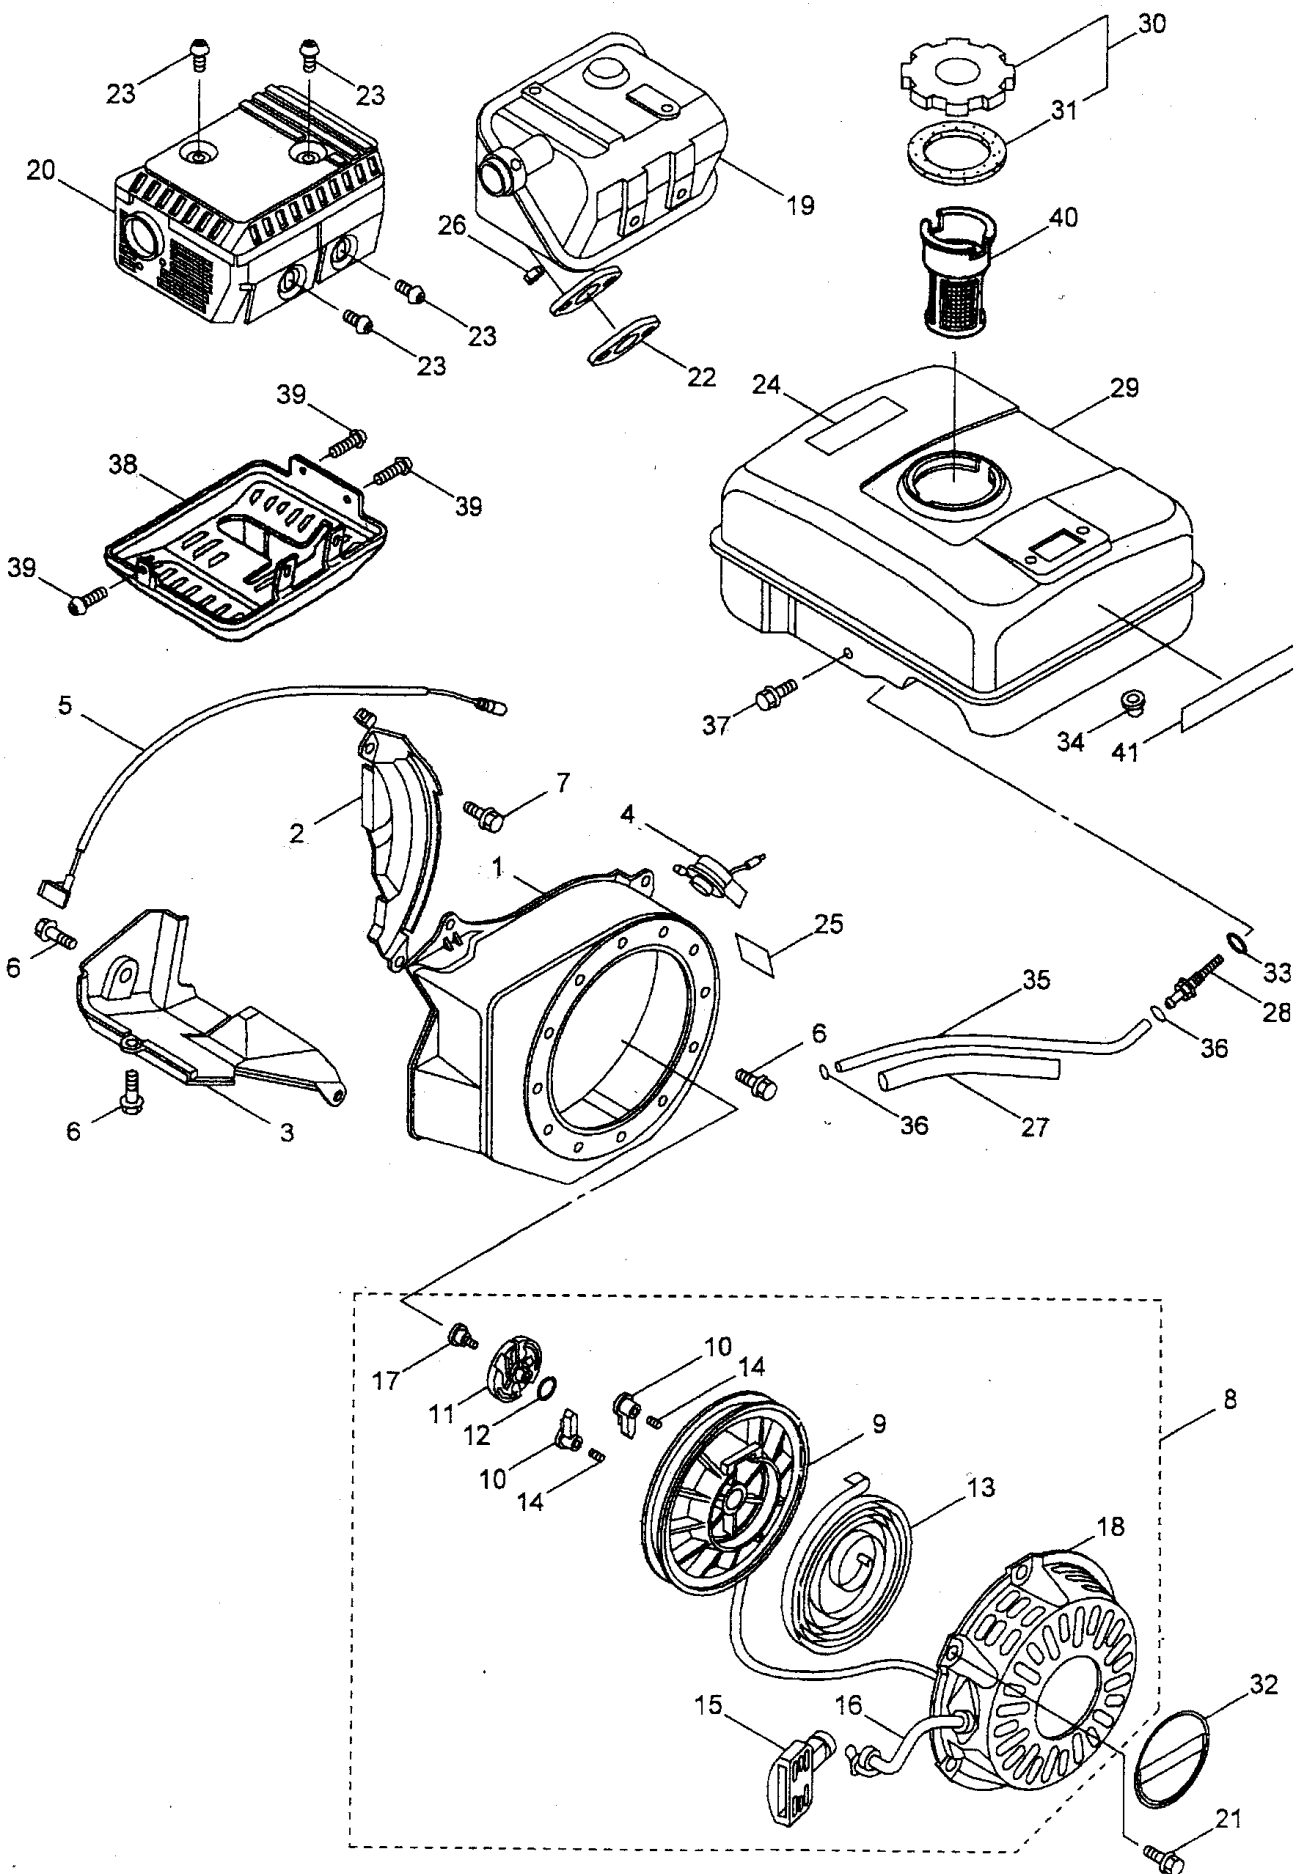

10. ENGINE

Recoil Starter, Muffler, Fuel Tank

Ref.No.	Part No.	Part Name	Q'ty	Remarks
10-1	625263	Fan Cover Comp.	1	19610-ZE1-000ZA
10-2	627033	Side Plate	1	19612-ZH8-000
10-3	625265	Shroud Comp.	1	19630-ZH8-000
10-4	581539	Stop Switch Ass'y	1	36100-ZE1-015
10-5	620851	Stop Switch Cord	1	36101-ZE1-010
10-6	990467	Flange Bolt	6	6X12 90013-883-000
10-7	626393	Flange Bolt	1	90022-888-010
10-8	620853	Recoil Starter Ass'y	1	Incl.9-18 28400-ZH8-013ZA
10-9	626448	Recoil Starter Reel	1	28420-ZH8-013
10-10	626449	Starter Ratchet	2	28422-ZH8-013
10-11	626450	Ratchet Guide	1	28433-ZH8-003
10-12	626451	Friction Spring	1	28441-ZH8-003
10-13	626452	Recoil Starter Spring	1	28442-ZH8-003
10-14	626453	Return Spring	2	28443-ZH8-003
10-15	620862	Recoil Starter Knob	1	28461-ZH8-003
10-16	626455	Recoil Starter Rope	1	28462-ZH8-003
10-17	626456	Setting Screw	1	90003-ZH8-003
10-18	620854	Recoil Starter Case Comp.	1	28410-ZH8-003ZA
10-19	627037	Muffler Comp.	1	18310-ZF1-000
10-20	620867	Muffler Protector	1	18320-ZF1-H01
10-21	626232	Flange Bolt	3	95701-06008-00
10-22	626624	Muffler Gasket	1	18381-ZH8-800
10-23	583785	Tapping Screw	4	90050-ZE1-000
10-24	627043	Label	1	87526-ZH8-000
10-25	627044	Label	1	87530-ZH8-820
10-26	626627	Nut	2	94001-080000S
10-27	620869	Supporter Rubber	1	16854-ZH8-000
10-28	583789	Fuel Tank Joint	1	16955-ZE1-000
10-29	625268	Fuel Tank Comp.	1	17510-ZE1-020ZA
10-30	627205	Fuel Filler Cap Comp.	1	Incl.31 17620-ZH7-023
10-31	620872	Gasket,Fuel Filler Cap	1	17631-ZH7-003
10-32	627042	Emblem	1	87521-ZH8-020
10-33	625228	O-Ring	1	91353-671-004
10-34	990487	Flange Nut	2	94050-06000
10-35	583795	Fuel Tube	1	95001-4514040
10-36	990499	Tube Clip	2	95002-02080
10-37	627204	Flange Bolt	1	95701-06025-00
10-38	583782	Lower Protector	1	18325-ZE1-010
10-39	640190	Screw,Tapping,4X6	3	90055-ZE1-000
10-40	622245	Fuel Filter	1	17672-ZE2-W01
10-41	627041	Label	1	87520-ZH8-000