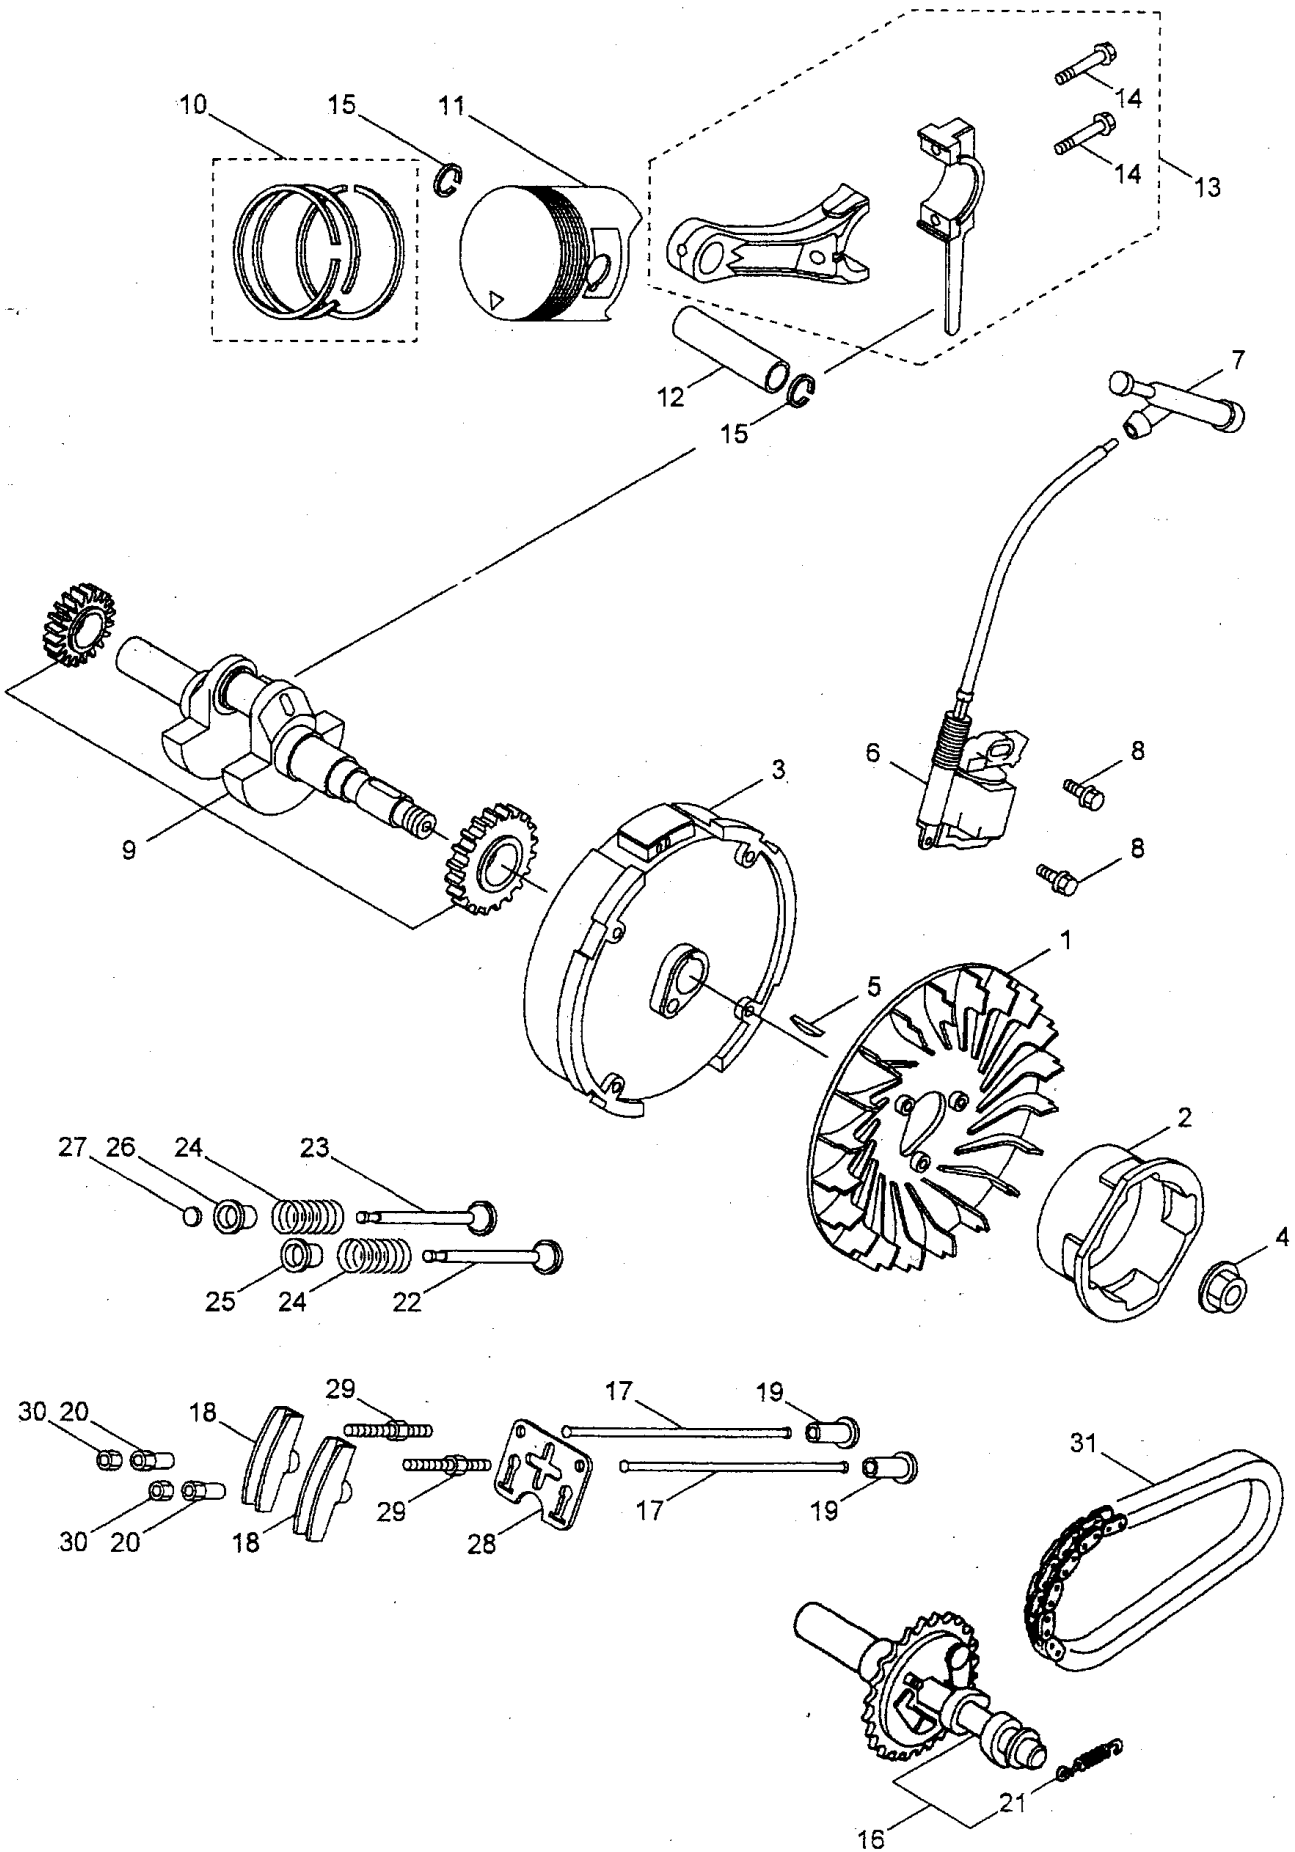

8. ENGINE
Flywheel, Piston

Ref.No.	Part No.	Part Name	Q'ty	Remarks
8-1	626384	Cooling Fan	1	19511-ZE1-000
8-2	626385	Starter Pulley	1	28451-ZH8-003
8-3	629361	Flywheel Comp.	1	31100-ZE1-010
8-4	626388	Special Nut	1	90201-878-003
8-5	626383	Special Woodruff Key	1	13331-357-000
8-6	625232	Ignition Coil Ass'y	1	30500-ZE1-033
8-7	620768	High Tension Terminal Ass'y	1	30600-ZE1-013
8-8	998214	Flange Bolt	2	6X25 90121-952-000
8-9	645994	Crankshaft Comp.	1	13310-ZH8-690
8-10	629363	Piston Ring Set	1	13010-ZH8-941
8-11	625254	Piston	1	13101-ZH8-000
8-12	626355	Piston Pin	1	13111-ZE1-000
8-13	626356	Connecting Rod Ass'y	1	Incl.14 13200-ZE1-010
8-14	626357	Connecting Rod Bolt	2	90001-ZE1-000
8-15	626358	Piston Pin Clip	2	90551-ZE1-000
8-16	645995	Camshaft Ass'y	1	Incl.21 14100-ZH8-690
8-17	626347	Push Rod	2	14410-ZE1-010
8-18	626348	Valve Rocker Arm	2	14431-ZE1-000
8-19	625234	Valve Lifter	2	14441-ZE1-010
8-20	625929	Rocker Arm Pivot	2	14451-ZE1-013
8-21	625925	Weight Return Spring	1	14568-ZE1-000
8-22	625255	Inlet Valve	1	14711-ZF1-000
8-23	625256	Exhaust Valve	1	14721-ZF1-000
8-24	626350	Valve Spring	2	14751-ZF1-000
8-25	626351	Retainer	1	14771-ZE1-000
8-26	626352	Retainer	1	14773-ZE1-000
8-27	626353	Valve Rotator	1	14781-ZE1-000
8-28	626354	Push Rod Guide Plate	1	14791-ZE1-010
8-29	625938	Pivot Bolt	2	90012-ZE0-010
8-30	625939	Pivot Adjusting Nut	2	90206-ZE1-000
8-31	645996	Chain	1	14411-ZH7-V91