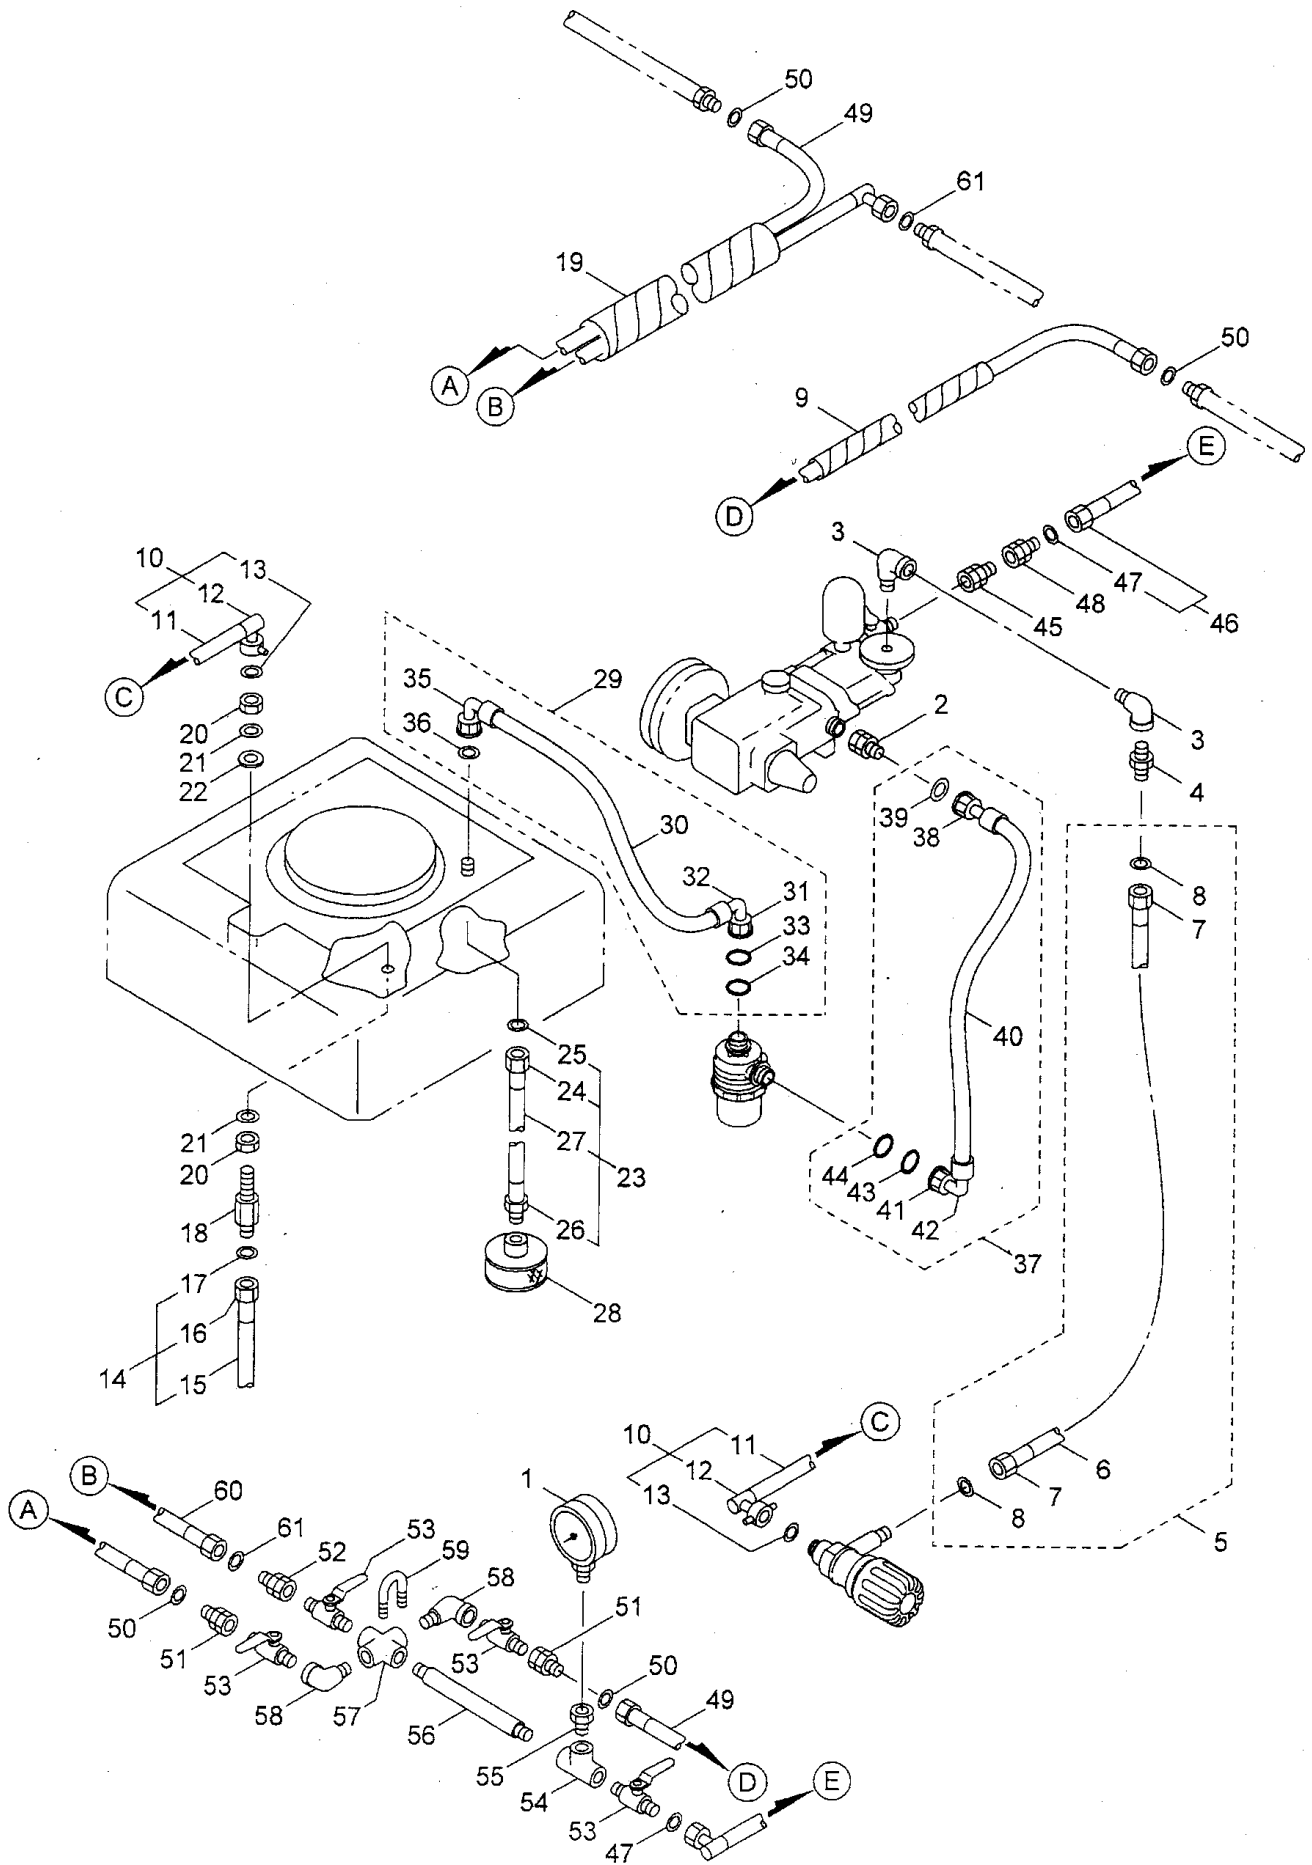

2. PIPING

Ref.No.	Part No.	Part Name	Q'ty	Remarks
2-46	548495	Hose Ass'y	1	Incl.47
2-47	111569	Packing	2	9.5x15xt1.5
2-48	572868	Hose Coupling	1	
2-49	548082	Hose Ass'y	2	Incl.50
2-50	111569	Packing	4	9.5x15xt1.5
2-51	572868	Hose Coupling	2	
2-52	572868	Hose Coupling	1	
2-53	140040	Ball Cook	4	R3/8xG3/8
2-54	547469	Tee	1	3/8
2-55	168116	Bush	1	
2-56	547470	Long Nipple	1	3/8x200L
2-57	542181	Cross	1	VC-2033(3/8)
2-58	149153	Elbow	2	PT3/8
2-59	543001	U-Bolt	2	M8x20A
2-60	548084	Hose Ass'y	1	Incl.61
2-61	111569	Packing	2	9.5x15xt1.5