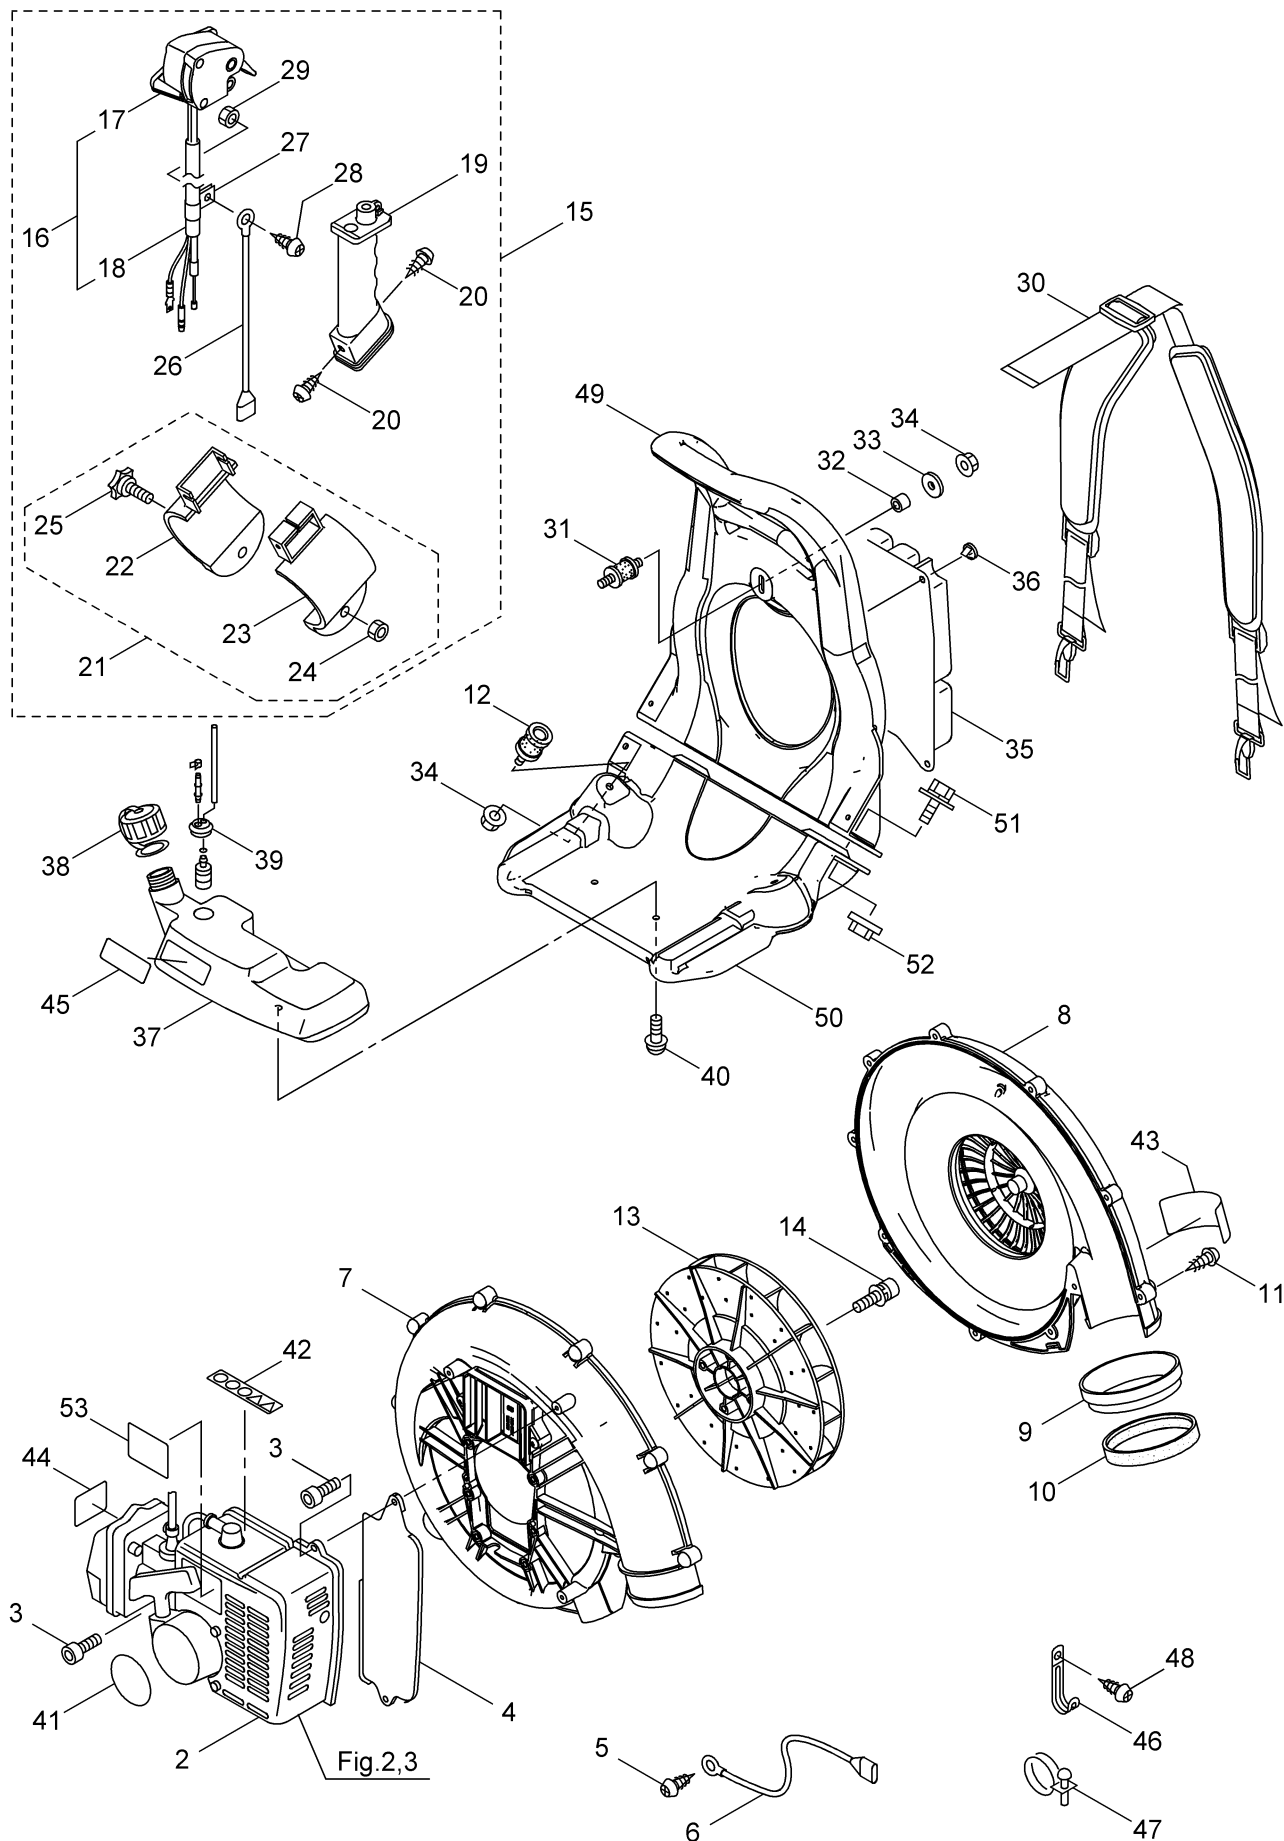

# 1. BL8100SP (CE) FRAME & BLOWER

Ref.No.	Parts No.	Parts Name	Q'ty	Remarks
1-1	395743	BL8100SP(CE)	1	
1-2	125939	Engine	1	TK65(CE)
1-3	125588	Bolt	6	M6X30
1-4	125404	Gasket	1	TK65
1-5	124971	Tapping Screw	3	M5X16
1-6	108634	Earth Code	1	AVS0.5BX120
1-7	125405	Fan Case (E)	1	
1-8	125410	Fan Case (S)	1	
1-9	119160	Collar	1	
1-10	119161	Band	1	
1-11	089538	Tapping Screw	10	M5X25
1-12	120615	Buffer	2	
1-13	125414	Fan	1	
1-14	125420	Bolt	4	M5X35
1-15	126327	Throttle, Ass'y	1	Incl.16-29
1-16	126504	Throttle Lever, Ass'y	1	Incl.17,18
1-17	125756	Throttle, Ass'y	1	
1-18	126505	Throttle Wire, Ass'y	1	
1-19	118811	Knob	1	
1-20	082759	Tapping Screw	2	M5X20
1-21	122609	Band	1	Incl.22-25
1-22	122414	Band (A)	1	
1-23	122416	Band (B)	1	
1-24	081031	Nut	1	M6
1-25	122610	Knob Bolt	1	M6X30L
1-26	126294	Earth Code	1	AVS0.5BX130
1-27	126508	Clamp	1	
1-28	126509	Screw	1	M5X10
1-29	550107	Nut	1	M5
1-30	125432	Shoulder Strap Ass'y	1	
1-31	101877	Buffer	1	30-M6X14
1-32	120616	Collar	1	
1-33	120617	Packing	1	
1-34	109704	Nut	3	M6
1-35	119177	Cushion Pad	1	
1-36	100749	Fastener	1	
1-37	120154	Fuel Tank	1	
1-38	125435	Cap, Ass'y	1	
1-39	125436	Filter, Ass'y	1	
1-40	125561	Screw	2	M5X14(W16XT1.6)
1-41	267144	Label	1	MARUYAMA(70)
1-42	266959	Label	1	
1-43	125940	Label	1	
1-44	125747	Label	1	
1-45	121132	Label	1	