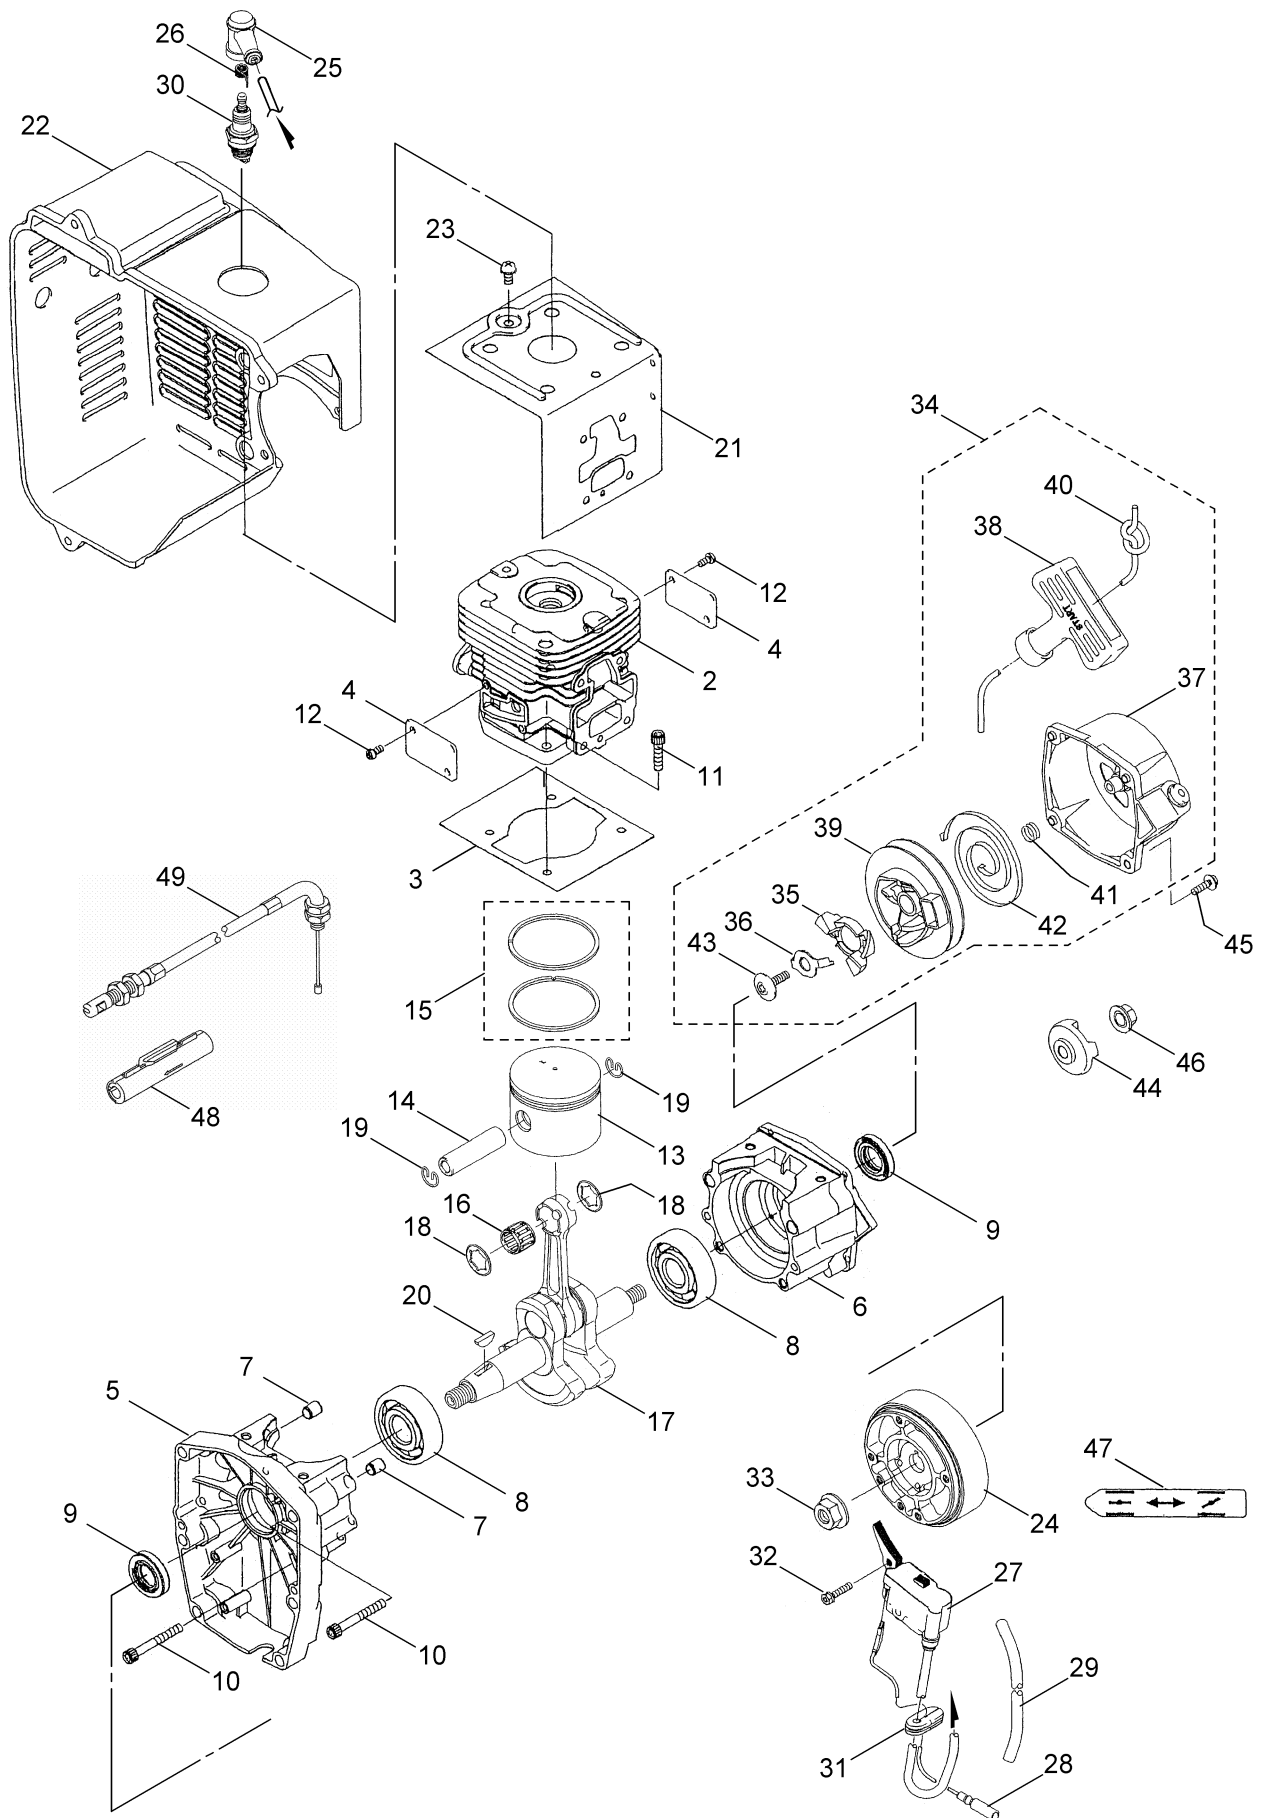

Ref.No.	Parts No.	Parts Name	Q'ty	Remarks
2-1	125939	Engine	1	TK065D-AG21
2-2	649312	Cylinder	1	11005-2157
2-3	649313	Gasket	1	11061-2138
2-4	649314	Plate	2	13271-2258
2-5	649315	Crankcase	1	14080-2055
2-6	649316	Crankcase	1	14080-2056
2-7	573908	Pin	2	92043-1302
2-8	649317	Ball Bearing	2	6303C3 92045-2268
2-9	649318	Oil Seal	2	92049-2258
2-10	649319	Bolt	4	M5x40 120S0540
2-11	649320	Bolt	4	M5x20 120W0520
2-12	943572	Screw	4	M4x8 214B0408
2-13	649321	Piston	1	13001-2163
2-14	649322	Piston Pin	1	13002-2093
2-15	649323	Piston Ring Set	1	13008-6066
2-16	649325	Bearing	1	13033-2063
2-17	649326	Crankshaft Ass'y	1	49119-2223
2-18	649327	Spacer	2	92026-2352
2-19	943307	Snap Ring	2	92033-2058
2-20	071695	Woodruff Key	1	510A3200
2-21	649329	Shroud	1	49089-2607
2-22	400923	Shroud	1	49089-2617
2-23	996258	Screw	1	M5x10 241B0510
2-24	649330	Flywheel	1	21050-2308
2-25	591532	Spark Plug Cap	1	21130-2056
2-26	591533	Terminal	1	21169-2051
2-27	400924	Ignition Coil Ass'y	1	21171-2247
2-28	649332	Lead Wire	1	26011-2379
2-29	998411	Tube	1	6x7.4x300L 92059-2233
2-30	649333	Spark Plug	1	BPMR7A 92070-2113
2-31	649334	Grommet	1	92071-2164
2-32	649335	Bolt	2	4x20 92153-2079
2-33	649336	Nut	1	M10 92210-1325
2-34	649375	Recoil Starter	1	Incl.35-43 49088-2549
2-35	649370	Pawl	1	13165-2101
2-36	649371	Retainer	1	14020-2113
2-37	649372	Case	1	32099-2400
2-38	649373	Grip	1	46075-2156
2-39	649376	Reel	1	59101-2117
2-40	649377	Rope	1	3.5x1000 59106-2174
2-41	649378	Spring	1	92145-2142
2-42	649379	Recoil Spring	1	92145-2143
2-43	649380	Screw	1	92172-2083
2-44	649374	Starting Pulley	1	49080-2198
2-45	624845	Screw	4	M4x16 92009-2386

2. BL8100SP (CE) ENGINE CYLINDER, CRANKCASE