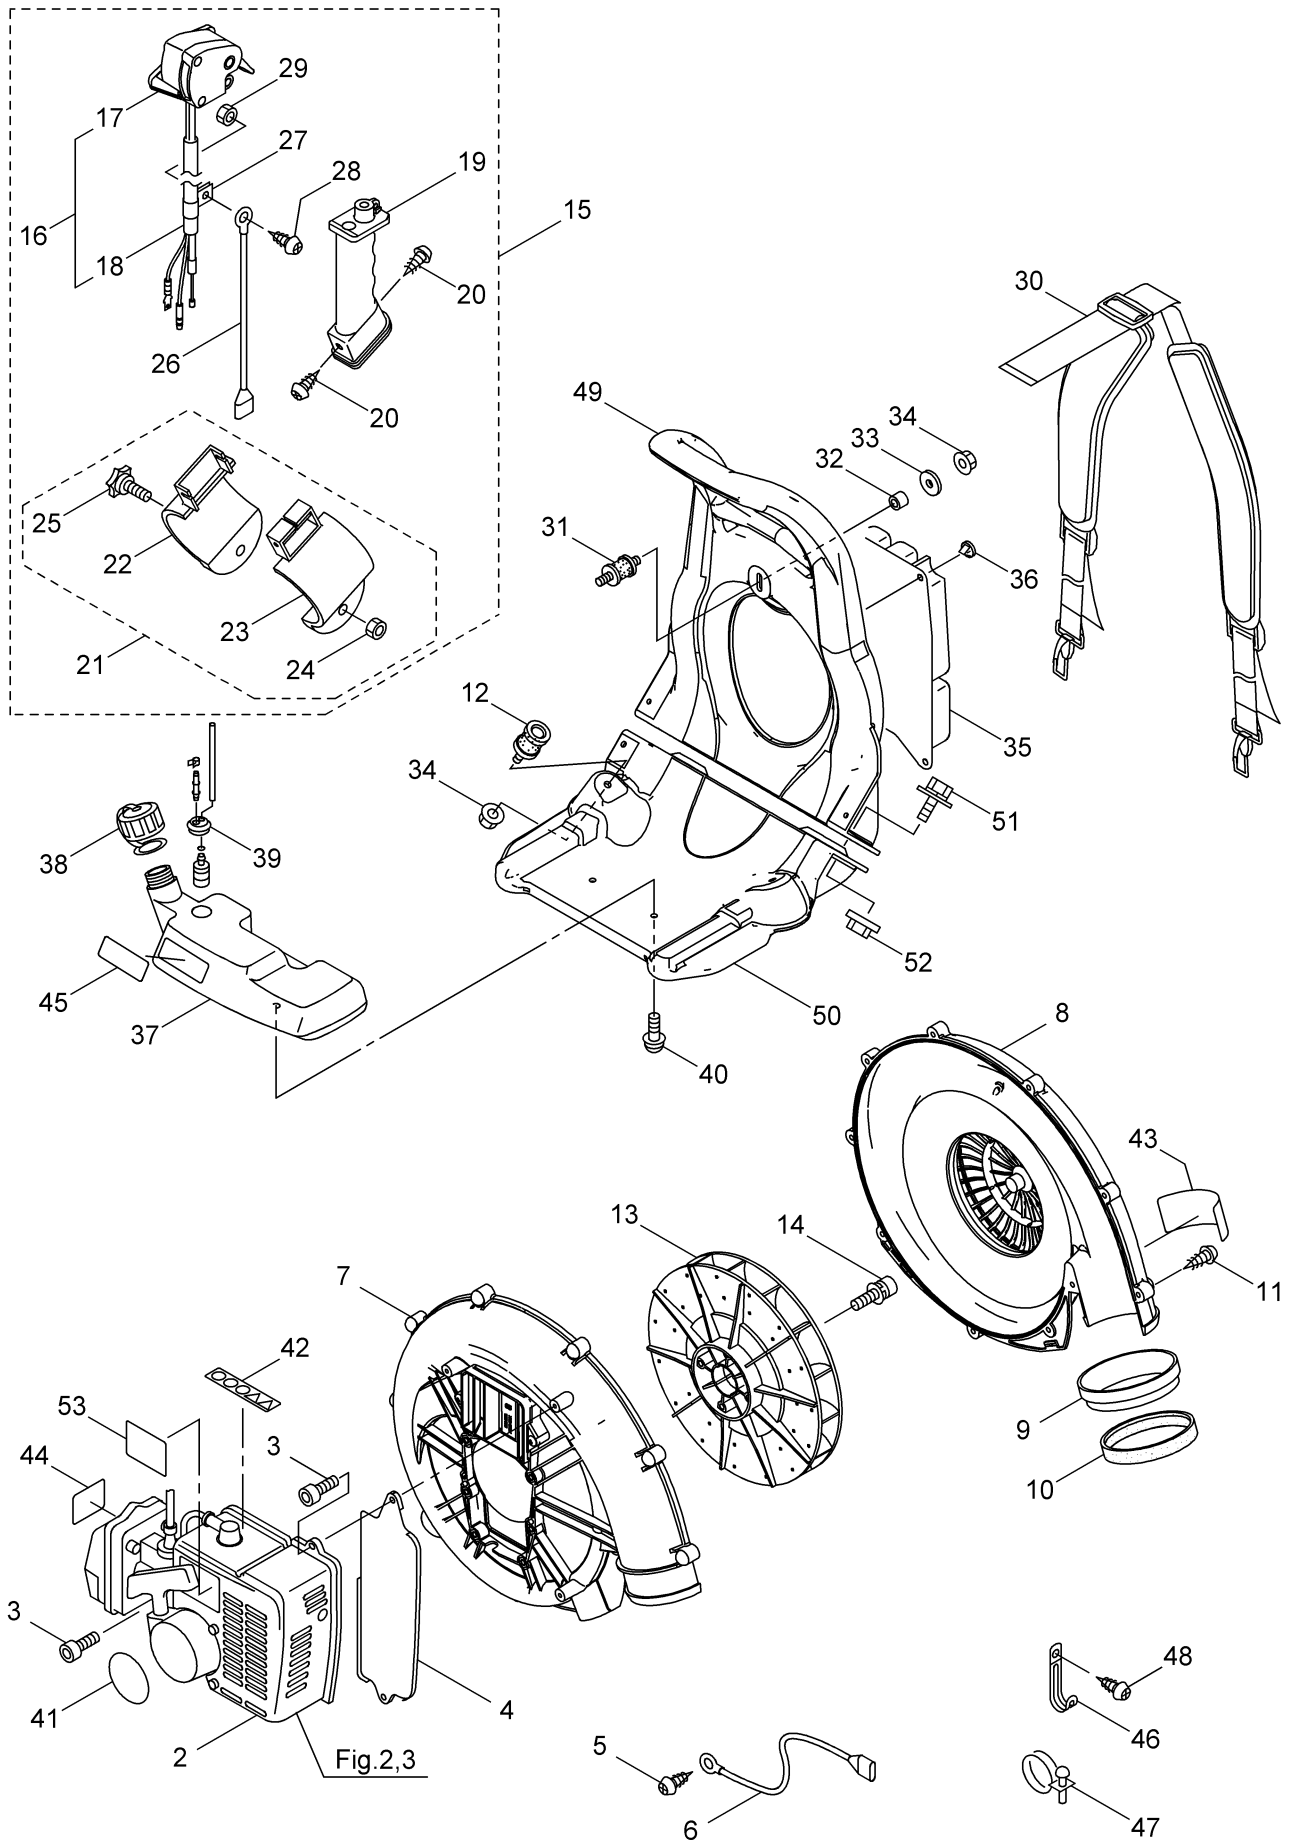

Ref.No.	Parts No.	Parts Name	Q'ty	Remarks
1-1	395743	BL8100SP(CE)	1	
1-2	125939	Engine	1	TK65(CE)
1-3	125588	Bolt	6	M6X30
1-4	125404	Gasket	1	TK65
1-5	124971	Tapping Screw	3	M5X16
1-6	108634	Earth Code	1	AVS0.5BX120
1-7	125405	Fan Case (E)	1	
1-8	125410	Fan Case (S)	1	
1-9	119160	Collar	1	
1-10	119161	Band	1	
1-11	089538	Tapping Screw	10	M5X25
1-12	120615	Buffer	2	
1-13	125414	Fan	1	
1-14	125420	Bolt	4	M5X35
1-15	126327	Throttle, Ass'y	1	Incl.16-29
1-16	126504	Throttle Lever, Ass'y	1	Incl.17,18
1-17	125756	Throttle, Ass'y	1	
1-18	126505	Throttle Wire, Ass'y	1	
1-19	118811	Knob	1	
1-20	082759	Tapping Screw	2	M5X20
1-21	122609	Band	1	Incl.22-25
1-22	122414	Band (A)	1	
1-23	122416	Band (B)	1	
1-24	081031	Nut	1	M6
1-25	122610	Knob Bolt	1	M6X30L
1-26	126294	Earth Code	1	AVS0.5BX130
1-27	126508	Clamp	1	
1-28	126509	Screw	1	M5X10
1-29	550107	Nut	1	M5
1-30	125432	Shoulder Strap Ass'y	1	
1-31	101877	Buffer	1	30-M6X14
1-32	120616	Collar	1	
1-33	120617	Packing	1	
1-34	109704	Nut	3	M6
1-35	119177	Cushion Pad	1	
1-36	100749	Fastener	1	
1-37	120154	Fuel Tank	1	
1-38	125435	Cap, Ass'y	1	
1-39	125436	Filter, Ass'y	1	
1-40	125561	Screw	2	M5X14(W16XT1.6)
1-41	267144	Label	1	MARUYAMA(70)
1-42	266959	Label	1	
1-43	125940	Label	1	
1-44	125747	Label	1	
1-45	121132	Label	1	

1. BL8100SP (CE) FRAME & BLOWER