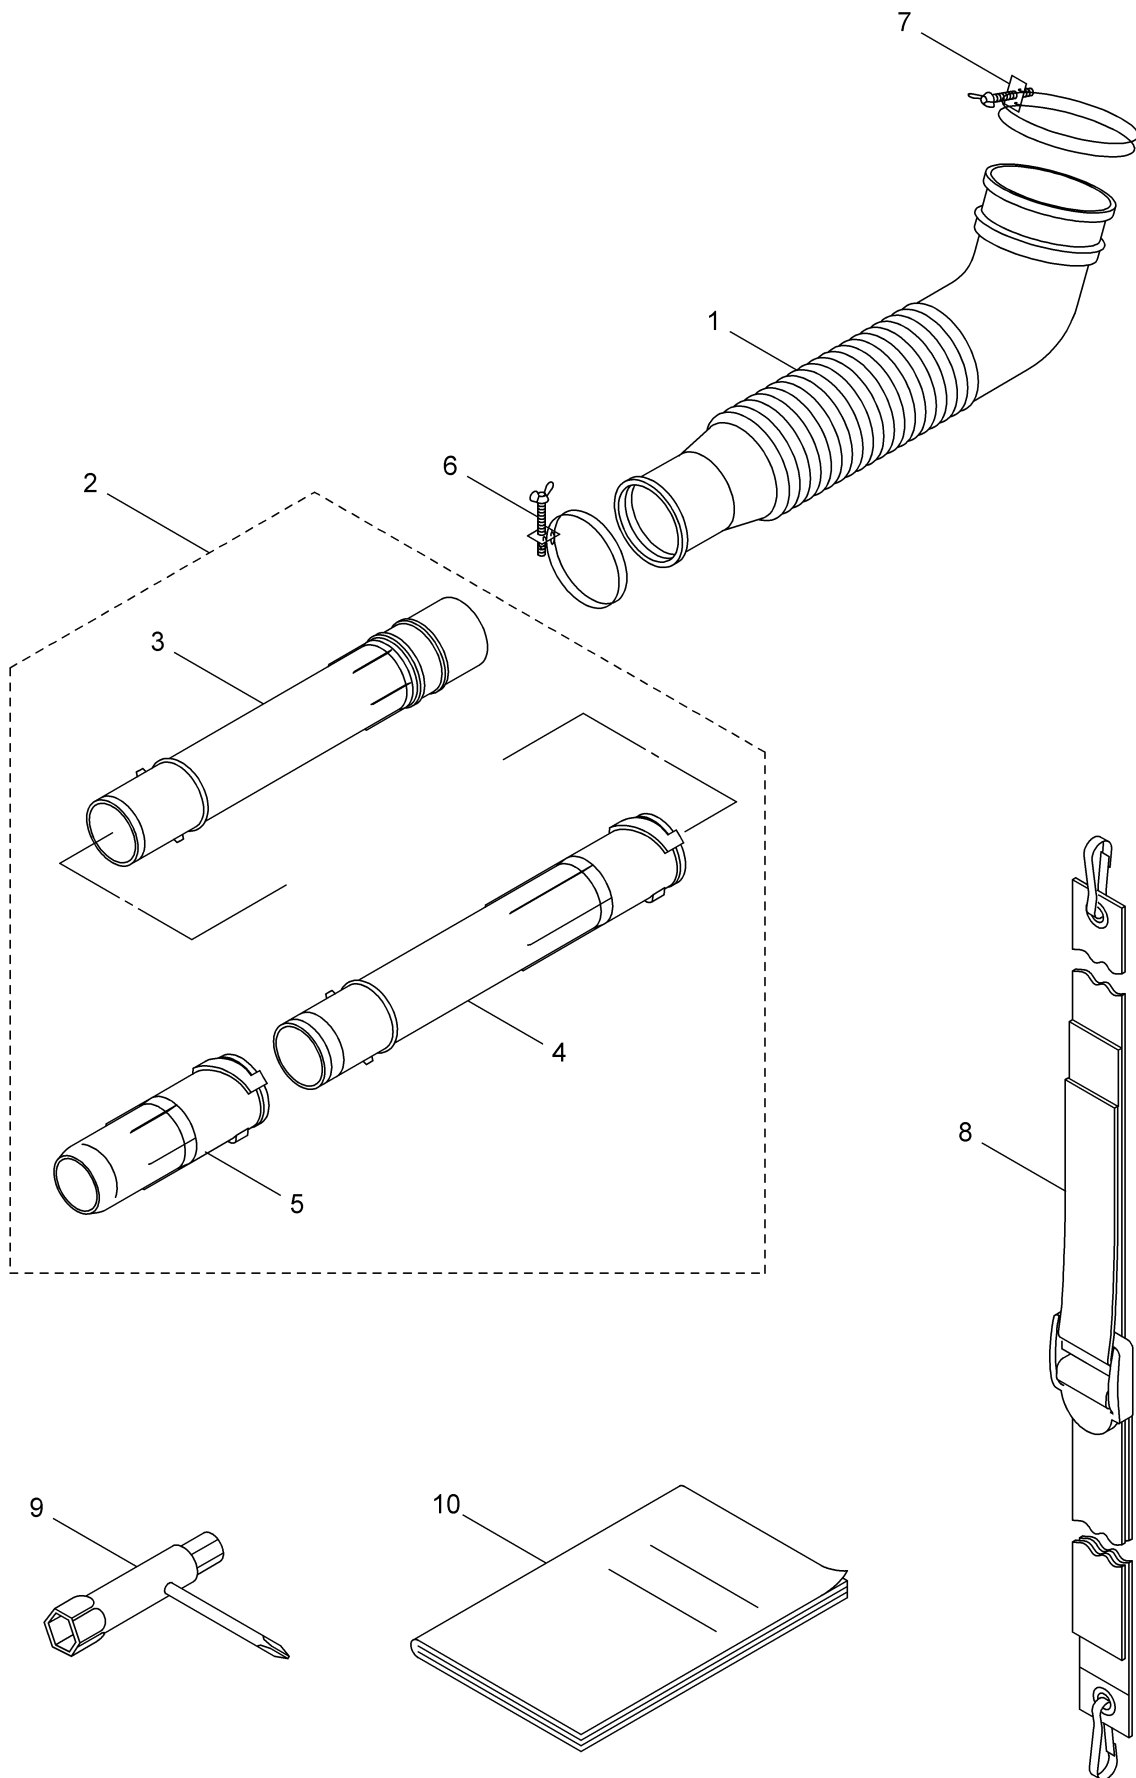

4. BL8100SP (CE) ACCESSORIES