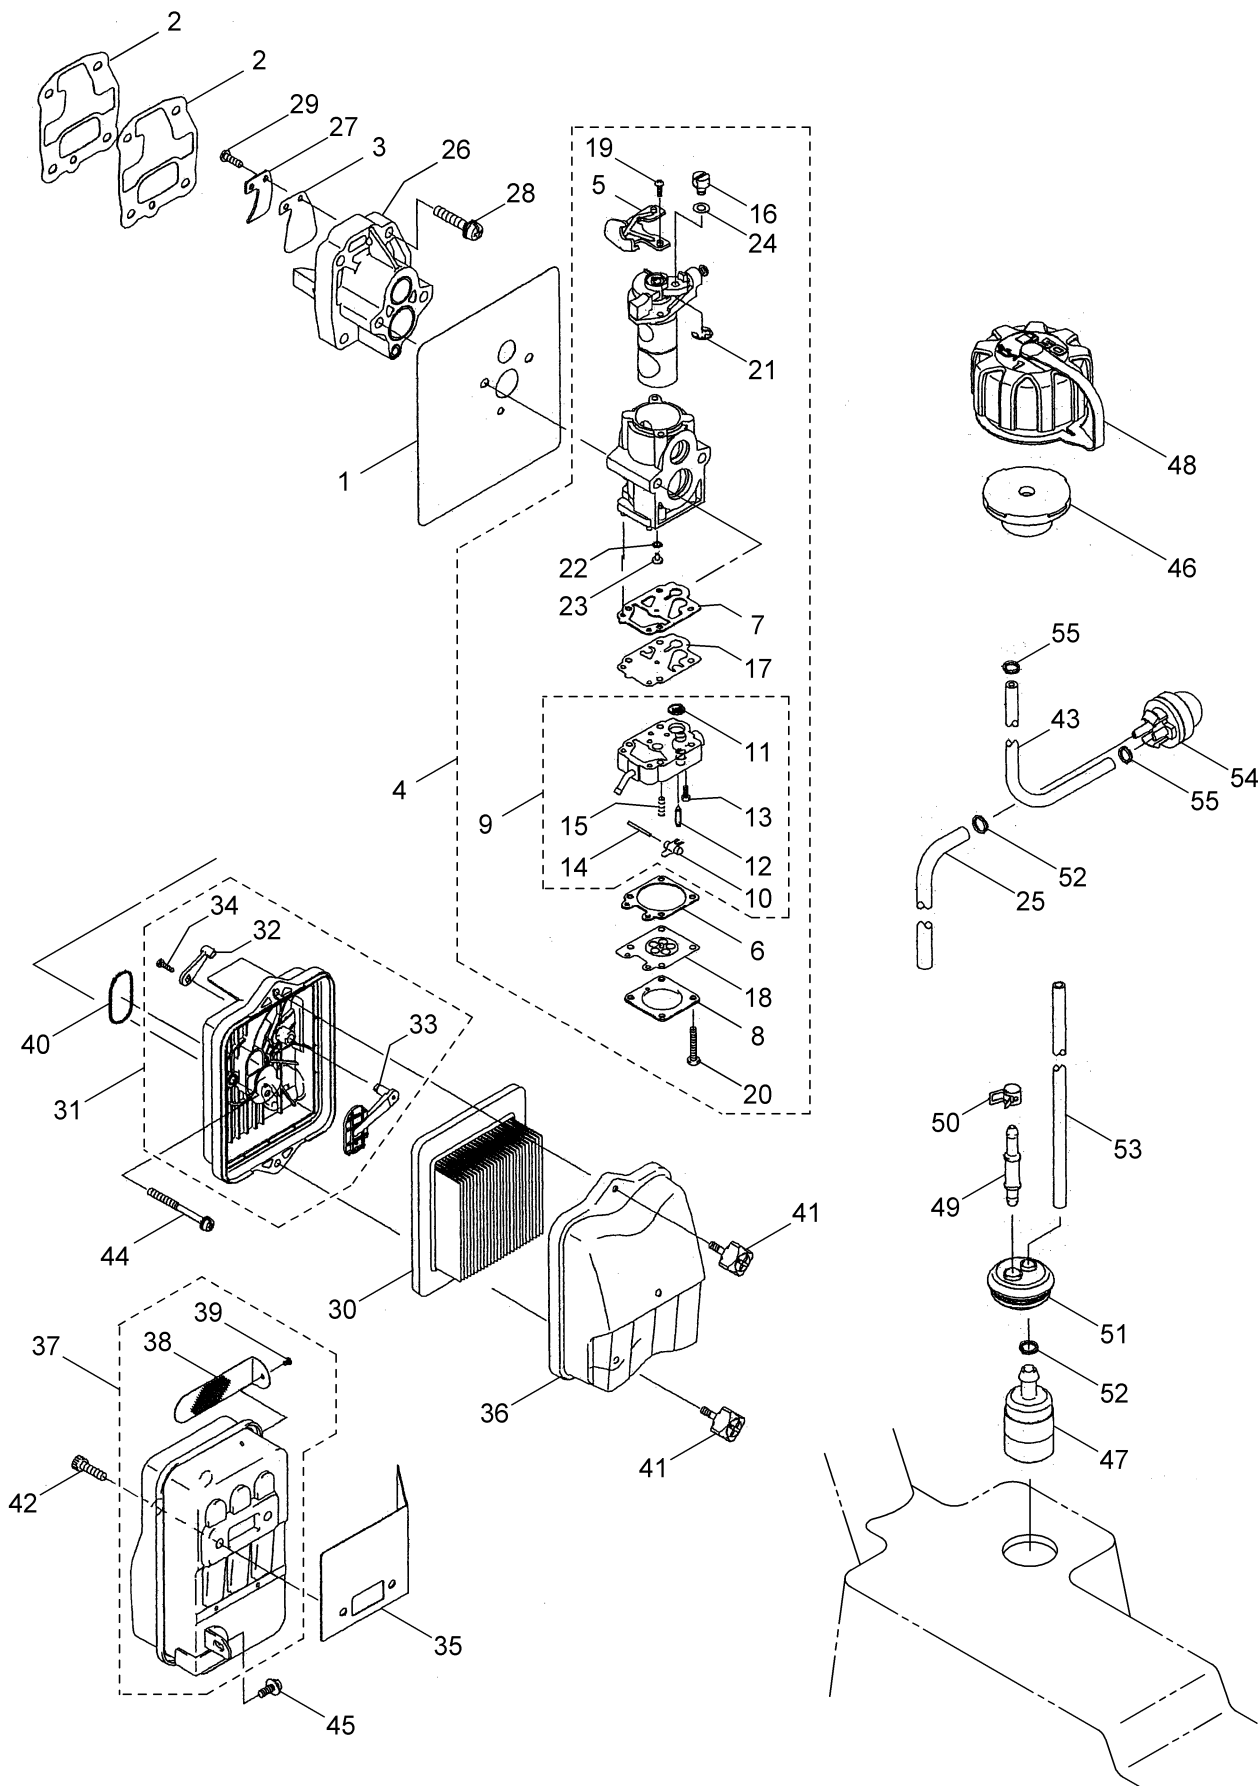

Ref.No.	Parts No.	Parts Name	Q'ty	Remarks
3-1	649341	Gasket	1	11061-2160
3-2	400925	Gasket	2	11061-2163
3-3	649342	Reed Valve	1	12022-2059
3-4	649344	Carburetor Ass'y	1	Incl.5-24 15003-2970
3-5	649338	Bracket	1	11053-2066
3-6	649339	Gasket	1	11060-2456
3-7	634350	Gasket	1	11061-2054
3-8	649343	Cover	1	14025-2157
3-9	649346	Body	1	Incl.10-15 16160-2138
3-10	624429	Lever	1	16055-2051
3-11	624430	Filter	1	14043-2051
3-12	624431	Float Valve	1	16030-2078
3-13	624432	Screw	1	92009-2336
3-14	624433	Pin	1	92043-2094
3-15	624434	Spring	1	92144-2308
3-16	598415	Arm	1	21083-2073
3-17	577185	Diaphragm	1	43028-2067
3-18	634357	Diaphragm	1	43028-2090
3-19	577179	Screw	2	92009-2277
3-20	649348	Screw	4	92009-2438
3-21	577175	Snap Ring	1	92033-2078
3-22	577182	O-Ring	1	92055-2147
3-23	649349	Main Jet	1	#55.5 92063-2461
3-24	624532	Washer	1	92200-2074
3-25	649367	Tube	1	3x6x145 92190-2173
3-26	400926	Insulator	1	16073-2234
3-27	649347	Stopper	1	32085-2105
3-28	577361	Screw	4	M5x25 92009-2235
3-29	649350	Screw	1	M3x12 92172-2091
3-30	649351	Element Ass'y	1	11029-2021
3-31	649352	Case Ass'y	1	Incl.32-34 11038-2088
3-32	649355	Lever	1	13168-2493
3-33	649356	Valve	1	16126-2240
3-34	649358	Screw	1	M3x10 92009-2359
3-35	649353	Gasket	1	11061-2159
3-36	649354	Cap	1	11065-2116
3-37	649357	Muffler Ass'y	1	Incl.38,39 49069-2412
3-38	400927	Spark Arrester	1	18077-2131
3-39	400918	Screw	1	92009-2411
3-40	649359	O-Ring	1	92055-2205
3-41	649360	Bolt	2	M5x18 92153-2107
3-42	649361	Bolt	2	M6x20 120W0620
3-43	649368	Tube	1	2.3x5x93 92192-2086
3-44	944032	Screw	2	M5x55 234B0555
3-45	943466	Screw	1	M5x14 242B0514

3. BL8100SP (CE) ENGINE CARBURETOR, MUFFLER