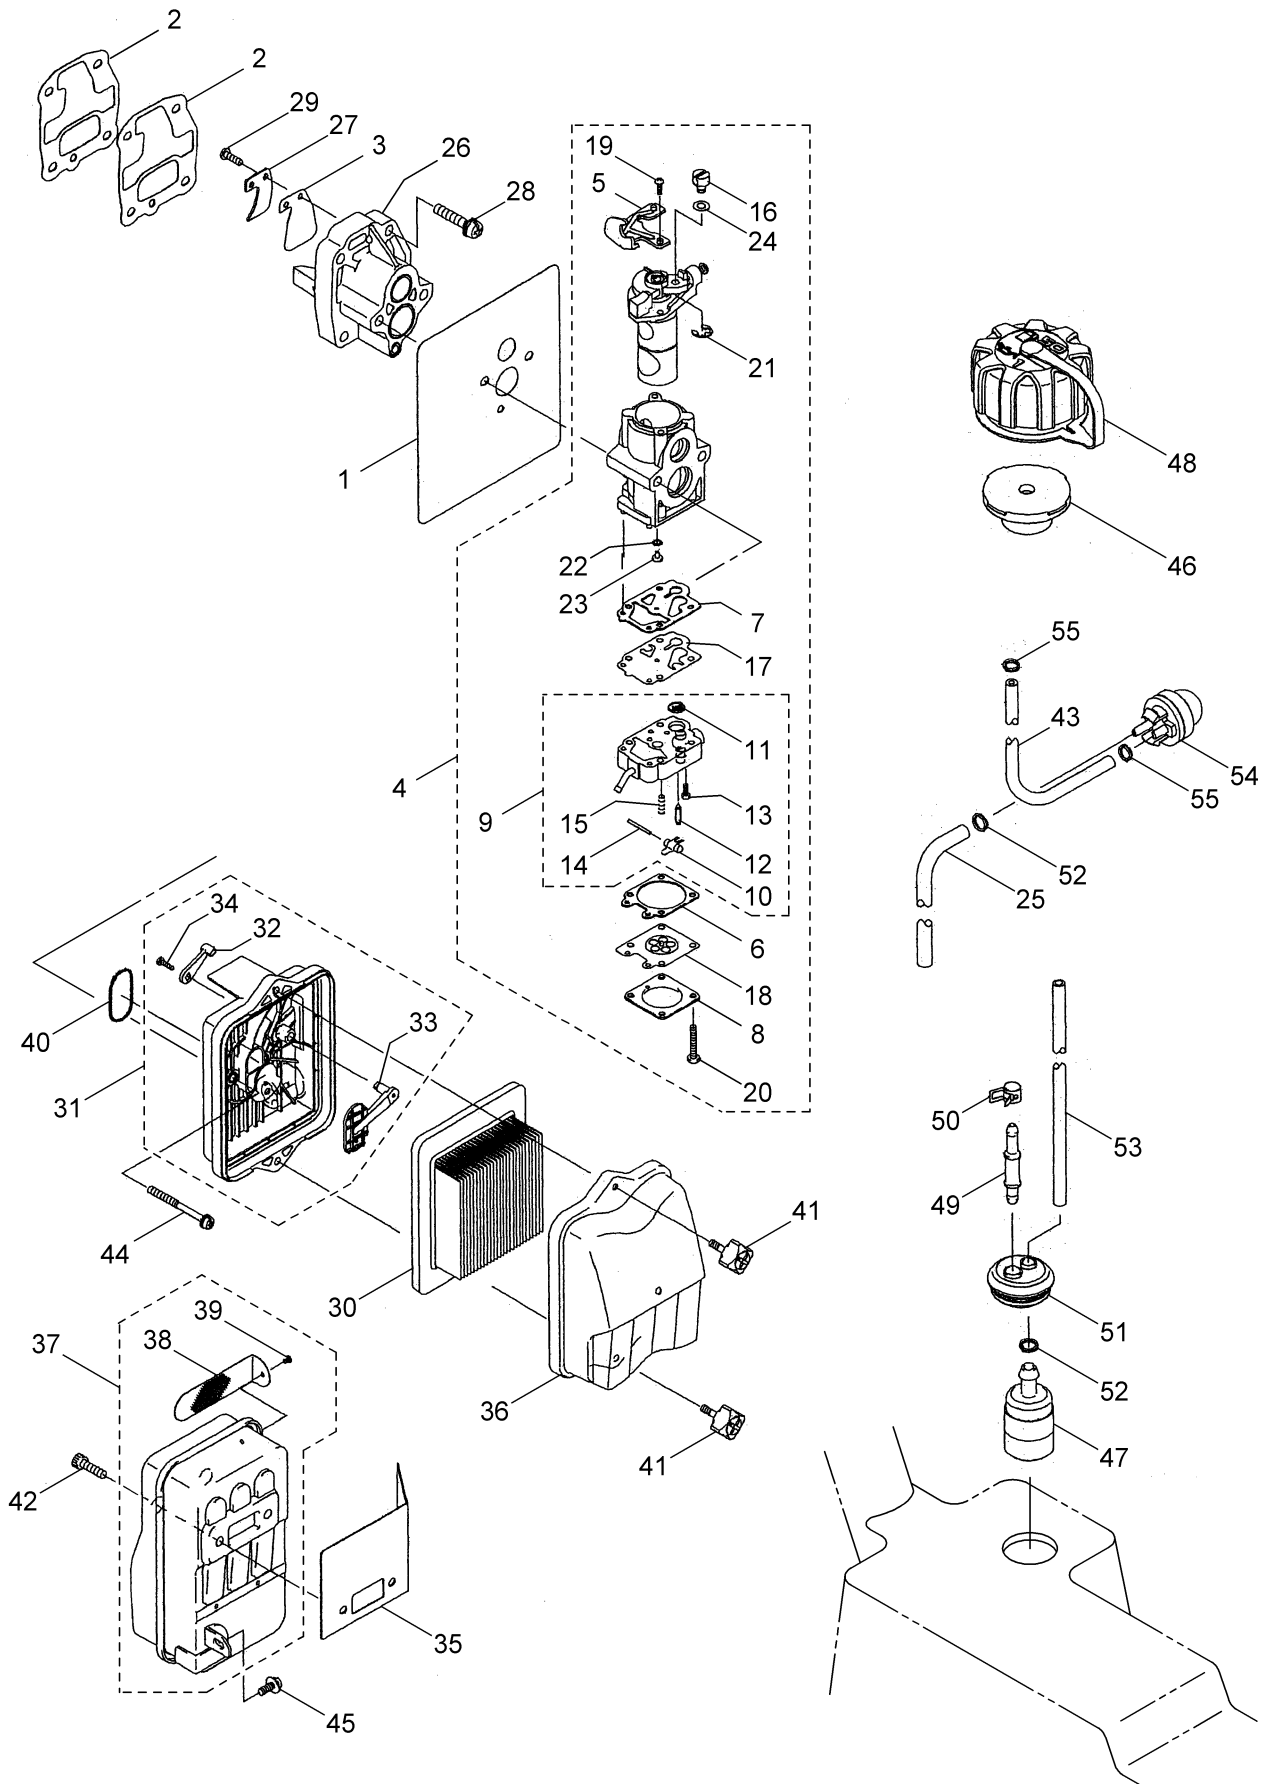

3. BL8100SP (CE) ENGINE CARBURETOR, MUFFLER

Ref.No.	Parts No.	Parts Name	Q'ty	Remarks
3-1	649341	Gasket	1	11061-2160
3-2	400925	Gasket	2	11061-2163
3-3	649342	Reed Valve	1	12022-2059
3-4	649344	Carburetor Ass'y	1	Incl.5-24 15003-2970
3-5	649338	Bracket	1	11053-2066
3-6	649339	Gasket	1	11060-2456
3-7	634350	Gasket	1	11061-2054
3-8	649343	Cover	1	14025-2157
3-9	649346	Body	1	Incl.10-15 16160-2138
3-10	624429	Lever	1	16055-2051
3-11	624430	Filter	1	14043-2051
3-12	624431	Float Valve	1	16030-2078
3-13	624432	Screw	1	92009-2336
3-14	624433	Pin	1	92043-2094
3-15	624434	Spring	1	92144-2308
3-16	598415	Arm	1	21083-2073
3-17	577185	Diaphragm	1	43028-2067
3-18	634357	Diaphragm	1	43028-2090
3-19	577179	Screw	2	92009-2277
3-20	649348	Screw	4	92009-2438
3-21	577175	Snap Ring	1	92033-2078
3-22	577182	O-Ring	1	92055-2147
3-23	649349	Main Jet	1	#55.5 92063-2461
3-24	624532	Washer	1	92200-2074
3-25	649367	Tube	1	3x6x145 92190-2173
3-26	400926	Insulator	1	16073-2234
3-27	649347	Stopper	1	32085-2105
3-28	577361	Screw	4	M5x25 92009-2235
3-29	649350	Screw	1	M3x12 92172-2091
3-30	649351	Element Ass'y	1	11029-2021
3-31	649352	Case Ass'y	1	Incl.32-34 11038-2088
3-32	649355	Lever	1	13168-2493
3-33	649356	Valve	1	16126-2240
3-34	649358	Screw	1	M3x10 92009-2359
3-35	649353	Gasket	1	11061-2159
3-36	649354	Cap	1	11065-2116
3-37	649357	Muffler Ass'y	1	Incl.38,39 49069-2412
3-38	400927	Spark Arrester	1	18077-2131
3-39	400918	Screw	1	92009-2411
3-40	649359	O-Ring	1	92055-2205
3-41	649360	Bolt	2	M5x18 92153-2107
3-42	649361	Bolt	2	M6x20 120W0620
3-43	649368	Tube	1	2.3x5x93 92192-2086
3-44	944032	Screw	2	M5x55 234B0555
3-45	943466	Screw	1	M5x14 242B0514