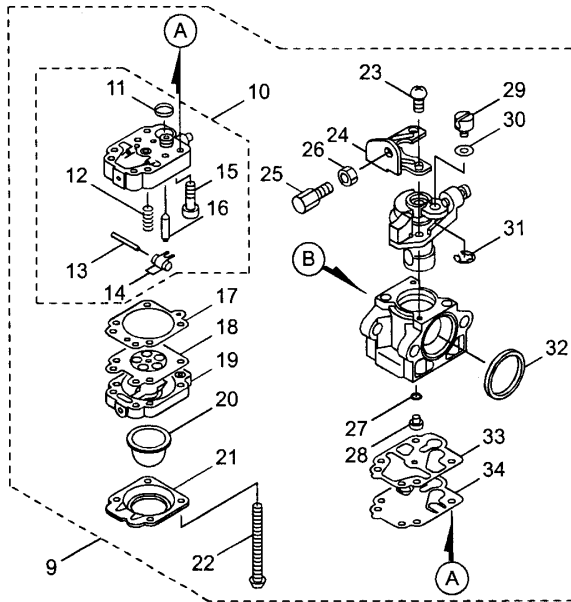

5.BL6700SP & BL6700HA CARBURETOR

Ref.No.	Part No.	Part Name	Q'ty	Remarks	Vendor No.
5-1	627550	Gasket	1		11060-2384
5-2	625867	Adapter	1		41077-2067
5-3	625868	Screw	2		214B0616
5-4	628089	Gasket	1		11060-2439
5-5	594598	Nut	2		92015-2097
5-6	579565	Screw	2		233B0520
5-7	625866	Insulator	1		16073-2185
5-8	634428	Gasket	1		11061-2070
5-9	634429	Carburetor Ass'y	1	Incl.10-34	15003-2783
5-10	626812	Body Ass'y	1	Incl.11-16	16160-2101
5-11	624430	Filter	1		14043-2051
5-12	624434	Spring	1		92144-2308
5-13	624433	Pin	1		92043-2094
5-14	624429	Lever	1		16055-2051
5-15	624432	Screw	1		92009-2336
5-16	624431	Float Valve	1		16030-2078
5-17	598407	Gasket	1		11060-2111
5-18	944219	Diaphragm	1		43028-2054
5-19	598413	Body	1		16160-2089
5-20	577191	Priming Pump	1		49043-2067
5-21	598409	Primer Pump Cover	1		14090-2017
5-22	598417	Screw	4		92009-2337
5-23	577179	Screw	2		92009-2277
5-24	624525	Bracket	1		11049-2006
5-25	598418	Screw	1		92009-2354
5-26	624530	Nut	1		92015-2145
5-27	577182	O-Ring	1		92055-2147
5-28	628092	Main Jet	1	#52	92063-2365
5-29	598415	Arm	1		21083-2073
5-30	624532	Washer	1		92200-2074
5-31	577175	Snap Ring	1		92033-2078
5-32	624528	Packing	1		43049-2060
5-33	577184	Gasket	1		11009-2757
5-34	577185	Diaphragm	1		43028-2067
5-35	625872	Fuel Filter	1		49019-2085
5-36	630564	Valve	1		49116-2064
5-37	625871	Cap Ass'y	1		51048-2078
5-38	597949	Fuel Tank Grommet	1		92071-2142
5-39	597948	Fuel Filter Clamp	2		92170-2080
5-40	625873	Tube	1	3x5x250L	92190-2164
5-41	625874	Tube	1	3x6x130L	92191-2049
5-42	636763	Muffler Ass'y	1	Incl.43-45	49069-2373
5-43	634366	Screw	4		92009-2446
5-44	634430	Spark Arrester	1		18077-2116
5-45	634360	Gasket	1		11061-2061