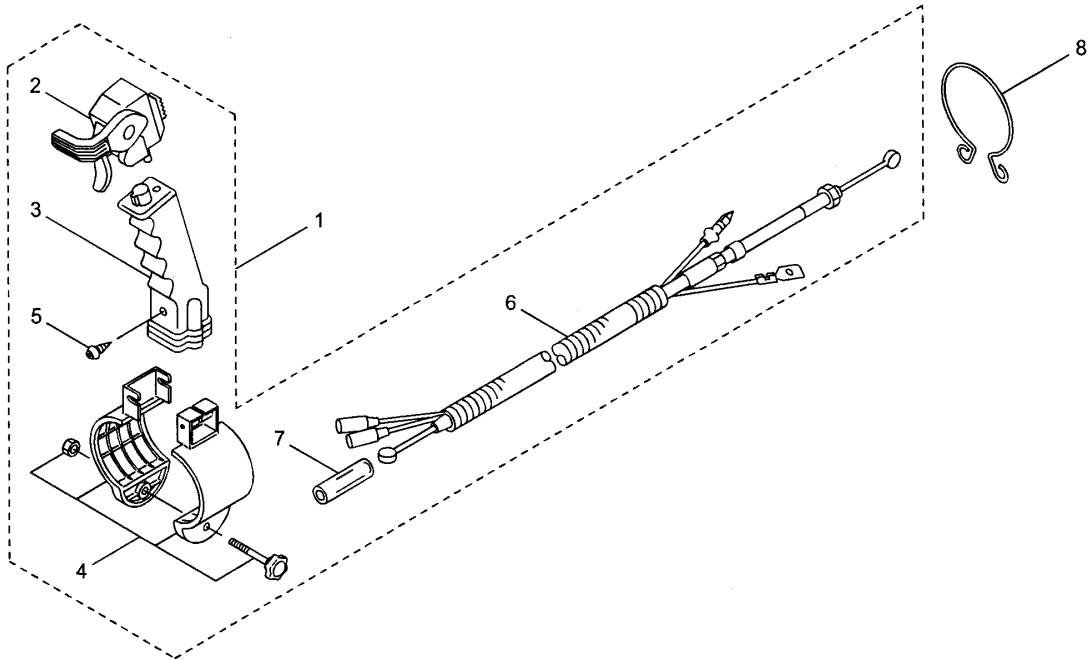

Vendor No.

2.BL6700SP
THROTTLE

521398-02

Ref.No.	Part No.	Part Name	Q'ty	Remarks
2-1	122413	Throttle Ass'y	1	Incl.2-7
2-2	122046	Throttle	1	
2-3	118811	Grip	1	
2-4	122609	Band	1	
2-5	120319	Tapping Screw	2	M5x18
2-6	122099	Thrott'l Cable Ass'y	1	
2-7	121427	Tube	1	6x8x20L
2-8	119173	Clamp	1	

Vendor No.

3.BL6700HA
THROTTLE

521398-03

Ref.No.	Part No.	Part Name	Q'ty	Remarks
3-1	117622	Throttle Lever Ass'y	1	Incl.2-17
3-2	107126	Arm	1	
3-3	107127	Lever	1	
3-4	107221	Spring	1	0.6-7L
3-5	106498	Ball	1	5/32(3.9688)
3-6	107129	Stay	1	
3-7	019001	Tapping Screw	2	M4x10
3-8	081457	Screw	1	M6x25
3-9	012502	Spring Washer	1	M6
3-10	012488	Washer	1	M6
3-11	107136	Collar	1	6.6x8x15L
3-12	081031	Nut	1	M6
3-13	115605	Flange	1	
3-14	115612	Knob Bolt	1	M8x35
3-15	107581	Nylon Nut	1	M8
3-16	065842	Cotter Pin	1	2x15L
3-17	117623	Switch	1	
3-18	816038	Screw	4	M6x20
3-19	013754	Washer	4	M6
3-20	112509	Nut	4	M6
3-21	117603	Plate	1	
3-22	121776	Throttle Cable Ass'y	1	

Ref.No.	Part No.	Part Name	Q'ty	Remarks
4-43	998438	Rope Guide	1	
4-44	944502	Plate	1	
4-45	998439	Recoil Starter Case	1	
4-46	998440	Recoil Starter Case	1	
4-47	998437	Grip	1	
4-48	998436	Rope	1	3.8x1150L
4-49	998434	Reel	1	
4-50	998435	Recoil Spring	1	
4-51	944801	Screw	1	
4-52	998433	Washer	1	
4-53	624845	Screw	4	M4x16
4-54	998414	Starting Pulley	1	Incl.55-57
4-55	944226	Snap Ring	1	
4-56	579573	Return Spring	1	
4-57	572938	Pawl	1	
4-58	998417	Nut	1	
4-59	071344	Washer	2	