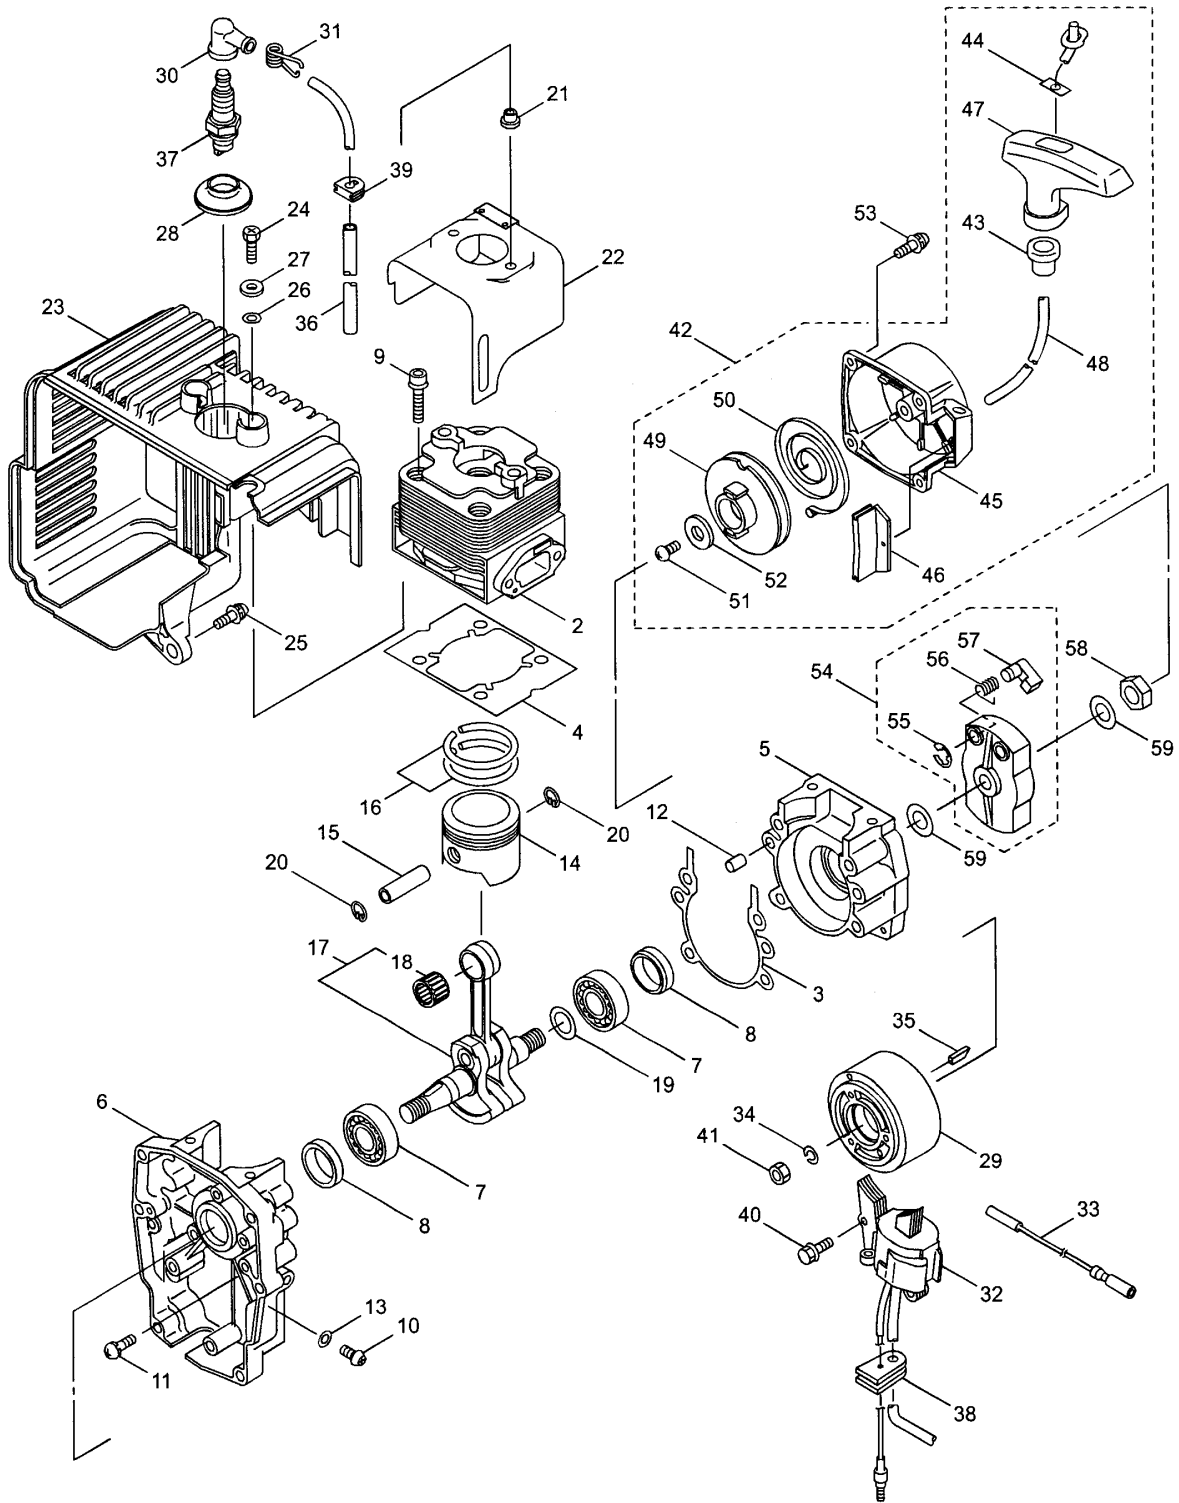

4.BL6700SP & BL6700HA ENGINE

Ref.No.	Part No.	Part Name	Q'ty	Remarks	Vendor No.
4-1		Engine	1	TE59D-AG21(122391)	
4-2	637459	Cylinder	1		11005-2149
4-3	998401	Gasket	1		11009-2495
4-4	637460	Gasket	1		11061-2080
4-5	998399	Crankcase	1		14002-2224
4-6	998400	Crankcase	1		14002-2225
4-7	620248	Ball Bearing	2		92045-2055
4-8	071335	Oil Seal	2		92049-2077
4-9	597284	Bolt	4		92150-2294
4-10	944619	Screw	1		214B0608
4-11	599880	Screw	4		223B0630
4-12	943349	Dowel Pin	2		551A0610
4-13	943893	Gasket	1		751Q0600
4-14	627497	Piston	1		13001-2144
4-15	944769	Piston Pin	1		13002-2067
4-16	627498	Piston Ring Set	1		13008-6054
4-17	634426	Crankshaft Ass'y	1	Incl.18	49119-6198
4-18	597289	Needle Bearing	1		13033-2005
4-19	573120	Shim	AR	t=0.20	92025-2092
4-19	573121	Shim	AR	t=0.40	92025-2093
4-19	573122	Shim	AR	t=0.60	92025-2094
4-19	573119	Shim	AR	t=0.10	92025-2107
4-20	943307	Snap Ring	2		92033-2058
4-21	630053	Insulator	2		16073-2197
4-22	634427	Shroud	1		49089-2524
4-23	121763	Shroud	1		49089-2527
4-24	573307	Bolt	2		92002-2322
4-25	580184	Screw	1		92009-2285
4-26	621123	Washer	2		92022-2157
4-27	575415	Washer	2	5.5x13.8xt2	92200-2063
4-28	998412	Cover	1		14025-2110
4-29	620250	Flywheel	1		21050-2262
4-30	591532	Spark Plug Cap	1		21130-2056
4-31	591533	Terminal	1		21169-2051
4-32	597262	Ignition Coil Ass'y	1		21171-2201
4-33	597263	Lead Wire	1		26011-2321
4-34	943924	Washer	1		92022-2147
4-35	998409	Key	1		92038-2078
4-36	998411	Tube	1	6x7.4x300L	92059-2233
4-37	626811	Spark Plug	1	BPMR7A	92070-2107
4-38	597293	Grommet	1		92071-2077
4-39	634348	Grommet	1		92071-2155
4-40	943457	Bolt	2		180B0520
4-41	998410	Nut	1		314R1000
4-42	998413	Recoil Starter	1	Incl.43-52	49088-2311