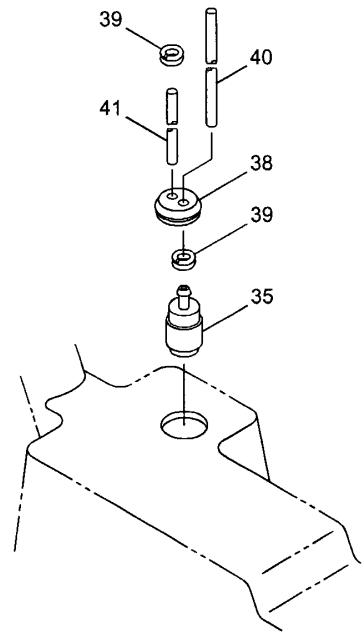

5.BL6700SP & BL6700HA CARBURETOR

Ref.No.	Part No.	Part Name	Q'ty	Remarks	Vendor No.
5-1	627550	Gasket	1		11060-2384
5-2	625867	Adapter	1		41077-2067
5-3	625868	Screw	2		214B0616
5-4	628089	Gasket	1		11060-2439
5-5	594598	Nut	2		92015-2097
5-6	579565	Screw	2		233B0520
5-7	625866	Insulator	1		16073-2185
5-8	634428	Gasket	1		11061-2070
5-9	634429	Carburetor Ass'y	1	Incl.10-34	15003-2783
5-10	626812	Body Ass'y	1	Incl.11-16	16160-2101
5-11	624430	Filter	1		14043-2051
5-12	624434	Spring	1		92144-2308
5-13	624433	Pin	1		92043-2094
5-14	624429	Lever	1		16055-2051
5-15	624432	Screw	1		92009-2336
5-16	624431	Float Valve	1		16030-2078
5-17	598407	Gasket	1		11060-2111
5-18	944219	Diaphragm	1		43028-2054
5-19	598413	Body	1		16160-2089
5-20	577191	Priming Pump	1		49043-2067
5-21	598409	Primer Pump Cover	1		14090-2017
5-22	598417	Screw	4		92009-2337
5-23	577179	Screw	2		92009-2277
5-24	624525	Bracket	1		11049-2006
5-25	598418	Screw	1		92009-2354
5-26	624530	Nut	1		92015-2145
5-27	577182	O-Ring	1		92055-2147
5-28	628092	Main Jet	1	#52	92063-2365
5-29	598415	Arm	1		21083-2073
5-30	624532	Washer	1		92200-2074
5-31	577175	Snap Ring	1		92033-2078
5-32	624528	Packing	1		43049-2060
5-33	577184	Gasket	1		11009-2757
5-34	577185	Diaphragm	1		43028-2067
5-35	625872	Fuel Filter	1		49019-2085
5-36	630564	Valve	1		49116-2064
5-37	625871	Cap Ass'y	1		51048-2078
5-38	597949	Fuel Tank Grommet	1		92071-2142
5-39	597948	Fuel Filter Clamp	2		92170-2080
5-40	625873	Tube	1	3x5x250L	92190-2164
5-41	625874	Tube	1	3x6x130L	92191-2049
5-42	636763	Muffler Ass'y	1	Incl.43-45	49069-2373
5-43	634366	Screw	4		92009-2446
5-44	634430	Spark Arrester	1		18077-2116
5-45	634360	Gasket	1		11061-2061