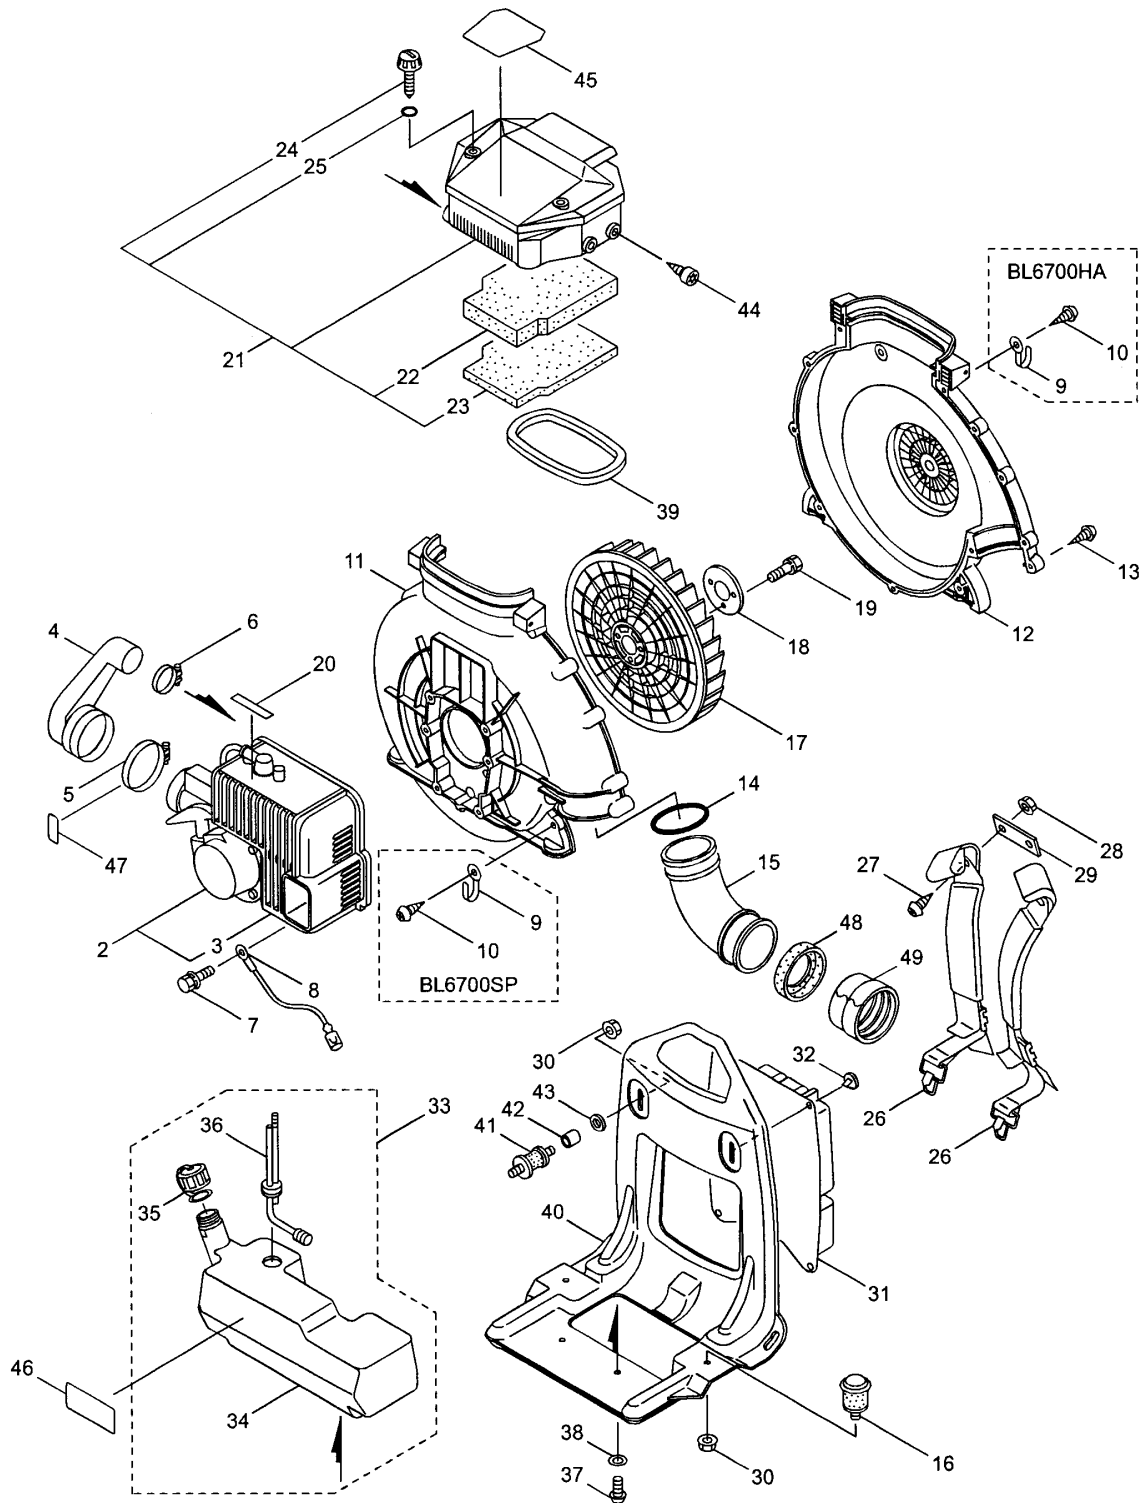

1.BL6700SP & BL6700HA
MAIN BODY

Ref.No.	Part No.	Part Name	Q'ty	Remarks
1-1	395719	BL6700SP	1	
1-1	395718	BL6700HA	1	
1-2		Engine	1	Incl.3 TE59D-AG21(122391)
1-3	121763	Shroud	1	49089-2527
1-4	121753	Inlet Pipe	1	
1-5	121755	Band	1	#59-82
1-6	119684	Band	1	#30-40
1-7	092544	Bolt	6	M6x30
1-8	108634	Earth Cord	1	AVS0.5Bx120
1-9	103550	Clamp	1	
1-10	082697	Tapping Screw	1	M5x10
1-11	122364	Fan Case (E)	1	
1-12	121707	Fan Case (S)	1	
1-13	089538	Tapping Screw	12	M5x25
1-14	018236	O-Ring	1	V85
1-15	115243	Pipe	1	
1-16	120615	Buffer	2	
1-17	118724	Fan	1	
1-18	118248	Plate	1	
1-19	096056	Bolt	3	M6x40-7T
1-20	266959	Label	1	Caution
1-21	119364	Air Cleaner Ass'y	1	Incl.22-25
1-22	119664	Element	1	t=10
1-23	119665	Felt	1	t=4
1-24	114463	Knob	2	
1-25	014187	O-Ring	2	P4
1-26	120625	Knapsack Band	2	
1-27	083445	Screw	2	M6x16
1-28	550132	Nut	2	M6
1-29	120614	Band	1	
1-30	109704	Nut	4	M6
1-31	119177	Cushion Pad	1	
1-32	100749	Fastener	4	#7
1-33	119388	Fuel Tank Ass'y	1	Incl.34-36
1-34	120154	Fuel Tank	1	
1-35	119390	Cap Ass'y	1	
1-36	119391	Filter Ass'y	1	
1-37	081414	Screw	2	M5x14
1-38	015479	Washer	2	5.3x16xt1.6
1-39	120536	Packing	1	
1-40	119174	Knapsack Frame	1	
1-41	026223	Buffer	2	30-M6x14
1-42	120616	Collar	2	
1-43	120617	Packing	2	
1-44	120077	Tapping Screw	4	M6x14
1-45	122392	Label	1	BL6700SP
1-45	122409	Label	1	BL6700HA
1-46	121132	Label	1	
1-47	119613	Label	1	Choke
1-48	119161	Rubber Band	1	
1-49	119160	Collar	1	

Vendor No.