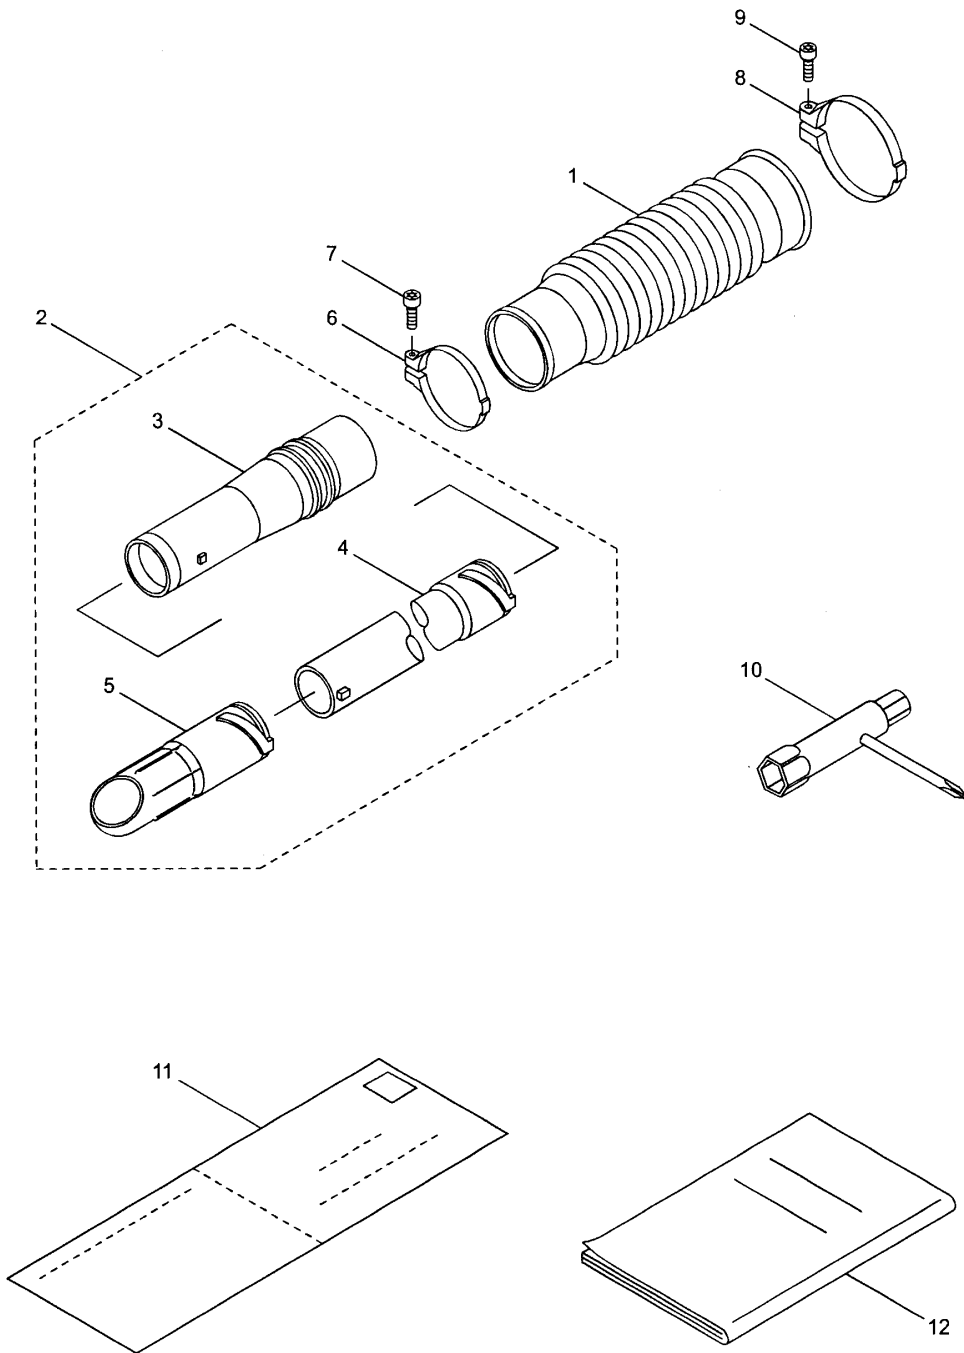

6.BL6700SP & BL6700HA
ACCESSORIES

Ref.No.	Part No.	Part Name	Q'ty	Remarks
6-1	107521	Flexible Pipe	1	
6-2	122394	Pipe Ass'y	1	Incl.3-5
6-3	122395	Swivel Pipe	1	
6-4	122400	Straight Pipe	1	370L
6-5	122402	Bent Pipe	1	
6-6	122404	Hose Band	1	#82
6-7	081416	Screw	1	M5x20
6-8	122611	Hose Band	1	#100
6-9	081417	Screw	1	M5x25
6-10	210418	Box Spanner	1	13x19x(+)
6-11	216007	Warranty Card	1	
6-12	122508	Instruction Manual	1	BL6700

Vendor No.