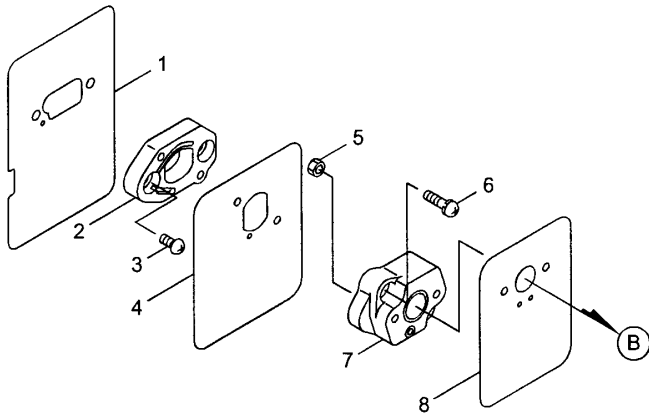

5.BL6700SP & BL6700HA CARBURETOR

Ref.No.	Part No.	Part Name	Q'ty	Remarks	Vendor No.
5-1	627550	Gasket	1		11060-2384
5-2	625867	Adapter	1		41077-2067
5-3	625868	Screw	2		214B0616
5-4	628089	Gasket	1		11060-2439
5-5	594598	Nut	2		92015-2097
5-6	579565	Screw	2		233B0520
5-7	625866	Insulator	1		16073-2185
5-8	634428	Gasket	1		11061-2070
5-9	634429	Carburetor Ass'y	1	Incl.10-34	15003-2783
5-10	626812	Body Ass'y	1	Incl.11-16	16160-2101
5-11	624430	Filter	1		14043-2051
5-12	624434	Spring	1		92144-2308
5-13	624433	Pin	1		92043-2094
5-14	624429	Lever	1		16055-2051
5-15	624432	Screw	1		92009-2336
5-16	624431	Float Valve	1		16030-2078
5-17	598407	Gasket	1		11060-2111
5-18	944219	Diaphragm	1		43028-2054
5-19	598413	Body	1		16160-2089
5-20	577191	Priming Pump	1		49043-2067
5-21	598409	Primer Pump Cover	1		14090-2017
5-22	598417	Screw	4		92009-2337
5-23	577179	Screw	2		92009-2277
5-24	624525	Bracket	1		11049-2006
5-25	598418	Screw	1		92009-2354
5-26	624530	Nut	1		92015-2145
5-27	577182	O-Ring	1		92055-2147
5-28	628092	Main Jet	1	#52	92063-2365
5-29	598415	Arm	1		21083-2073
5-30	624532	Washer	1		92200-2074
5-31	577175	Snap Ring	1		92033-2078
5-32	624528	Packing	1		43049-2060
5-33	577184	Gasket	1		11009-2757
5-34	577185	Diaphragm	1		43028-2067
5-35	625872	Fuel Filter	1		49019-2085
5-36	630564	Valve	1		49116-2064
5-37	625871	Cap Ass'y	1		51048-2078
5-38	597949	Fuel Tank Grommet	1		92071-2142
5-39	597948	Fuel Filter Clamp	2		92170-2080
5-40	625873	Tube	1	3x5x250L	92190-2164
5-41	625874	Tube	1	3x6x130L	92191-2049
5-42	636763	Muffler Ass'y	1	Incl.43-45	49069-2373
5-43	634366	Screw	4		92009-2446
5-44	634430	Spark Arrester	1		18077-2116
5-45	634360	Gasket	1		11061-2061