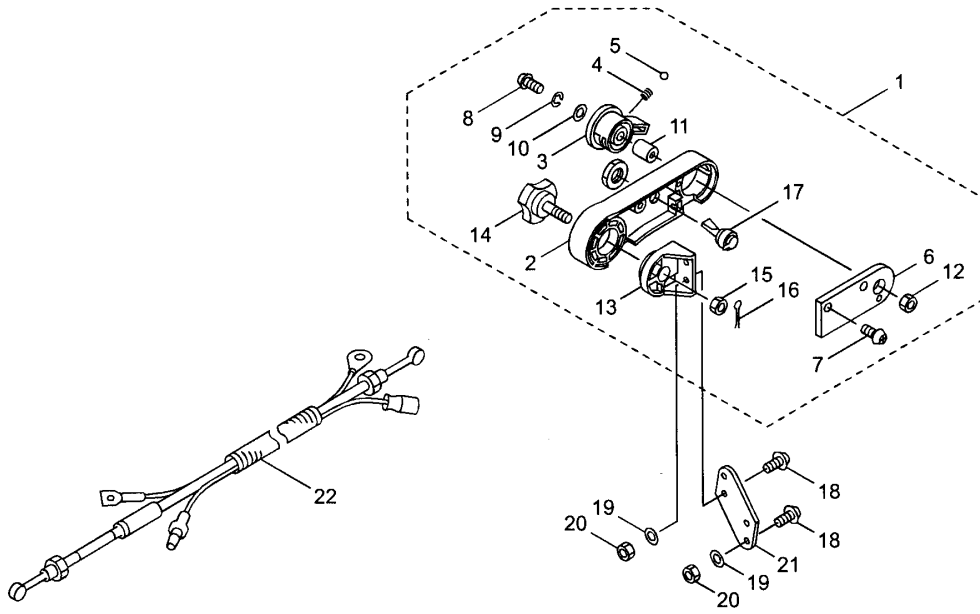

Vendor No.

2.BL6700SP
THROTTLE

521398-02

Ref.No.	Part No.	Part Name	Q'ty	Remarks
2-1	122413	Throttle Ass'y	1	Incl.2-7
2-2	122046	Throttle	1	
2-3	118811	Grip	1	
2-4	122609	Band	1	
2-5	120319	Tapping Screw	2	M5x18
2-6	122099	Thrott'l Cable Ass'y	1	
2-7	121427	Tube	1	6x8x20L
2-8	119173	Clamp	1	

Vendor No.

3.BL6700HA
THROTTLE

521398-03

Ref.No.	Part No.	Part Name	Q'ty	Remarks
3-1	117622	Throttle Lever Ass'y	1	Incl.2-17
3-2	107126	Arm	1	
3-3	107127	Lever	1	
3-4	107221	Spring	1	0.6-7L
3-5	106498	Ball	1	5/32(3.9688)
3-6	107129	Stay	1	
3-7	019001	Tapping Screw	2	M4x10
3-8	081457	Screw	1	M6x25
3-9	012502	Spring Washer	1	M6
3-10	012488	Washer	1	M6
3-11	107136	Collar	1	6.6x8x15L
3-12	081031	Nut	1	M6
3-13	115605	Flange	1	
3-14	115612	Knob Bolt	1	M8x35
3-15	107581	Nylon Nut	1	M8
3-16	065842	Cotter Pin	1	2x15L
3-17	117623	Switch	1	
3-18	816038	Screw	4	M6x20
3-19	013754	Washer	4	M6
3-20	112509	Nut	4	M6
3-21	117603	Plate	1	
3-22	121776	Throttle Cable Ass'y	1	

Ref.No.	Part No.	Part Name	Q'ty	Remarks
4-43	998438	Rope Guide	1	
4-44	944502	Plate	1	
4-45	998439	Recoil Starter Case	1	
4-46	998440	Recoil Starter Case	1	
4-47	998437	Grip	1	
4-48	998436	Rope	1	3.8x1150L
4-49	998434	Reel	1	
4-50	998435	Recoil Spring	1	
4-51	944801	Screw	1	
4-52	998433	Washer	1	
4-53	624845	Screw	4	M4x16
4-54	998414	Starting Pulley	1	Incl.55-57
4-55	944226	Snap Ring	1	
4-56	579573	Return Spring	1	
4-57	572938	Pawl	1	
4-58	998417	Nut	1	
4-59	071344	Washer	2	