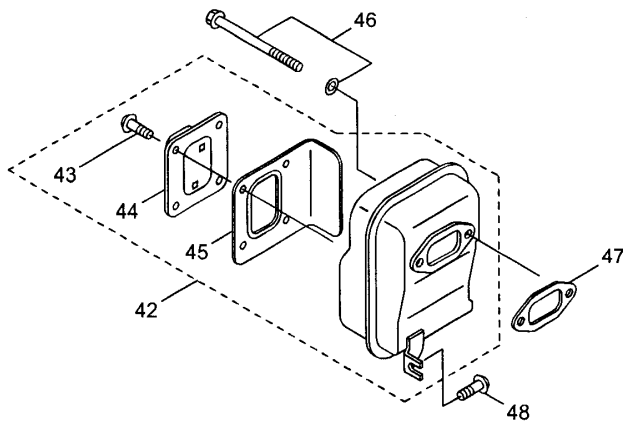

5.BL6700SP & BL6700HA CARBURETOR

Ref.No.	Part No.	Part Name	Q'ty	Remarks	Vendor No.
5-1	627550	Gasket	1		11060-2384
5-2	625867	Adapter	1		41077-2067
5-3	625868	Screw	2		214B0616
5-4	628089	Gasket	1		11060-2439
5-5	594598	Nut	2		92015-2097
5-6	579565	Screw	2		233B0520
5-7	625866	Insulator	1		16073-2185
5-8	634428	Gasket	1		11061-2070
5-9	634429	Carburetor Ass'y	1	Incl.10-34	15003-2783
5-10	626812	Body Ass'y	1	Incl.11-16	16160-2101
5-11	624430	Filter	1		14043-2051
5-12	624434	Spring	1		92144-2308
5-13	624433	Pin	1		92043-2094
5-14	624429	Lever	1		16055-2051
5-15	624432	Screw	1		92009-2336
5-16	624431	Float Valve	1		16030-2078
5-17	598407	Gasket	1		11060-2111
5-18	944219	Diaphragm	1		43028-2054
5-19	598413	Body	1		16160-2089
5-20	577191	Priming Pump	1		49043-2067
5-21	598409	Primer Pump Cover	1		14090-2017
5-22	598417	Screw	4		92009-2337
5-23	577179	Screw	2		92009-2277
5-24	624525	Bracket	1		11049-2006
5-25	598418	Screw	1		92009-2354
5-26	624530	Nut	1		92015-2145
5-27	577182	O-Ring	1		92055-2147
5-28	628092	Main Jet	1	#52	92063-2365
5-29	598415	Arm	1		21083-2073
5-30	624532	Washer	1		92200-2074
5-31	577175	Snap Ring	1		92033-2078
5-32	624528	Packing	1		43049-2060
5-33	577184	Gasket	1		11009-2757
5-34	577185	Diaphragm	1		43028-2067
5-35	625872	Fuel Filter	1		49019-2085
5-36	630564	Valve	1		49116-2064
5-37	625871	Cap Ass'y	1		51048-2078
5-38	597949	Fuel Tank Grommet	1		92071-2142
5-39	597948	Fuel Filter Clamp	2		92170-2080
5-40	625873	Tube	1	3x5x250L	92190-2164
5-41	625874	Tube	1	3x6x130L	92191-2049
5-42	636763	Muffler Ass'y	1	Incl.43-45	49069-2373
5-43	634366	Screw	4		92009-2446
5-44	634430	Spark Arrester	1		18077-2116
5-45	634360	Gasket	1		11061-2061