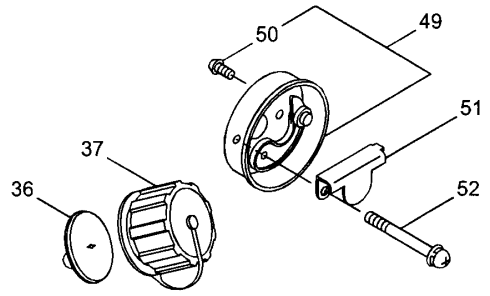

5.BL6700SP & BL6700HA CARBURETOR

Ref.No.	Part No.	Part Name	Q'ty	Remarks	Vendor No.
5-1	627550	Gasket	1		11060-2384
5-2	625867	Adapter	1		41077-2067
5-3	625868	Screw	2		214B0616
5-4	628089	Gasket	1		11060-2439
5-5	594598	Nut	2		92015-2097
5-6	579565	Screw	2		233B0520
5-7	625866	Insulator	1		16073-2185
5-8	634428	Gasket	1		11061-2070
5-9	634429	Carburetor Ass'y	1	Incl.10-34	15003-2783
5-10	626812	Body Ass'y	1	Incl.11-16	16160-2101
5-11	624430	Filter	1		14043-2051
5-12	624434	Spring	1		92144-2308
5-13	624433	Pin	1		92043-2094
5-14	624429	Lever	1		16055-2051
5-15	624432	Screw	1		92009-2336
5-16	624431	Float Valve	1		16030-2078
5-17	598407	Gasket	1		11060-2111
5-18	944219	Diaphragm	1		43028-2054
5-19	598413	Body	1		16160-2089
5-20	577191	Priming Pump	1		49043-2067
5-21	598409	Primer Pump Cover	1		14090-2017
5-22	598417	Screw	4		92009-2337
5-23	577179	Screw	2		92009-2277
5-24	624525	Bracket	1		11049-2006
5-25	598418	Screw	1		92009-2354
5-26	624530	Nut	1		92015-2145
5-27	577182	O-Ring	1		92055-2147
5-28	628092	Main Jet	1	#52	92063-2365
5-29	598415	Arm	1		21083-2073
5-30	624532	Washer	1		92200-2074
5-31	577175	Snap Ring	1		92033-2078
5-32	624528	Packing	1		43049-2060
5-33	577184	Gasket	1		11009-2757
5-34	577185	Diaphragm	1		43028-2067
5-35	625872	Fuel Filter	1		49019-2085
5-36	630564	Valve	1		49116-2064
5-37	625871	Cap Ass'y	1		51048-2078
5-38	597949	Fuel Tank Grommet	1		92071-2142
5-39	597948	Fuel Filter Clamp	2		92170-2080
5-40	625873	Tube	1	3x5x250L	92190-2164
5-41	625874	Tube	1	3x6x130L	92191-2049
5-42	636763	Muffler Ass'y	1	Incl.43-45	49069-2373
5-43	634366	Screw	4		92009-2446
5-44	634430	Spark Arrester	1		18077-2116
5-45	634360	Gasket	1		11061-2061