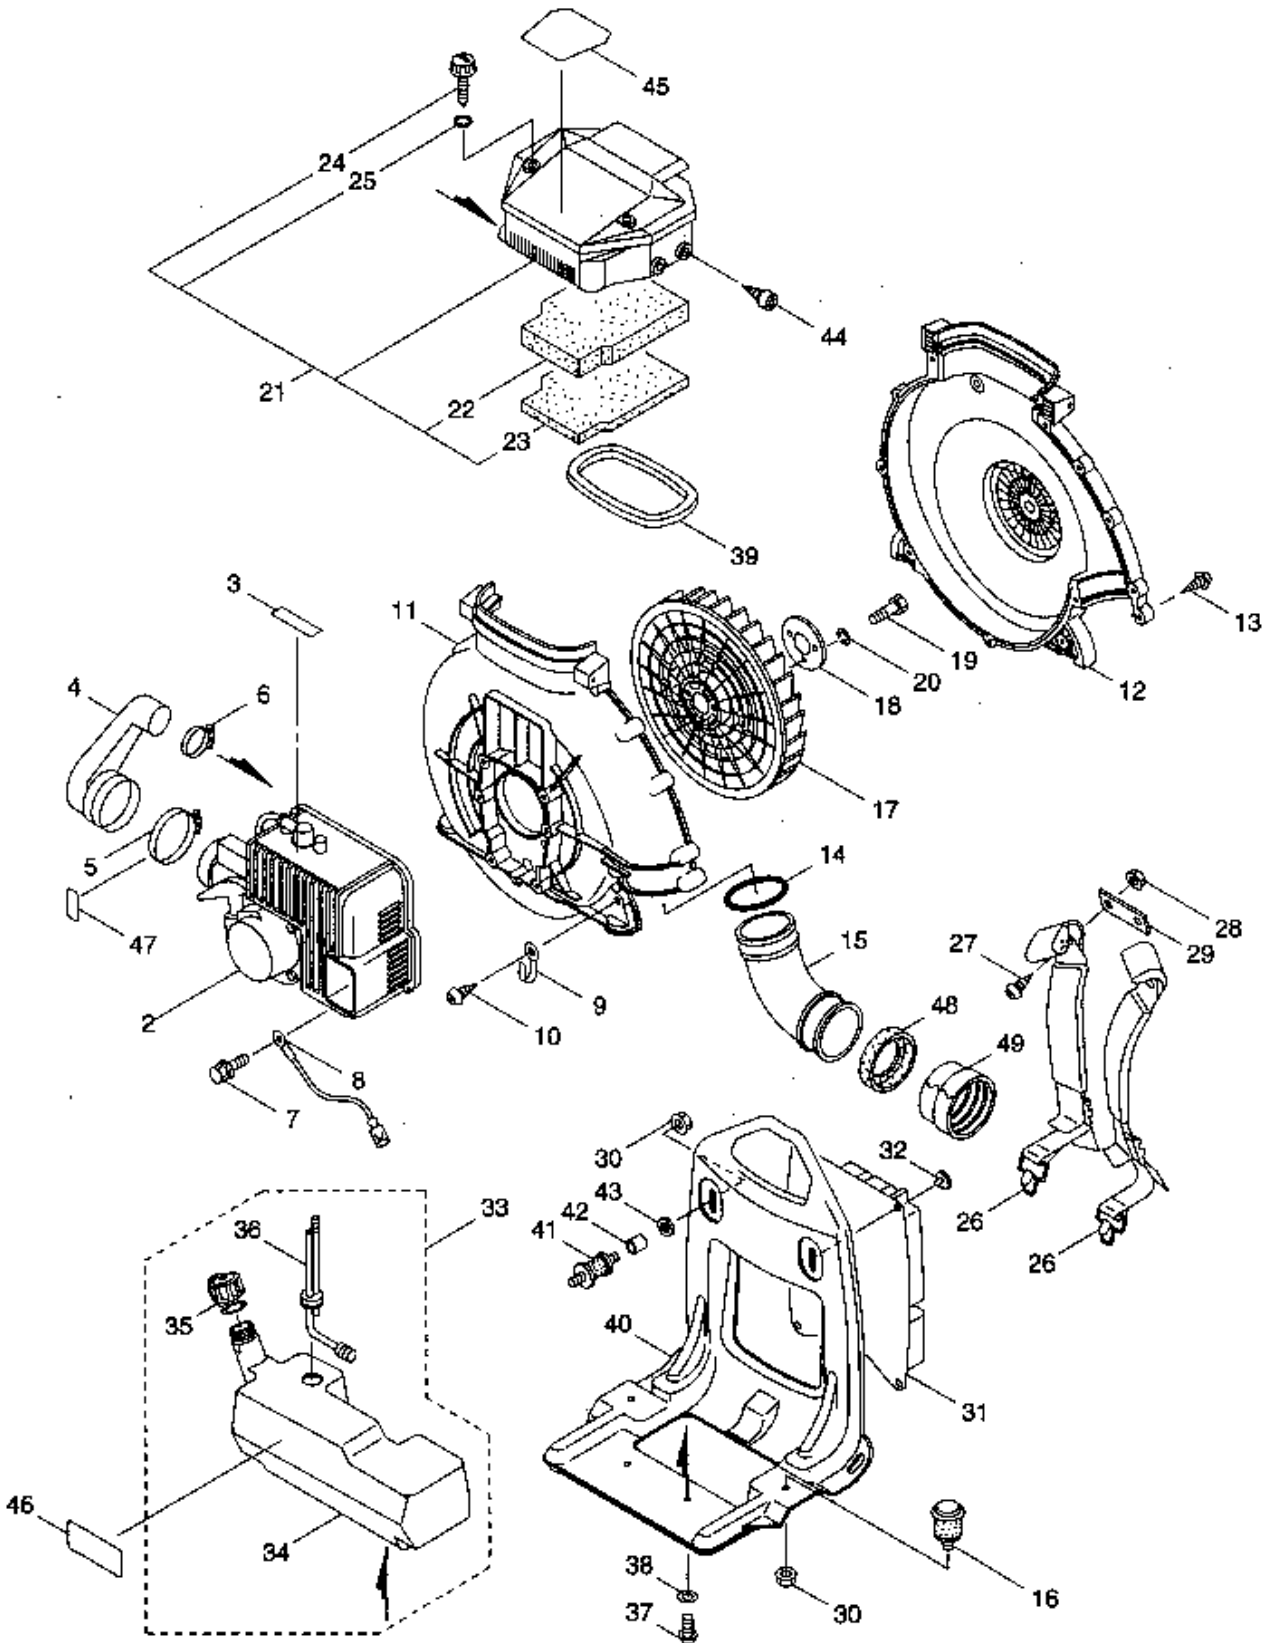

1.BL6500SP(CE) MAIN BODY

521341-01

Ref.No.	Part No.	Part Name	Q'ty	Remarks
1-1	395710	BL6500SP	1	CE
1-2		Engine	1	TE59D-AG20(121762)
1-3	266959	Label	1	
1-4	119616	Inlet Pipe	1	
1-5	119685	Band	1	#55-70
1-6	119684	Band	1	#30-40
1-7	092544	Bolt	6	M6x30
1-8	108634	Earth Cord	1	AVS0.5Bx120
1-9	103550	Clamp	1	
1-10	082697	Tapping Screw	1	M5x10
1-11	121706	Fan Case (E)	1	
1-12	121707	Fan Case (S)	1	
1-13	118530	Tapping Screw	12	M5x25
1-14	018236	O-Ring	1	V85
1-15	115243	Pipe	1	
1-16	120615	Buffer	2	
1-17	118724	Fan	1	
1-18	118248	Plate	1	
1-19	119558	Bolt	3	M6x40-7T
1-20	012502	Spring Washer	3	M6
1-21	119364	Air Cleaner Ass'y	1	Incl.22-25
1-22	119664	Element	1	t=10
1-23	119665	Felt	1	t=4
1-24	114463	Knob	2	
1-25	014187	O-Ring	2	P4
1-26	120625	Knapsack Band	2	
1-27	083445	Screw	2	M6x16
1-28	550132	Nut	2	M6
1-29	120614	Band	1	
1-30	109704	Nut	4	M6
1-31	119177	Cushion Pad	1	
1-32	100749	Fastener	4	#7
1-33	119388	Fuel Tank Ass'y	1	Incl.34-38
1-34	120154	Fuel Tank	1	
1-35	119390	Cap Ass'y	1	
1-36	119391	Filter Ass'y	1	
1-37	081414	Screw	2	M5x14
1-38	015479	Washer	2	5.3x16xt1.8
1-39	120536	Packing	1	
1-40	119174	Knapsack Frame	1	
1-41	026223	Buffer	2	30-M6x14
1-42	120618	Collar	2	
1-43	120617	Packing	2	
1-44	120077	Tapping Screw	4	M6x14
1-45	121764	Label	1	BL6500SP
1-46	121132	Label	1	
1-47	119613	Label	1	Choke
1-48	119161	Rubber Band	1	
1-49	119160	Collar	1