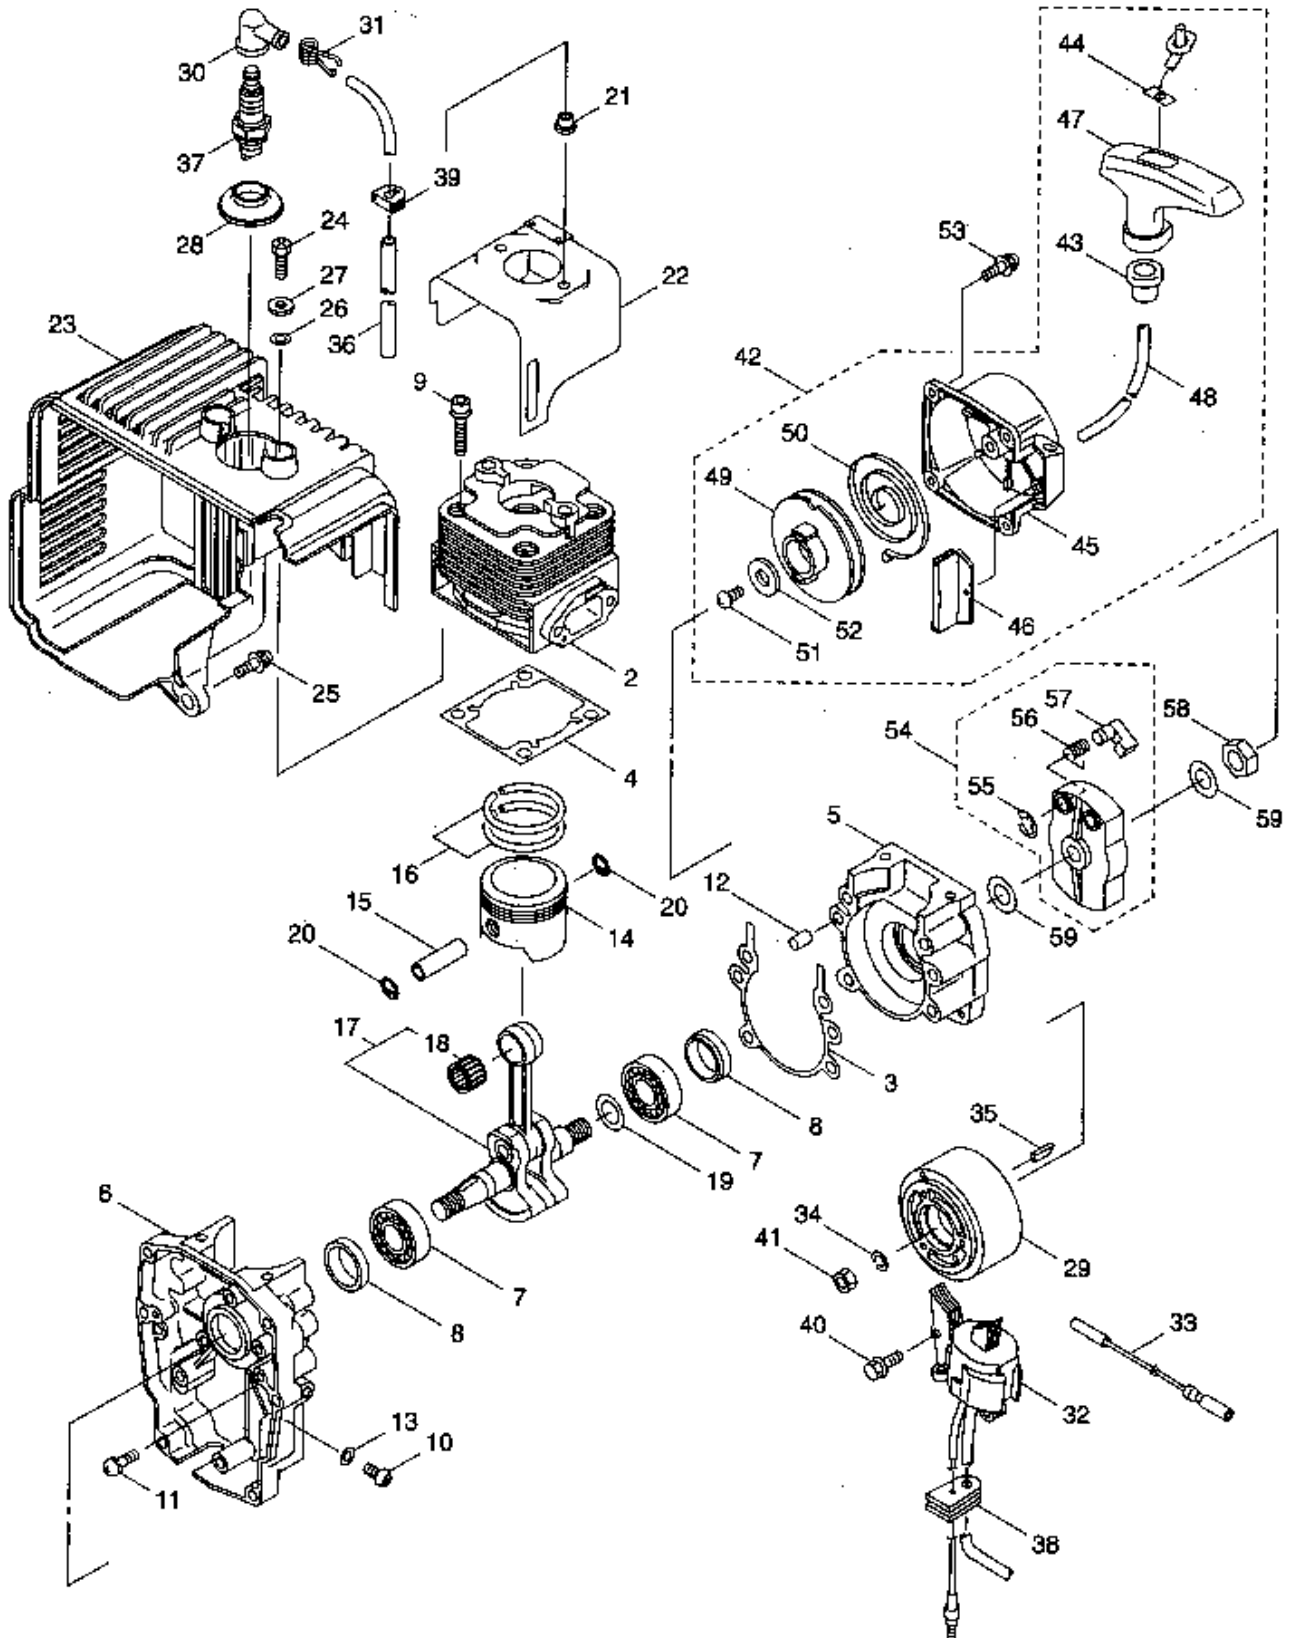

3.BL6500SP(CE) ENGINE

521341-03

Ref.No.	Part No.	Part Name	Q'ty	Remarks
3-1		Engine	1	TE59D-AG20(121762)
3-2	634425	Cylinder	1	11005-2148
3-3	998401	Gasket	1	11009-2495
3-4	627496	Gasket	1	11060-2374
3-5	998399	Crankcase	1	14002-2224
3-6	998400	Crankcase	1	14002-2225
3-7	620248	Ball Bearing	2	92045-2055
3-8	071335	Oil Seal	2	92049-2077
3-9	597284	Bolt	4	92150-2294
3-10	944819	Screw	1	214B0608
3-11	599880	Screw	4	223B0630
3-12	943348	Dowel Pin	2	551A0610
3-13	943893	Gasket	1	751Q0600
3-14	627497	Piston	1	13001-2144
3-15	944769	Piston Pin	1	13002-2067
3-16	627498	Piston Ring Set	1	13008-6054
3-17	634426	Crankshaft Ass'y	1	Incl.18 48119-6198
3-18	597289	Needle Bearing	1	13033-2005
3-19	573120	Shim	AR	t=0.20 92025-2092
3-19	573121	Shim	AR	t=0.40 92025-2093
3-19	573122	Shim	AR	t=0.60 92025-2094
3-19	573119	Shim	AR	t=0.10 92025-2107
3-20	943307	Snap Ring	2	92033-2058
3-21	630053	Insulator	2	16073-2197
3-22	634427	Shroud	1	49089-2524
3-23	121763	Shroud	1	49089-2527
3-24	573307	Bolt	2	92002-2322
3-25	580184	Screw	1	92009-2285
3-26	621123	Washer	2	92022-2157
3-27	575415	Washer	2	92200-2063
3-28	998412	Cover	1	14025-2110
3-29	620250	Flywheel	1	21050-2262
3-30	591532	Spark Plug Cap	1	21130-2056
3-31	591533	Terminal	1	21169-2051
3-32	597262	Ignition Coil Ass'y	1	21171-2201
3-33	597263	Lead Wire	1	26011-2321
3-34	943924	Washer	1	92022-2147
3-35	998409	Key	1	92038-2078
3-36	998411	Tube	1	6x7.4x300L 92059-2233
3-37	626811	Spark Plug	1	BPMR7A 92070-2107
3-38	597293	Grommet	1	92071-2077
3-39	634348	Grommet	1	92071-2155
3-40	943457	Bolt	2	180B0520
3-41	998410	Nut	1	314R1000
3-42	998413	Recoil Starter	1	Incl.43-52 49088-2311