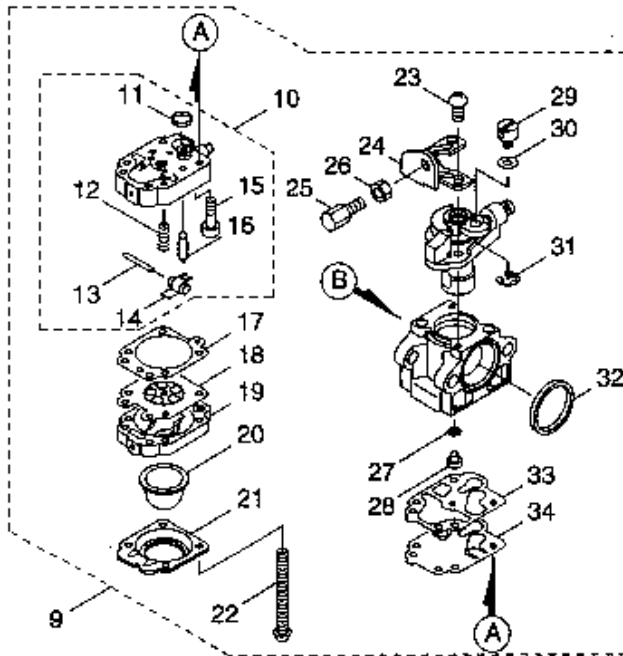

4.BL6500SP(CE) CARBURETOR

521341-04

Ref.No.	Part No.	Part Name	Q'ty	Remarks
4-46	634368	Bolt	2	92151-2148
4-47	584743	Muffler Gasket	1	11009-2774
4-48	943276	Screw	1	242B0614
4-49	626902	Air Filter Case Ass'y	1	11038-2070
4-50	628550	Screw	1	92009-2359
4-51	626814	Baffle	1	18020-2079
4-52	628095	Screw	2	92009-2434
4-53	598438	Label	1	56031-2468
4-54	627554	Label	1	56039-2800
4-55	634432	Label	1	56080-2255