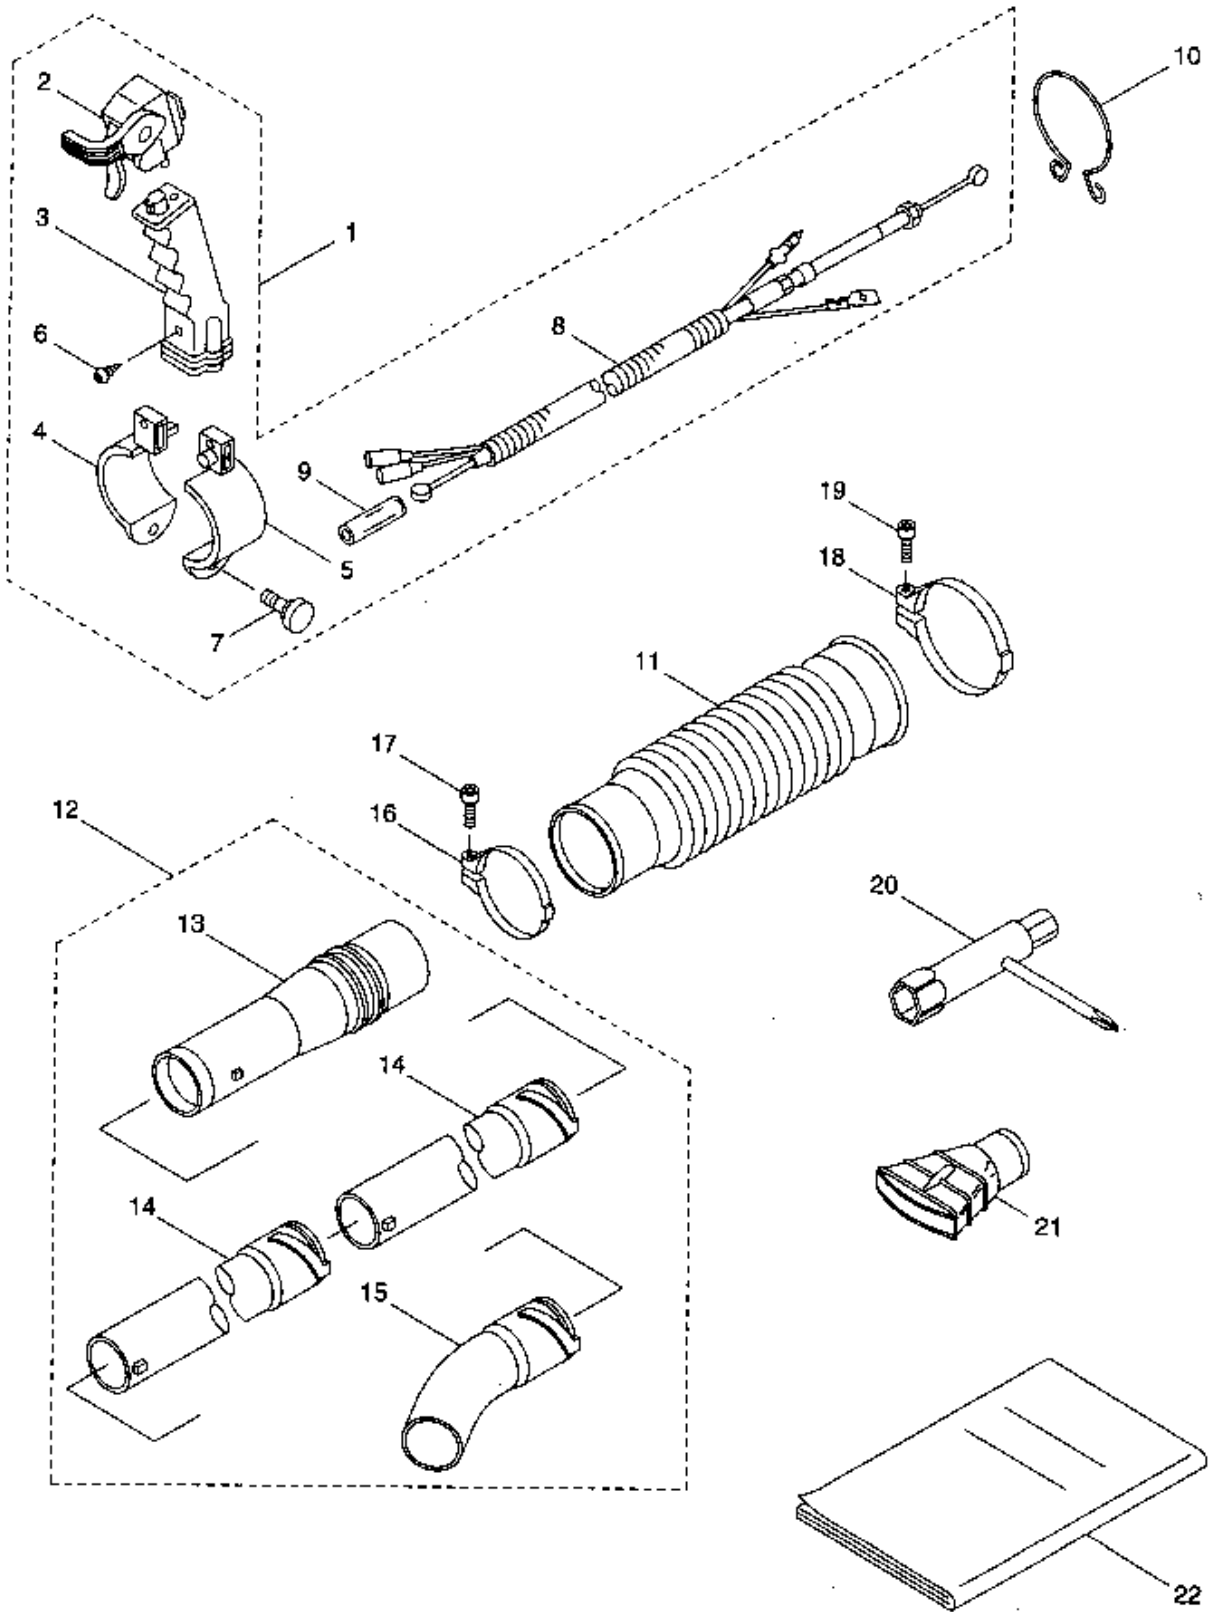

2.BL6500SP(CE) THROTTLE & ACCESSORIES

521341-02

Ref.No.	Part No.	Part Name	Q'ty	Remarks
2-1	121756	Throttle Ass'y	1	Incl.2-9
2-2	122046	Throttle	1	
2-3	118811	Grip	1	
2-4	118813	Band	1	
2-5	118814	Band	1	
2-6	120319	Tapping Screw	2	M5x18
2-7	117488	Knob Bolt	1	M6x30
2-8	122099	Thrott'l Cable Ass'y	1	
2-9	121427	Tube	1	6x8x20L
2-10	119173	Clamp	1	
2-11	115254	Flexible Pipe	1	
2-12	121238	Pipe Ass'y	1	Incl.13-15
2-13	121242	Swivel Pipe	1	
2-14	121243	Straight Pipe	2	370L
2-15	121244	Bent Pipe	1	
2-16	119525	Hose Band	1	#75
2-17	081415	Screw	1	M5x18
2-18	119523	Hose Band	1	#100
2-19	081417	Screw	1	M5x25
2-20	210418	Box Spanner	1	13x19x(+)
2-21	106726	Sector Blow Head	1	
2-22	120699	Instruction Manual	1	

Ref.No.	Part No.	Part Name	Q'ty	Remarks
3-43	998438	Rope Guide	1	13070-2064
3-44	944502	Plate	1	13169-2388
3-45	998439	Recoil Starter Case	1	32099-2135
3-46	998440	Recoil Starter Case	1	32099-2136
3-47	998437	Grip	1	48075-2067
3-48	998436	Rope	1	3.8x1150L 59108-2092
3-49	998434	Reel	1	59101-2074
3-50	998435	Recoil Spring	1	92144-2040
3-51	944801	Screw	1	92009-2218
3-52	998433	Washer	1	92022-2237
3-53	624845	Screw	4	M4x16 92009-2386
3-54	998414	Starting Pulley	1	Incl.55-57 49080-2136
3-55	944226	Snap Ring	1	92033-2010
3-56	579573	Return Spring	1	92144-2048
3-57	572938	Pawl	1	13165-2070
3-58	998417	Nut	1	315B1000
3-59	071344	Washer	2	410B1000