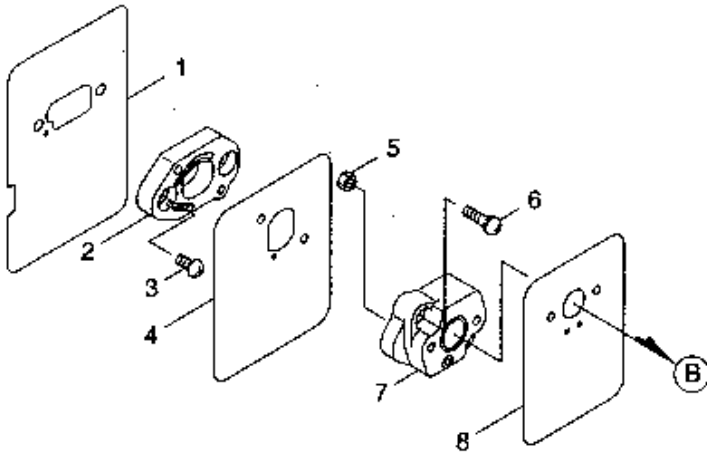

4.BL6500SP(CE) CARBURETOR

521341-04

Ref.No.	Part No.	Part Name	Q'ty	Remarks
4-46	634368	Bolt	2	92151-2148
4-47	584743	Muffler Gasket	1	11009-2774
4-48	943276	Screw	1	242B0614
4-49	626902	Air Filter Case Ass'y	1	11038-2070
4-50	628550	Screw	1	92009-2359
4-51	626814	Baffle	1	18020-2079
4-52	628095	Screw	2	92009-2434
4-53	598438	Label	1	56031-2468
4-54	627554	Label	1	56039-2800
4-55	634432	Label	1	56080-2255