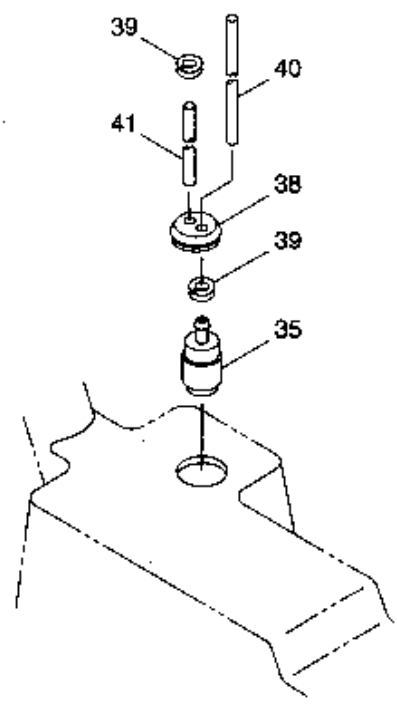

4. BL6500SP(CE) CARBURETOR

521341-04

Ref.No.	Part No.	Part Name	Q'ty	Remarks
4-1	627550	Gasket	1	11060-2384
4-2	625867	Adapter	1	41077-2067
4-3	625868	Screw	2	214B0616
4-4	628089	Gasket	1	11060-2439
4-5	594598	Nut	2	92015-2097
4-6	579565	Screw	2	233B0520
4-7	625866	Insulator	1	18073-2185
4-8	634428	Gasket	1	11061-2070
4-9	634429	Carburetor Ass'y	1	Incl.10-34 15003-2783
4-10	626812	Body Ass'y	1	Incl.11-16 16160-2101
4-11	624430	Filter	1	14043-2051
4-12	624434	Spring	1	92144-2308
4-13	624433	Pin	1	92043-2094
4-14	624429	Lever	1	16055-2051
4-15	624432	Screw	1	92009-2336
4-16	624431	Float Valve	1	16030-2078
4-17	598407	Gasket	1	11060-2111
4-18	944219	Diaphragm	1	43028-2054
4-19	598413	Body	1	16160-2089
4-20	577191	Priming Pump	1	49043-2067
4-21	598409	Primer Pump Cover	1	14090-2017
4-22	598417	Screw	4	92009-2337
4-23	577179	Screw	2	92009-2277
4-24	624525	Bracket	1	11049-2006
4-25	598418	Screw	1	92009-2354
4-26	624530	Nut	1	92015-2145
4-27	577182	O-Ring	1	92055-2147
4-28	628082	Main Jet	1	#52 92063-2365
4-29	598415	Arm	1	21083-2073
4-30	624532	Washer	1	92200-2074
4-31	577175	Snap Ring	1	92033-2078
4-32	624528	Packing	1	43049-2060
4-33	577184	Gasket	1	11009-2757
4-34	577185	Diaphragm	1	43028-2067
4-35	625872	Fuel Filter	1	49019-2085
4-36	630584	Valve	1	49116-2064
4-37	625871	Cap Ass'y	1	51048-2078
4-38	597949	Fuel Tank Grommet	1	92071-2142
4-39	597948	Fuel Filter Clamp	2	92170-2080
4-40	625873	Tube	1	3x5x250L 92190-2184
4-41	625874	Tube	1	3x6x130L 92191-2049
4-42	634431	Muffler Ass'y	1	Incl.43-45 49089-2360
4-43	634366	Screw	4	92009-2446
4-44	634430	Spark Arrester	1	18077-2116
4-45	634360	Gasket	1	11061-2061