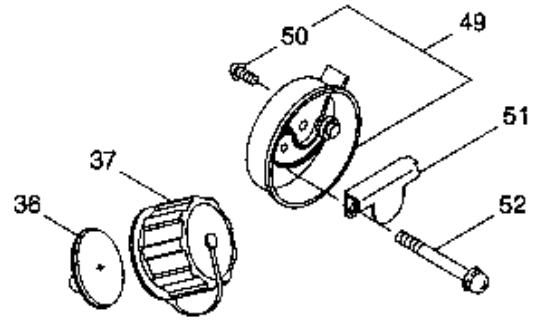

4.BL6500SP(CE) CARBURETOR

521341-04

Ref.No.	Part No.	Part Name	Q'ty	Remarks
4-46	634368	Bolt	2	92151-2148
4-47	584743	Muffler Gasket	1	11009-2774
4-48	943276	Screw	1	242B0614
4-49	626902	Air Filter Case Ass'y	1	11038-2070
4-50	628550	Screw	1	92009-2359
4-51	626814	Baffle	1	18020-2079
4-52	628095	Screw	2	92009-2434
4-53	598438	Label	1	56031-2468
4-54	627554	Label	1	56039-2800
4-55	634432	Label	1	56080-2255