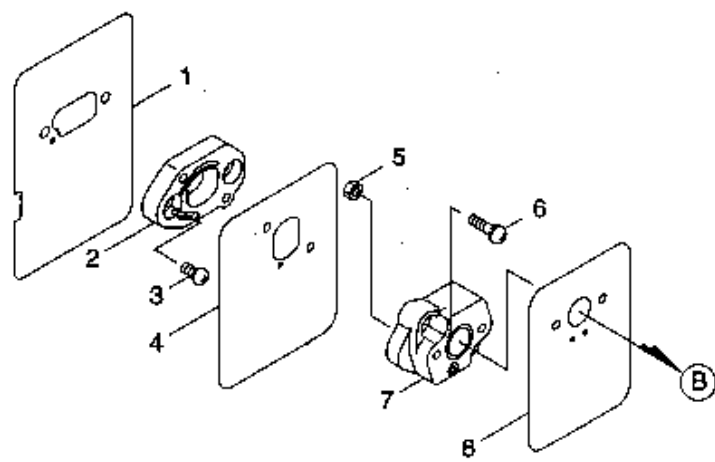

4. BL6500SP(CE) CARBURETOR

521341-04

Ref.No.	Part No.	Part Name	Q'ty	Remarks
4-1	627550	Gasket	1	11060-2384
4-2	625867	Adapter	1	41077-2067
4-3	625868	Screw	2	214B0616
4-4	628089	Gasket	1	11060-2439
4-5	594598	Nut	2	92015-2097
4-6	579565	Screw	2	233B0520
4-7	625866	Insulator	1	18073-2185
4-8	634428	Gasket	1	11061-2070
4-9	634429	Carburetor Ass'y	1	Incl.10-34 15003-2783
4-10	626812	Body Ass'y	1	Incl.11-16 16160-2101
4-11	624430	Filter	1	14043-2051
4-12	624434	Spring	1	92144-2308
4-13	624433	Pin	1	92043-2094
4-14	624429	Lever	1	16055-2051
4-15	624432	Screw	1	92009-2336
4-16	624431	Float Valve	1	16030-2078
4-17	598407	Gasket	1	11060-2111
4-18	944219	Diaphragm	1	43028-2054
4-19	598413	Body	1	16160-2089
4-20	577191	Priming Pump	1	49043-2067
4-21	598409	Primer Pump Cover	1	14090-2017
4-22	598417	Screw	4	92009-2337
4-23	577179	Screw	2	92009-2277
4-24	624525	Bracket	1	11049-2006
4-25	598418	Screw	1	92009-2354
4-26	624530	Nut	1	92015-2145
4-27	577182	O-Ring	1	92055-2147
4-28	628082	Main Jet	1	#52 92063-2365
4-29	598415	Arm	1	21083-2073
4-30	624532	Washer	1	92200-2074
4-31	577175	Snap Ring	1	92033-2078
4-32	624528	Packing	1	43049-2060
4-33	577184	Gasket	1	11009-2757
4-34	577185	Diaphragm	1	43028-2067
4-35	625872	Fuel Filter	1	49019-2085
4-36	630584	Valve	1	49116-2064
4-37	625871	Cap Ass'y	1	51048-2078
4-38	597949	Fuel Tank Grommet	1	92071-2142
4-39	597948	Fuel Filter Clamp	2	92170-2080
4-40	625873	Tube	1	3x5x250L 92190-2184
4-41	625874	Tube	1	3x6x130L 92191-2049
4-42	634431	Muffler Ass'y	1	Incl.43-45 49089-2360
4-43	634366	Screw	4	92009-2446
4-44	634430	Spark Arrester	1	18077-2116
4-45	634360	Gasket	1	11061-2061