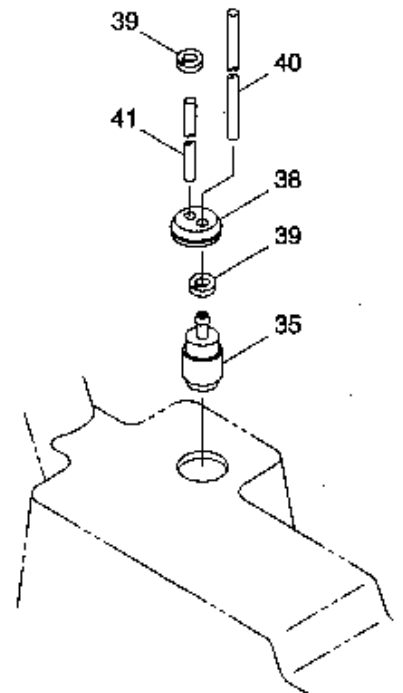

4.BL6500SP(CE) CARBURETOR

521341-04

Ref.No.	Part No.	Part Name	Q'ty	Remarks
4-46	634368	Bolt	2	92151-2148
4-47	584743	Muffler Gasket	1	11009-2774
4-48	943276	Screw	1	242B0614
4-49	626902	Air Filter Case Ass'y	1	11038-2070
4-50	628550	Screw	1	92009-2359
4-51	626814	Baffle	1	18020-2079
4-52	628095	Screw	2	92009-2434
4-53	598438	Label	1	56031-2468
4-54	627554	Label	1	56039-2800
4-55	634432	Label	1	56080-2255