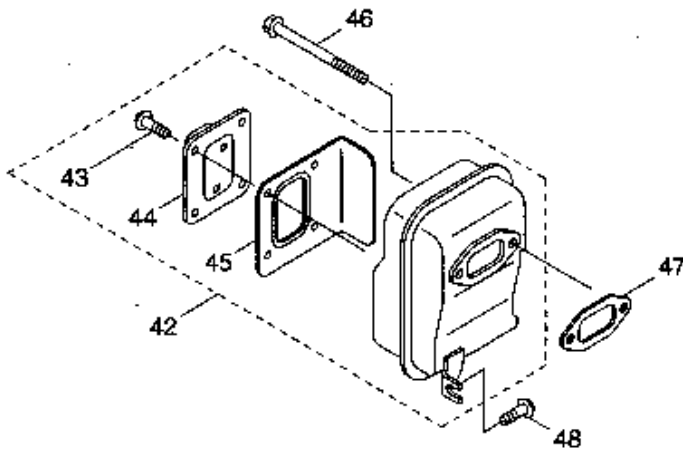

4.BL6500SP(CE) CARBURETOR

521341-04

Ref.No.	Part No.	Part Name	Q'ty	Remarks
4-46	634368	Bolt	2	92151-2148
4-47	584743	Muffler Gasket	1	11009-2774
4-48	943276	Screw	1	242B0614
4-49	626902	Air Filter Case Ass'y	1	11038-2070
4-50	628550	Screw	1	92009-2359
4-51	626814	Baffle	1	18020-2079
4-52	628095	Screw	2	92009-2434
4-53	598438	Label	1	56031-2468
4-54	627554	Label	1	56039-2800
4-55	634432	Label	1	56080-2255