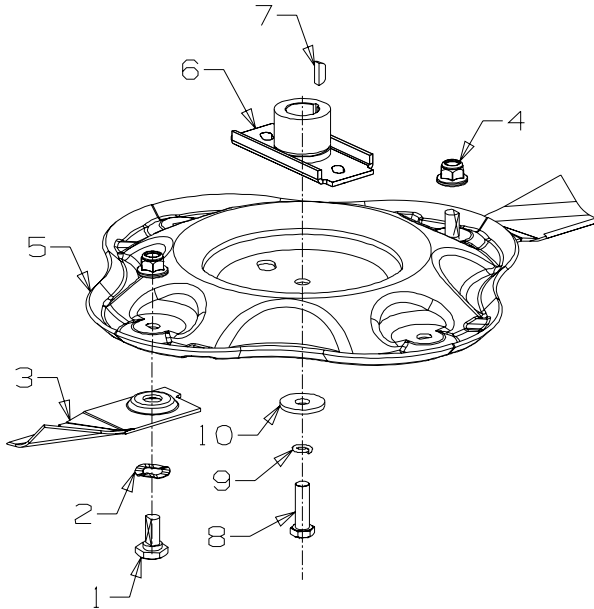

### NOT ILLUSTRATED

**Bold Text** = Assemblies  
**Bulleted Text** = Items included in Assemblies

### Twin - Contoured Blade Assembly 51.5 cm

Item No	Part No	Description	Qty
	<b>782379</b>	<b>Blades-Quick Cut, 515mm (Pack)</b>	
1	581707	• Bolt-Blade, M10 x 22	2
2	580693	• Washer, Wavy 13.4x 24.2x .51	2
3	582379	• Blade-Swing Back - 515mm	2
4	503672	• Nut, Flange Nyloc M10	2
5	583314	Disc-Blade, Contoured	1
6	531640	Driver-Blade - 25mm Shaft	1
7	503363	Key, Woodruff 5/8"x 3/16"x 1/4"	1
8	581610	Screw, Set NF 3/8" x 1.25	1
9	500204	Washer, Spring 3/8"	1
10	503855	Washer 9.75 x 30 x 4	1