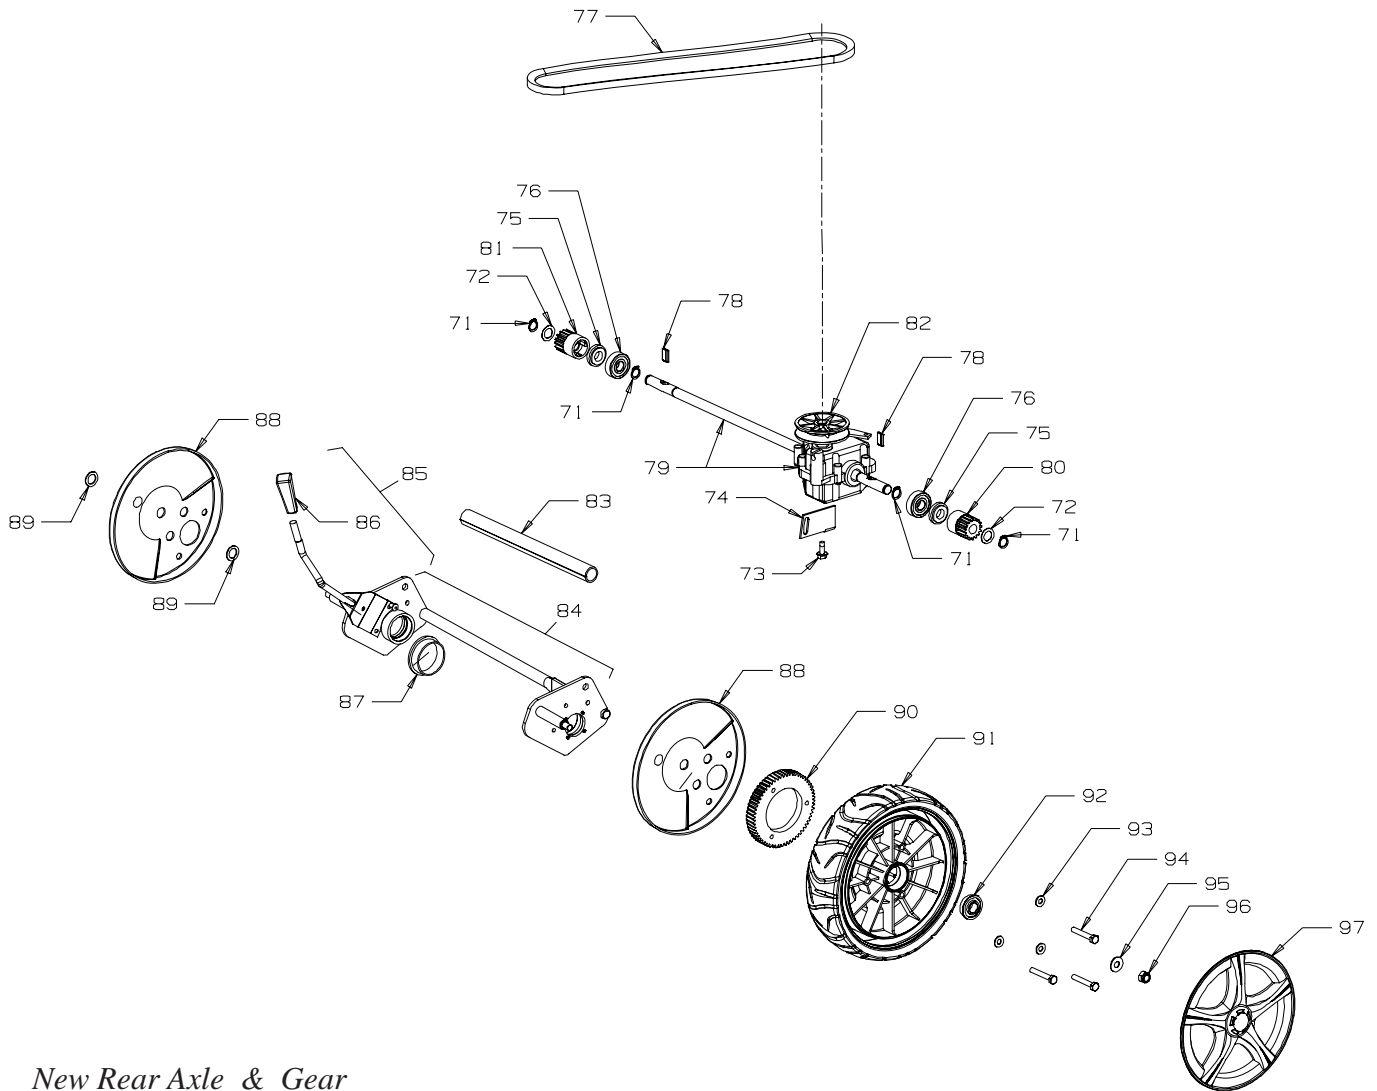

New Rear Axle & Gear

Item No	Part No	Description	Qty	Item No	Part No	Description	Qty
71	503759	Circlip, 12mm Ext	4	85	980229	Lever Assy-Height	1
72	503102	Washer, Flat 12 x 20 x .4	2	86	580056	• Grip-7.9 Dia	1
73	501863	Screw, Set M8 x 12 Hex ZP	1	87	580091	Bush-Pivot, Rear Axle	2
74	982169	Mount-Gearbox	1	88	579426	Cover-Dust, LH & RH, Plastic	1
75	581093	Cap-Pinion, SP - Plastic	2	89	503301	Washer, Flat 1/2 x 3/4 x 18G ZP	2
76	501213	Bearing, Ball 12 x 32 x 10	2	90	579428	Gear-Driving, Narrow	2
77	582028	Belt-V, Roflex	1	91	579070	Wheel Assy-220mm Mag-SP	2
78	581092	Pawl-Pinion	2	92	551212	• Bearing-Wheel (2 Per Wheel)	
79	782170	Gearbox-Single Speed, & Drive Axle	1	93	501703	Washer, Flat 6 x 14 x 1.2	6
80	581090	Pinion-LH	1	94	501815	Screw, Set M6 x 35	6
81	581091	Pinion-RH	1	95	501606	Washer-Flat 8 x 19 x 1.6	2
82	783249	Pulley, Gearbox	1	96	503831	Nut, M8 Hex Nyloc x 6thkZP	4
83	580614	Sleeve-Rear Axle	1	97	579207	Hub cap, Rear Wheel - Silver	2
84	579429	Axle Assy-Rear Drive	1				

Bold Text = Assemblies
Bulleted Text = Items included in Assemblies