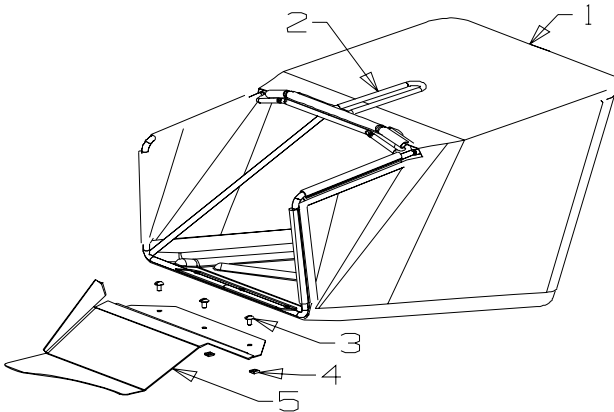

Fabric Catcher Assembly - 782433

Item No	Part No	Description	Qty
1	979044	Bag Assm, Catcher	1
2	582433	Frame Assm, Catcher	1
3	503591	Screw, Pan M6 x 12	1
4	502098	Nut, M6	1
5	582436	Lip-Catcher, SP	1

HEAD OFFICE - NEW ZEALAND

P.O. Box 14-349

Panmure, Auckland 1741,
New Zealand

Phone: (64 9) 571 1200

Fax: (64 9) 571 5864

Website: www.masport.com

Email: sales@masport.co.nz