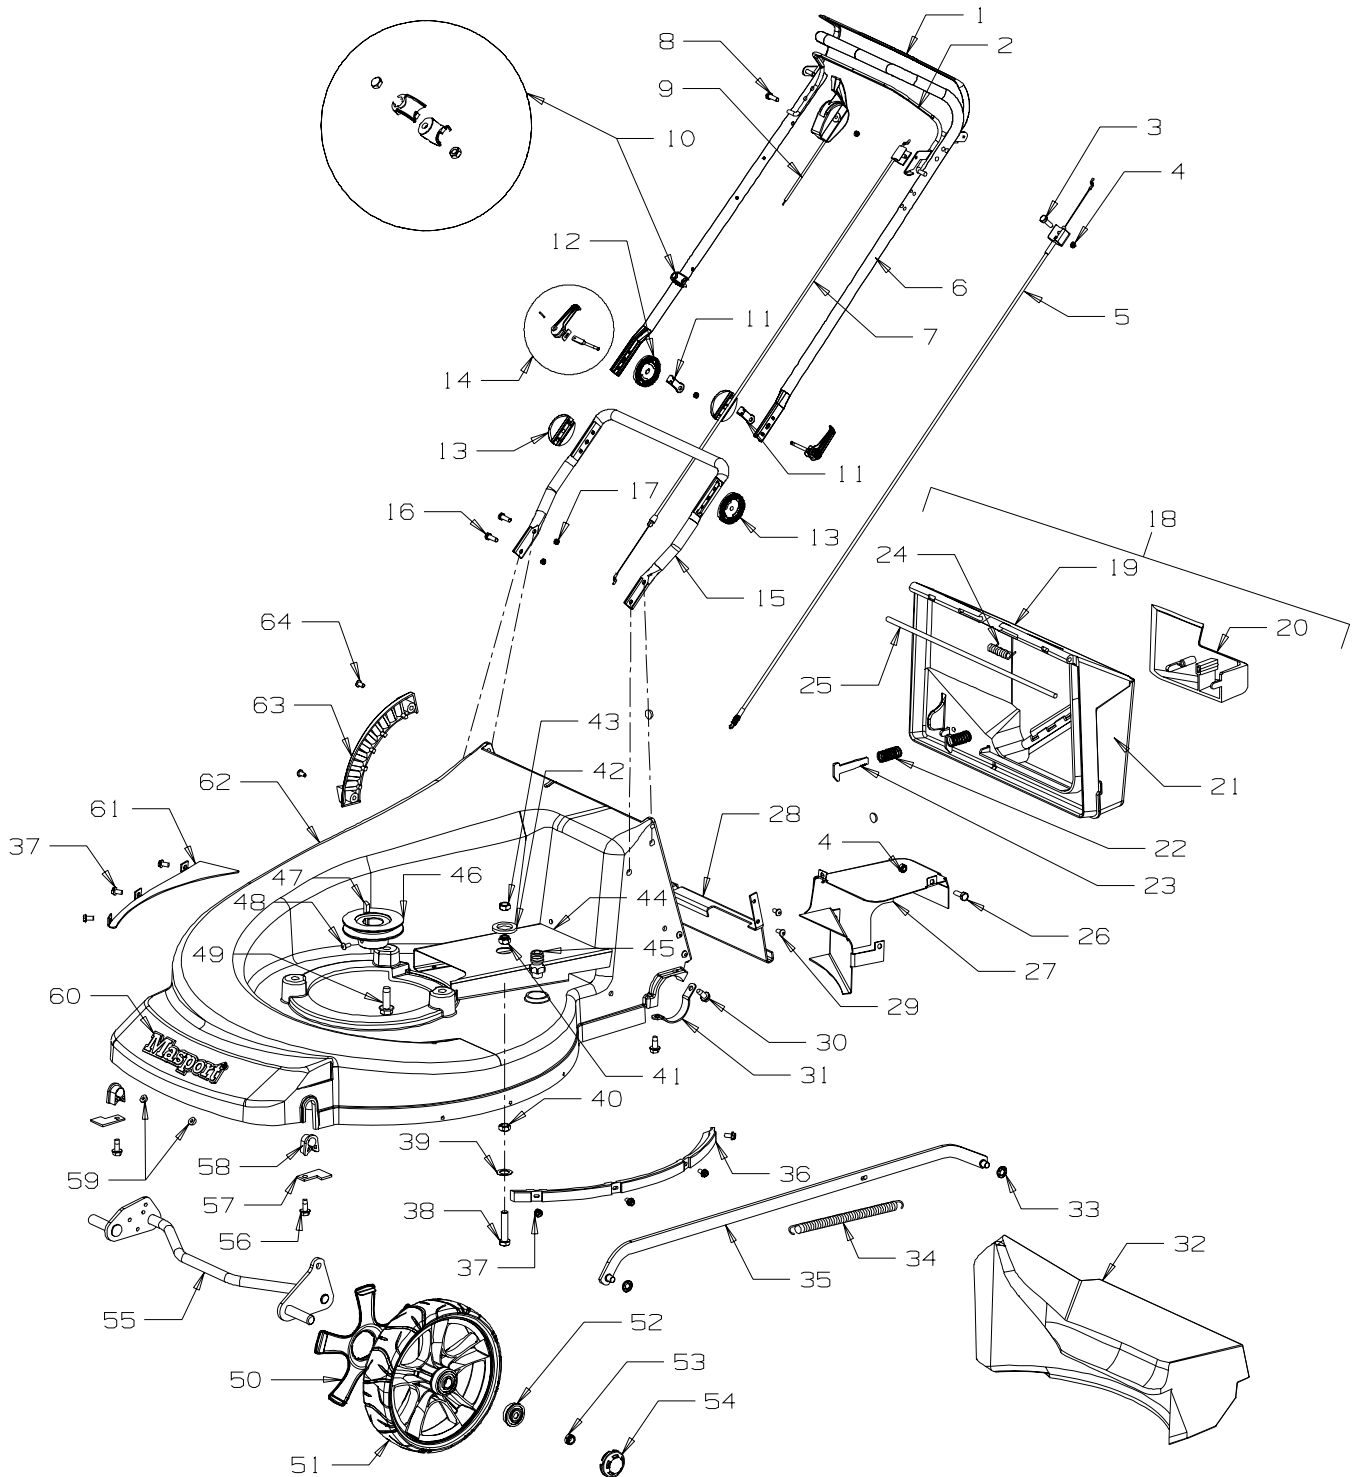

### SERIES-20, Combo SP - OPC

Part Number	583767	Maxicut - Combo SP	Quantum XTE 55i
	479912	Maxicut - Combo SP	B & S LSE 60
	579912	Maxicut - Combo SP	B & S LSE 60
	479929	Maxicut - Combo SP-H	Honda GXV160
	579929	Maxicut - Combo SP-H	Honda GXV160

### Twin - Contoured Blade Assembly 51.5 cm

Item No	Part No	Description	Qty
	<b>782379</b>	<b>Blades-Quick Cut, 515mm (Pack)</b>	
1	581707	• Bolt-Blade, M10 x 22	2
2	580693	• Washer, Wavy 13.4x 24.2x .51	2
3	582379	• Blade-Swing Back - 515mm	2
4	503672	• Nut, Flange Nyloc M10	2
5	583314	Disc-Blade, Contoured	1
6	531640	Driver-Blade - 25mm Shaft	1
7	503363	Key, Woodruff 5/8"x 3/16"x 1/4"	1
8	581610	Screw, Set NF 3/8" x 1.25	1
9	500204	Washer, Spring 3/8"	1
10	503855	Washer 9.75 x 30 x 4	1