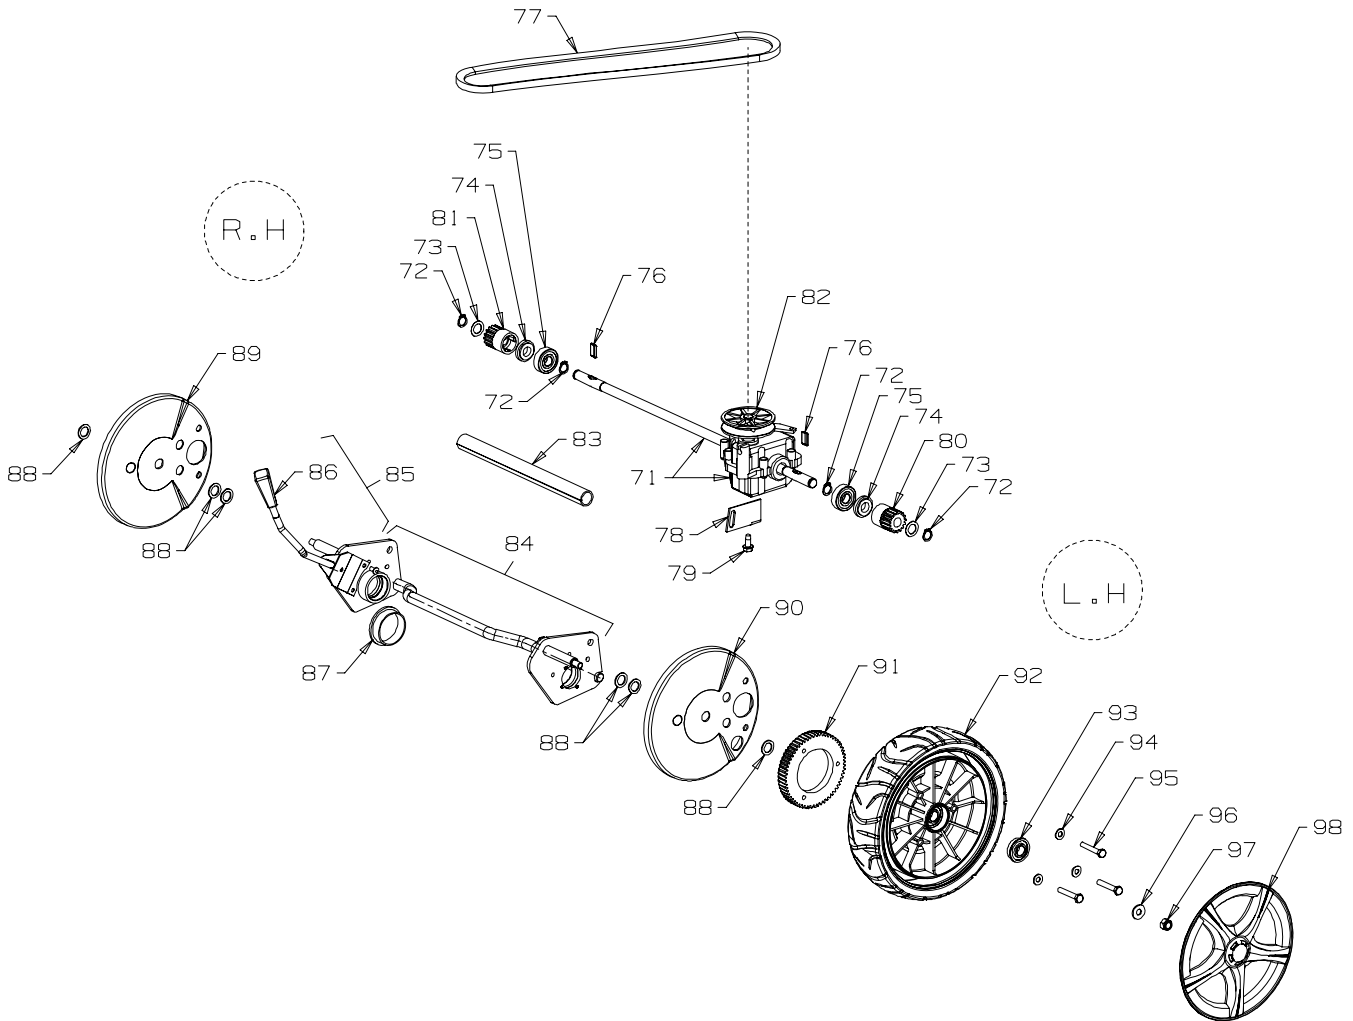

Bold Text = Assemblies
Bulleted Text = Items included in Assemblies

Catcher Assembly Complete, Plastic

Item No	Part No	Description	Qty
1	580673	Handle	1
2	580674	Lid	1
3	580671	Top	1
4	973135	Bottom	1
5	982223	Plate-Rivet	1
6	982222	Backing Plate, Lip	1
7	502098	Nut, M6	5
8	573133	Lip-Catcher	1
9	503591	Screw, Pan M6 x 12	5
10	501303	Rivet-Pop, 4.0 Dia x 7.9	4

Series 18 - 350ST-SP
Powered by: Briggs & Stratton

Item No	Part No	Description	Qty	Item No	Part No	Description	Qty
71	582170	Gearbox-Single Speed	1	87	580091	Bush-Pivot, Rear Axle	2
72	503759	Circlip, 12mm Ext	4	88	503301	Washer, Flat 1/2 x 3/4 x 18G	6
73	503102	Washer, Flat 12 x 20 x .4	2	89	579426	Cover-Dust, RH	1
74	581093	Cap-Pinion - Plastic	2	90	579427	Cover-Dust, LH	1
75	501213	Bearing, Ball 12 x 32 x 10	2	91	579428	Gear-Driving, Narrow	1
76	581092	Pawl-Pinion	2	92	579070	Wheel Assy-220mm Mk 6 Black	2
77	557257	Belt-V, Pix 'X' tra 800	1	93	551212	• Bearing-Wheel (2 Per Wheel)	
78	583496	Mount-Gearbox	1	94	501703	Washer, Flat 6 x 14 x 1.2	6
79	501863	Screw, Set M8 x 12 Hex ZP	1	95	501815	Screw, Set M6 x 35 ZP	6
80	581090	Pinion-LH	1	96	501606	Washer-Flat 8 x 19 x 1.6	2
81	581091	Pinion-RH	1	97	503831	Nut, M8 Hex NYloc 6thCK - ZP	2
82	783249	Pulley, Gearbox	1	98	579207	Hub-Cap, Mag	2
83	580614	Sleeve-Rear Axle	1				
84	579425	Axle Assy-Rear Drive	1				
85	980229	Lever Assy-Height (Incl. item 86)	1				
86	580056	• Grip-7.9 Dia	1				