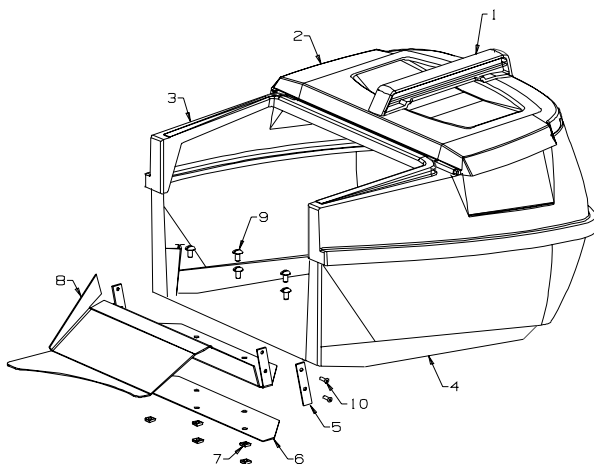

Bold Text = Assemblies
Bulleted Text = Items included in Assemblies

Catcher Assembly Complete, Plastic

Item No	Part No	Description	Qty
1	580673	Handle	1
2	580674	Lid	1
3	580671	Top	1
4	973135	Bottom	1
5	982223	Plate-Rivet	1
6	982222	Backing Plate, Lip	1
7	502098	Nut, M6	5
8	573133	Lip-Catcher	1
9	503591	Screw, Pan M6 x 12	5
10	501303	Rivet-Pop, 4.0 Dia x 7.9	4