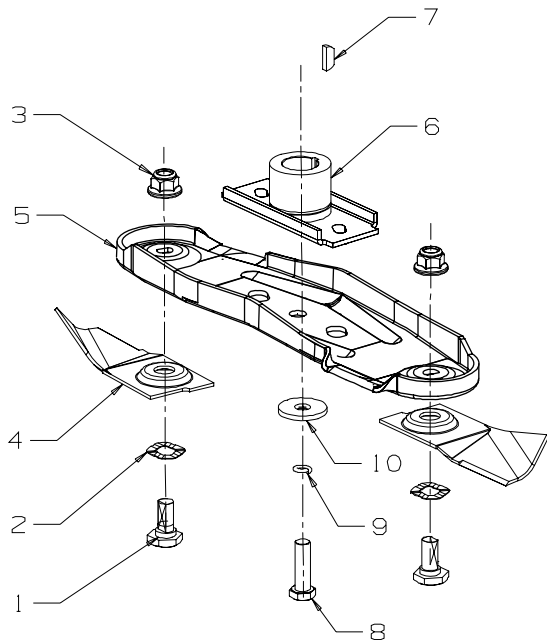

Bold Text = Assemblies
Bulleted Text = Items included in Assemblies

Catcher Assembly Complete, Plastic

Item No	Part No	Description	Qty
1	580673	Handle	1
2	580674	Lid	1
3	580671	Top	1
4	973135	Bottom	1
5	982223	Plate-Rivet	1
6	982222	Backing Plate, Lip	1
7	502098	Nut, M6	5
8	573133	Lip-Catcher	1
9	503591	Screw, Pan M6 x 12	5
10	501303	Rivet-Pop, 4.0 Dia x 7.9	4

Series 18 - 350ST-SP
Powered by: Briggs & Stratton

Item No	Part No	Description	Qty	Item No	Part No	Description	Qty
71	582170	Gearbox-Single Speed	1	87	580091	Bush-Pivot, Rear Axle	2
72	503759	Circlip, 12mm Ext	4	88	503301	Washer, Flat 1/2 x 3/4 x 18G	6
73	503102	Washer, Flat 12 x 20 x .4	2	89	579426	Cover-Dust, RH	1
74	581093	Cap-Pinion - Plastic	2	90	579427	Cover-Dust, LH	1
75	501213	Bearing, Ball 12 x 32 x 10	2	91	579428	Gear-Driving, Narrow	1
76	581092	Pawl-Pinion	2	92	579070	Wheel Assy-220mm Mk 6 Black	2
77	557257	Belt-V, Pix 'X' tra 800	1	93	551212	• Bearing-Wheel (2 Per Wheel)	
78	583496	Mount-Gearbox	1	94	501703	Washer, Flat 6 x 14 x 1.2	6
79	501863	Screw, Set M8 x 12 Hex ZP	1	95	501815	Screw, Set M6 x 35 ZP	6
80	581090	Pinion-LH	1	96	501606	Washer-Flat 8 x 19 x 1.6	2
81	581091	Pinion-RH	1	97	503831	Nut, M8 Hex NYloc 6thCK - ZP	2
82	783249	Pulley, Gearbox	1	98	579207	Hub-Cap, Mag	2
83	580614	Sleeve-Rear Axle	1				
84	579425	Axle Assy-Rear Drive	1				
85	980229	Lever Assy-Height (Incl. item 86)	1				
86	580056	• Grip-7.9 Dia	1				

460mm Quick Cut Blade Assembly

Item No	Part No	Description	Qty
1*	581707	Bolt-Blade	2
2*	580693	Washer, Wavy	2
3*	503672	Nut, Flange Nyloc M10	2
4*	983049	Blade, Quick Cut - 460mm	2
5*	980653	Carrier-Blade	1
6	031640	Driver Assy, Blade - 25mm Shaft	1
7	503363	Key, Woodruff - 5/8" x 3/16" x 1/4"	1
8	581610	Screw, Set NF 3/8" x 1.25	1
9	500204	Washer, Spring 3/8"	1
10	503667	Washer, Flat 9.75 x 30 x 3	1
* 783690 Bolt Pack (Incl. items 1 - 3)			1
* 780658 460-Blade & Bolt Pack (Incl. items 1 - 4)			1
* 981364 Assembly (Incl. items 1 - 5)			1