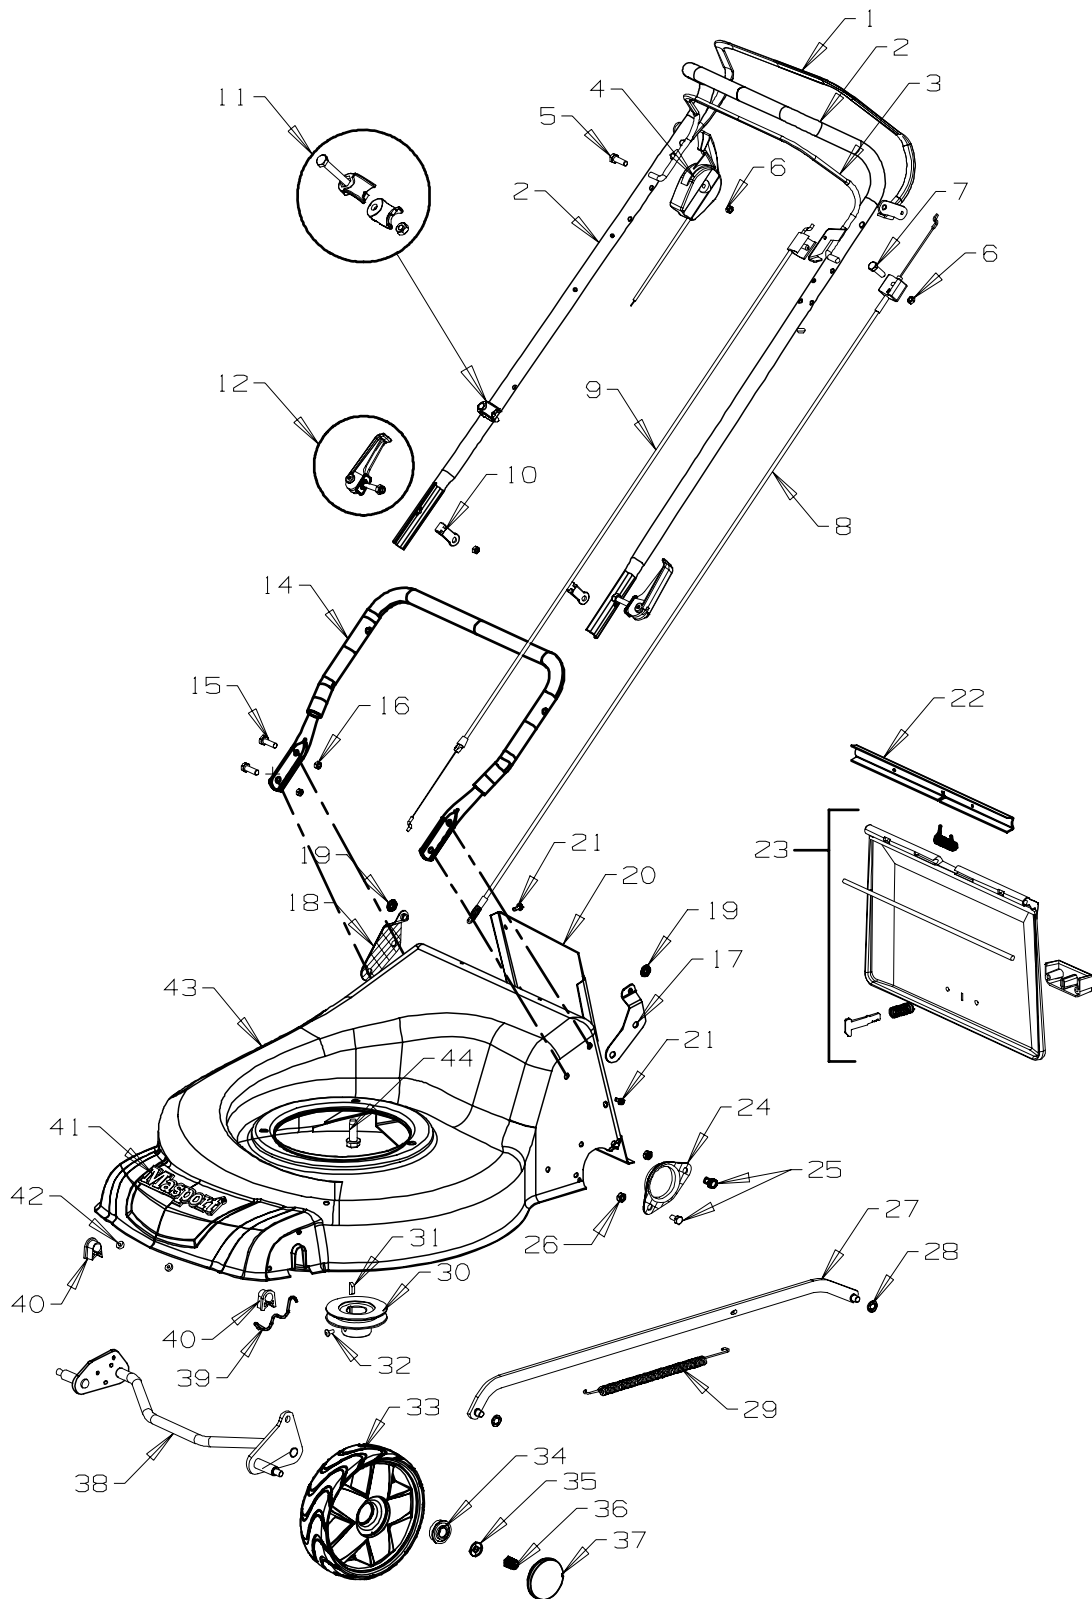

Masport®

EURO C E ROTARY MOWERS Series - 18, Steel Deck

Self propelled

Part Number 979928 350ST-SP B & S - XM50

Year of Manufacture: December 2007

Series 18 - 350ST-SP
Powered by: Briggs & Stratton

Item No	Part No	Description	Qty	Item No	Part No	Description	Qty
1	982161	Bail Arm Assy	1	28	501365	Clip-Starlock, 5/16"	2
2	781265	Handle-Upper, Upturned	1	29	580621	Spring-CounterBalance	1
3	981740	Handle Assy-Bail	1	30	782373	Pulley-Engine - 25mm	1
4	583458	Control-Throttle, -Ve/Nch	1	31	503363	Key-Woodruff - 5/8" x 3/16" x 1/4"	1
5	503604	Screw, Pan M6 x 45	1	32	503386	Screw, Grub M8 x 8	1
6	501764	Nut, Nyloc M6	7	33	579196	Wheel Assy-175mm Spoked-Sil	2
7	503455	Screw, Pan M6 x 40	1	34	551212	• Bearing-Wheel (2 Per Wheel)	
8	582235	Cable-Clutch, Thumbwheel	1	35	501606	Washer, Flat 8 x 19 x 1.6 ZP	10
9	581656	Cable-Engine, OPC, Push-ON	1	36	503831	Nut, M8 Hex Nyloc, 6thCK-ZP	2
10	581527	Retainer-Clutch Cable, Handle	1	37	579198	Hub Cap, Button, Spoked-Silver	2
11	782546	Comfort Start - Kit	1	38	583593	Axle Assy-Front, 175mm	1
12	980456	Cam Lock Assy	2	39	529674	Retainer-Axle, Front "W" ZP	2
14	981257	Handle-Lower, "U"	1	40	580030	Bush-Pivot, Front Axle	2
15	503643	Screw, Set M8 x 25, BTN/HD Black	4	41	581240	Nameplate	1
16	501793	Nut, Nyloc M8	9	42	503150	Clip-Starlock, 5 Dia	2
17	579297	Bracket-Flap, LH	1	43		Housing- Steel, 18" SP, Titanium	1
18	579298	Bracket-Flap, RH	1	44	580453	Screw, S/T 3/8" x 1-1/8" UNC	3
19	503574	Clip-Starlock, 6mm	2			NOT ILLUSTRATED	
20	573131	Cover-Gearbox, Steel Deck 18"SP	1				
21	503834	Screw, S/T M4 x 10, WSHRHEX	3	580778	Stop-Rope - Comfort Start		1
22	583151	Seal-Plastic, Flap, Dust	1	503054	Tie-Nylon Cable		3
23	783612	Flap Assy-Rear - Black	1	583154	Owners Manual		1
24	981178	Retainer-Axle, Rear	2				
25	501959	Screw, Set M6 x 12, HEX, ZP	4				
26	501682	Nut, M8 HEX, ZP	4				
27	981170	Rod Assy-Connecting	1				