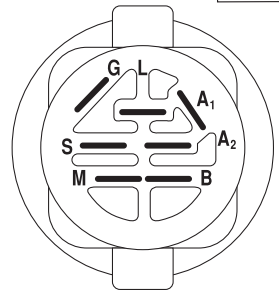

TRACTOR - - MODEL NO. CTH220 TWIN (96061019001), PRODUCT NO. 960 61 01-90 SCHEMATIC

IGNITION SWITCH

POSITION	CIRCUIT "MAKE"
OFF	M+G+A1
RUN/OVERRIDE	B+A1
RUN	B+A1 L+A2
START	B + S + A1

WIRING INSULATED CLIPS

NOTE: IF WIRING INSULATED CLIPS WERE REMOVED FOR SERVICING OF UNIT, THEY SHOULD BE REPLACED TO PROPERLY SECURE YOUR WIRING.

REMOVABLE CONNECTIONS

NON-REMOVABLE CONNECTIONS

RELAY

03050