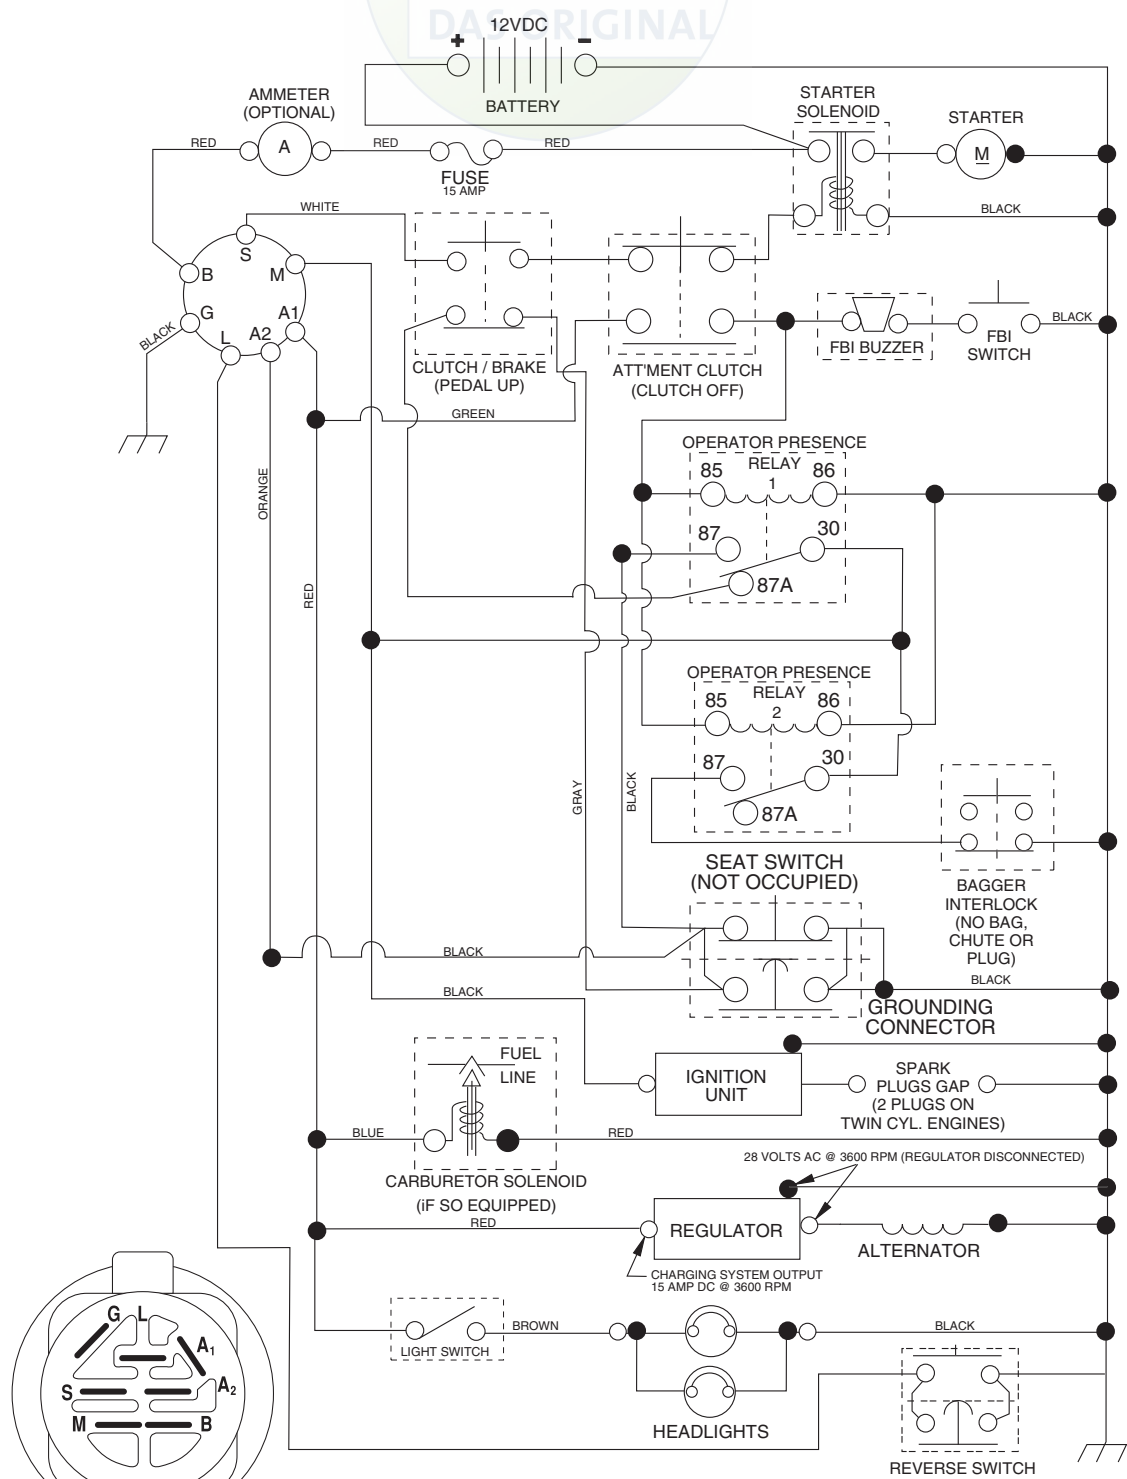

TRACTOR - - MODEL NO. CTH220 TWIN (96061019001), PRODUCT NO. 960 61 01-90 SCHEMATIC

IGNITION SWITCH

POSITION	CIRCUIT "MAKE"
OFF	M+G+A1
RUN/OVERRIDE	B+A1
RUN	B+A1 L+A2
START	B + S + A1

WIRING INSULATED CLIPS

NOTE: IF WIRING INSULATED CLIPS WERE REMOVED FOR SERVICING OF UNIT, THEY SHOULD BE REPLACED TO PROPERLY SECURE YOUR WIRING.

REMOVABLE CONNECTIONS

NON-REMOVABLE CONNECTIONS

RELAY

03050